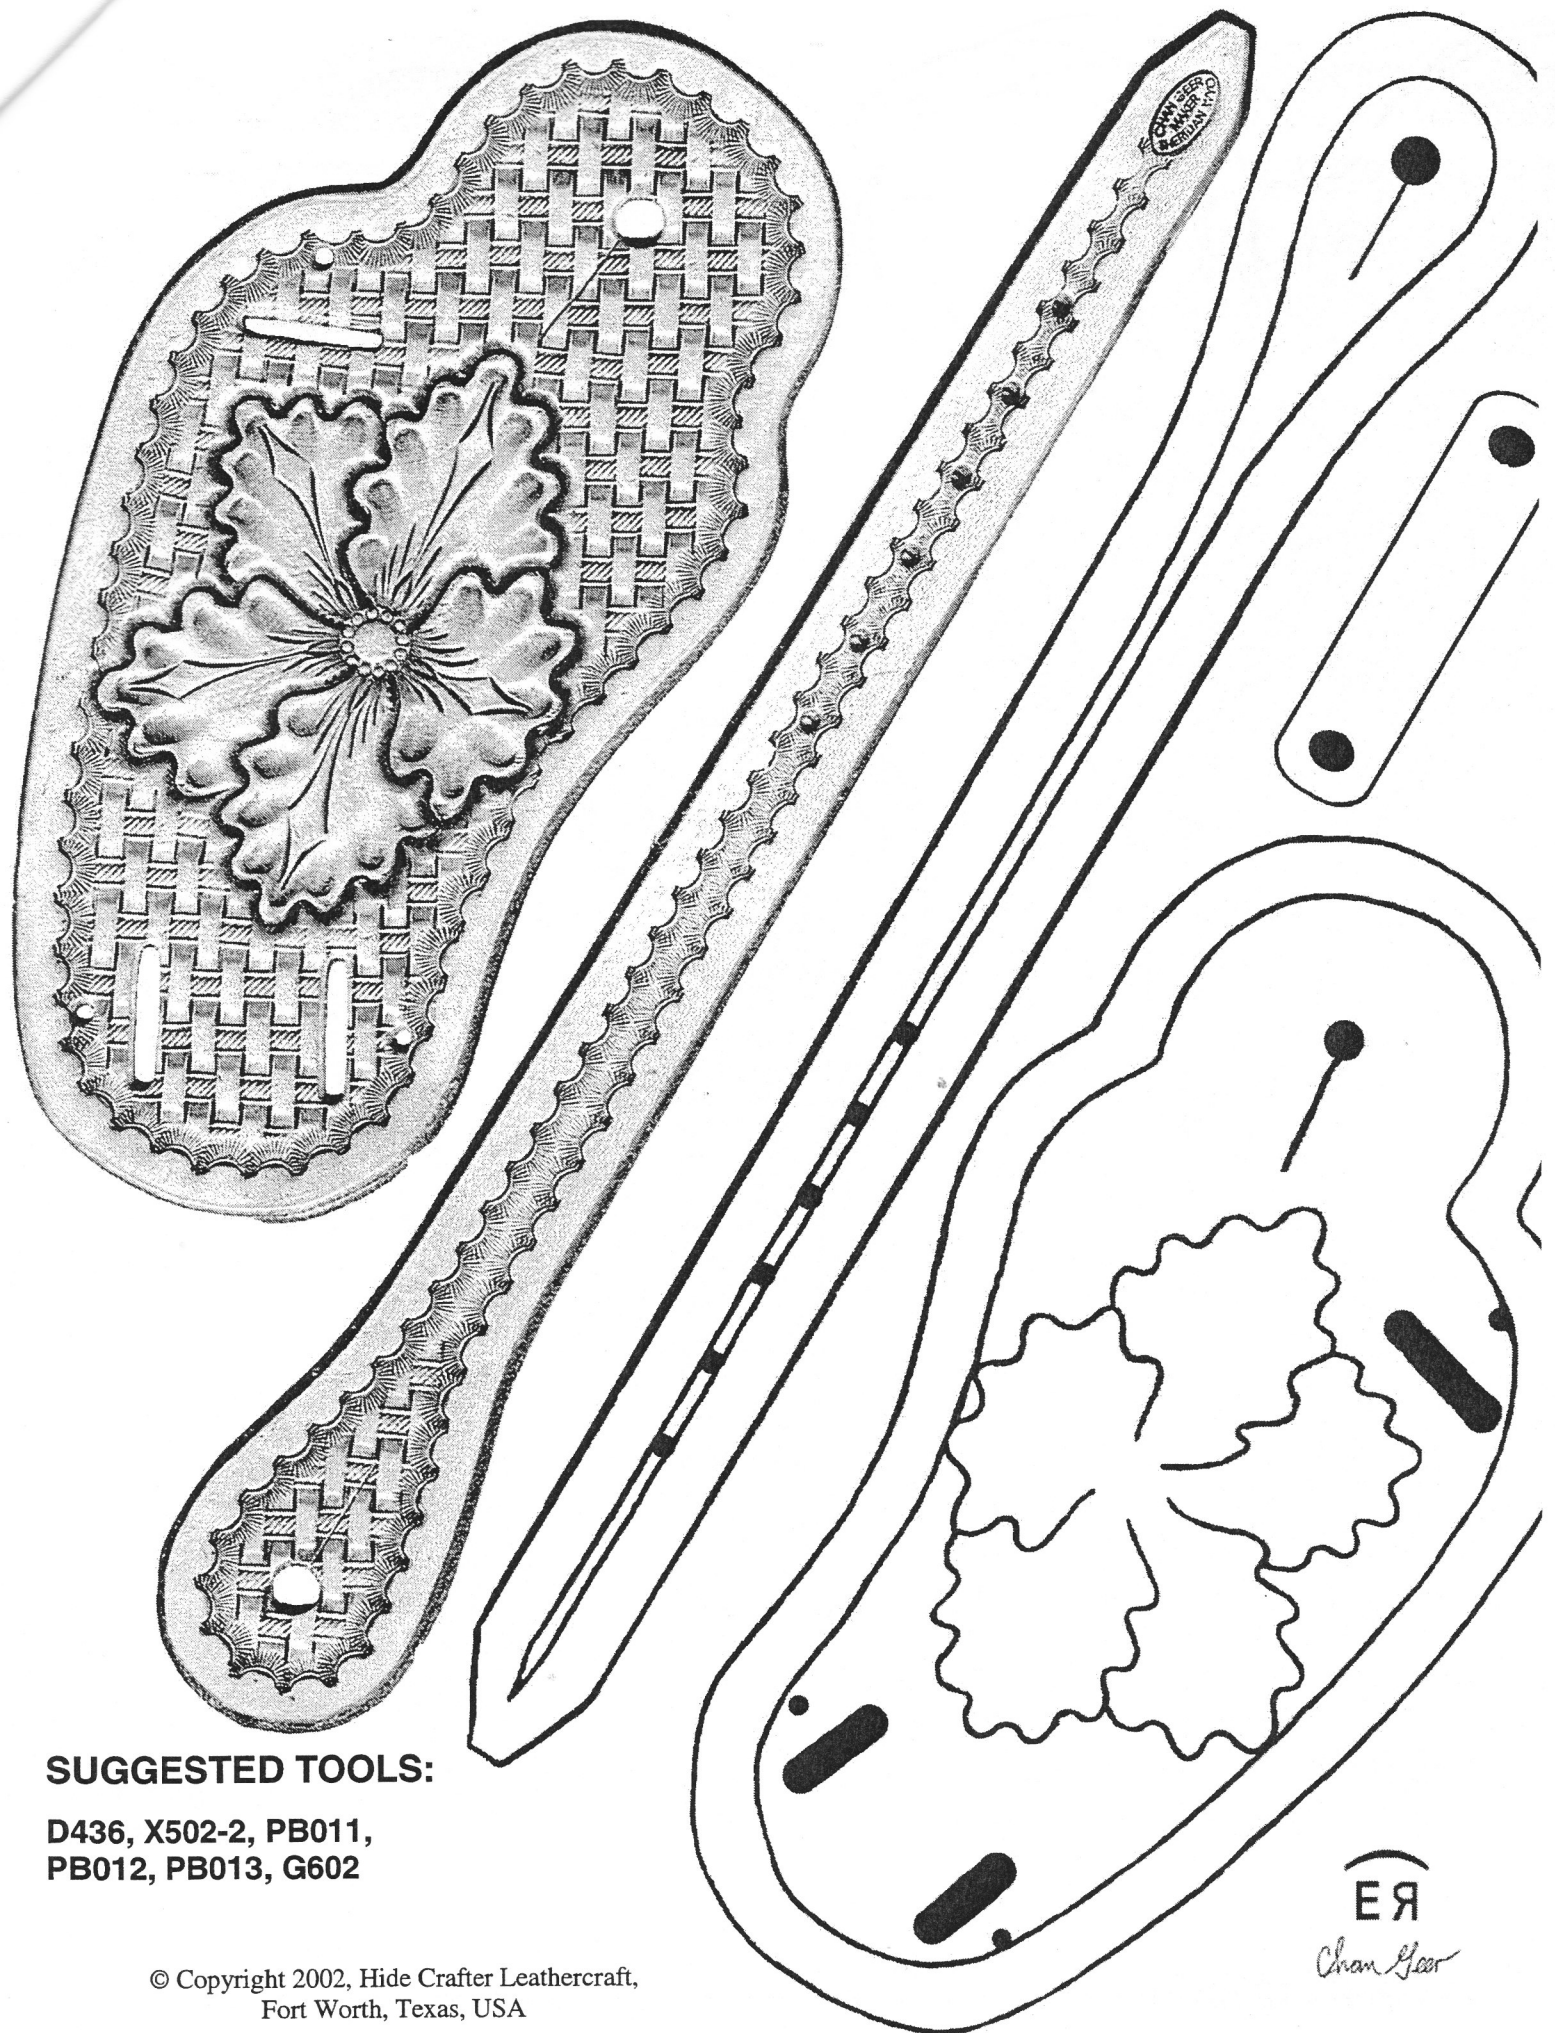

U710, N363, PV018, V405,
U848, PB011, PB012, PB013,
PB014, A101, A101-3

EЯ
Cham Gear

SUGGESTED TOOLS:

PD011, PU017, PB011,
PB012, PB013, PV018,
S631, P370, A101, A101-3

SUGGESTED TOOLS:

D436, X502-2, PB011,
PB012, PB013, G602