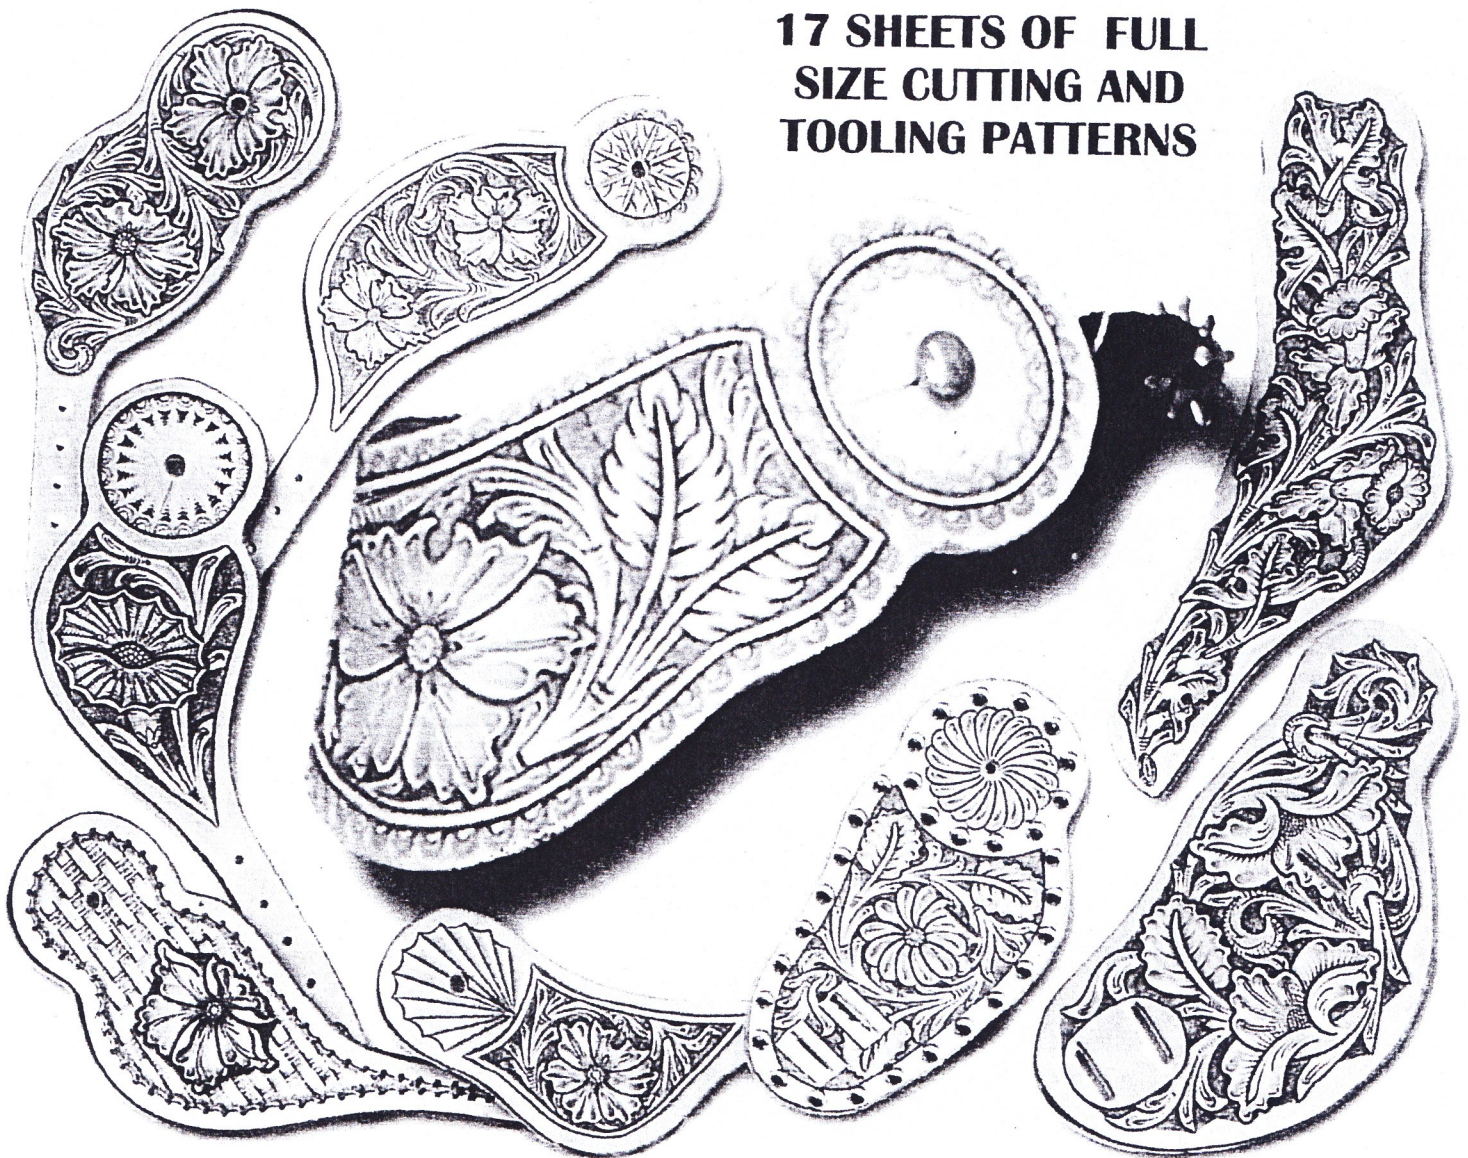

Stock No.: 6000-35

SHERIDAN STYLE

From Sheridan, WY

15 NEW SPUR STRAP PATTERNS Including ONE PIECE SPUR STRAP

17 SHEETS OF FULL
SIZE CUTTING AND
TOOLING PATTERNS

By CHAN J GERR

© Copyright 2002, Hide Crafter Leathercraft, Fort Worth, Texas, USA