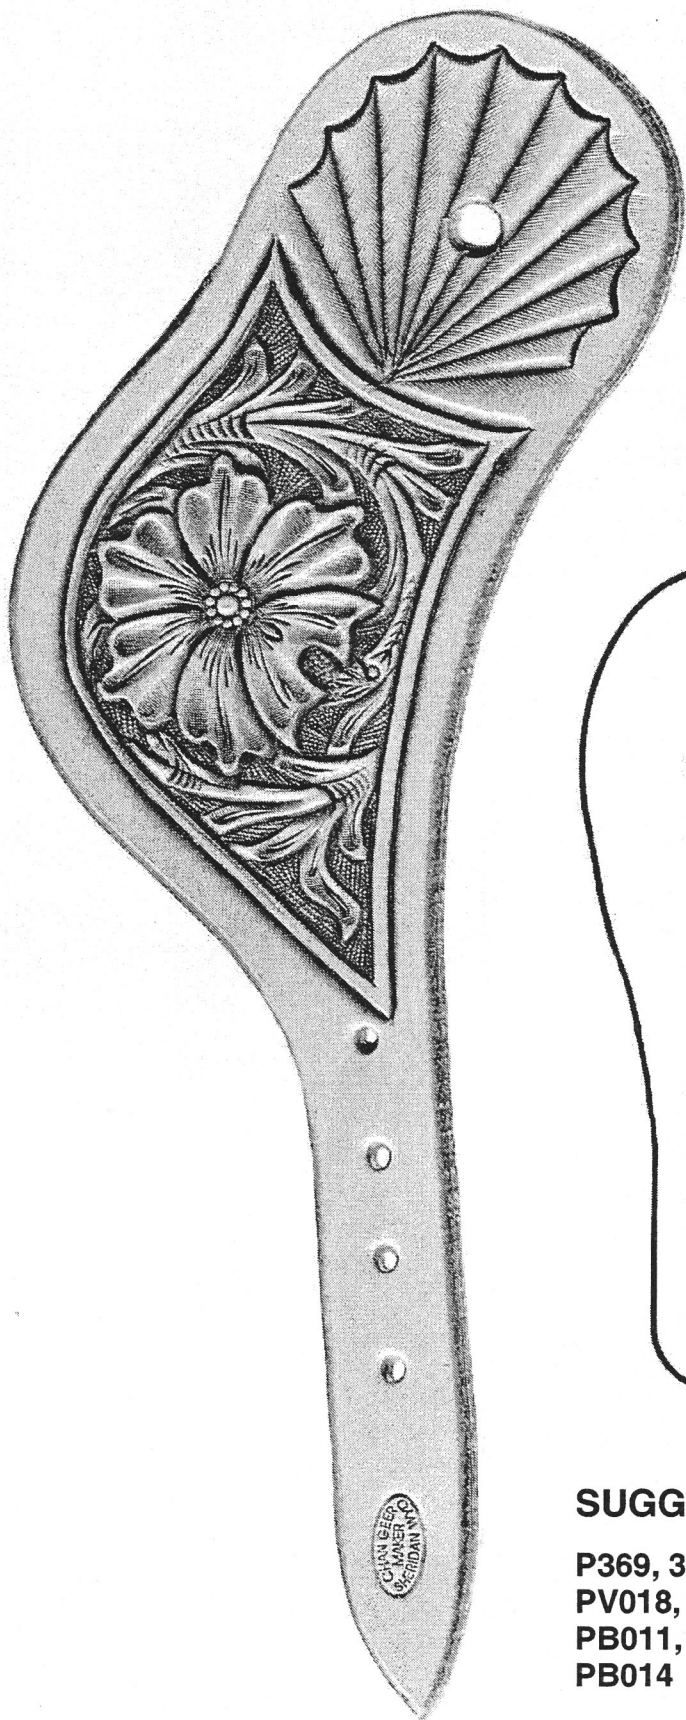

SUGGESTED TOOLS:

P369, 370, J520, U855
PV018, A101, A101-3,
PB011, PB012, PB013,
PB014

Cham Gear