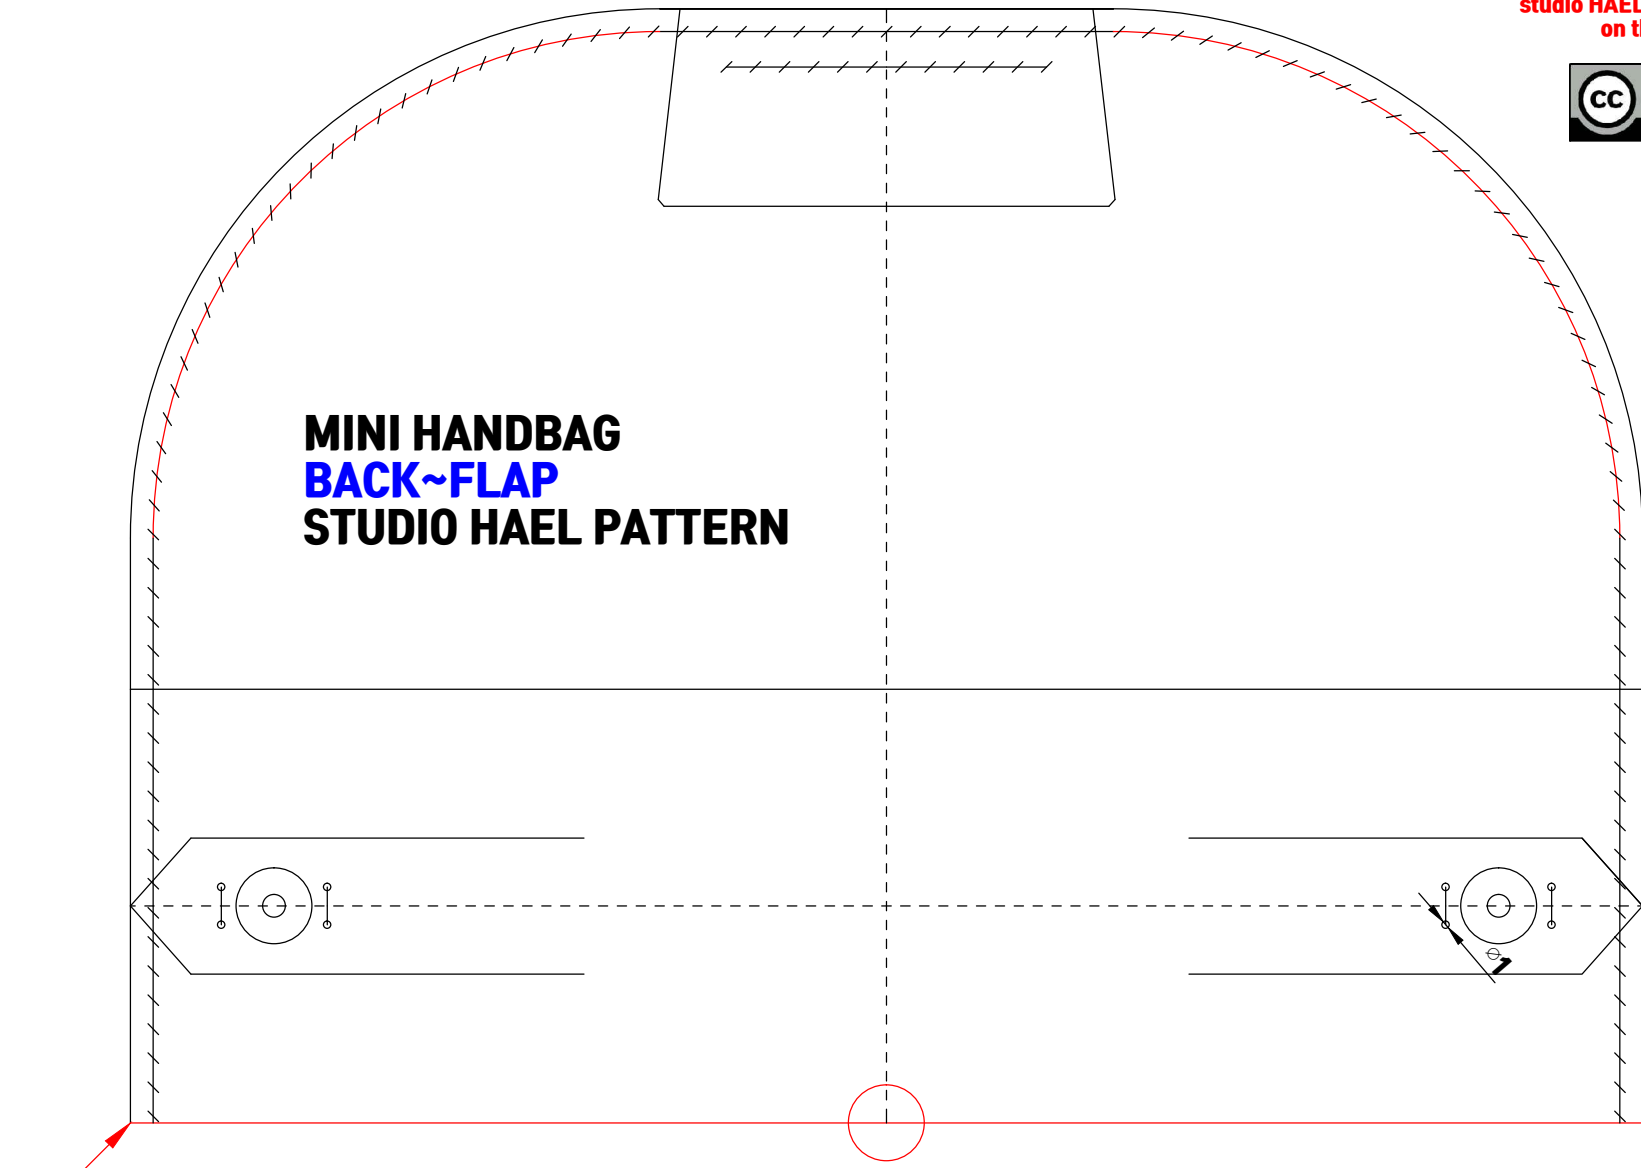

-Not commercially available-
studio HAEL owns the copyright
on the patterns.

50
50mm(actual size)

50
50mm(actual size)

-Not commercially available-
studio HAEL owns the copyright
on the patterns.

**MINI HANDBAG
BACK~FLAP
STUDIO HAEL PATTERN**

CUT

50
50mm(actual size)

-Not commercially available-
studio HAEL owns the copyright
on the patterns.

50mm(actual size)

-Not commercially available-
studio HAEL owns the copyright
on the patterns.

50
50mm(actual size)