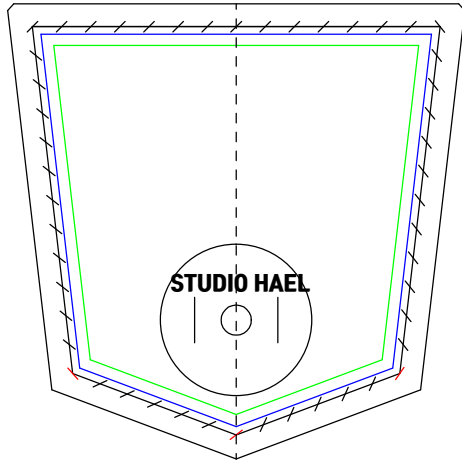

-Not commercially available-
studio HAEL owns the copyright
on the patterns.

50
50mm(actual size)

50
50mm(actual size)

-Not commercially available-
studio HAEL owns the copyright
on the patterns.

**MINI HANDBAG
BACK~FLAP
STUDIO HAEL PATTERN**

CUT

50
50mm(actual size)

-Not commercially available-
studio HAEL owns the copyright
on the patterns.

50mm(actual size)

-Not commercially available-
studio HAEL owns the copyright
on the patterns.

50
50mm(actual size)