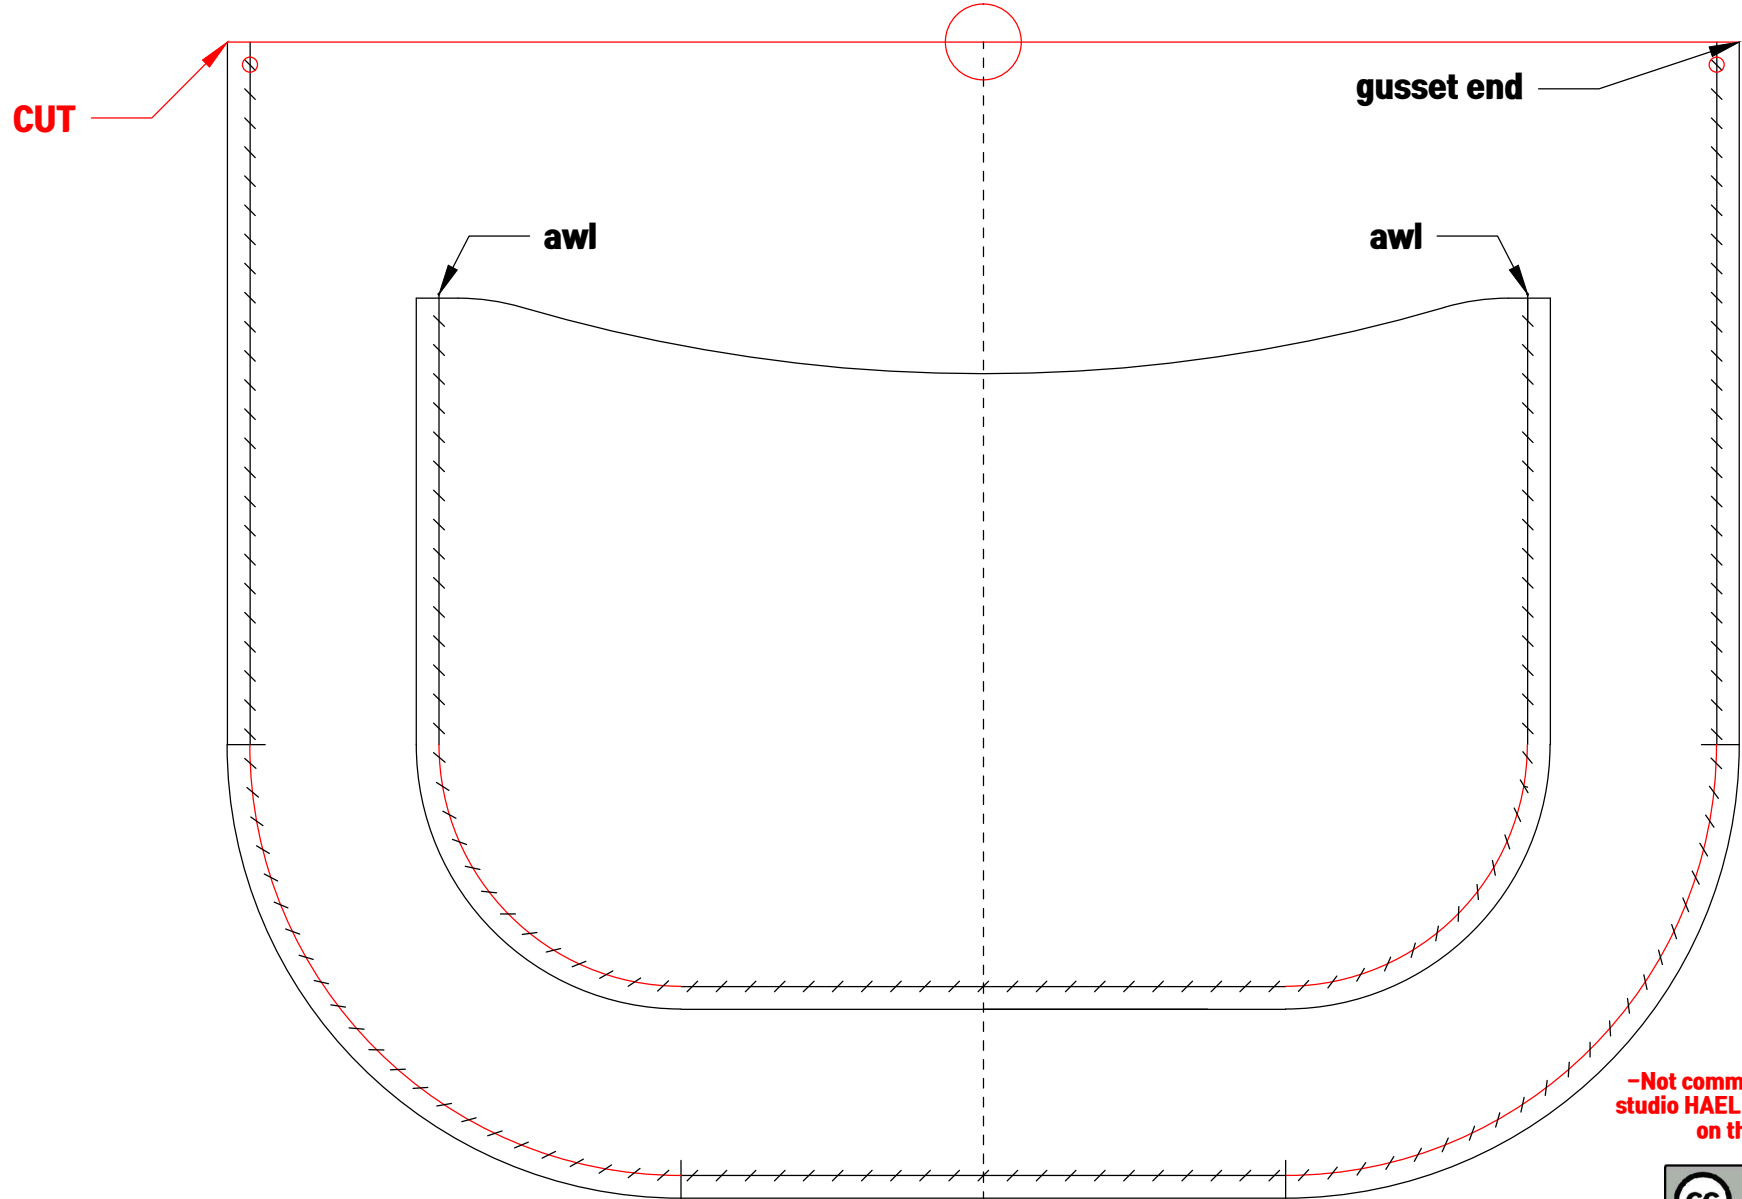

-Not commercially available-
studio HAEL owns the copyright
on the patterns.

50
50mm(actual size)

50
50mm(actual size)

-Not commercially available-
studio HAEL owns the copyright
on the patterns.

**MINI HANDBAG
BACK~FLAP
STUDIO HAEL PATTERN**

CUT

50
50mm(actual size)

-Not commercially available-
studio HAEL owns the copyright
on the patterns.

50mm(actual size)

-Not commercially available-
studio HAEL owns the copyright
on the patterns.

50
50mm(actual size)