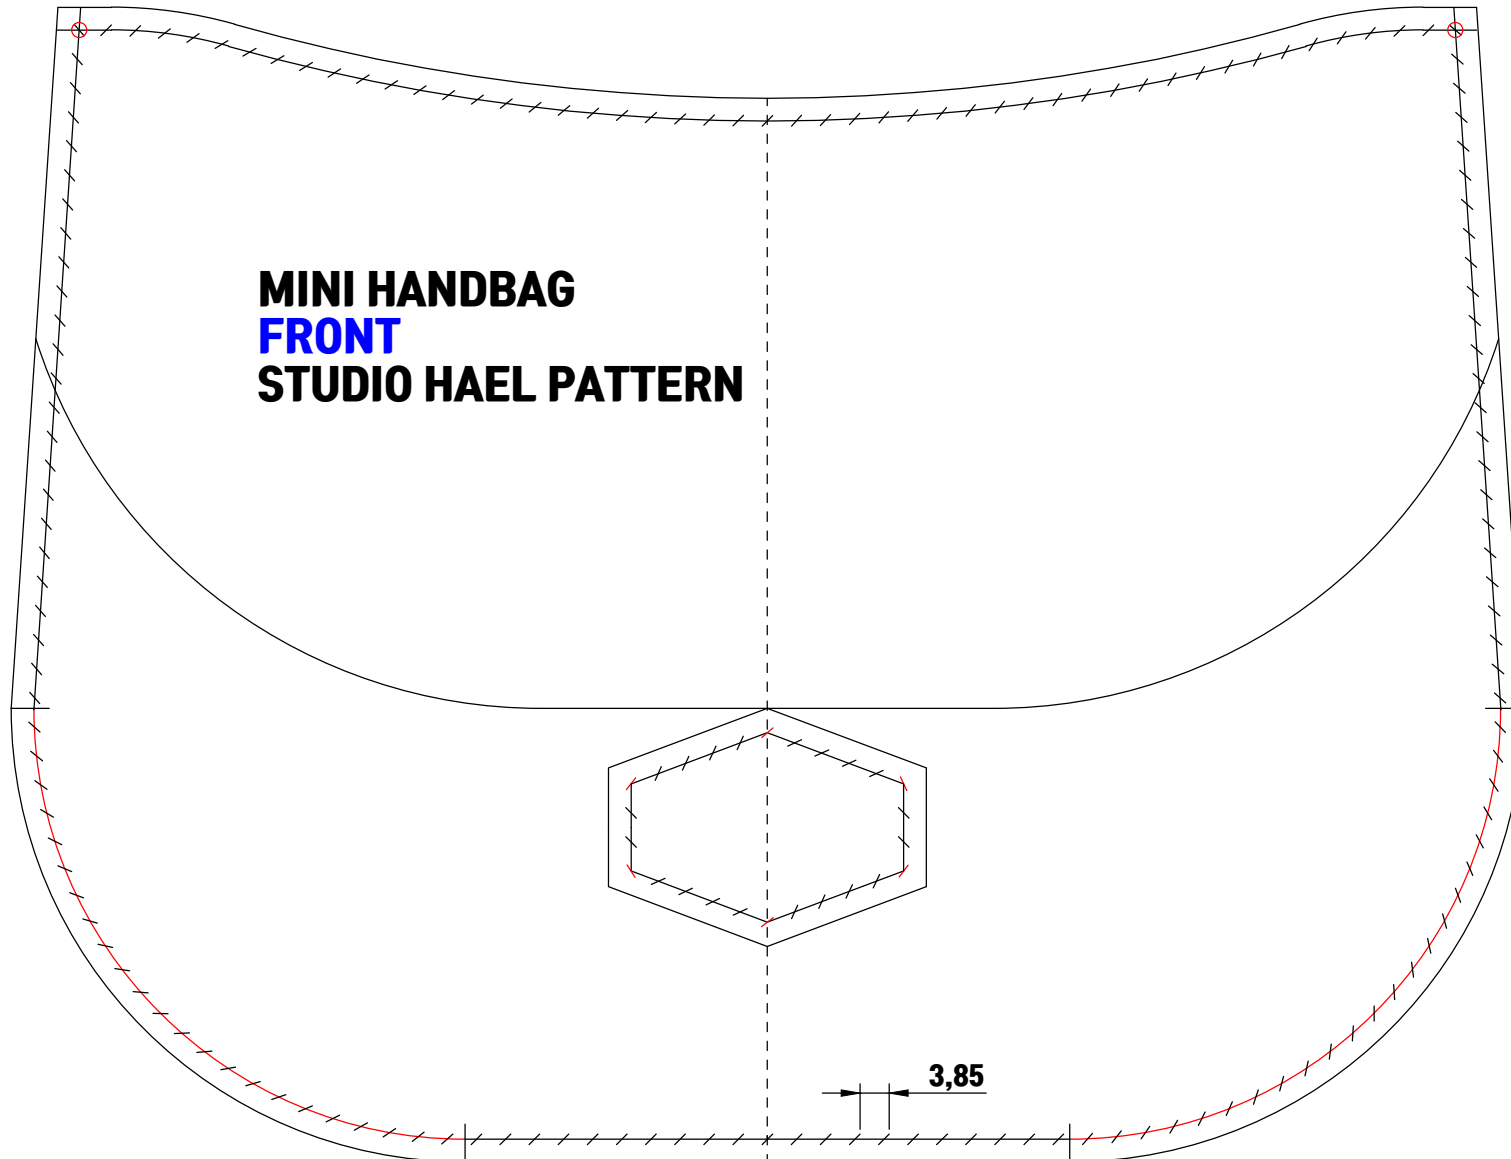

-Not commercially available-
studio HAEL owns the copyright
on the patterns.

50
50mm(actual size)

50
50mm(actual size)

-Not commercially available-
studio HAEL owns the copyright
on the patterns.

**MINI HANDBAG
BACK~FLAP
STUDIO HAEL PATTERN**

CUT

50
50mm(actual size)

-Not commercially available-
studio HAEL owns the copyright
on the patterns.

50mm(actual size)

-Not commercially available-
studio HAEL owns the copyright
on the patterns.

50
50mm(actual size)