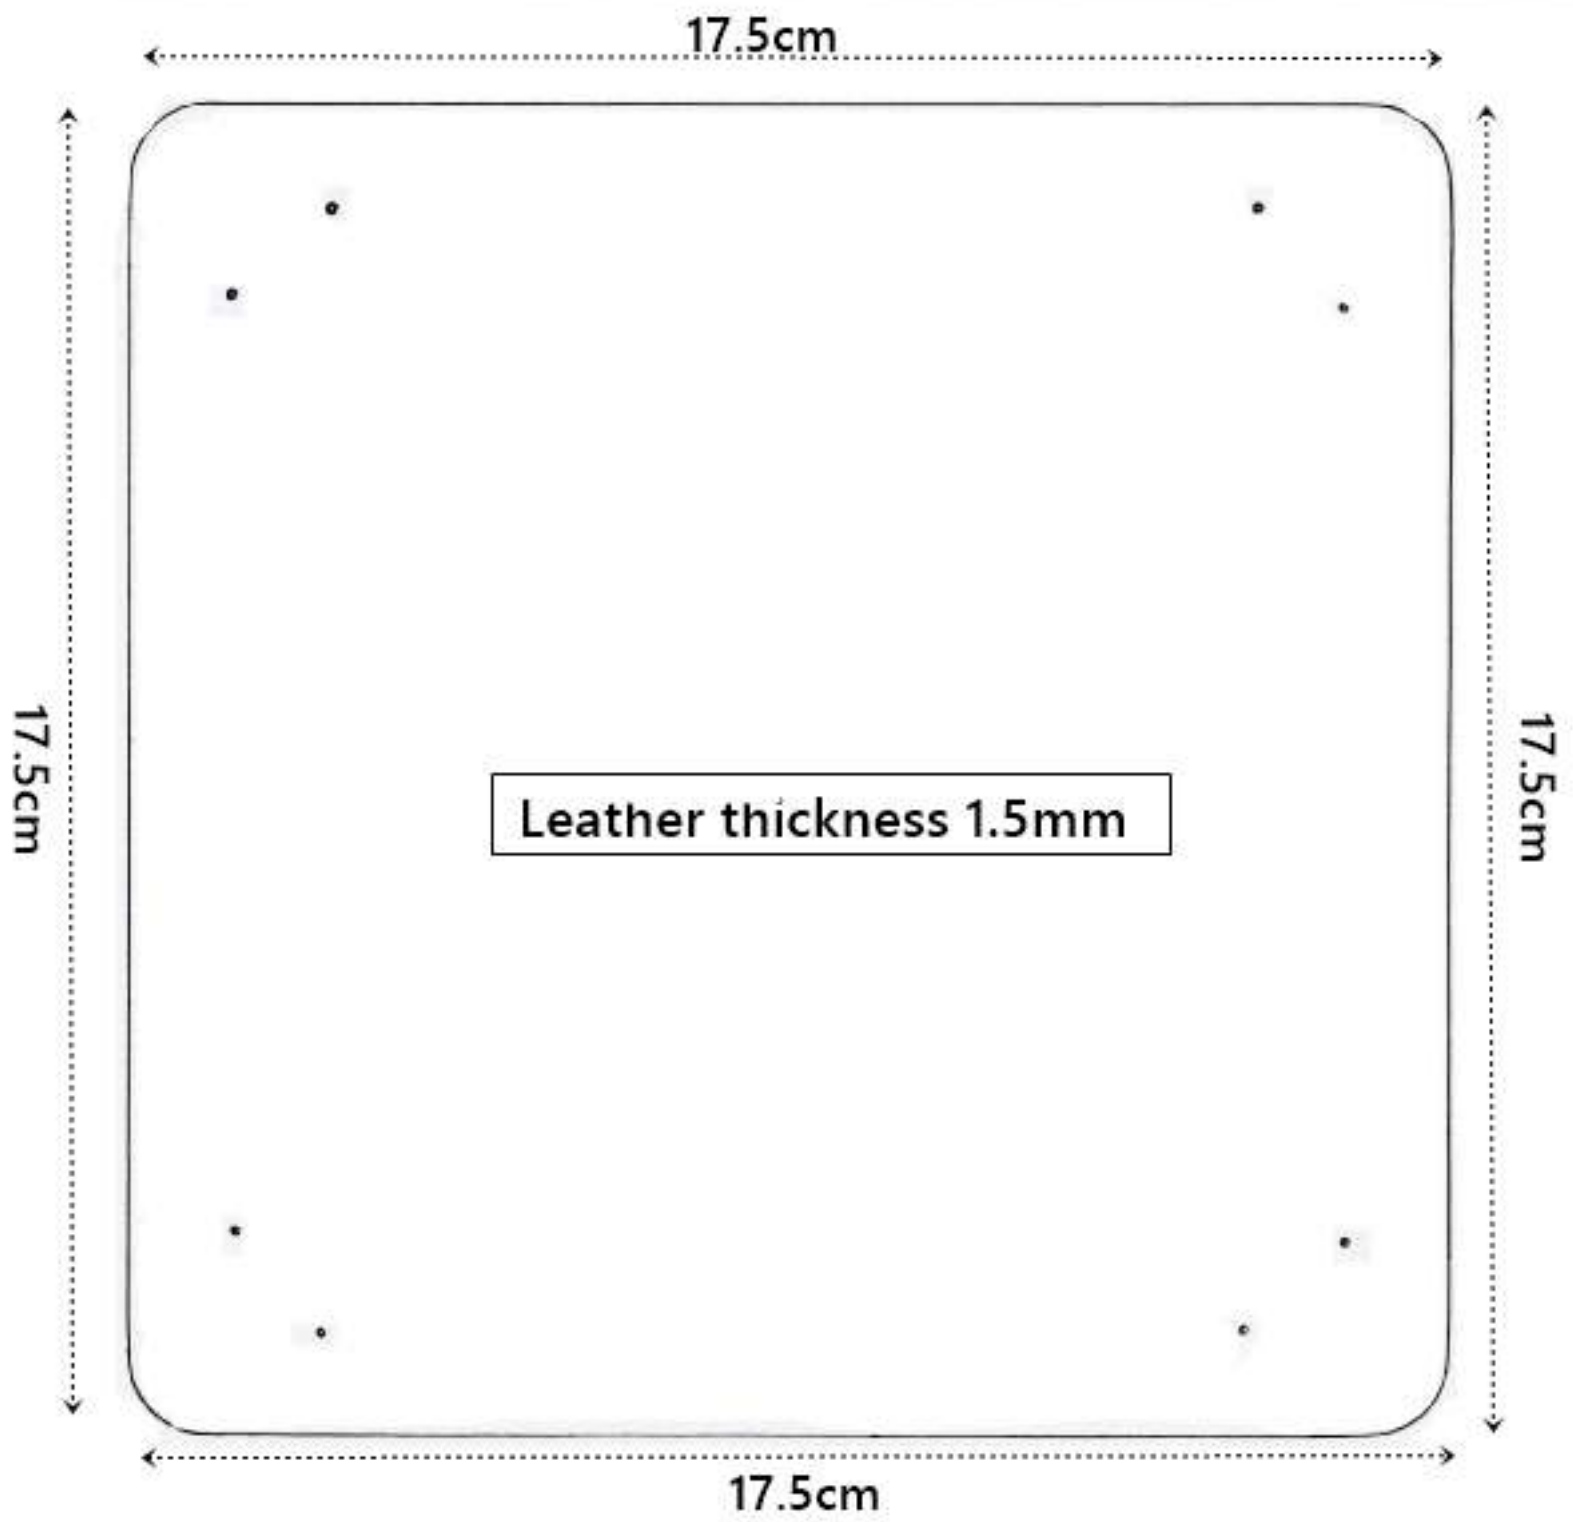

Leather thickness 1.5mm

*Maju T works*

Leather thickness 1.5mm~2.0mm

Please change the width according to the metal.

Leather thickness 1.5mm

Please expand according to the width of the key.

Leather thickness 1.5mm

S

19cm

M

21cm

L

23cm