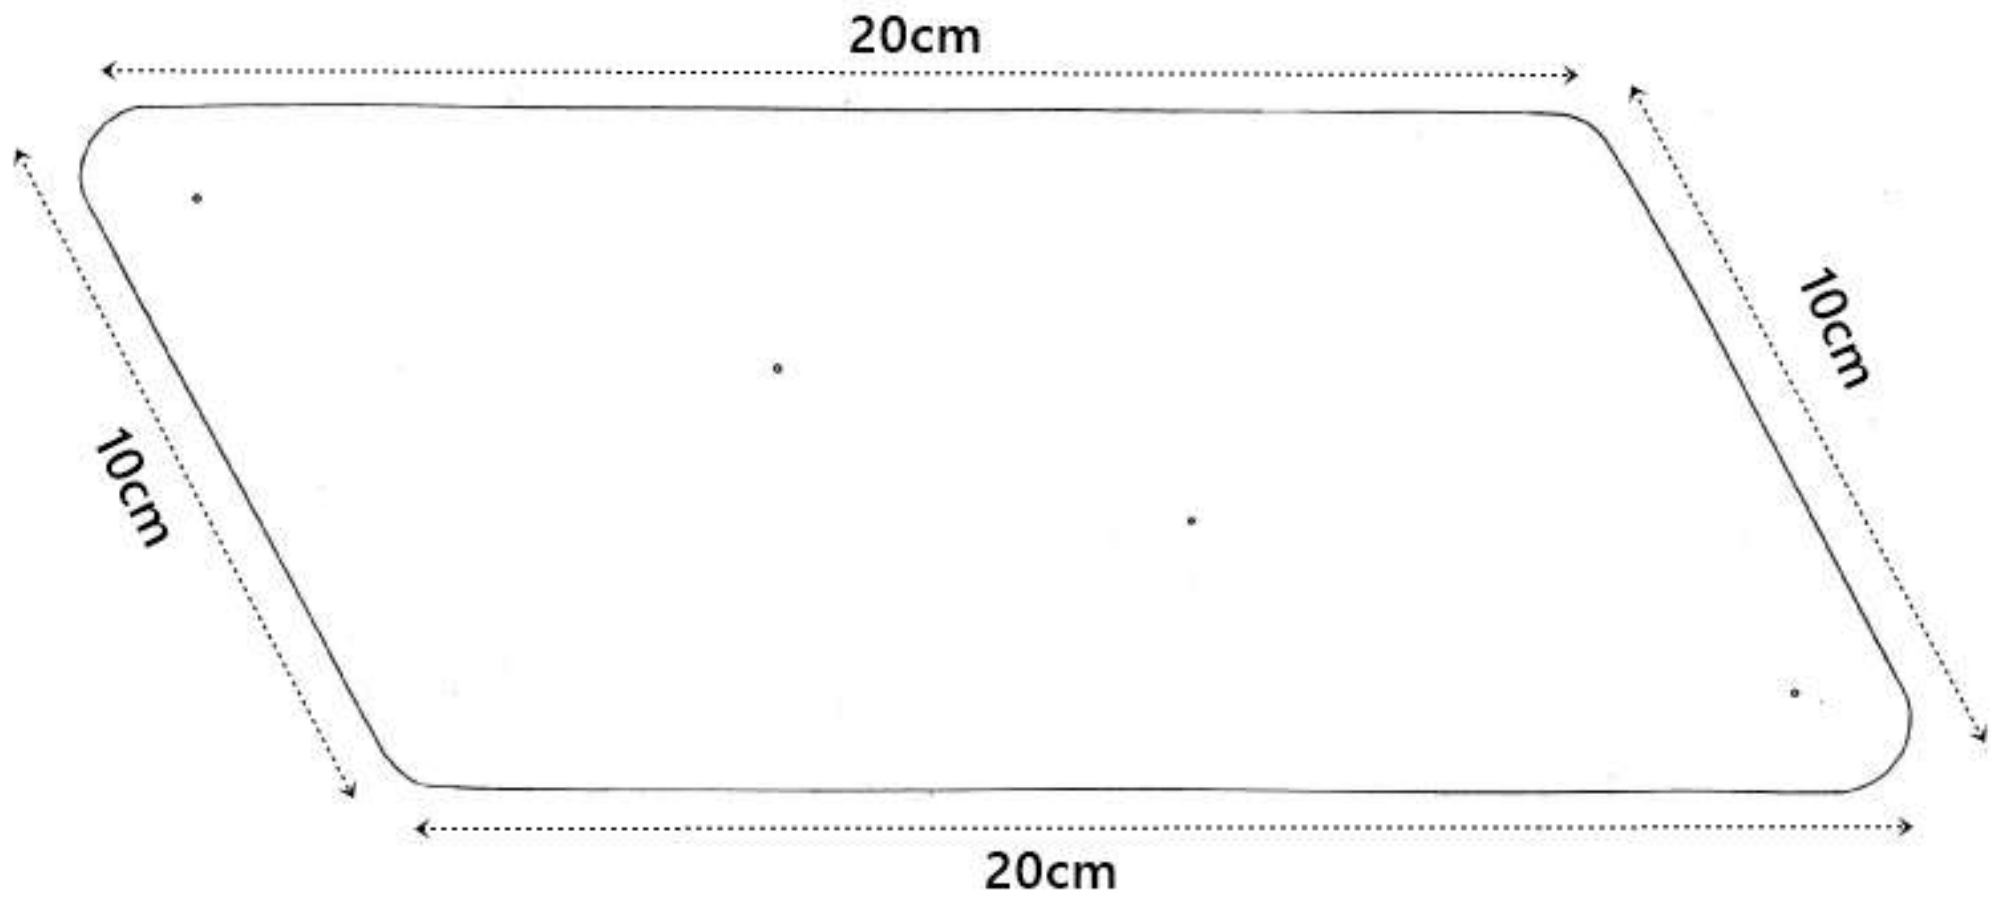

Leather thickness 1.5mm

*Maju T works*

Leather thickness 1.5mm~2.0mm

Please change the width according to the metal.

Leather thickness 1.5mm

Please expand according to the width of the key.

Leather thickness 1.5mm

S

19cm

M

21cm

L

23cm