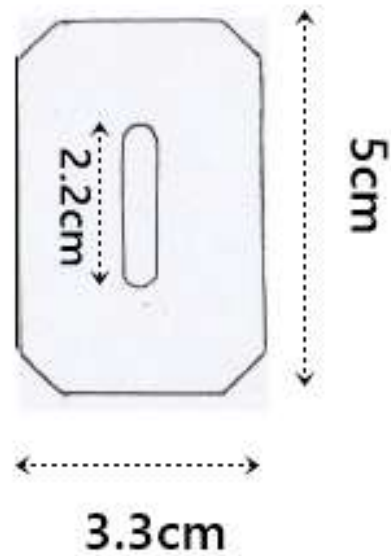

Leather thickness 1.5mm

*Maju T works*

Leather thickness 1.5mm~2.0mm

Please change the width according to the metal.

Leather thickness 1.5mm

Please expand according to the width of the key.

Leather thickness 1.5mm

S

19cm

M

21cm

L

23cm