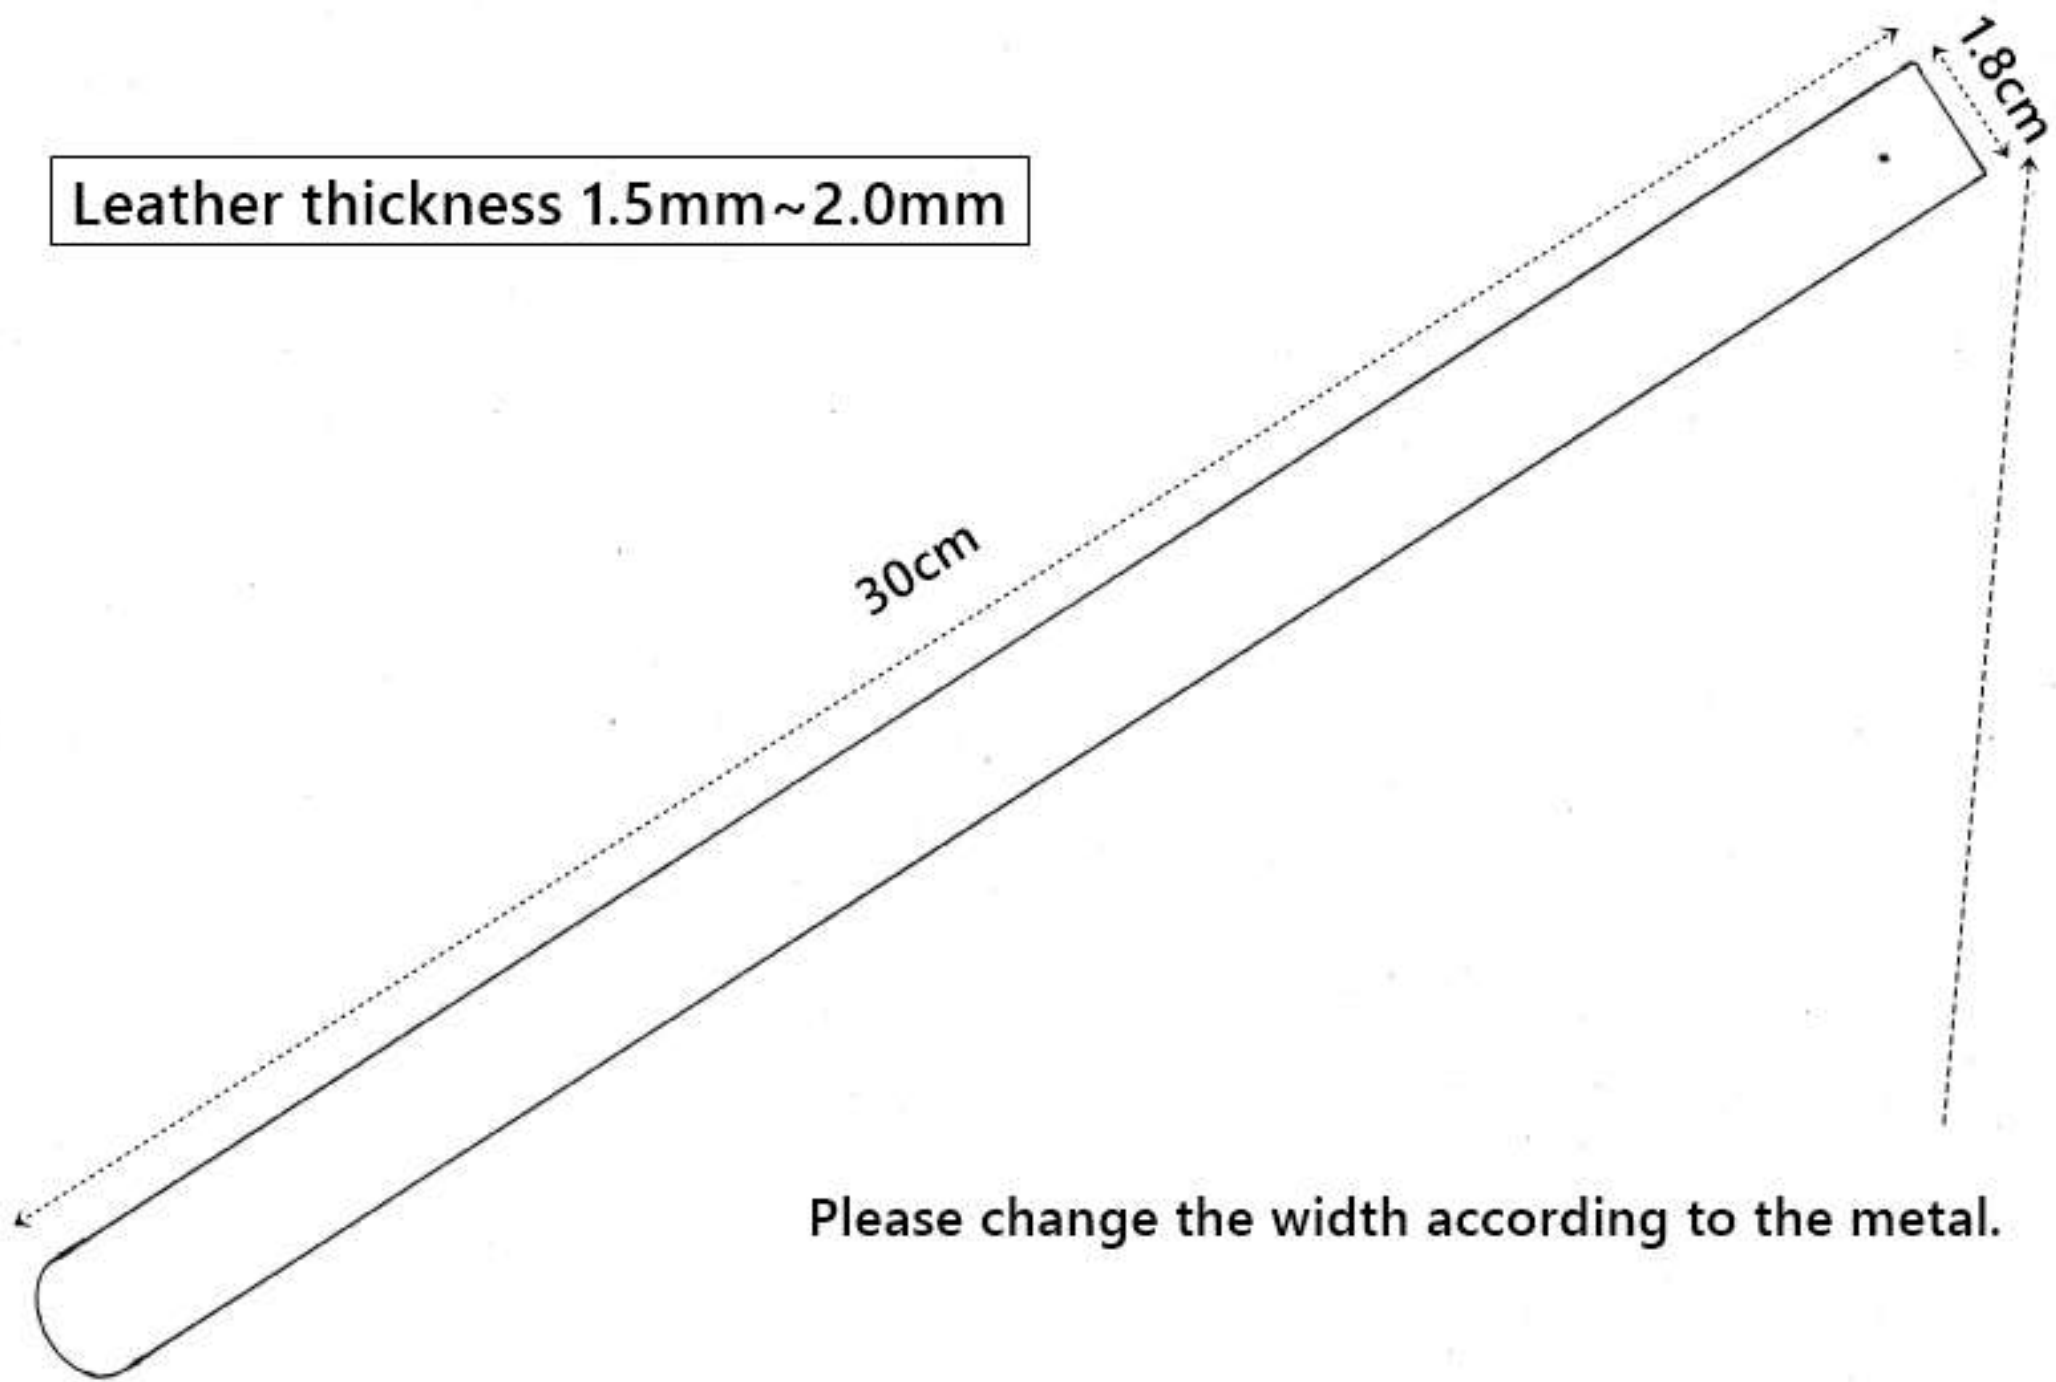

Leather thickness 1.5mm

*Maju T works*

Leather thickness 1.5mm~2.0mm

Please change the width according to the metal.

Leather thickness 1.5mm

Please expand according to the width of the key.

Leather thickness 1.5mm

S

19cm

M

21cm

L

23cm