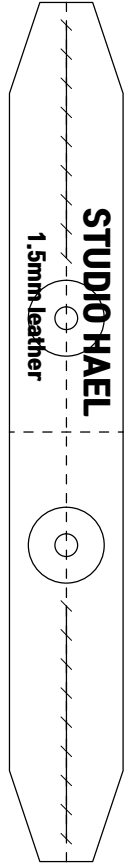

50  
50mm(actual size)

-Not commercially available-  
studio HAEL owns the copyright  
on the patterns.

50  
50mm(actual size)

50mm(actual size)

50

**OP MESSENGER BAG  
FRONT POCKET/2.0mm leather  
STUDIO HAEL PATTERN**

**-Not commercially available-  
studio HAEL owns the copyright  
on the patterns.**

50 50mm(actual size)

-Not commercially available-  
studio HAEL owns the copyright  
on the patterns.

50mm(actual size)

50

**-Not commercially available-  
studio HAEL owns the copyright  
on the patterns.**

50mm(actual size)

-Not commercially available-  
studio HAEL owns the copyright  
on the patterns.

50mm(actual size)

50

**OP MESSENGER BAG**  
**BACK BODY & FLAP/2.0mm leather**  
**STUDIO HAEL PATTERN**

50  
50mm(actual size)

**-Not commercially available-  
studio HAEL owns the copyright  
on the patterns.**

**-Not commercially available-  
studio HAEL owns the copyright  
on the patterns.**