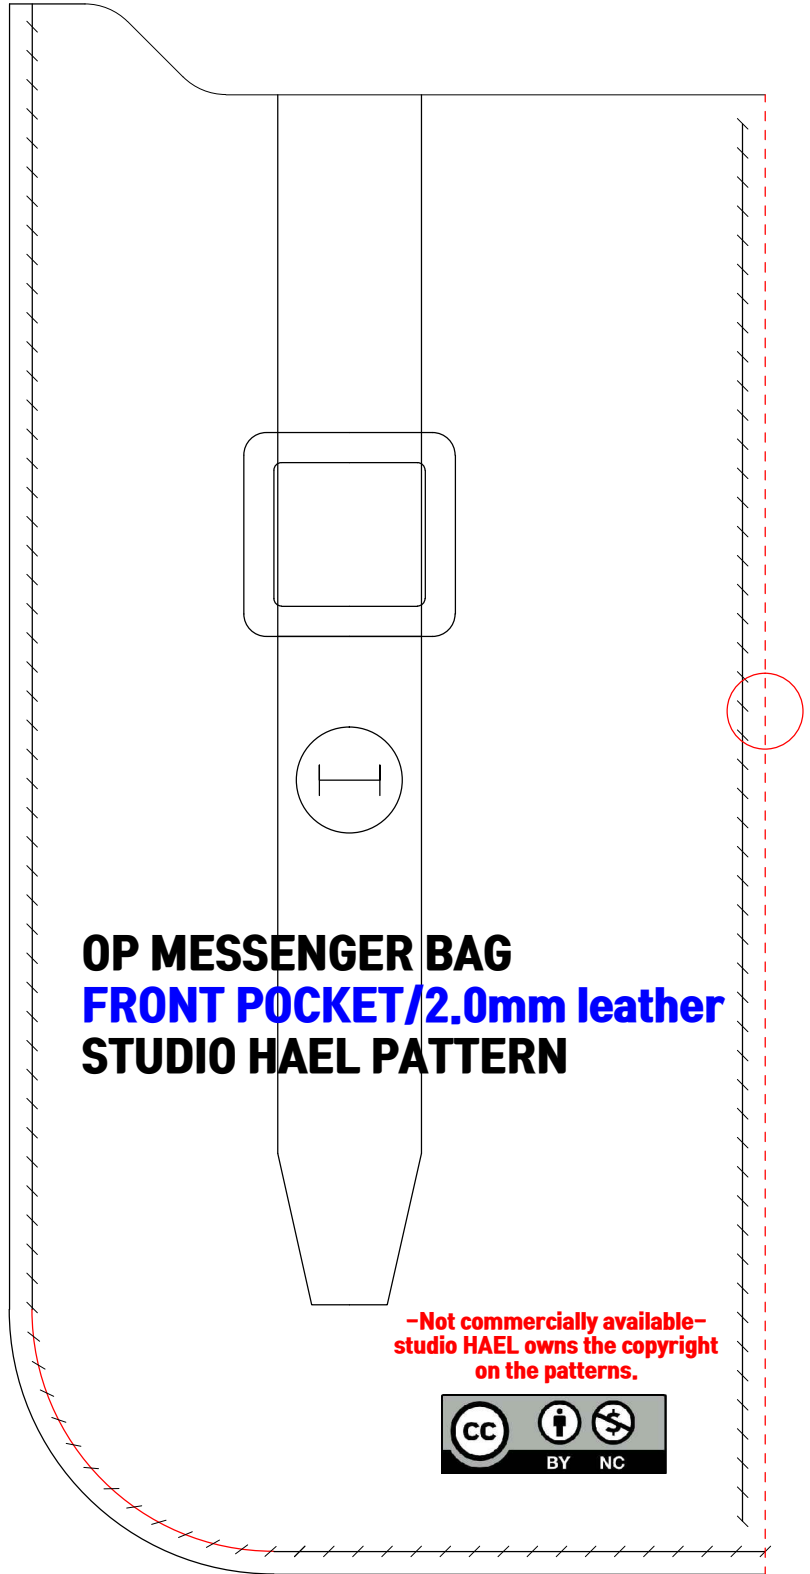

50  
50mm(actual size)

-Not commercially available-  
studio HAEL owns the copyright  
on the patterns.

50  
50mm(actual size)

50mm(actual size)

50

**OP MESSENGER BAG  
FRONT POCKET/2.0mm leather  
STUDIO HAEL PATTERN**

**-Not commercially available-  
studio HAEL owns the copyright  
on the patterns.**

50 50mm(actual size)

-Not commercially available-  
studio HAEL owns the copyright  
on the patterns.

50mm(actual size)

# OP MESSENGER BAG GUSSET/2.0mm leather STUDIO HAEL PATTERN

50

50mm(actual size)