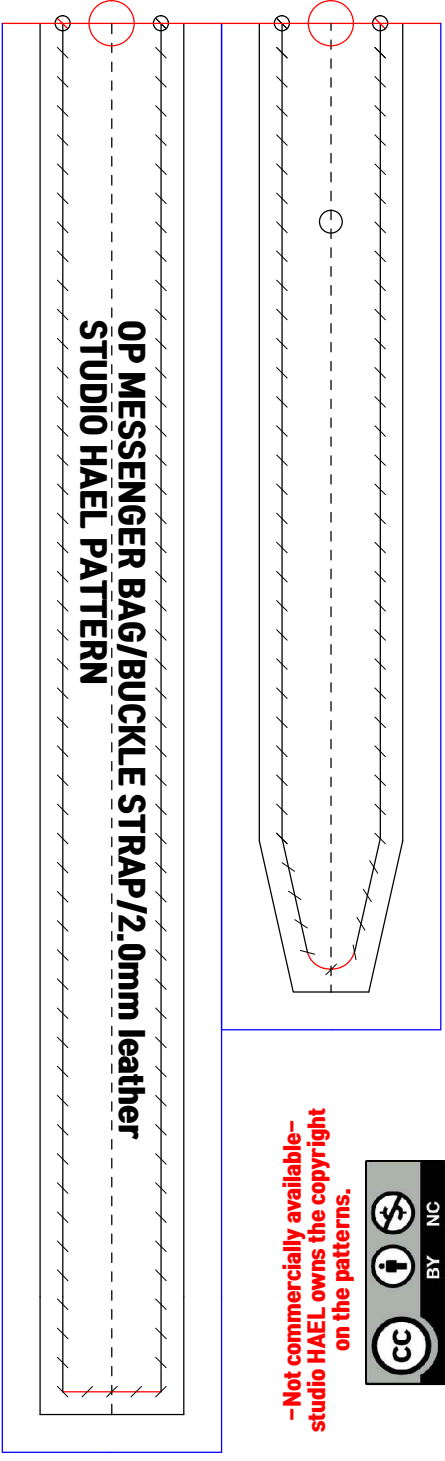

50mm(actual size)

- Not commercially available -
studio HAEL owns the copyright
on the patterns.