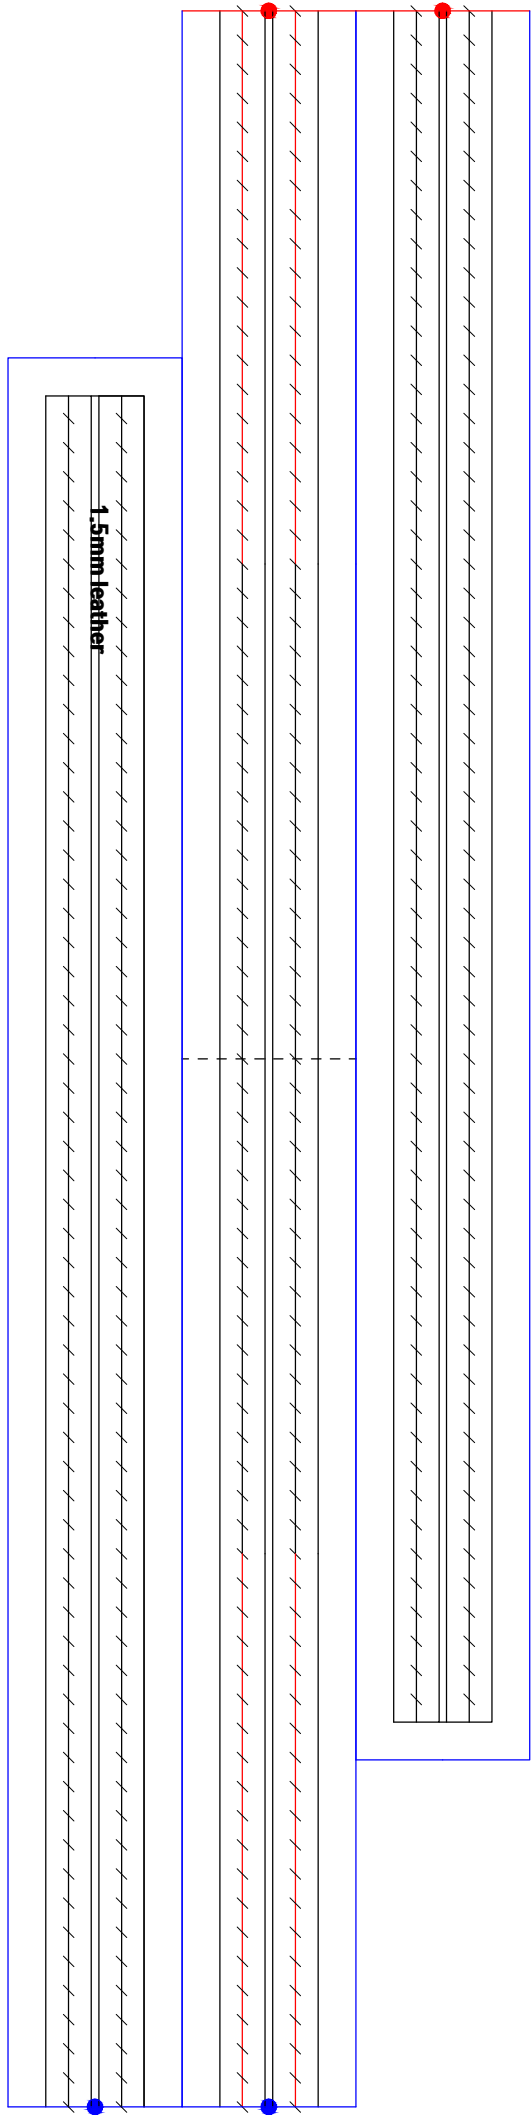

50mm(actual size)

- Not commercially available -
studio HAEL owns the copyright
on the patterns.