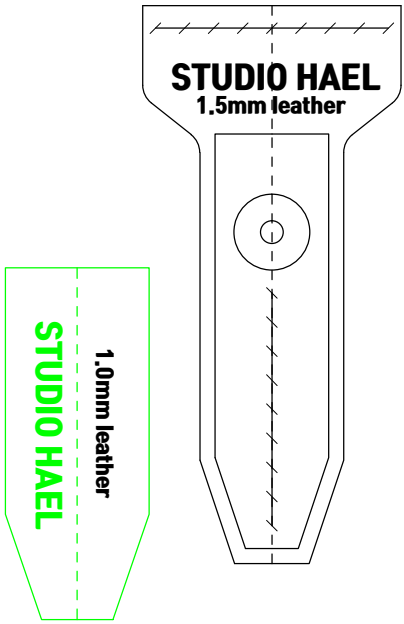

50  
50mm(actual size)

-Not commercially available-  
studio HAEL owns the copyright  
on the patterns.

50  
50mm(actual size)

50mm(actual size)

50

**OP MESSENGER BAG  
FRONT POCKET/2.0mm leather  
STUDIO HAEL PATTERN**

**-Not commercially available-  
studio HAEL owns the copyright  
on the patterns.**

50 50mm(actual size)

-Not commercially available-  
studio HAEL owns the copyright  
on the patterns.

50mm(actual size)

50

**-Not commercially available-  
studio HAEL owns the copyright  
on the patterns.**

50mm(actual size)

-Not commercially available-  
studio HAEL owns the copyright  
on the patterns.

50mm(actual size)

# OP MESSENGER BAG GUSSET/2.0mm leather STUDIO HAEL PATTERN

50

50mm(actual size)