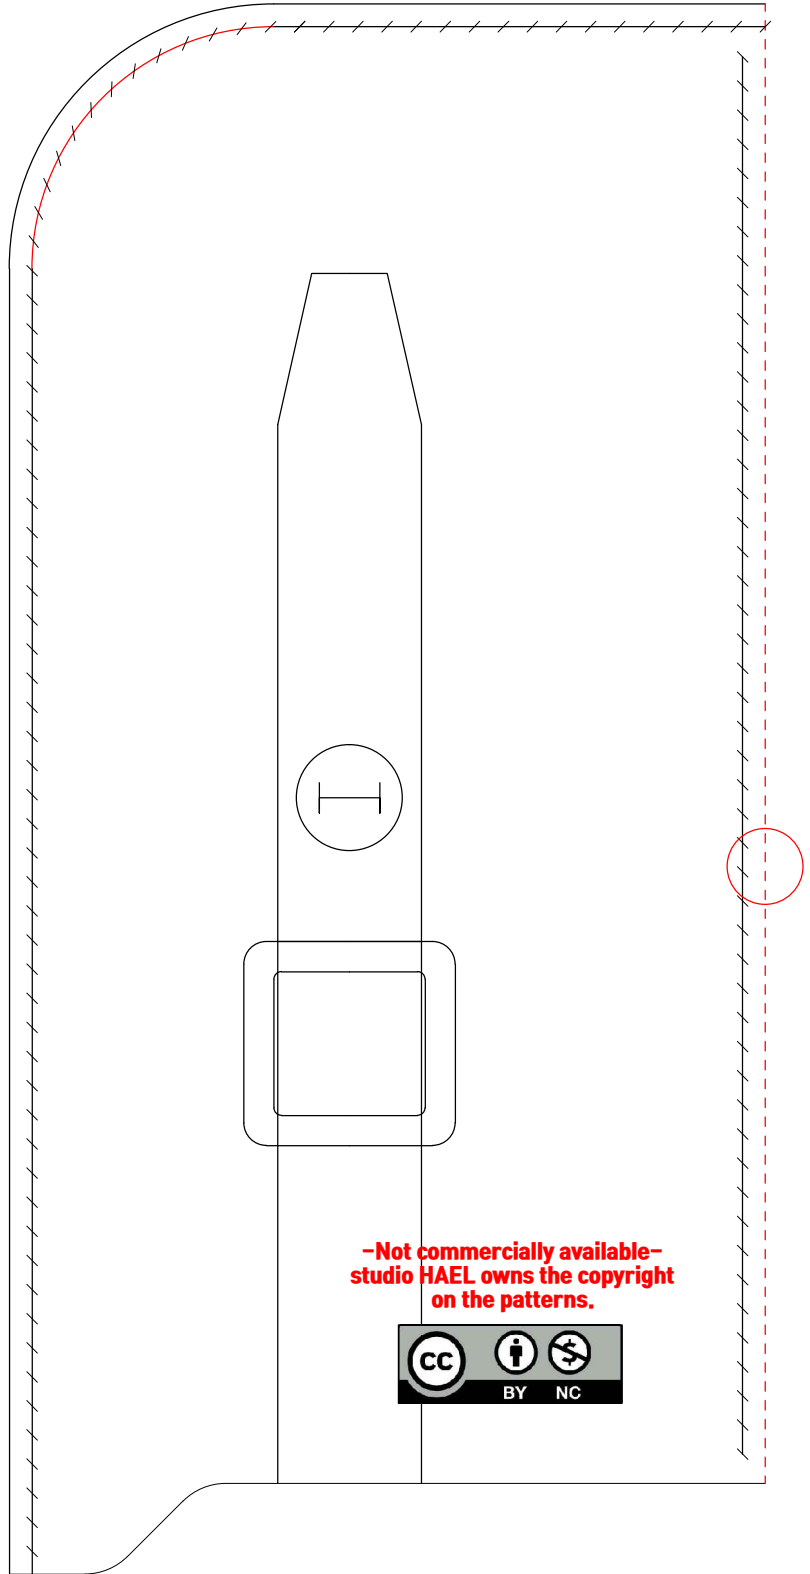

50  
50mm(actual size)

-Not commercially available-  
studio HAEL owns the copyright  
on the patterns.

50  
50mm(actual size)

50mm(actual size)

50

**OP MESSENGER BAG  
FRONT POCKET/2.0mm leather  
STUDIO HAEL PATTERN**

**-Not commercially available-  
studio HAEL owns the copyright  
on the patterns.**

50 50mm(actual size)

-Not commercially available-  
studio HAEL owns the copyright  
on the patterns.

50mm(actual size)