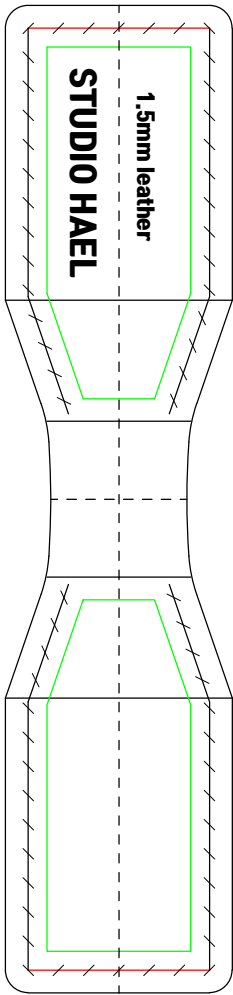

50  
50mm(actual size)

-Not commercially available-  
studio HAEL owns the copyright  
on the patterns.

50  
50mm(actual size)

50mm(actual size)

50

**OP MESSENGER BAG  
FRONT POCKET/2.0mm leather  
STUDIO HAEL PATTERN**

**-Not commercially available-  
studio HAEL owns the copyright  
on the patterns.**

50 50mm(actual size)

-Not commercially available-  
studio HAEL owns the copyright  
on the patterns.

50mm(actual size)

50

**-Not commercially available-  
studio HAEL owns the copyright  
on the patterns.**

50mm(actual size)

-Not commercially available-  
studio HAEL owns the copyright  
on the patterns.

50mm(actual size)

50

**OP MESSENGER BAG**  
**BACK BODY & FLAP/2.0mm leather**  
**STUDIO HAEL PATTERN**

50  
50mm(actual size)

**-Not commercially available-  
studio HAEL owns the copyright  
on the patterns.**

**-Not commercially available-  
studio HAEL owns the copyright  
on the patterns.**