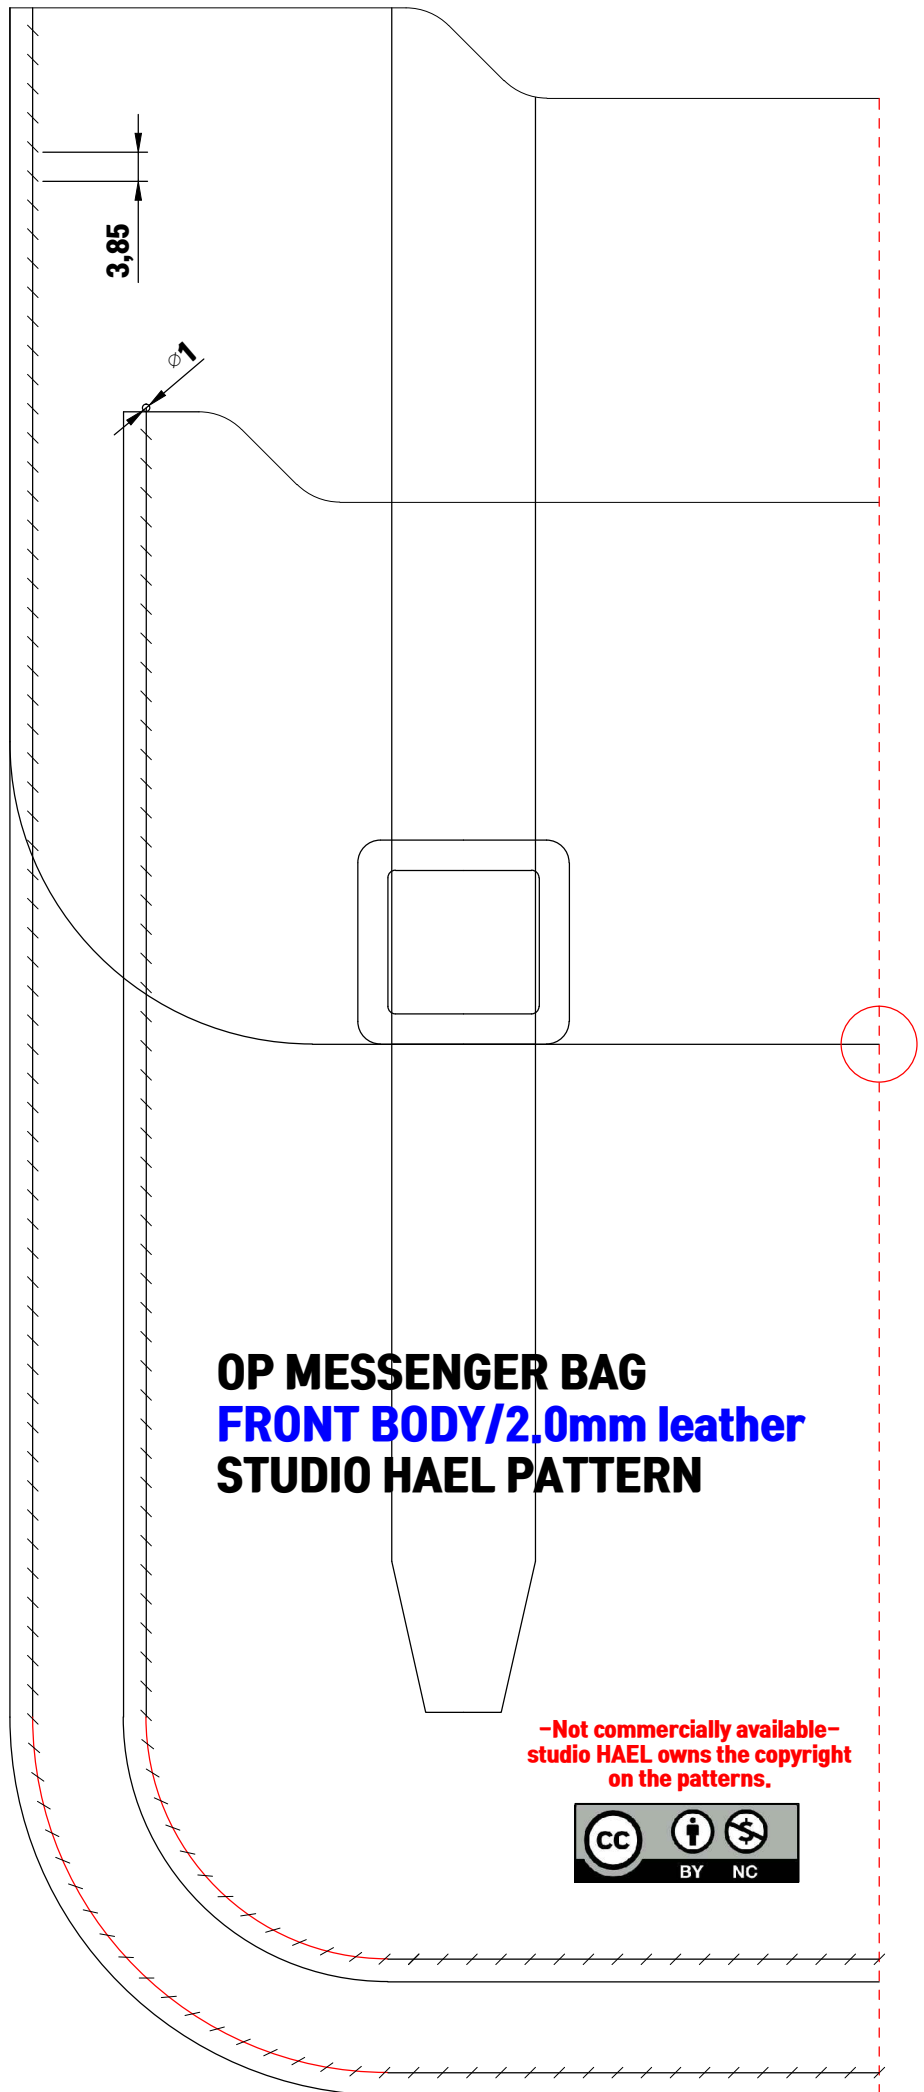

50  
50mm(actual size)

-Not commercially available-  
studio HAEL owns the copyright  
on the patterns.

50  
50mm(actual size)

50mm(actual size)

50

**OP MESSENGER BAG  
FRONT POCKET/2.0mm leather  
STUDIO HAEL PATTERN**

**-Not commercially available-  
studio HAEL owns the copyright  
on the patterns.**

50 50mm(actual size)

-Not commercially available-  
studio HAEL owns the copyright  
on the patterns.

50mm(actual size)

50

**-Not commercially available-  
studio HAEL owns the copyright  
on the patterns.**

50mm(actual size)

-Not commercially available-  
studio HAEL owns the copyright  
on the patterns.

50mm(actual size)

# OP MESSENGER BAG GUSSET/2.0mm leather STUDIO HAEL PATTERN

50

50mm(actual size)