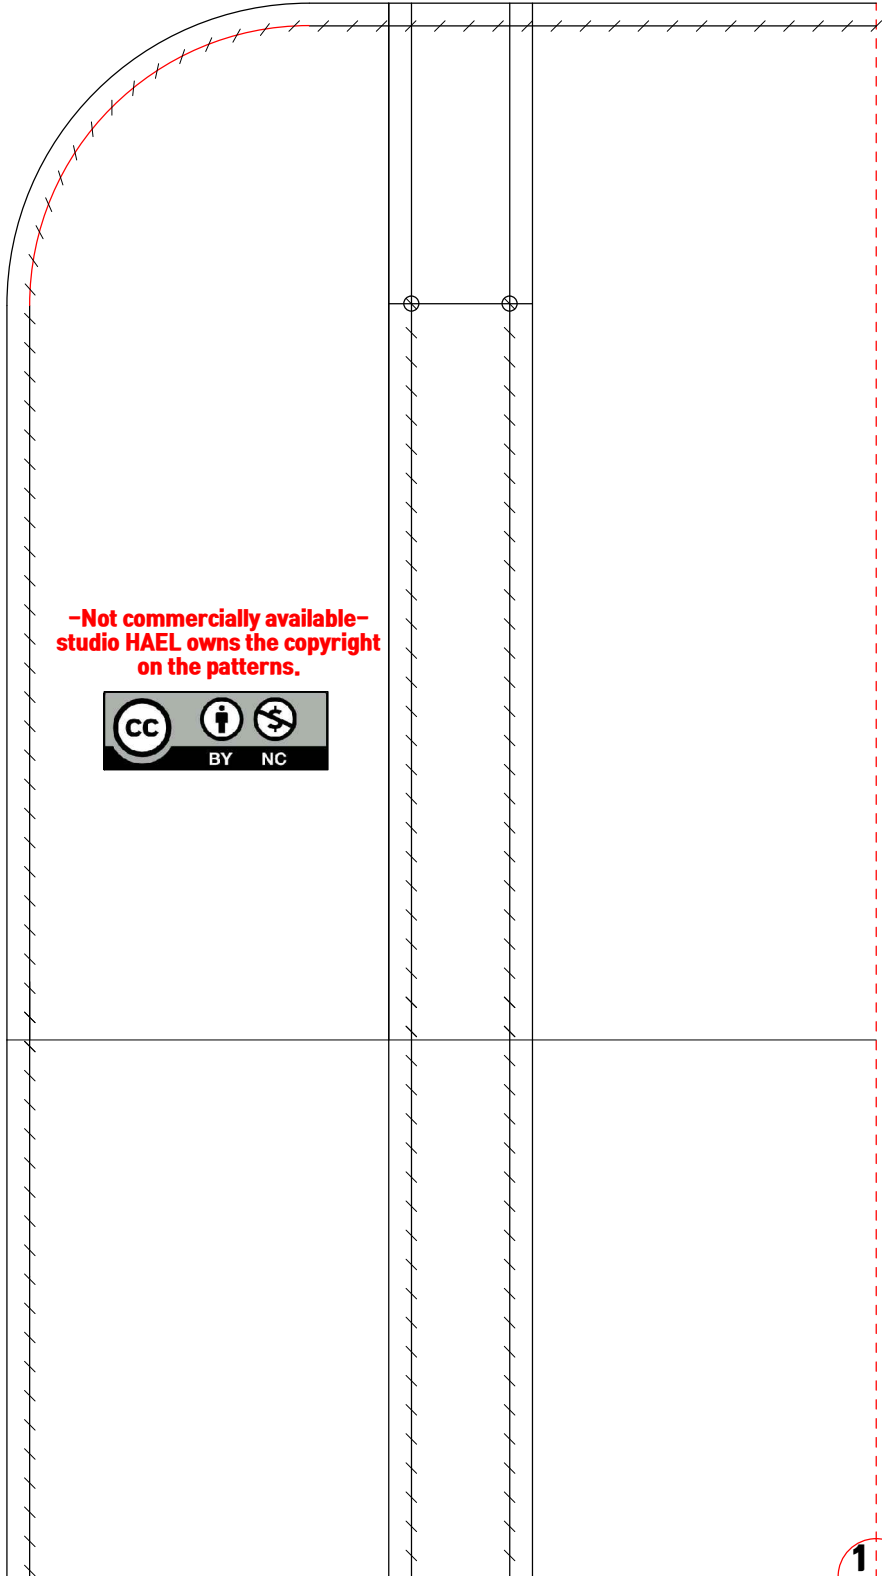

**-Not commercially available-  
studio HAEL owns the copyright  
on the patterns.**

50 50mm(actual size)

-Not commercially available-  
studio HAEL owns the copyright  
on the patterns.

50mm(actual size)

50

**-Not commercially available-  
studio HAEL owns the copyright  
on the patterns.**

50mm(actual size)

-Not commercially available-  
studio HAEL owns the copyright  
on the patterns.

50mm(actual size)