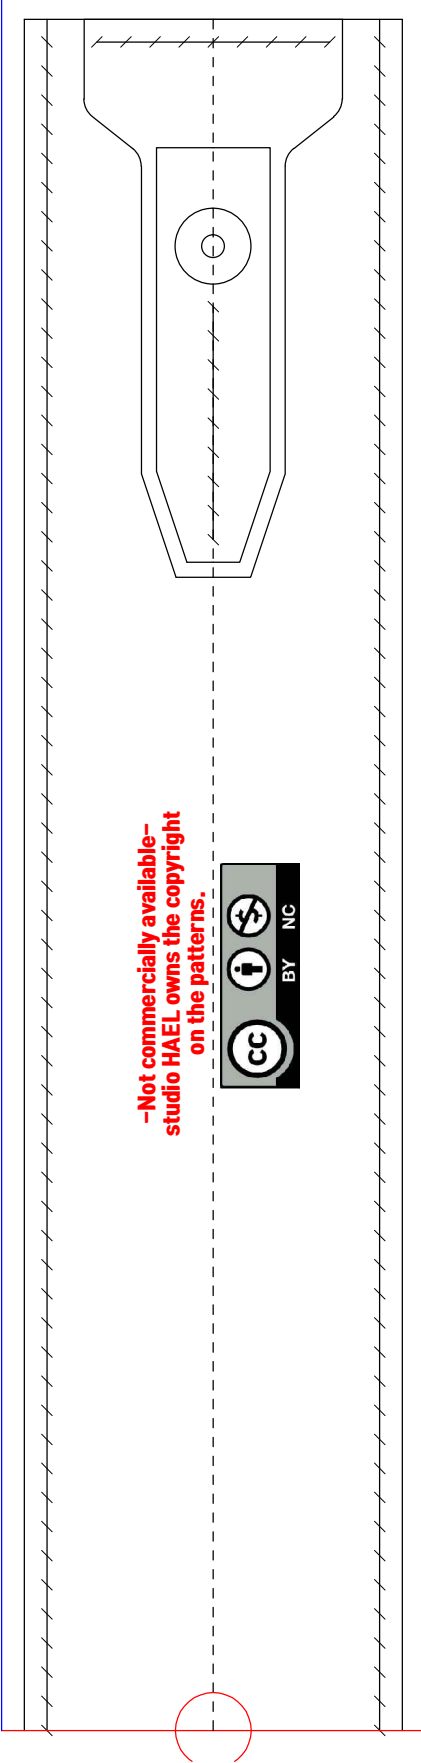

50  
50mm(actual size)

-Not commercially available-  
studio HAEL owns the copyright  
on the patterns.

50  
50mm(actual size)

50mm(actual size)

50

**OP MESSENGER BAG  
FRONT POCKET/2.0mm leather  
STUDIO HAEL PATTERN**

50

**-Not commercially available-  
studio HAEL owns the copyright  
on the patterns.**

50mm(actual size)

-Not commercially available-  
studio HAEL owns the copyright  
on the patterns.

50mm(actual size)

50

**OP MESSENGER BAG**  
**BACK BODY & FLAP/2.0mm leather**  
**STUDIO HAEL PATTERN**

50  
50mm(actual size)

**-Not commercially available-  
studio HAEL owns the copyright  
on the patterns.**

**-Not commercially available-  
studio HAEL owns the copyright  
on the patterns.**

**OP MESSENGER BAG  
BACK POCKET/2.0mm leather  
STUDIO HAEL PATTERN**

50mm(actual size)

- Not commercially available -  
studio HAEL owns the copyright  
on the patterns.

-Not commercially available-  
studio HAEL owns the copyright  
on the patterns.