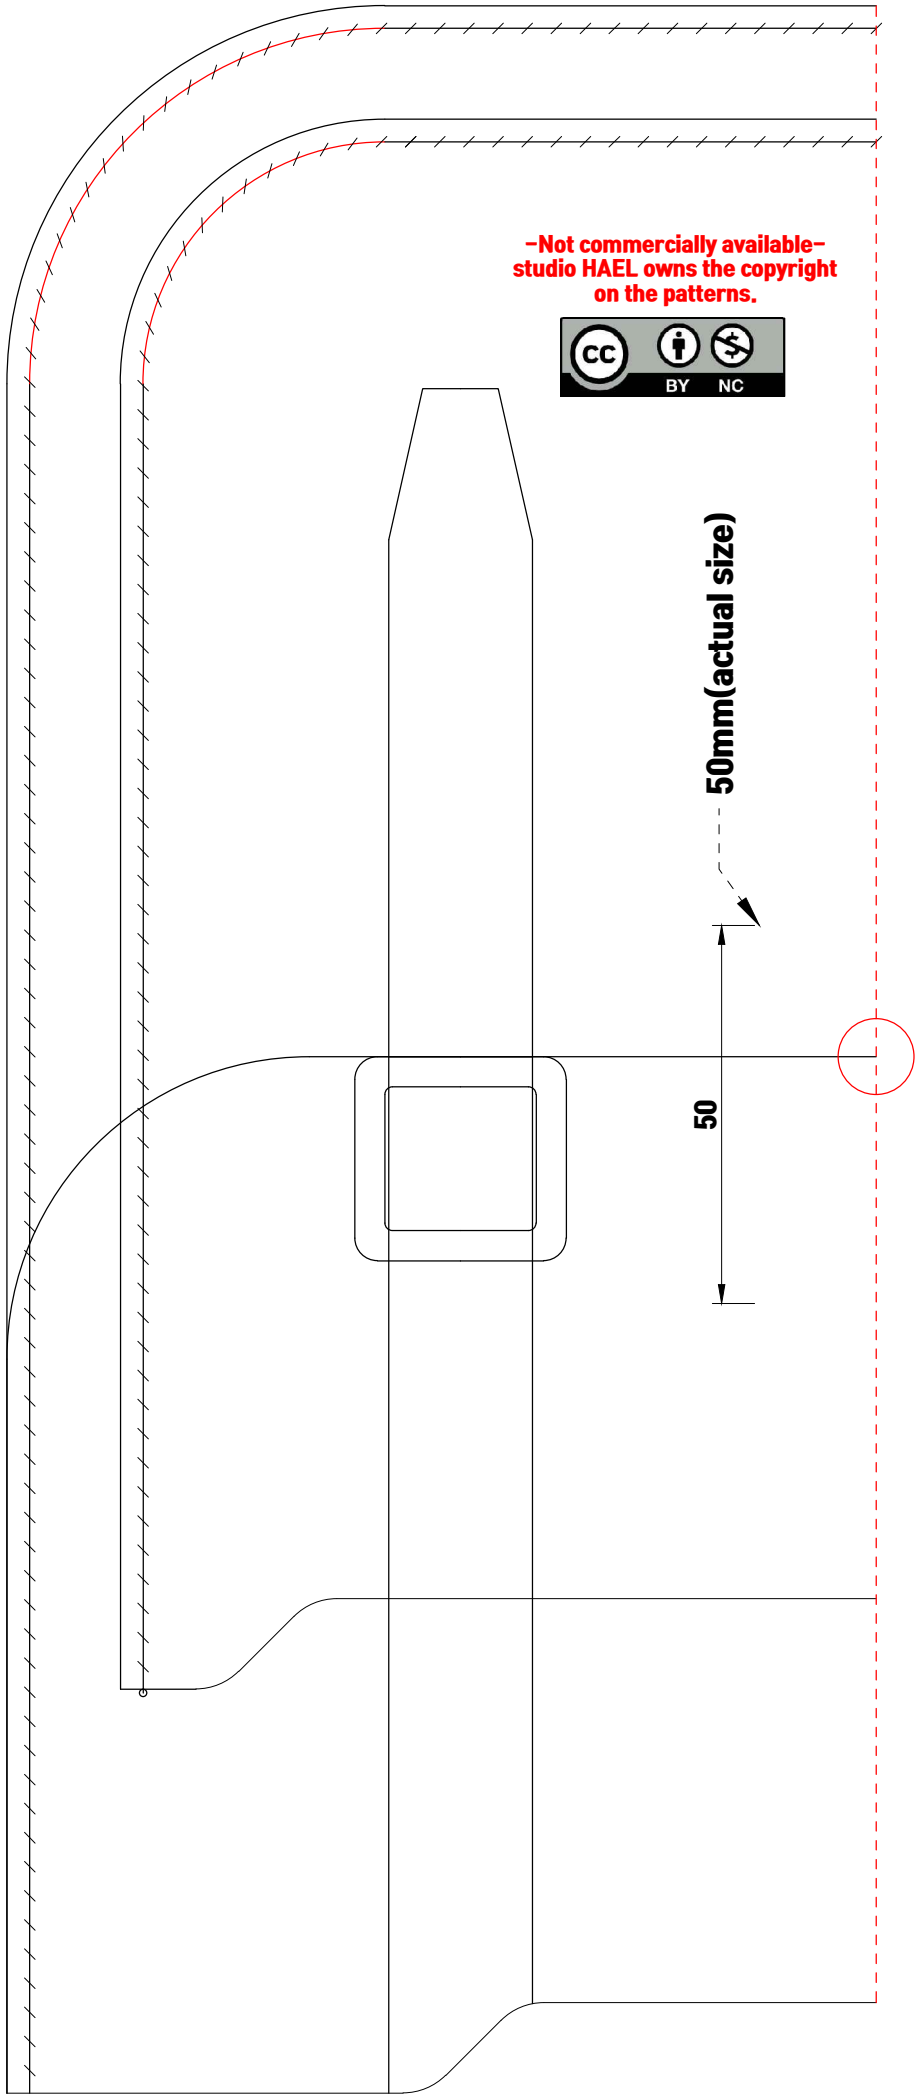

50  
50mm(actual size)

-Not commercially available-  
studio HAEL owns the copyright  
on the patterns.

50  
50mm(actual size)

50mm(actual size)

50

**OP MESSENGER BAG  
FRONT POCKET/2.0mm leather  
STUDIO HAEL PATTERN**

**-Not commercially available-  
studio HAEL owns the copyright  
on the patterns.**

50 50mm(actual size)

-Not commercially available-  
studio HAEL owns the copyright  
on the patterns.

50mm(actual size)

50

**-Not commercially available-  
studio HAEL owns the copyright  
on the patterns.**

50mm(actual size)

-Not commercially available-  
studio HAEL owns the copyright  
on the patterns.

50mm(actual size)

# OP MESSENGER BAG GUSSET/2.0mm leather STUDIO HAEL PATTERN

50

50mm(actual size)