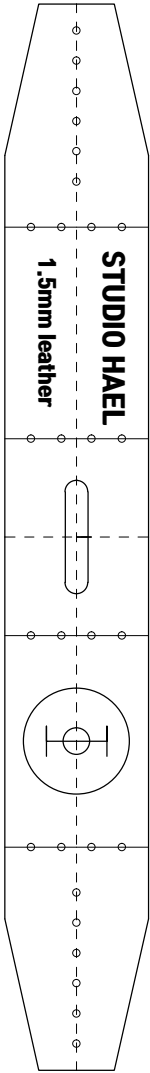

50  
50mm(actual size)

-Not commercially available-  
studio HAEL owns the copyright  
on the patterns.

50  
50mm(actual size)

50mm(actual size)

50

**OP MESSENGER BAG  
FRONT POCKET/2.0mm leather  
STUDIO HAEL PATTERN**

**-Not commercially available-  
studio HAEL owns the copyright  
on the patterns.**

50 50mm(actual size)

-Not commercially available-  
studio HAEL owns the copyright  
on the patterns.

50mm(actual size)

50

**-Not commercially available-  
studio HAEL owns the copyright  
on the patterns.**

50mm(actual size)

-Not commercially available-  
studio HAEL owns the copyright  
on the patterns.

50mm(actual size)

50

**OP MESSENGER BAG**  
**BACK BODY & FLAP/2.0mm leather**  
**STUDIO HAEL PATTERN**

50  
50mm(actual size)

**-Not commercially available-  
studio HAEL owns the copyright  
on the patterns.**

**-Not commercially available-  
studio HAEL owns the copyright  
on the patterns.**