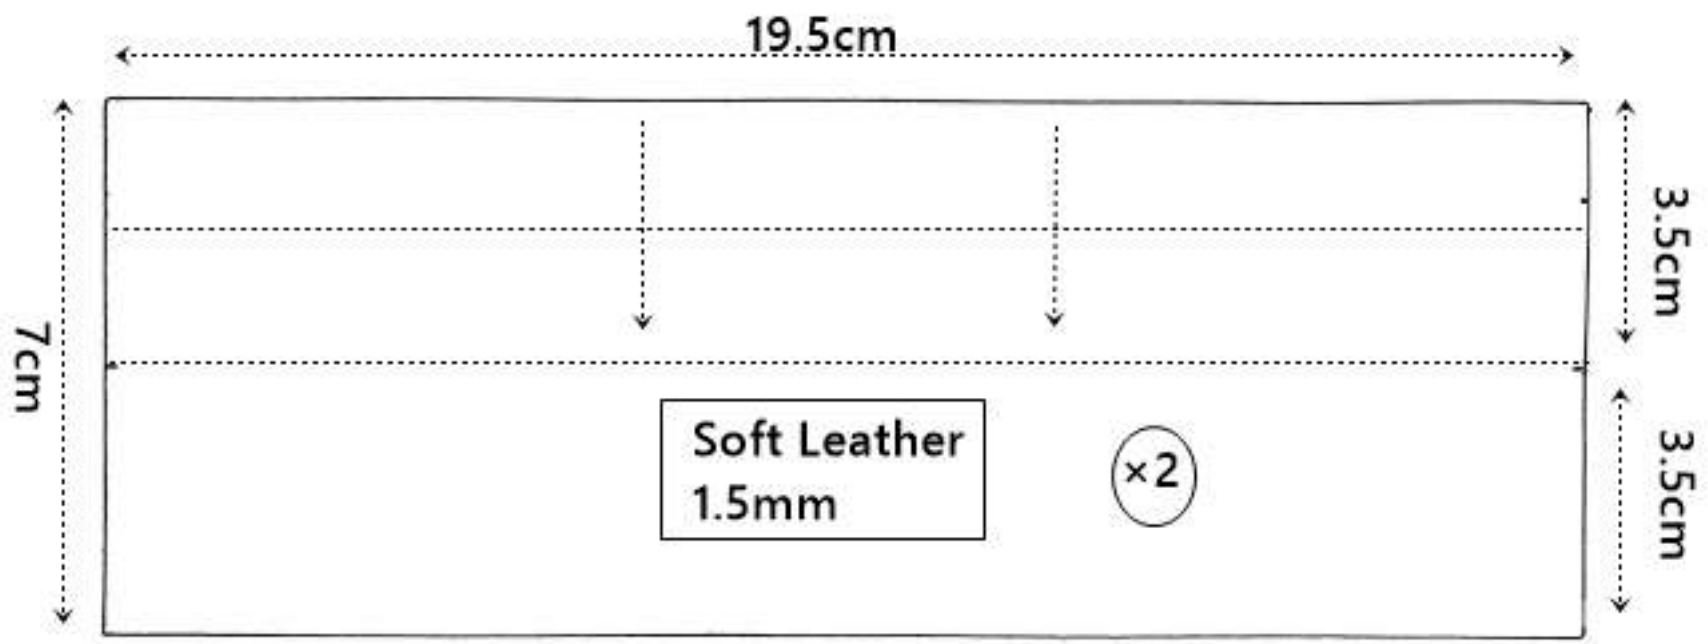

Soft Leather
1.5mm

Maju T works

Soft Leather
1.5mm