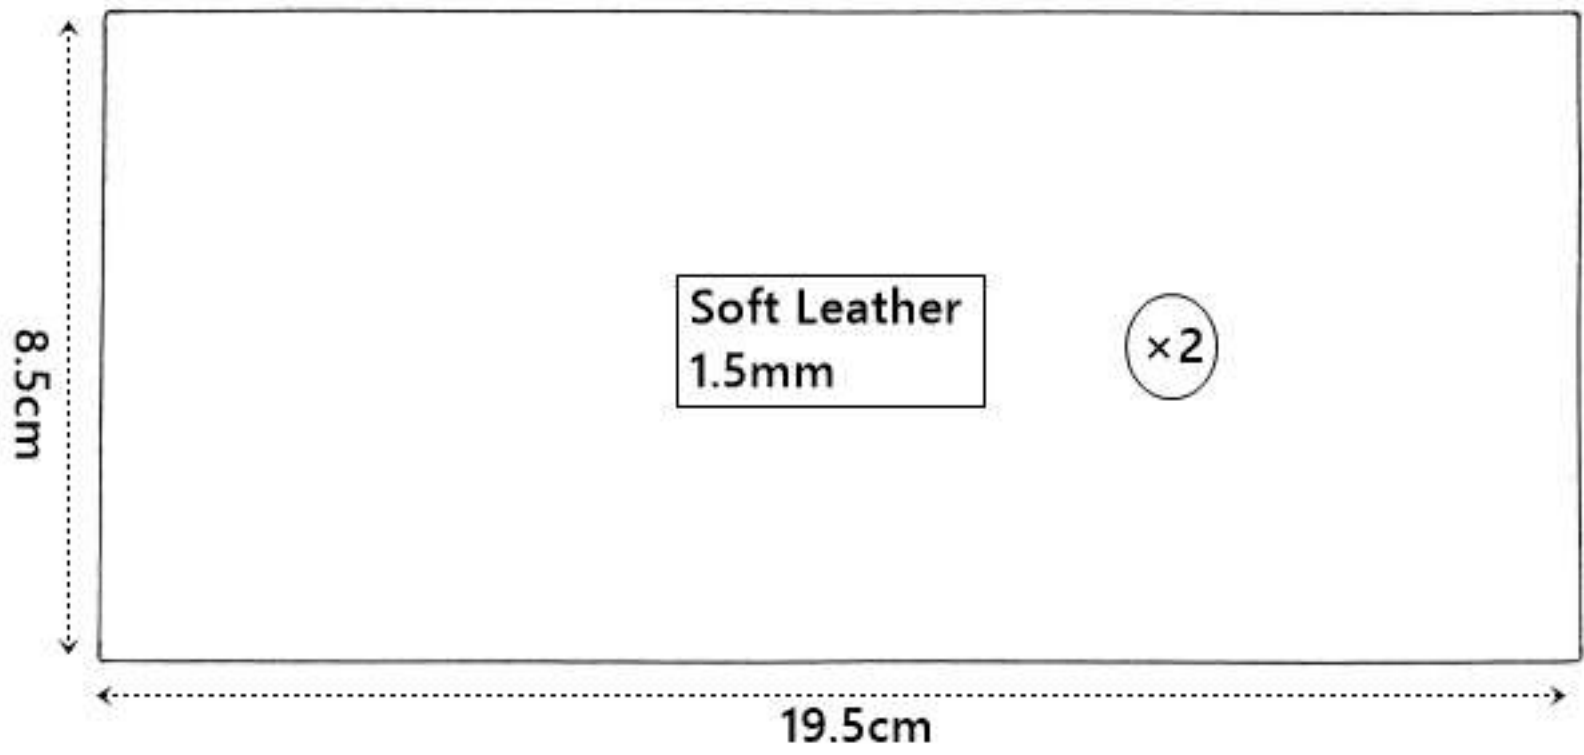

Soft Leather
1.5mm

Maju T works

Soft Leather
1.5mm