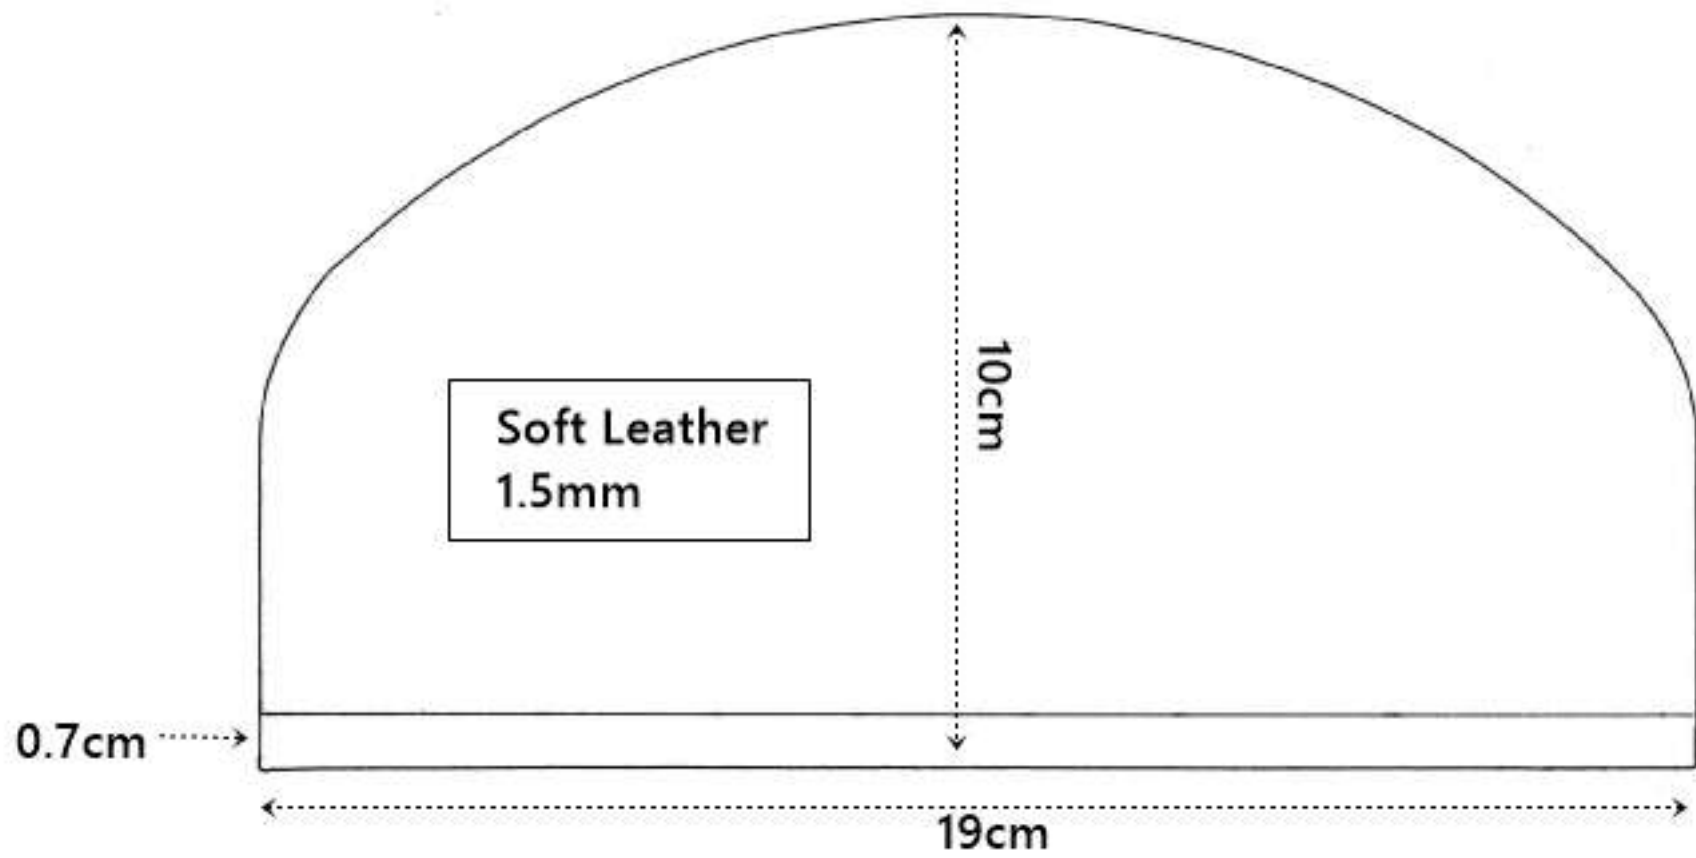

Soft Leather
1.5mm

Maju T works

Soft Leather
1.5mm