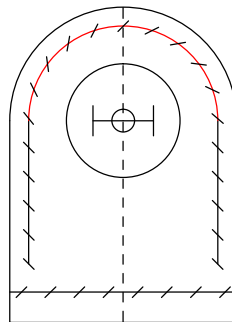

50 50mm(actual size)

FL TOTE BAG
MAIN BODY
STUDIO HAEL PATTERN

-Not commercially available-
studio HAEL owns the copyright
on the patterns.

-Not commercially available-
studio HAEL owns the copyright
on the patterns.

50 50mm(actual size)

FL TOTE BAG
REINFORCEMENT/BOTTOM
STUDIO HAEL PATTERN

FL TOTE BAG
MAGNETIC SNAP PATCH
STUDIO HAEL PATTERN

-Not commercially available-
studio HAEL owns the copyright
on the patterns.

50
50mm(actual size)