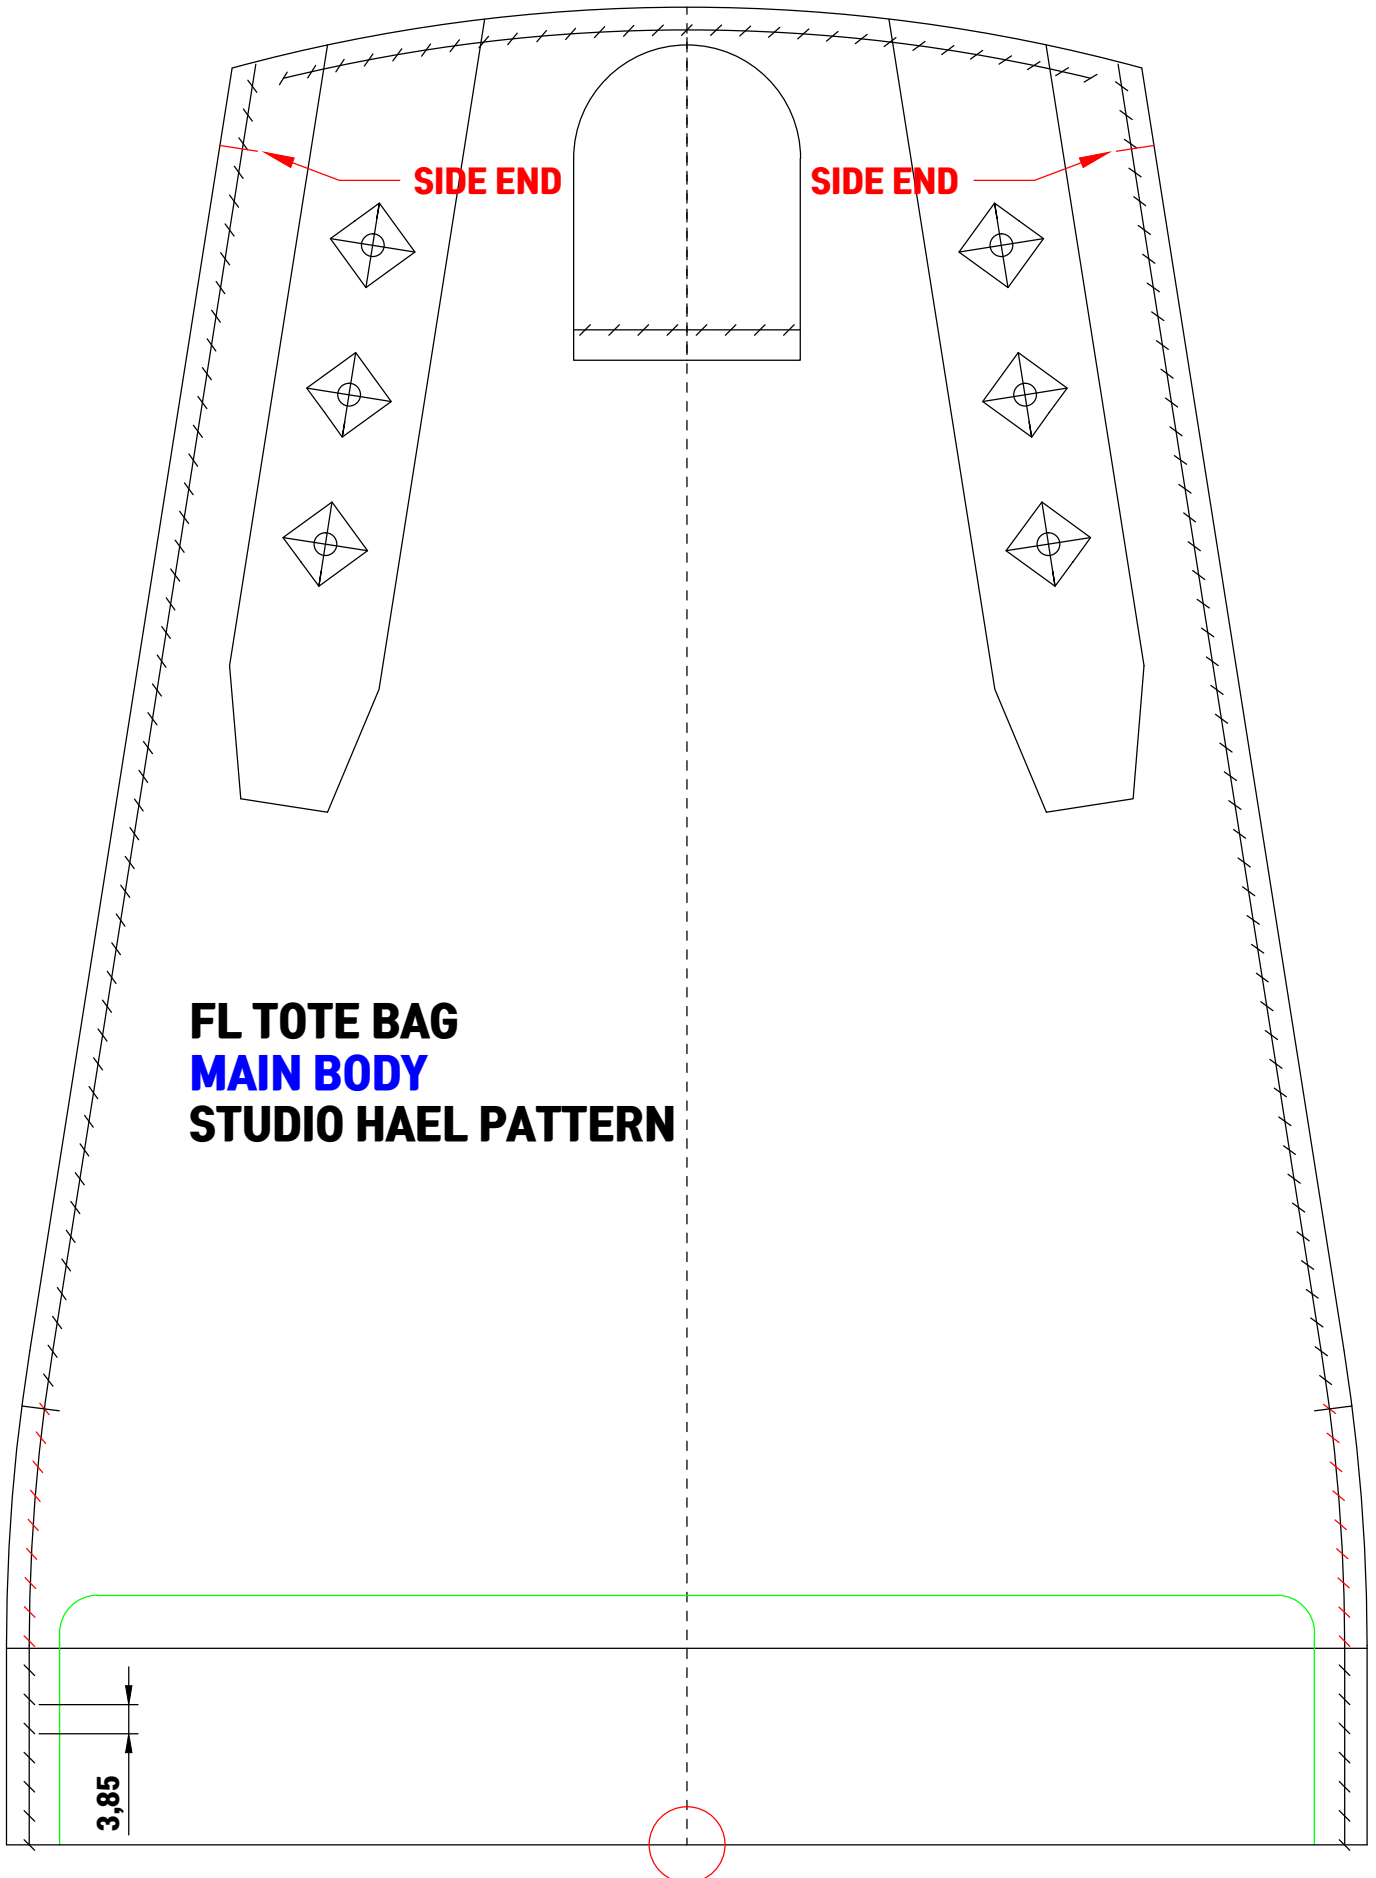

-Not commercially available-
studio HAEL owns the copyright
on the patterns.

50 50mm(actual size)

FL TOTE BAG
MAIN BODY
STUDIO HAEL PATTERN

3.85

-Not commercially available-
studio HAEL owns the copyright
on the patterns.

50 50mm(actual size)

FL TOTE BAG
MAIN BODY
STUDIO HAEL PATTERN

-Not commercially available-
studio HAEL owns the copyright
on the patterns.

-Not commercially available-
studio HAEL owns the copyright
on the patterns.

50 50mm(actual size)

FL TOTE BAG
REINFORCEMENT/BOTTOM
STUDIO HAEL PATTERN

FL TOTE BAG
MAGNETIC SNAP PATCH
STUDIO HAEL PATTERN

-Not commercially available-
studio HAEL owns the copyright
on the patterns.

50
50mm(actual size)