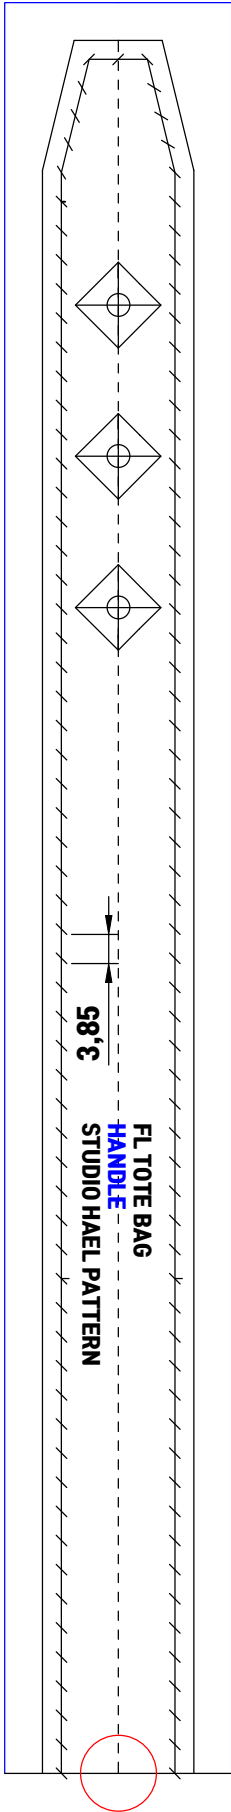

-Not commercially available-
studio HAEL owns the copyright
on the patterns.

50 50mm(actual size)

FL TOTE BAG
MAIN BODY
STUDIO HAEL PATTERN

3.85

-Not commercially available-
studio HAEL owns the copyright
on the patterns.

50 50mm(actual size)

FL TOTE BAG
MAIN BODY
STUDIO HAEL PATTERN

-Not commercially available-
studio HAEL owns the copyright
on the patterns.

-Not commercially available-
studio HAEL owns the copyright
on the patterns.

50 50mm(actual size)

FL TOTE BAG
REINFORCEMENT/BOTTOM
STUDIO HAEL PATTERN

FL TOTE BAG
MAGNETIC SNAP PATCH
STUDIO HAEL PATTERN

-Not commercially available-
studio HAEL owns the copyright
on the patterns.

50
50mm(actual size)