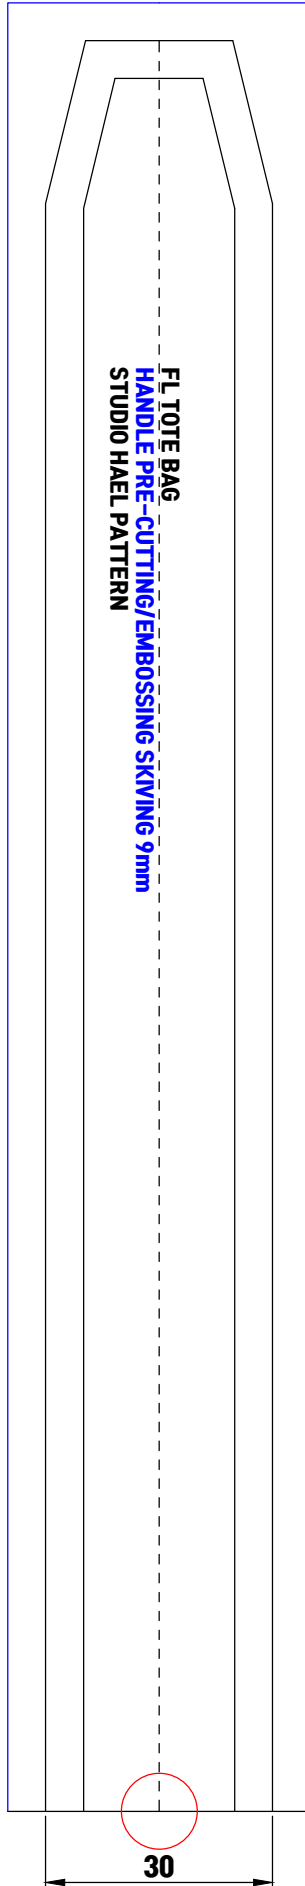

-Not commercially available-
studio HAEL owns the copyright
on the patterns.

50 50mm(actual size)

FL TOTE BAG
MAIN BODY
STUDIO HAEL PATTERN

3.85

-Not commercially available-
studio HAEL owns the copyright
on the patterns.

50 50mm(actual size)

FL TOTE BAG
MAIN BODY
STUDIO HAEL PATTERN

-Not commercially available-
studio HAEL owns the copyright
on the patterns.

-Not commercially available-
studio HAEL owns the copyright
on the patterns.

50 50mm(actual size)

FL TOTE BAG
REINFORCEMENT/BOTTOM
STUDIO HAEL PATTERN

FL TOTE BAG
MAGNETIC SNAP PATCH
STUDIO HAEL PATTERN

-Not commercially available-
studio HAEL owns the copyright
on the patterns.

50
50mm(actual size)