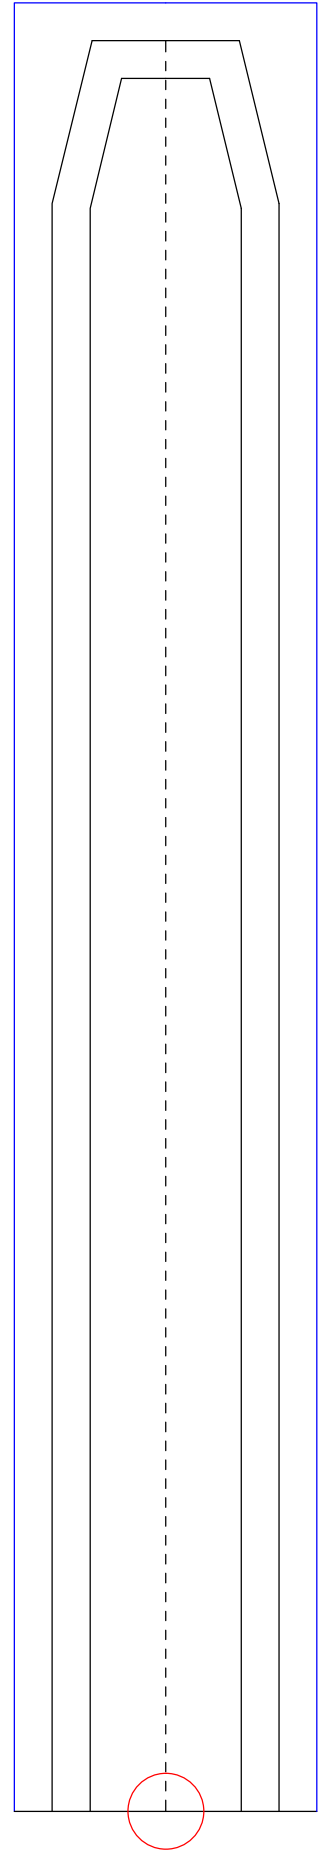

-Not commercially available-
studio HAEL owns the copyright
on the patterns.

50 50mm(actual size)

FL TOTE BAG
MAIN BODY
STUDIO HAEL PATTERN

3.85

-Not commercially available-
studio HAEL owns the copyright
on the patterns.

50 50mm(actual size)

FL TOTE BAG
MAIN BODY
STUDIO HAEL PATTERN

-Not commercially available-
studio HAEL owns the copyright
on the patterns.

-Not commercially available-
studio HAEL owns the copyright
on the patterns.

50 50mm(actual size)

FL TOTE BAG
REINFORCEMENT/BOTTOM
STUDIO HAEL PATTERN

FL TOTE BAG
MAGNETIC SNAP PATCH
STUDIO HAEL PATTERN

-Not commercially available-
studio HAEL owns the copyright
on the patterns.

50
50mm(actual size)