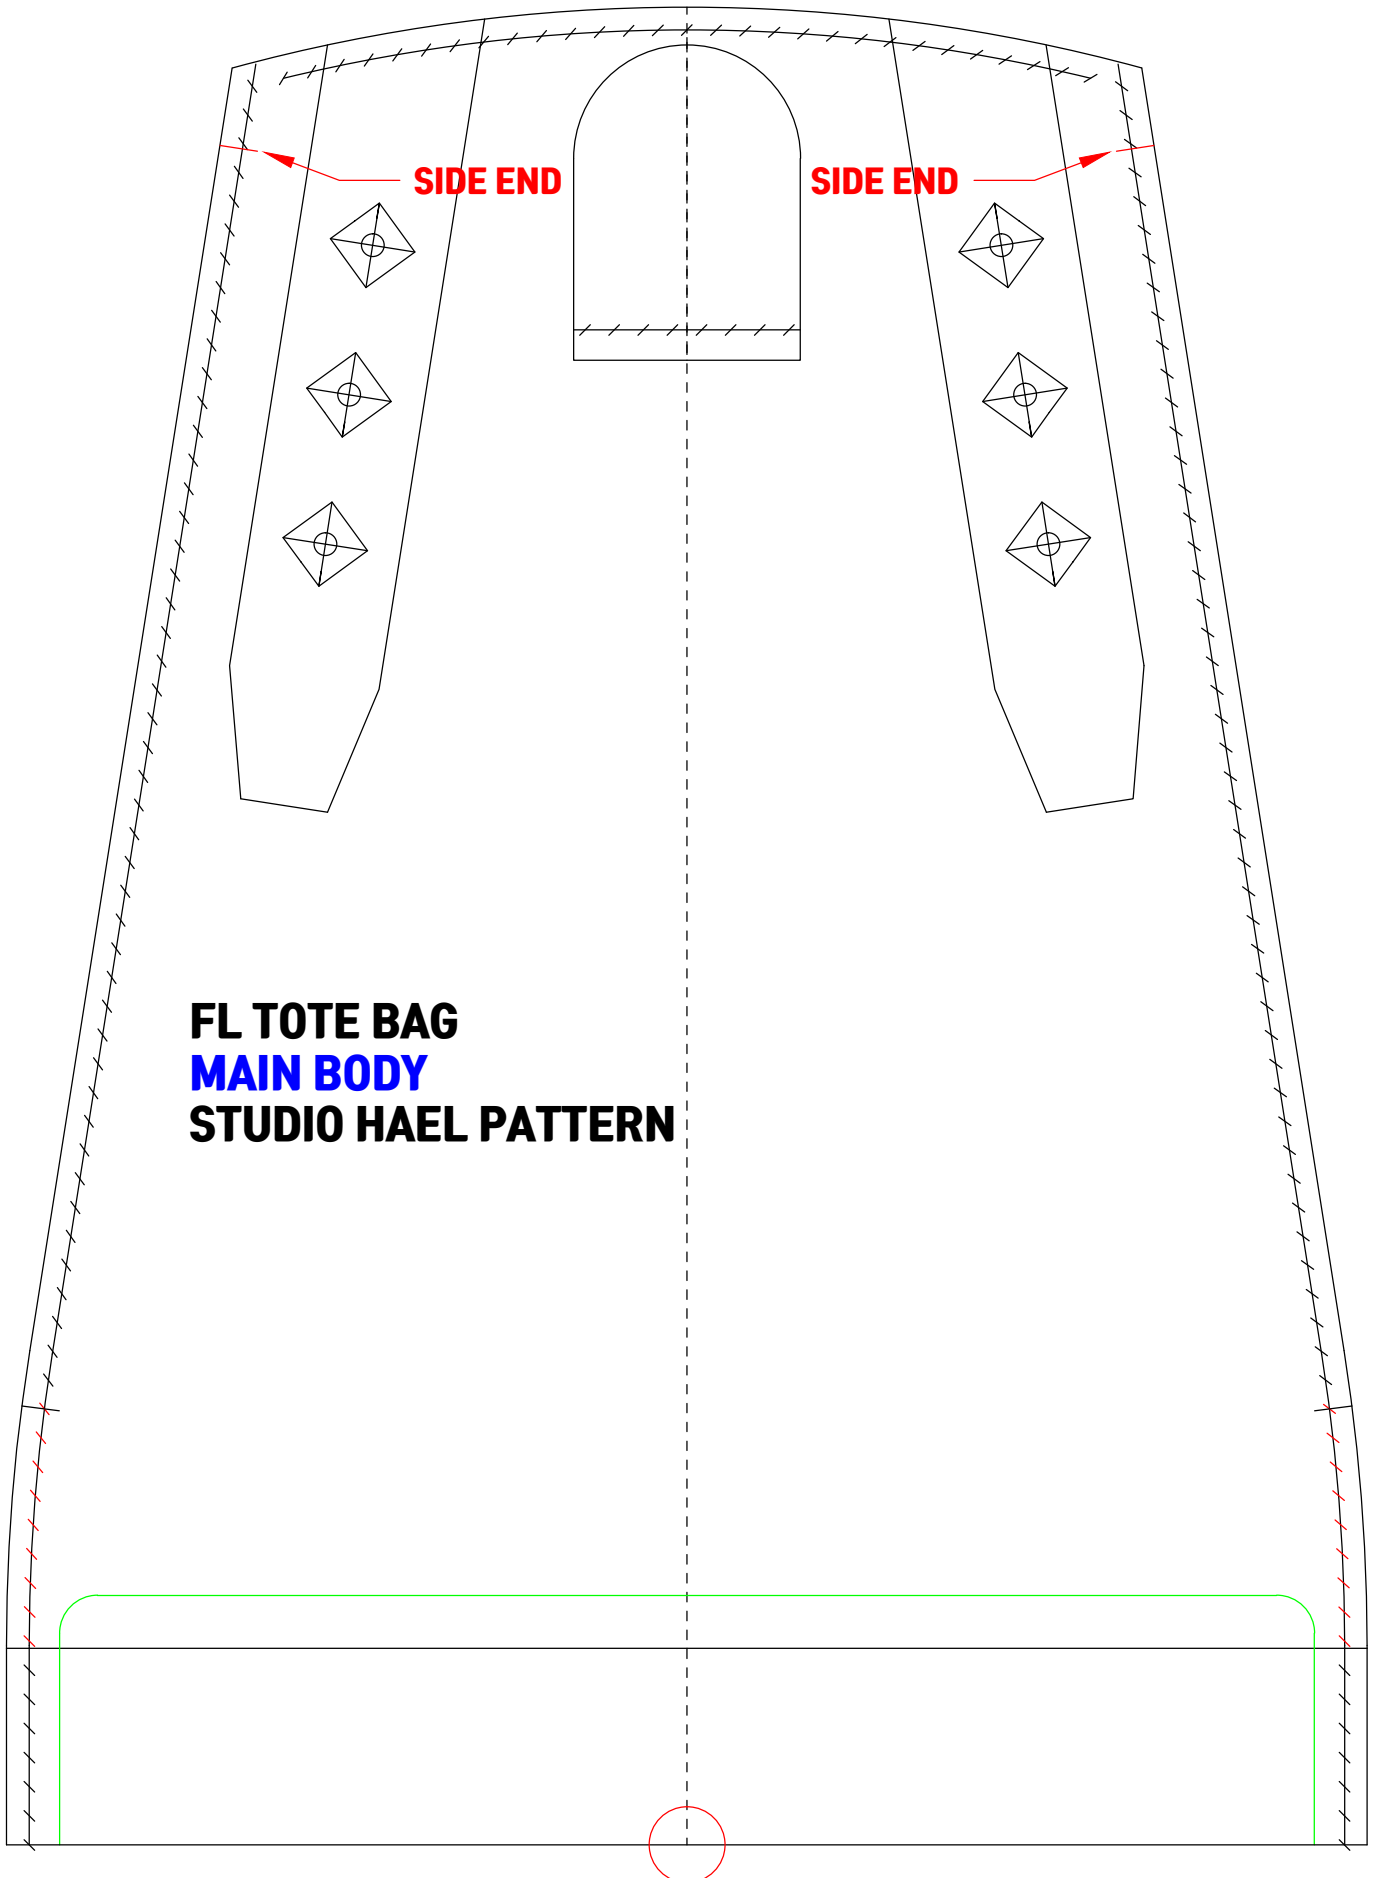

-Not commercially available-
studio HAEL owns the copyright
on the patterns.

50 50mm(actual size)

FL TOTE BAG
MAIN BODY
STUDIO HAEL PATTERN

3.85

-Not commercially available-
studio HAEL owns the copyright
on the patterns.

50 50mm(actual size)

FL TOTE BAG
MAIN BODY
STUDIO HAEL PATTERN

-Not commercially available-
studio HAEL owns the copyright
on the patterns.

-Not commercially available-
studio HAEL owns the copyright
on the patterns.

50 50mm(actual size)

FL TOTE BAG
REINFORCEMENT/BOTTOM
STUDIO HAEL PATTERN

FL TOTE BAG
MAGNETIC SNAP PATCH
STUDIO HAEL PATTERN

-Not commercially available-
studio HAEL owns the copyright
on the patterns.

50
50mm(actual size)