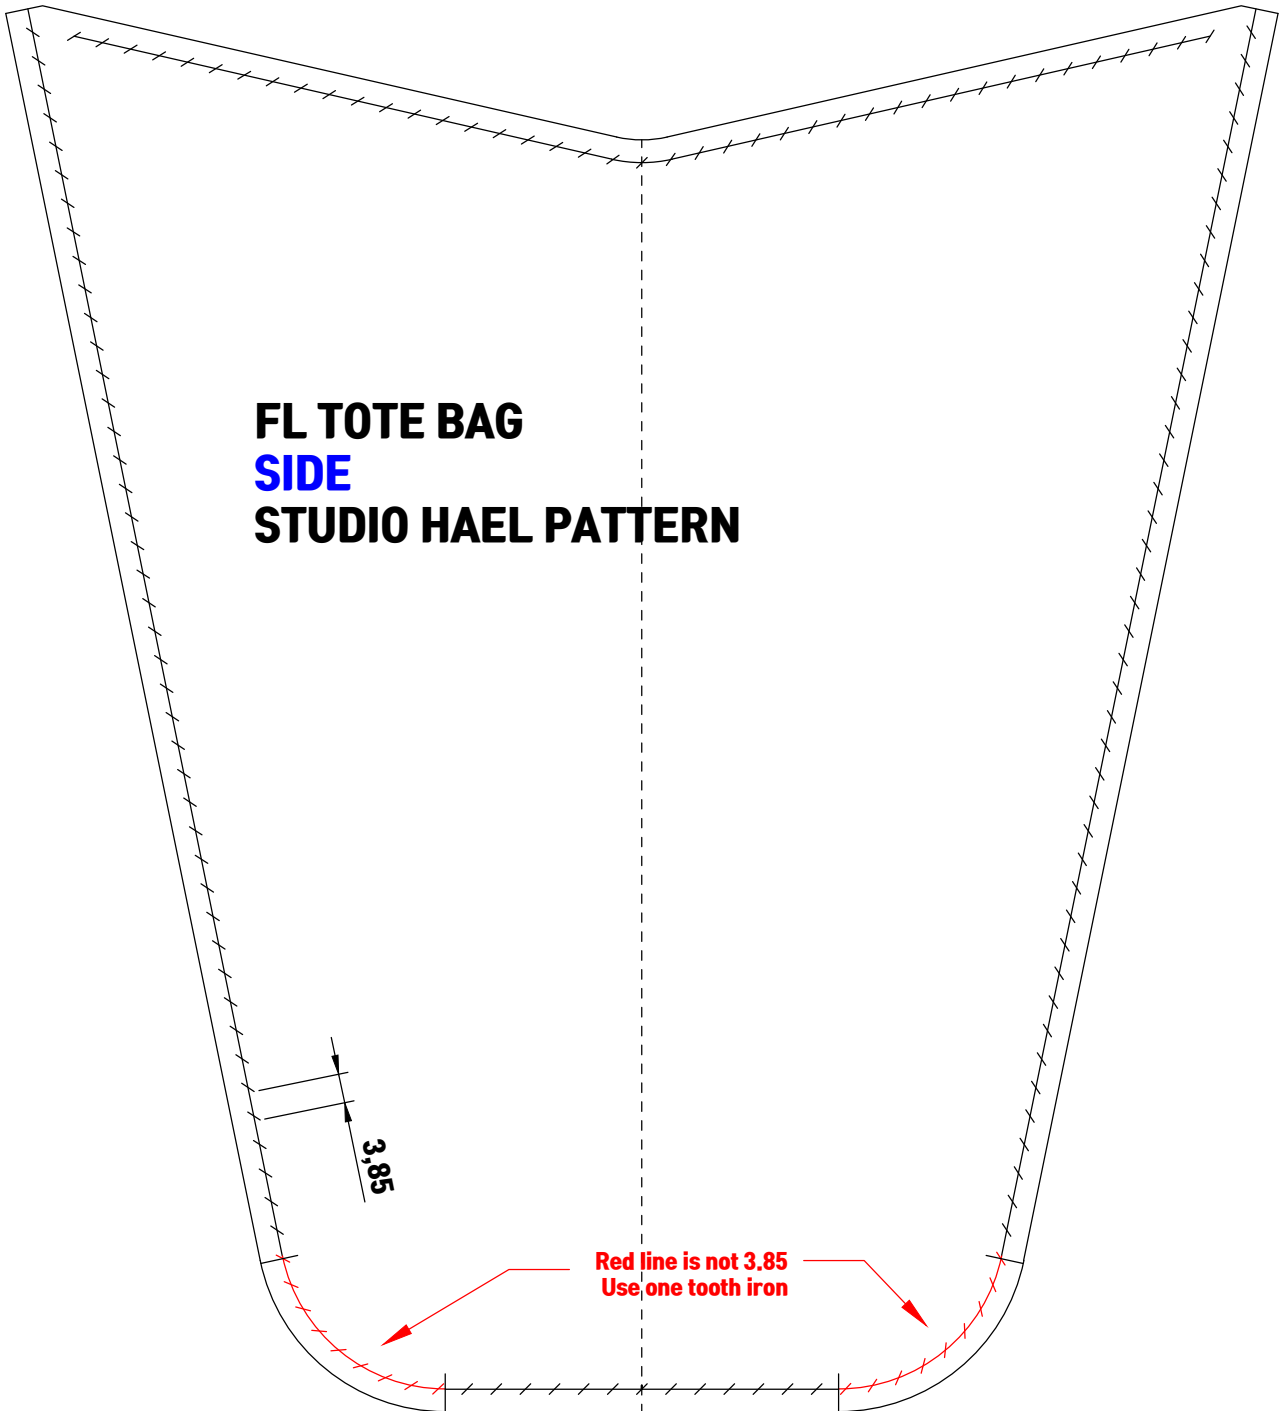

-Not commercially available-
studio HAEL owns the copyright
on the patterns.

50 50mm(actual size)

FL TOTE BAG
MAIN BODY
STUDIO HAEL PATTERN

3.85

-Not commercially available-
studio HAEL owns the copyright
on the patterns.

50 50mm(actual size)

FL TOTE BAG
MAIN BODY
STUDIO HAEL PATTERN

-Not commercially available-
studio HAEL owns the copyright
on the patterns.

-Not commercially available-
studio HAEL owns the copyright
on the patterns.

50 50mm(actual size)

FL TOTE BAG
REINFORCEMENT/BOTTOM
STUDIO HAEL PATTERN

FL TOTE BAG
MAGNETIC SNAP PATCH
STUDIO HAEL PATTERN

-Not commercially available-
studio HAEL owns the copyright
on the patterns.

50
50mm(actual size)