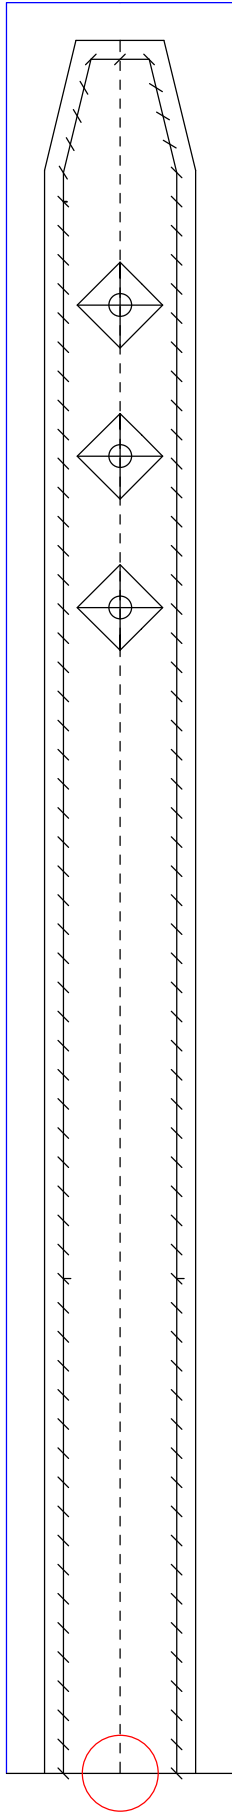

-Not commercially available-
studio HAEL owns the copyright
on the patterns.

50 50mm(actual size)

FL TOTE BAG
MAIN BODY
STUDIO HAEL PATTERN

3.85

-Not commercially available-
studio HAEL owns the copyright
on the patterns.

50 50mm(actual size)

FL TOTE BAG
MAIN BODY
STUDIO HAEL PATTERN

-Not commercially available-
studio HAEL owns the copyright
on the patterns.

-Not commercially available-
studio HAEL owns the copyright
on the patterns.

50 50mm(actual size)

FL TOTE BAG
REINFORCEMENT/BOTTOM
STUDIO HAEL PATTERN

FL TOTE BAG
MAGNETIC SNAP PATCH
STUDIO HAEL PATTERN

-Not commercially available-
studio HAEL owns the copyright
on the patterns.

50
50mm(actual size)