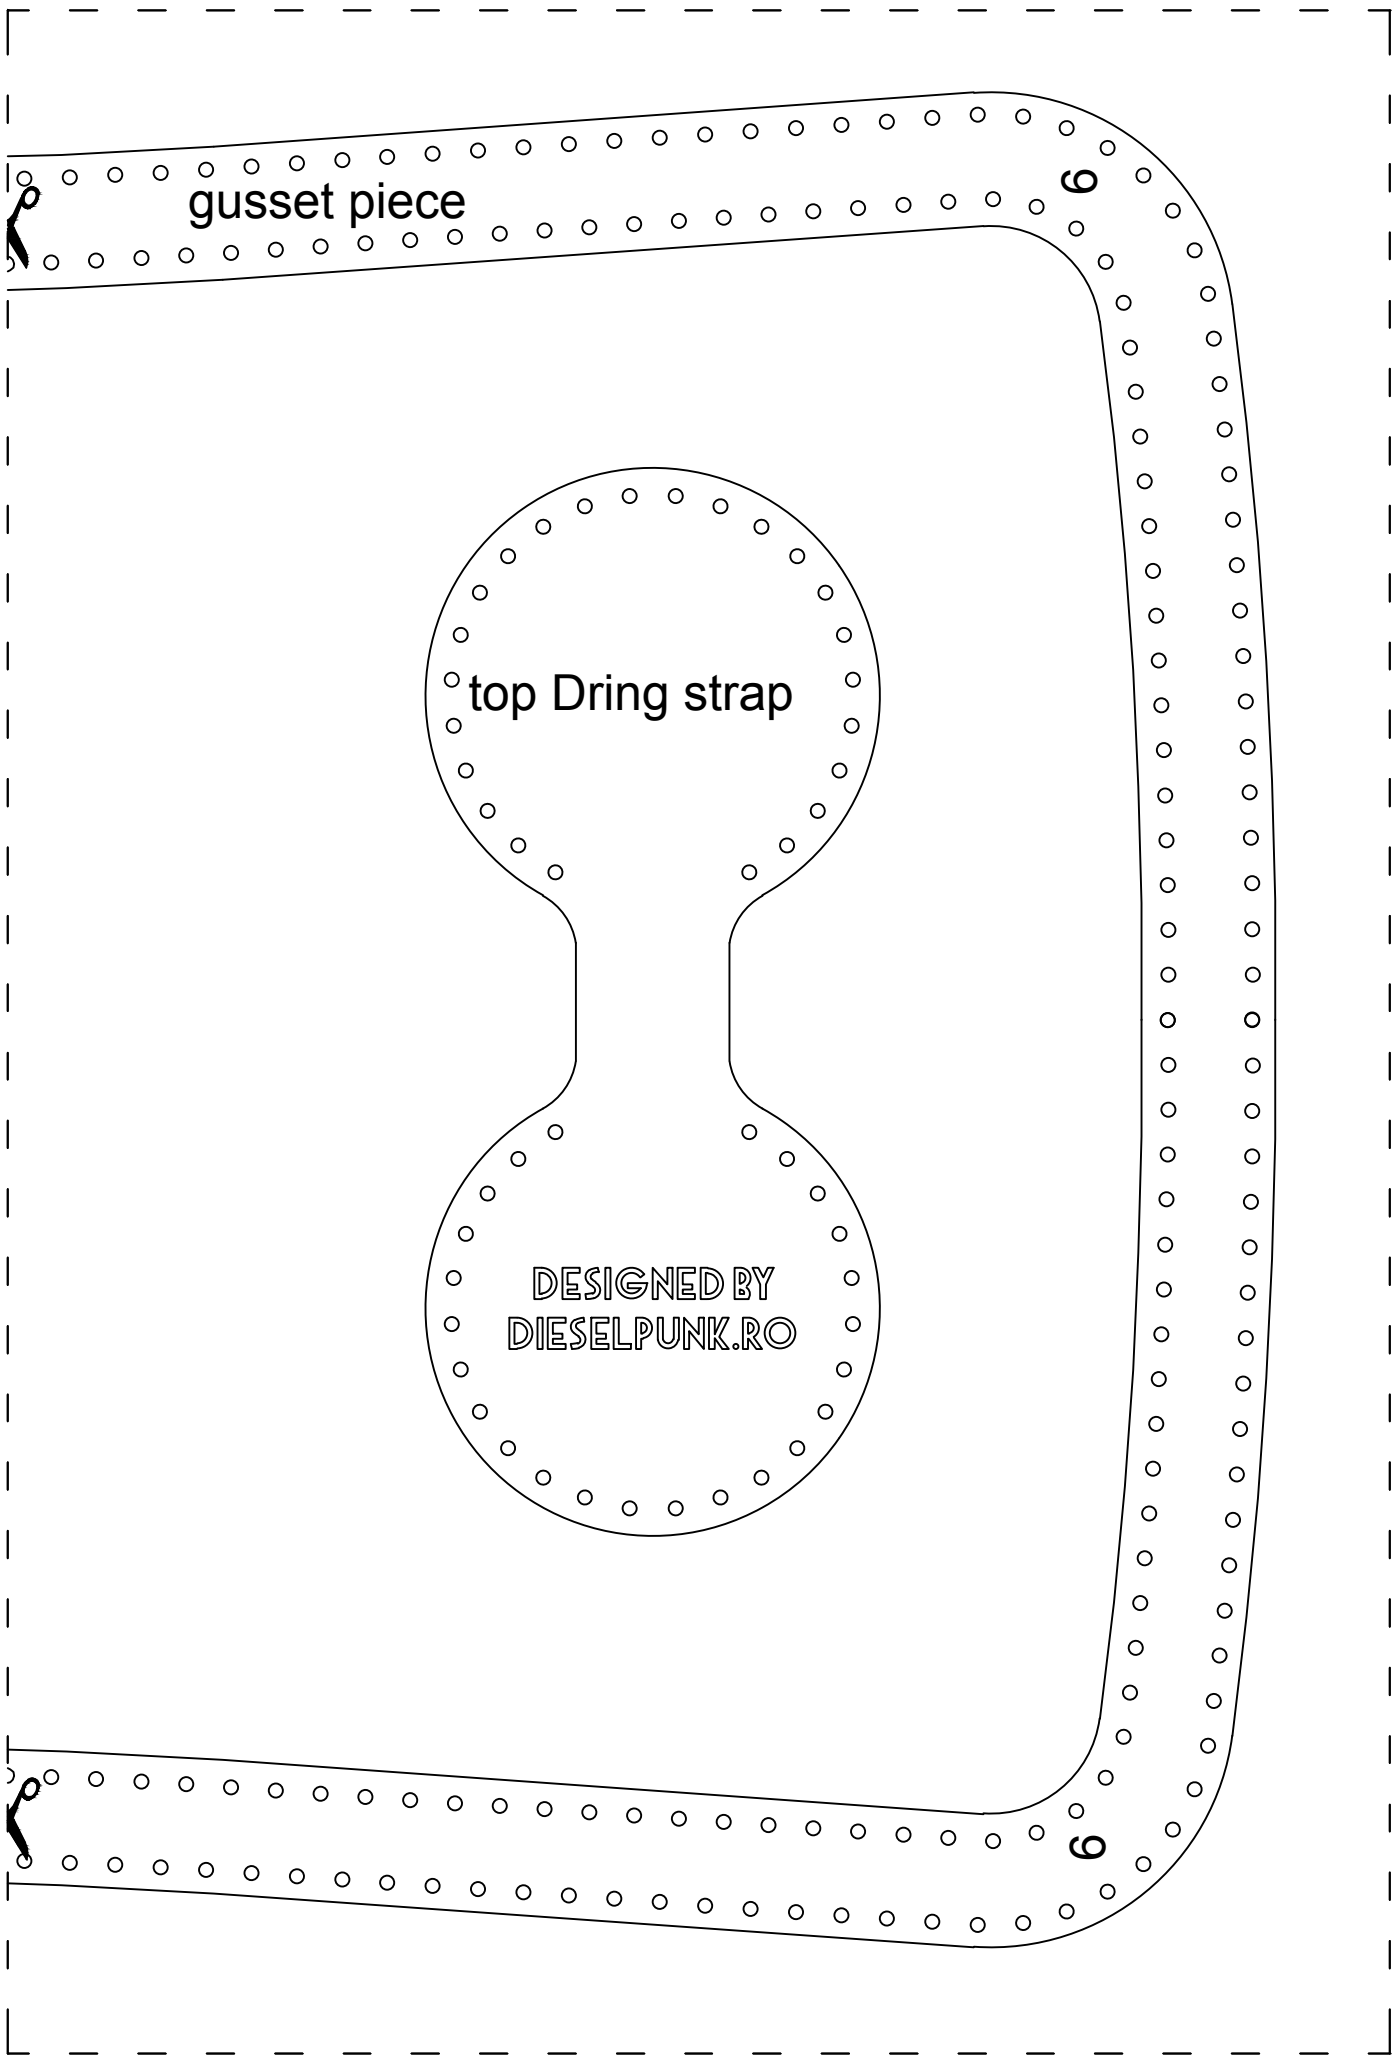

shoulder strap padding

7

pocket front piece

7

back piece 1 of 2

**B1**

**B2**

**F1**

**A1**

shoulder strap

shoulder strap

shoulder strap padding

6

lower Dring strap

lower Dring strap

6

gusset piece

top Dring strap

DESIGNED BY  
DIESELPUNK.RO

6

6

1

pocket gusset

5