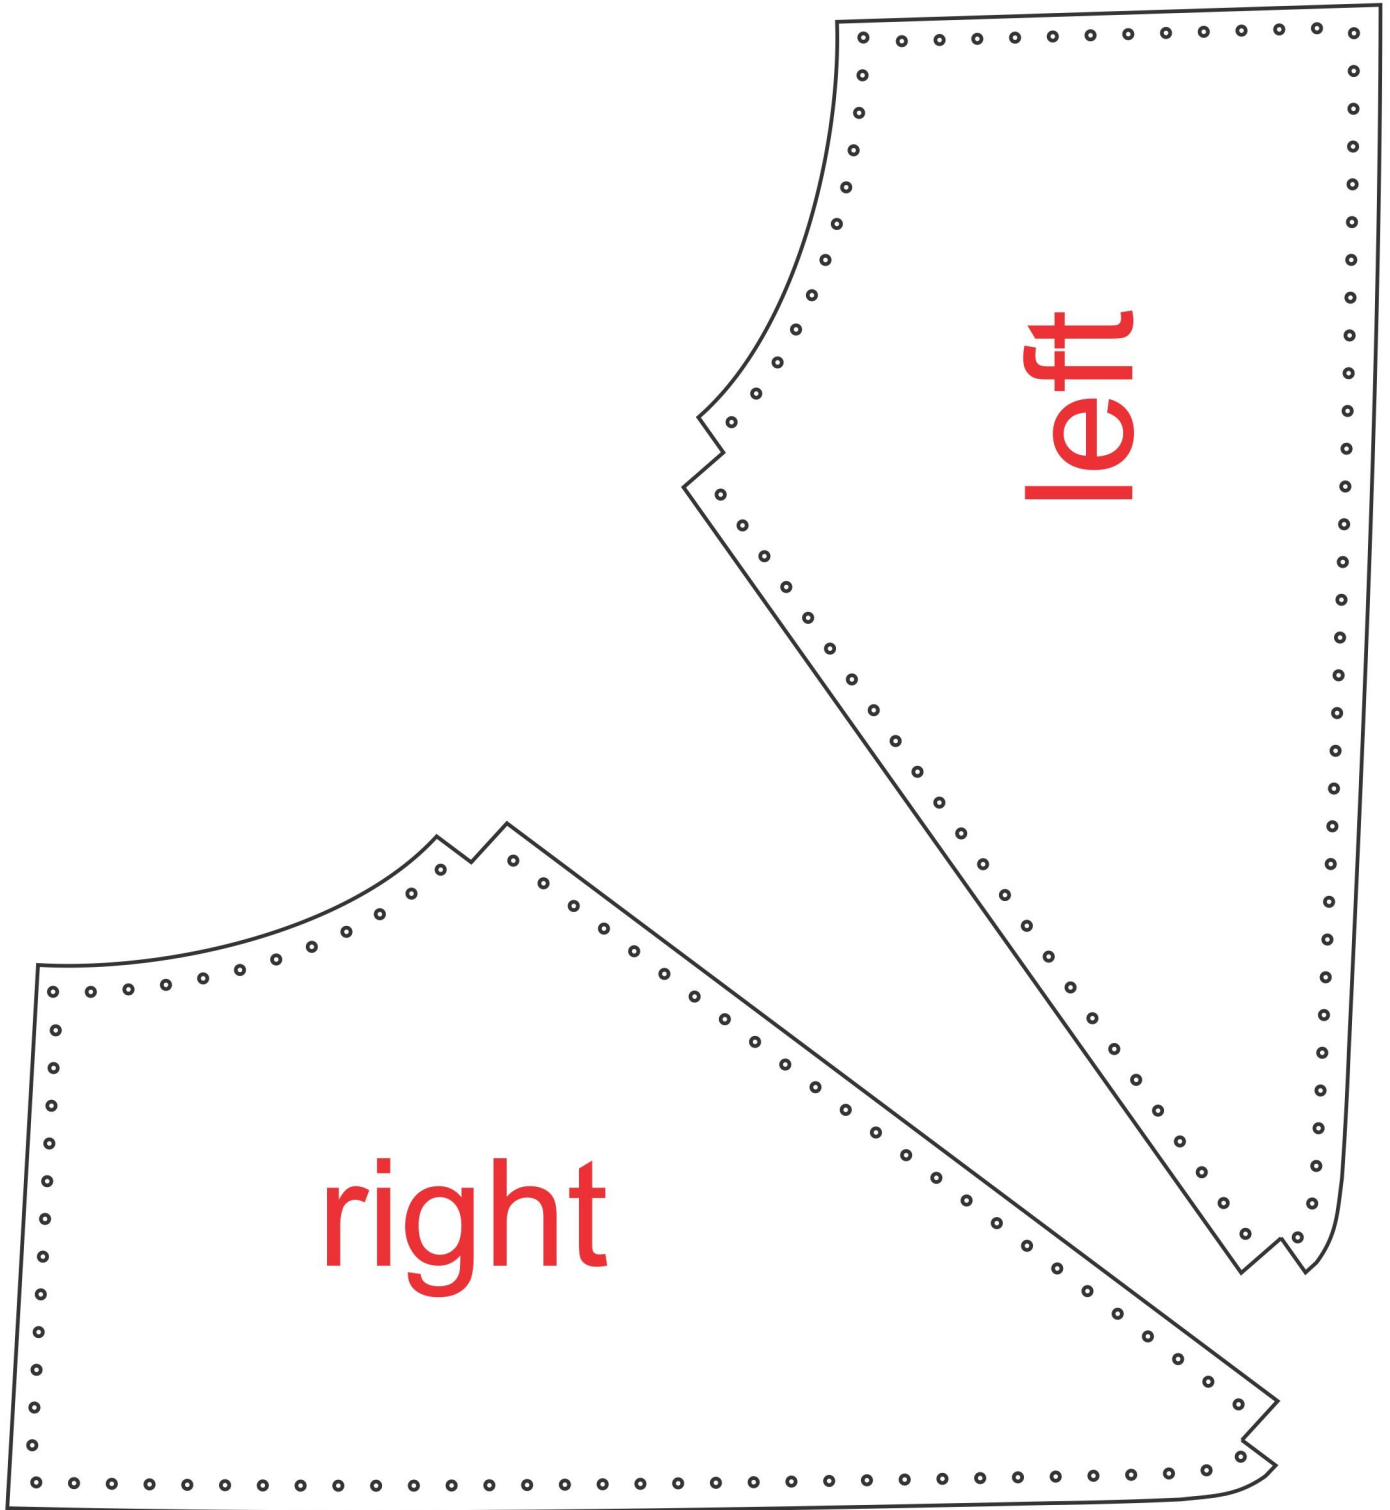

← Attention : This line length should be 240 mm after printing

Attention : This line length should be 180 mm after printing →

contact us : [EchoPic.au@gmail.com](mailto:EchoPic.au@gmail.com)

← Attention : This line length should be 240 mm after printing

Attention : This line length should be 180 mm after printing →

contact us : [EchoPic.au@gmail.com](mailto:EchoPic.au@gmail.com)

← Attention : This line length should be 240 mm after printing

Attention : This line length should be 180 mm after printing →

contact us : [EchoPic.au@gmail.com](mailto:EchoPic.au@gmail.com)

← Attention : This line length should be 240 mm after printing

Attention : This line length should be 180 mm after printing →

contact us : [EchoPic.au@gmail.com](mailto:EchoPic.au@gmail.com)