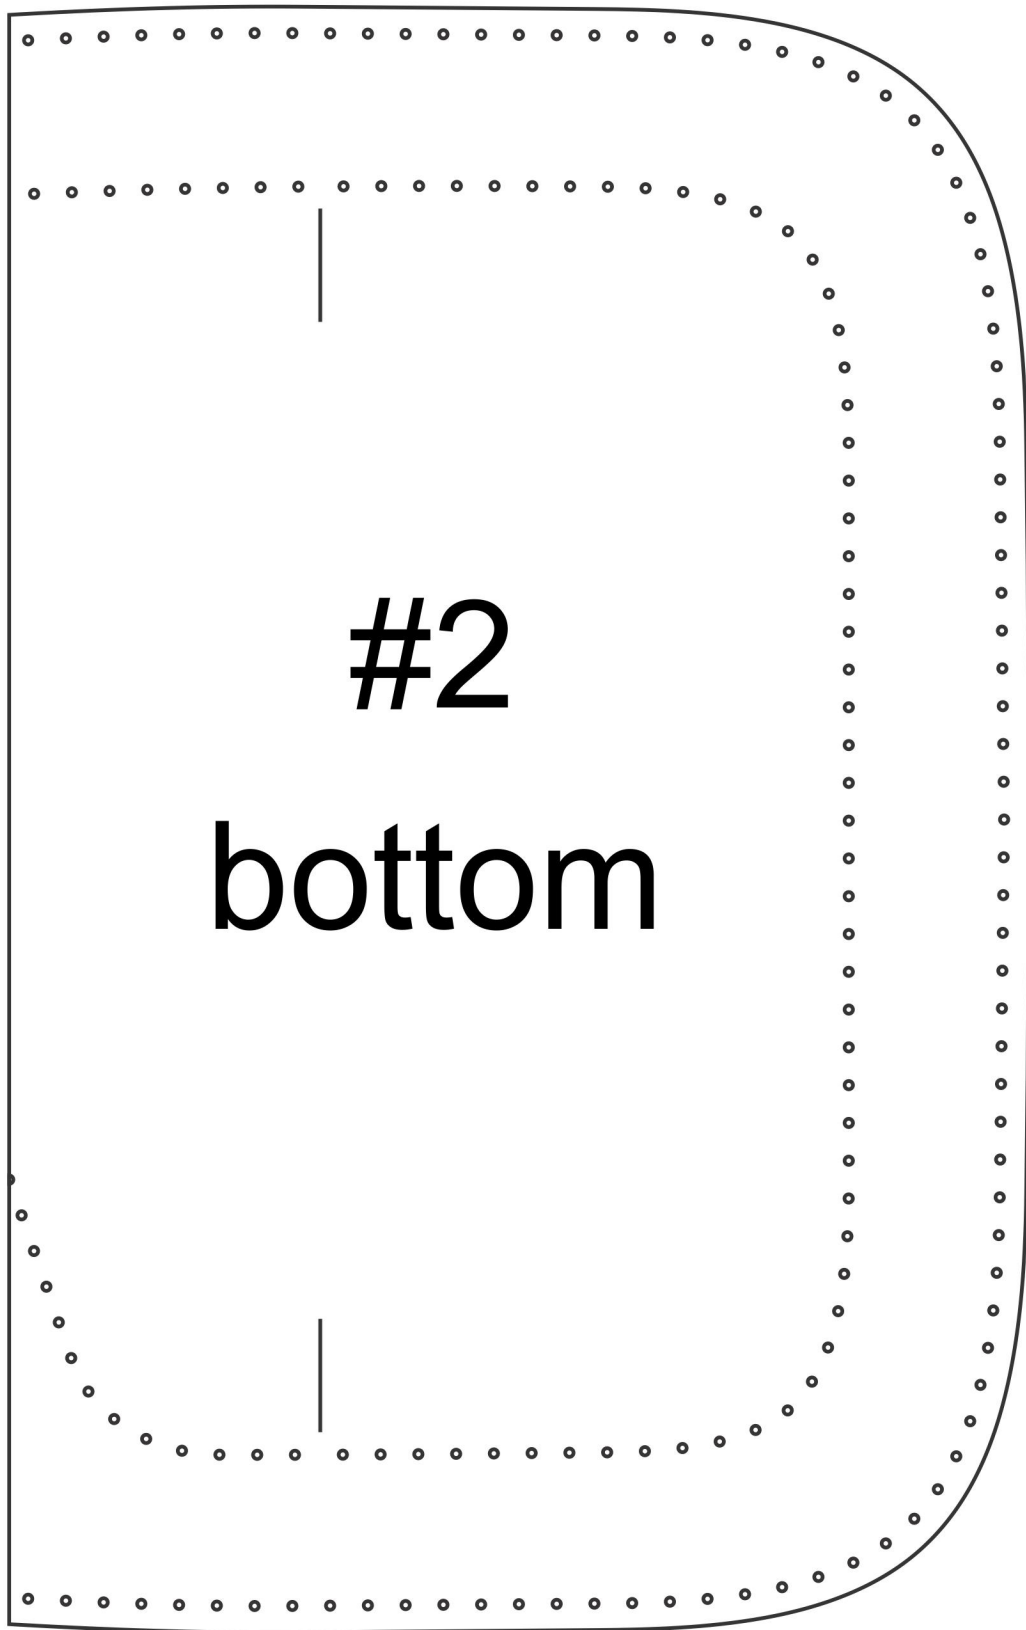

← Attention : This line length should be 240 mm after printing

Attention : This line length should be 180 mm after printing →

contact us : [EchoPic.au@gmail.com](mailto:EchoPic.au@gmail.com)

← Attention : This line length should be 240 mm after printing

Attention : This line length should be 180 mm after printing →

contact us : [EchoPic.au@gmail.com](mailto:EchoPic.au@gmail.com)

← Attention : This line length should be 240 mm after printing

Attention : This line length should be 180 mm after printing →

contact us : [EchoPic.au@gmail.com](mailto:EchoPic.au@gmail.com)

← Attention : This line length should be 240 mm after printing

Attention : This line length should be 180 mm after printing →

contact us : [EchoPic.au@gmail.com](mailto:EchoPic.au@gmail.com)