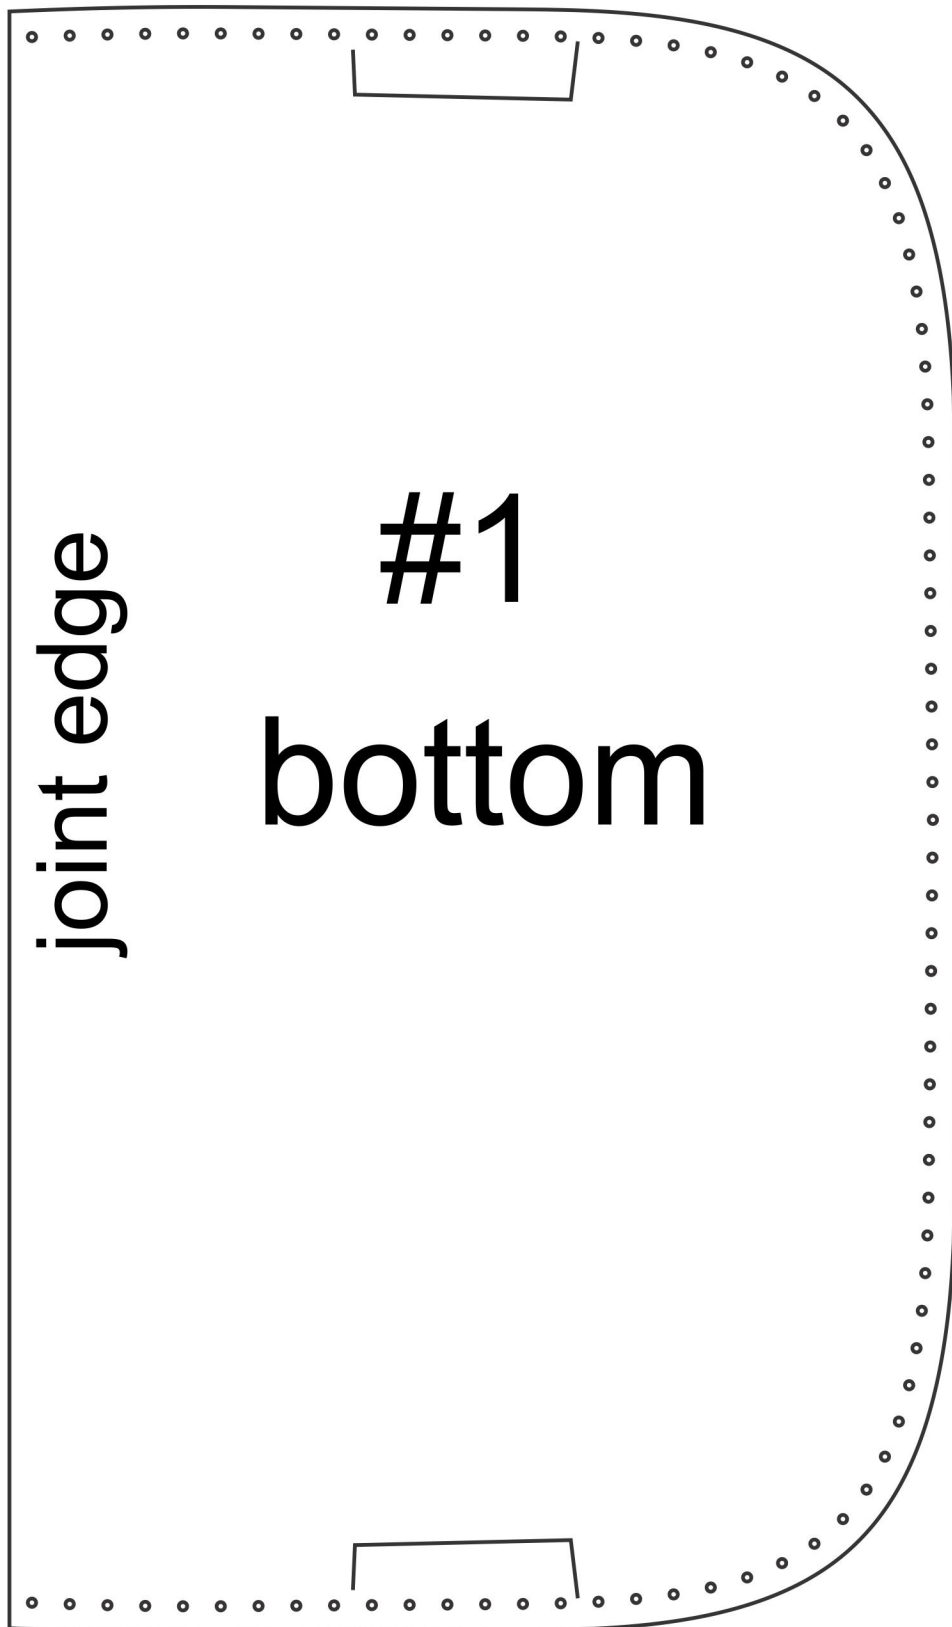

← Attention : This line length should be 240 mm after printing

Attention : This line length should be 180 mm after printing →

contact us : [EchoPic.au@gmail.com](mailto:EchoPic.au@gmail.com)

← Attention : This line length should be 240 mm after printing

Attention : This line length should be 180 mm after printing →

contact us : [EchoPic.au@gmail.com](mailto:EchoPic.au@gmail.com)

← Attention : This line length should be 240 mm after printing

Attention : This line length should be 180 mm after printing →

contact us : [EchoPic.au@gmail.com](mailto:EchoPic.au@gmail.com)

← Attention : This line length should be 240 mm after printing

Attention : This line length should be 180 mm after printing →

contact us : [EchoPic.au@gmail.com](mailto:EchoPic.au@gmail.com)