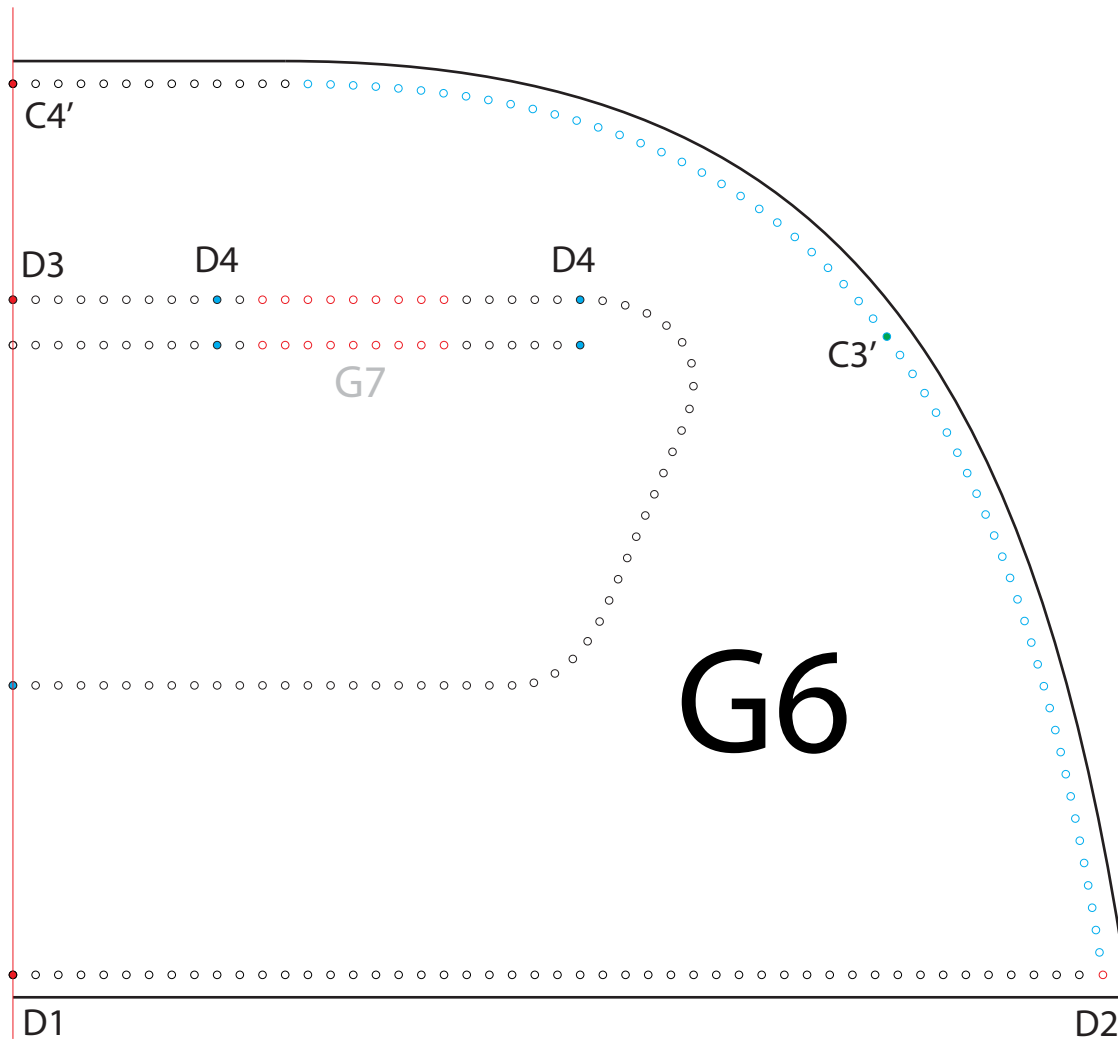

20mm

1 inch

20mm

1 inch

# G7

150 x 30 mm  
5.9 x 1.18 in

ropes - 200 mm/ 7.87 inch long and 6 mm/ 0.24 inch in diameter

20mm

1 inch

20mm

1 inch

20mm

1 inch

149.69 mm/ 5.89 in

145 mm/ 5.71 in

Zipper 1

G5'

D2

D1

C2

A1

156 mm / 6.14 in

20mm

1 inch

20mm

1 inch

G5

20mm