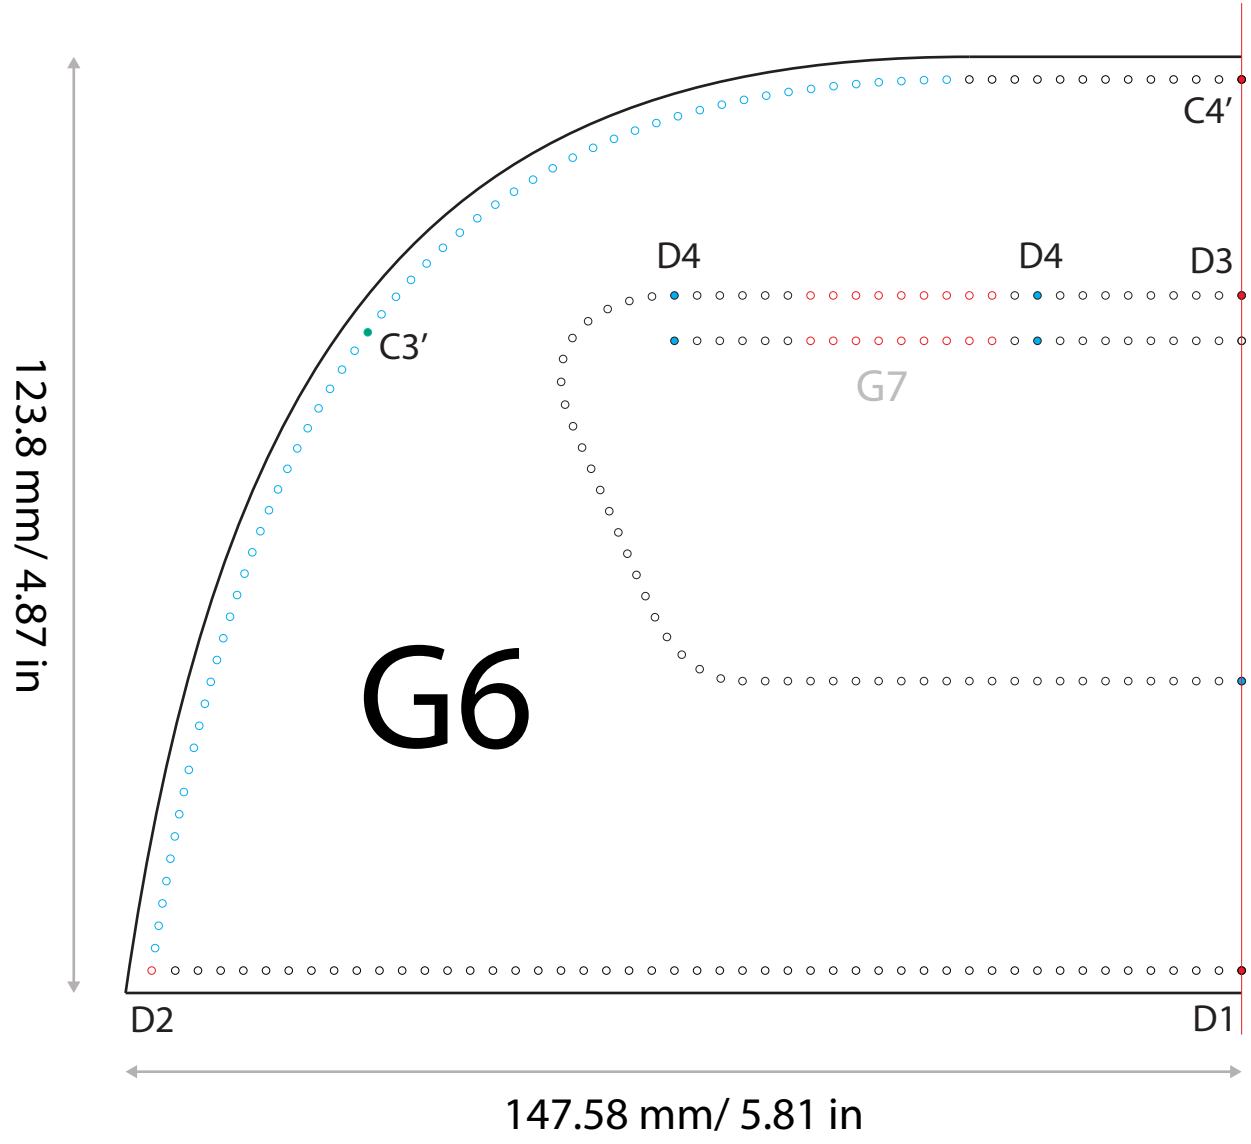

20mm

1 inch

20mm

1 inch

# G7

150 x 30 mm  
5.9 x 1.18 in

ropes - 200 mm/ 7.87 inch long and 6 mm/ 0.24 inch in diameter

20mm

1 inch

20mm

1 inch

20mm

1 inch

149.69 mm/ 5.89 in

145 mm/ 5.71 in

Zipper 1

G5'

D2

D1

C2

A1

156 mm / 6.14 in

20mm

1 inch

20mm

1 inch

G5

20mm