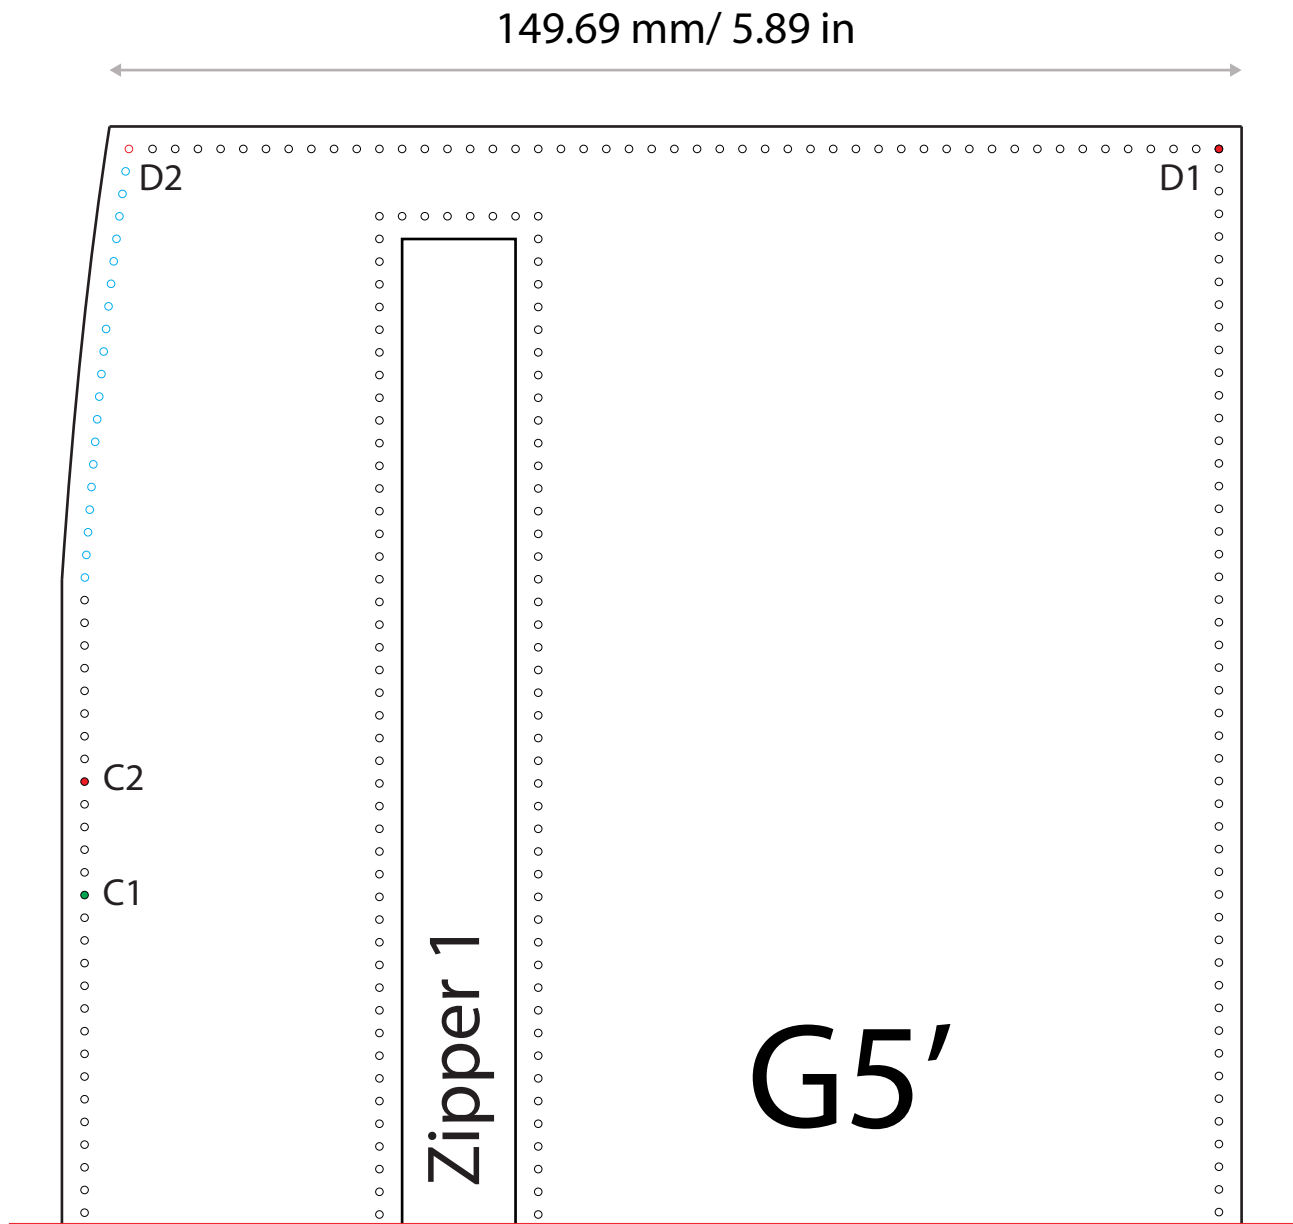

# G7

150 x 30 mm  
5.9 x 1.18 in

ropes - 200 mm/ 7.87 inch long and 6 mm/ 0.24 inch in diameter

20mm

1 inch

20mm

1 inch

20mm

1 inch

149.69 mm/ 5.89 in

145 mm/ 5.71 in

Zipper 1

G5'

D2

D1

C2

222 x 168 mm  
8.74 x 6.61 in

20mm

1 inch

20mm

1 inch

20mm

1 inch

G10'

# G14

18 x 110 mm  
0.7 x 4.33 in

258 x 150 mm  
10.15 x 5.9 in

20mm

1 inch

180 x 150 mm  
7.08 x 5.9 in

20mm

1 inch