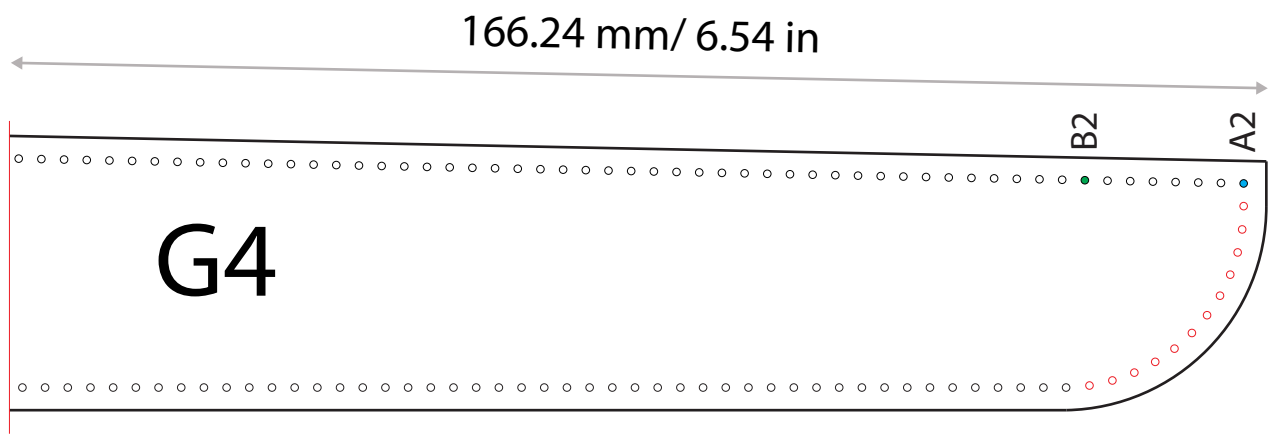

B2

A2

A2

B1

A1

252.17 mm/ 9.93 in

1 inch

20mm

20mm

1 inch

20mm

1 inch

20mm

1 inch

20mm

1 inch

# G7

150 x 30 mm  
5.9 x 1.18 in

ropes - 200 mm/ 7.87 inch long and 6 mm/ 0.24 inch in diameter

20mm

1 inch

20mm

1 inch

20mm

# G14

18 x 110 mm  
0.7 x 4.33 in

258 x 150 mm  
10.15 x 5.9 in

20mm

1 inch

180 x 150 mm  
7.08 x 5.9 in

20mm

1 inch