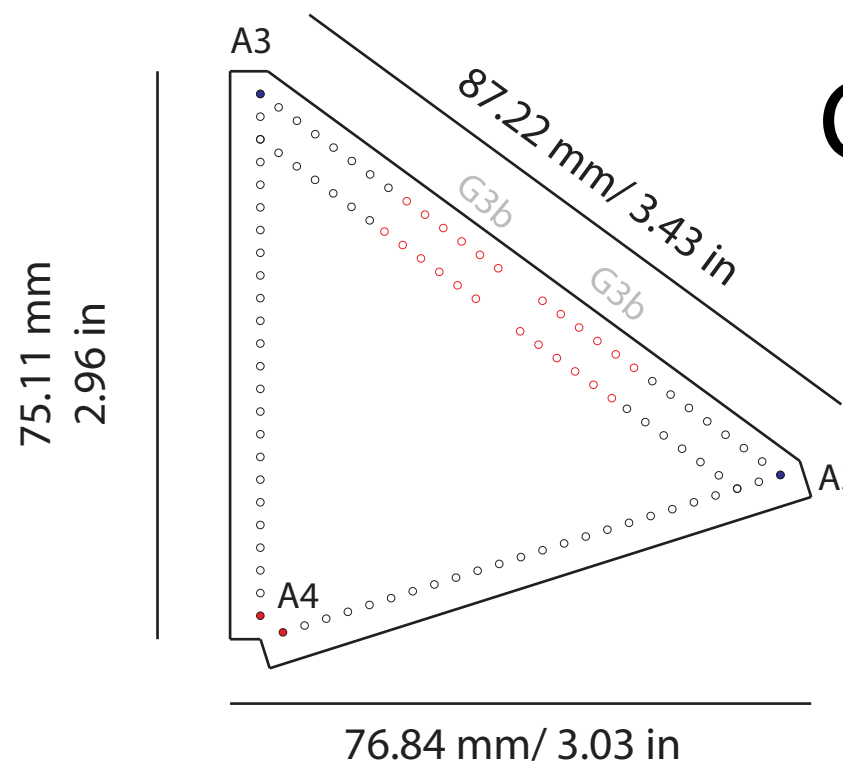

B2

A2

A2

B1

A1

252.17 mm/ 9.93 in

1 inch

20mm

20mm

1 inch

20mm

1 inch

20mm

1 inch

20mm

1 inch

# G7

150 x 30 mm  
5.9 x 1.18 in

ropes - 200 mm/ 7.87 inch long and 6 mm/ 0.24 inch in diameter

20mm

1 inch

20mm

1 inch

20mm

# G14

18 x 110 mm  
0.7 x 4.33 in

258 x 150 mm  
10.15 x 5.9 in

20mm

1 inch

180 x 150 mm  
7.08 x 5.9 in

20mm

1 inch