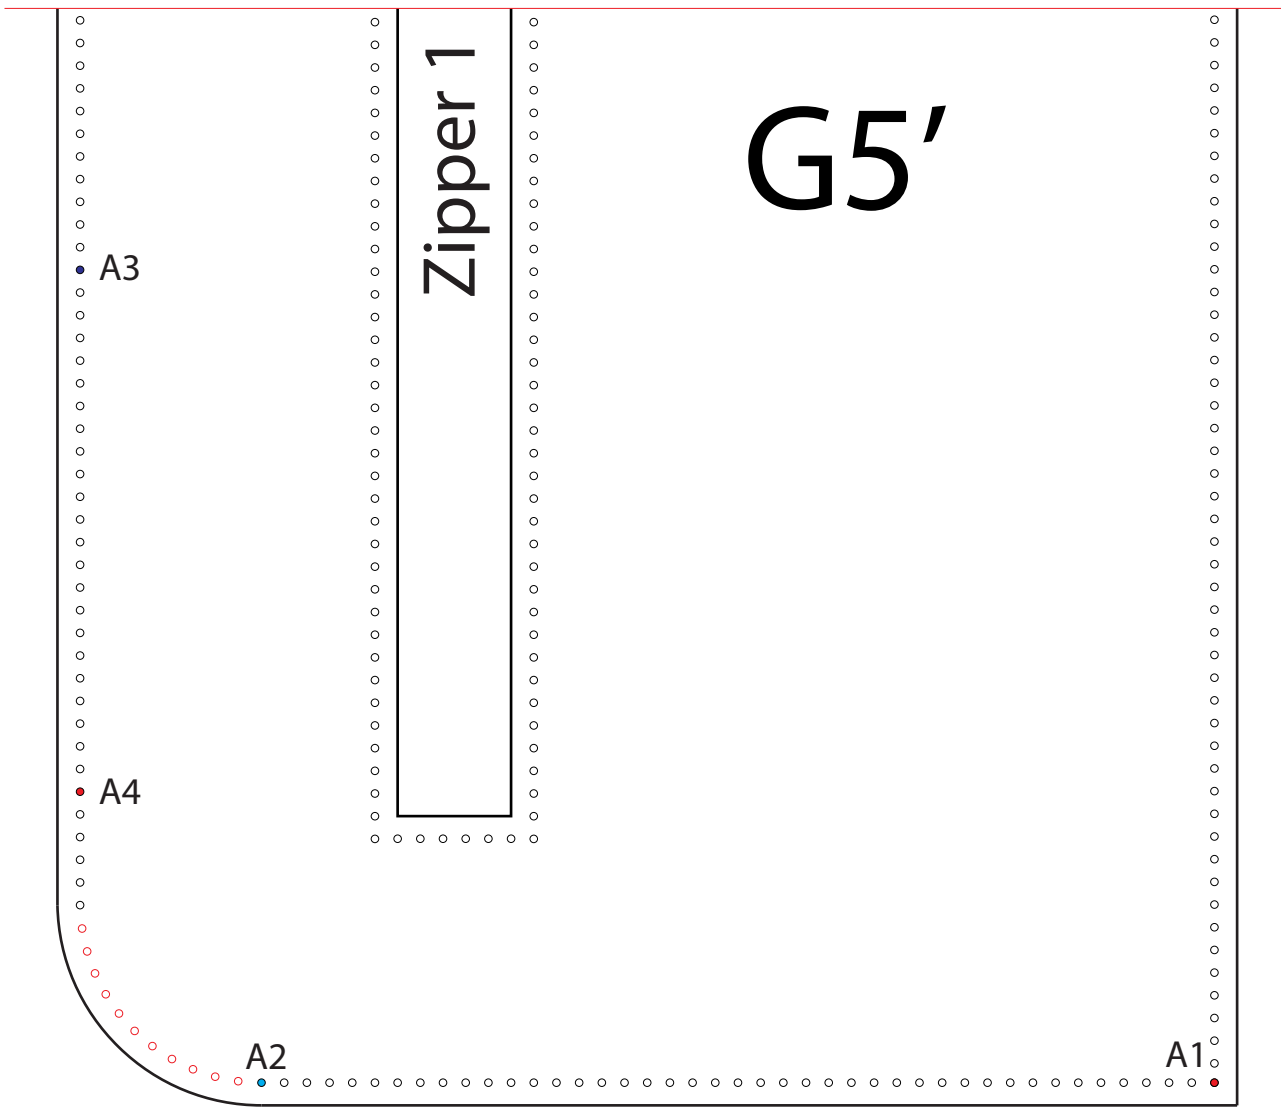

Zipper 1

G5'

A3

A4

A2

A1

156 mm / 6.14 in

20mm

1 inch