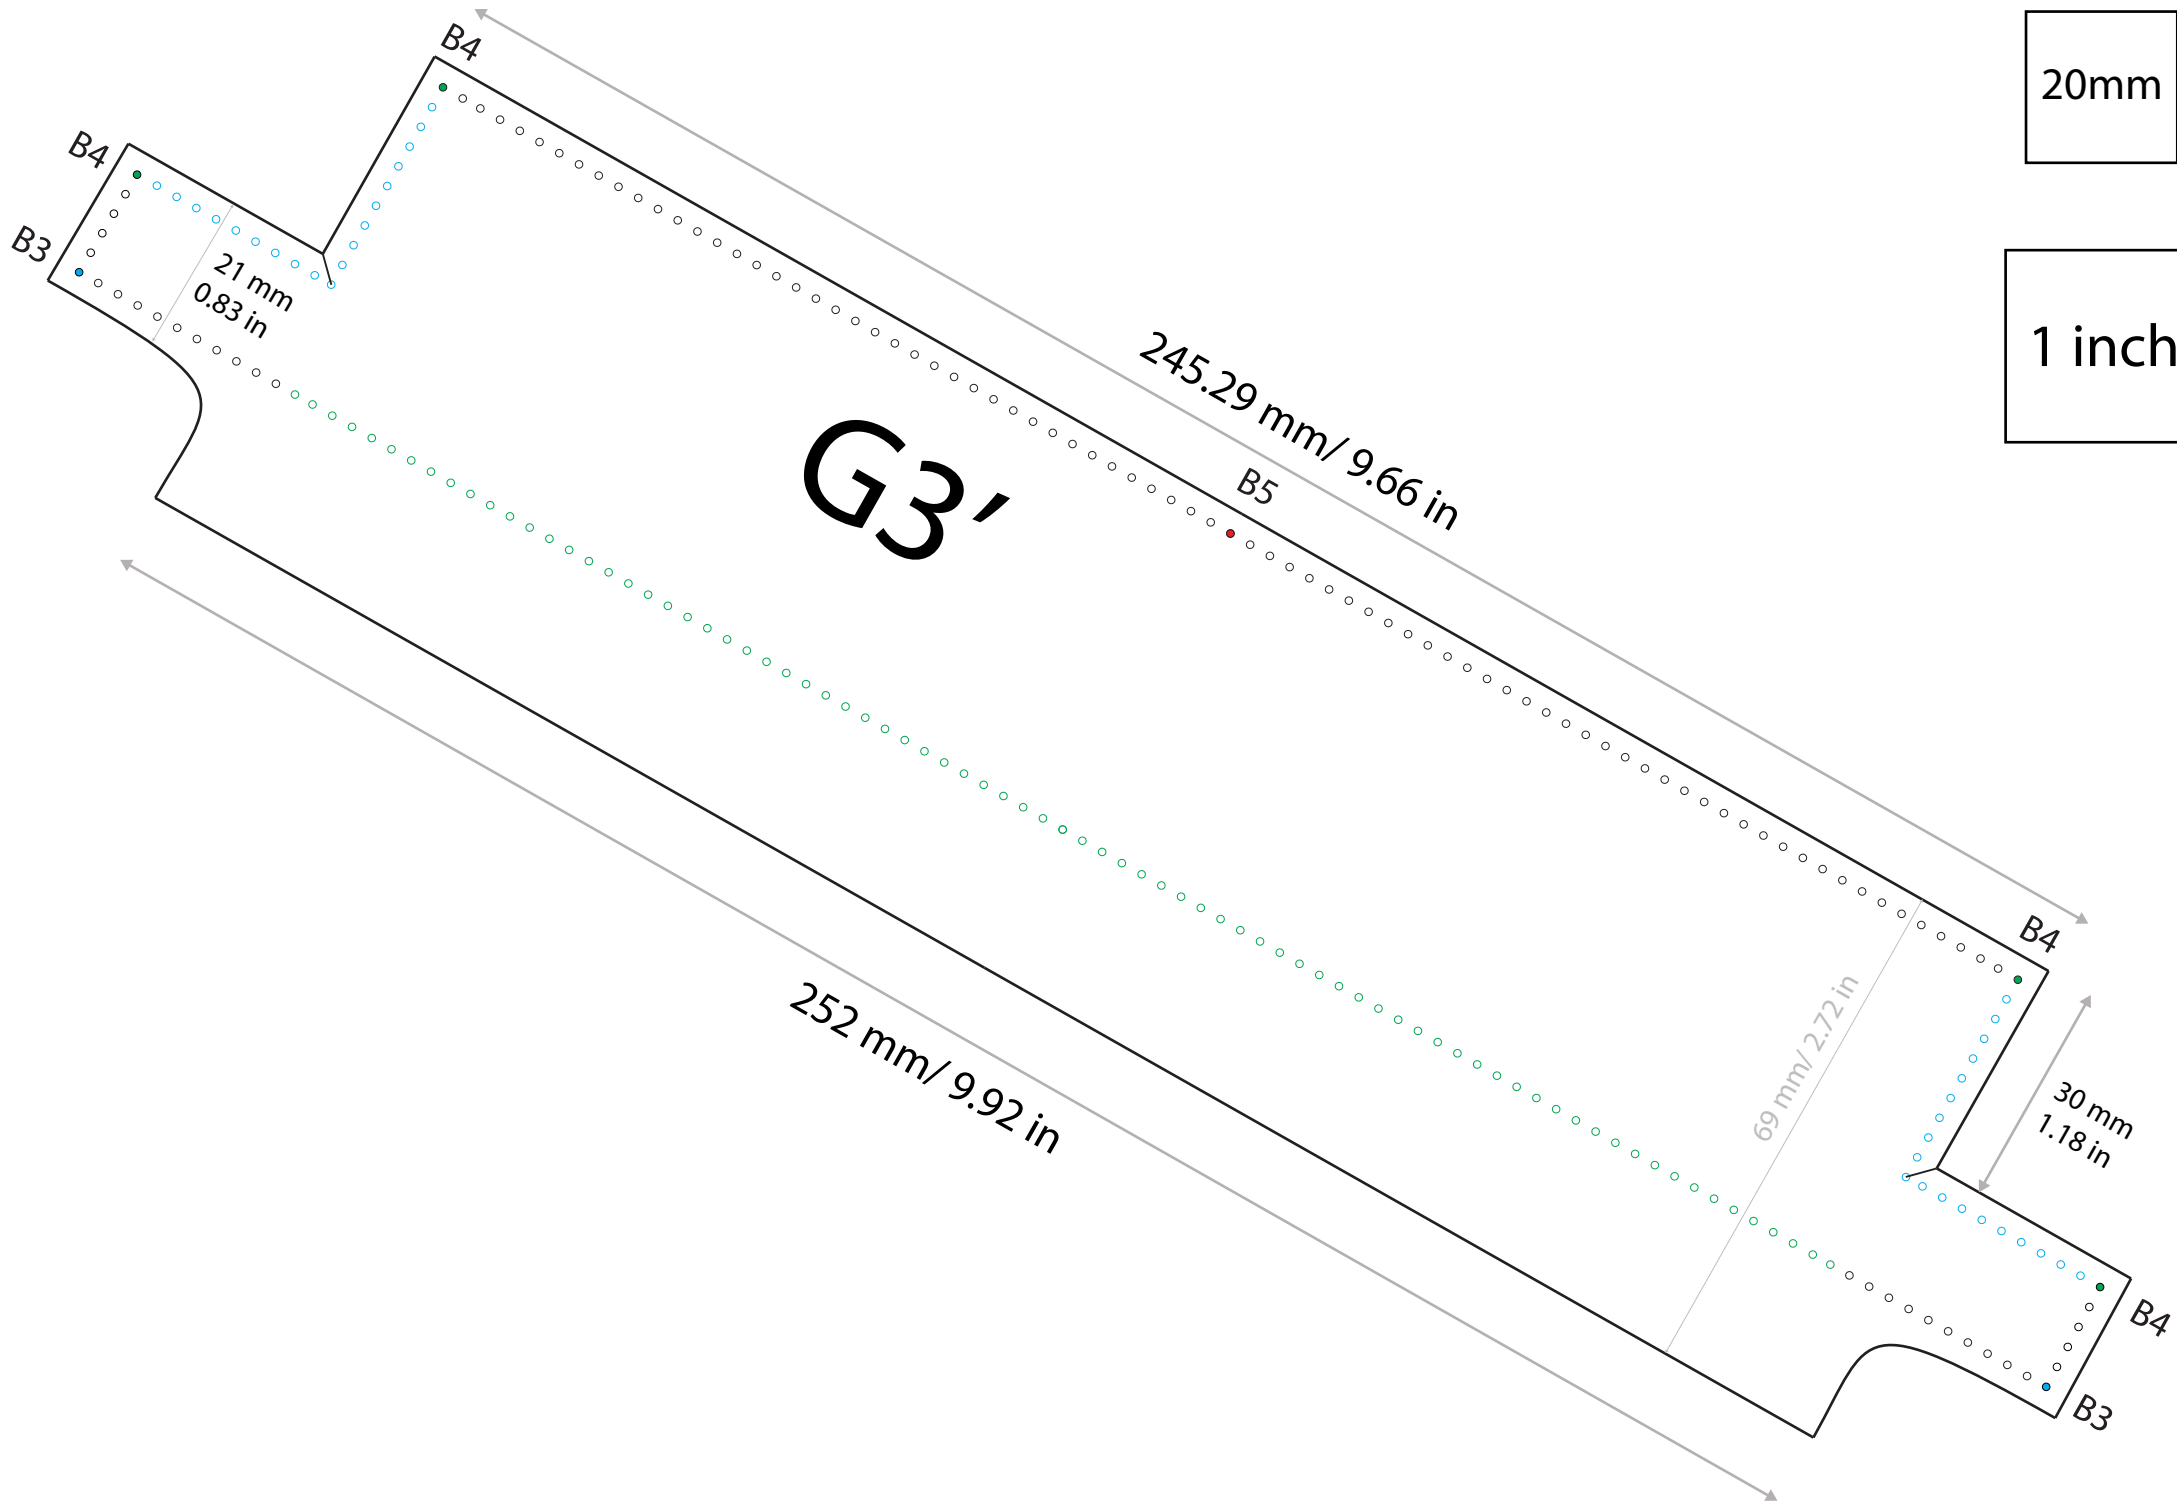

20mm

1 inch

20mm

1 inch

20mm

1 inch

20mm

1 inch

# G7

150 x 30 mm  
5.9 x 1.18 in

ropes - 200 mm/ 7.87 inch long and 6 mm/ 0.24 inch in diameter

20mm

1 inch

20mm

1 inch

20mm

1 inch

149.69 mm/ 5.89 in

145 mm/ 5.71 in

Zipper 1

G5'

D2

D1

C2

# G14

18 x 110 mm  
0.7 x 4.33 in

258 x 150 mm  
10.15 x 5.9 in

20mm

1 inch

180 x 150 mm  
7.08 x 5.9 in

20mm

1 inch