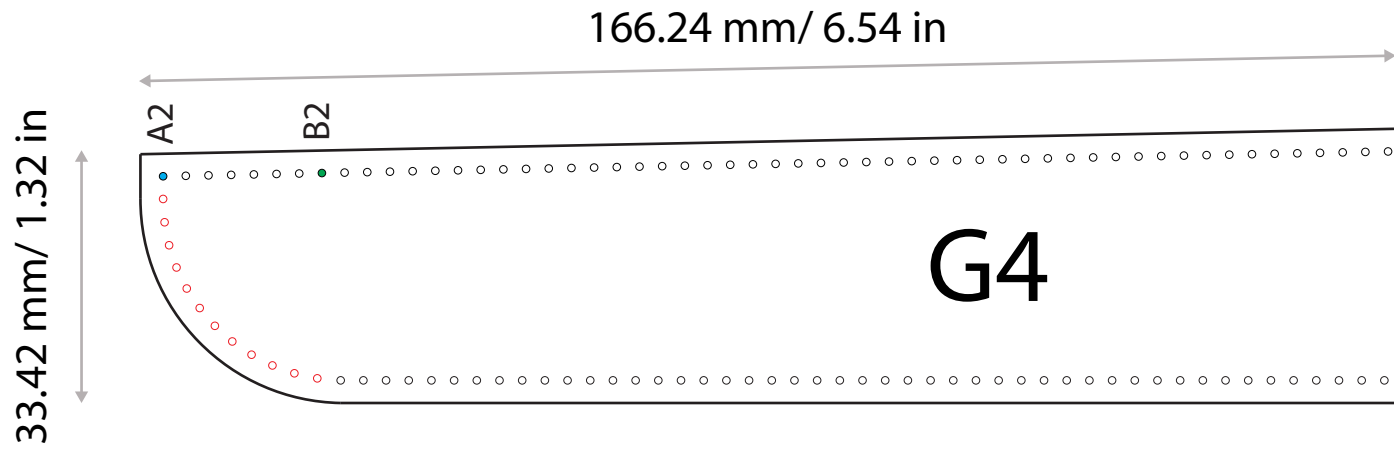

B2

A2

A2

B1

A1

252.17 mm/ 9.93 in

1 inch

20mm

20mm

1 inch

20mm

1 inch

20mm

1 inch

20mm

1 inch

# G7

150 x 30 mm  
5.9 x 1.18 in

ropes - 200 mm/ 7.87 inch long and 6 mm/ 0.24 inch in diameter

20mm

1 inch

20mm

1 inch

20mm

# G14

18 x 110 mm  
0.7 x 4.33 in

258 x 150 mm  
10.15 x 5.9 in

20mm

1 inch

180 x 150 mm  
7.08 x 5.9 in

20mm

1 inch