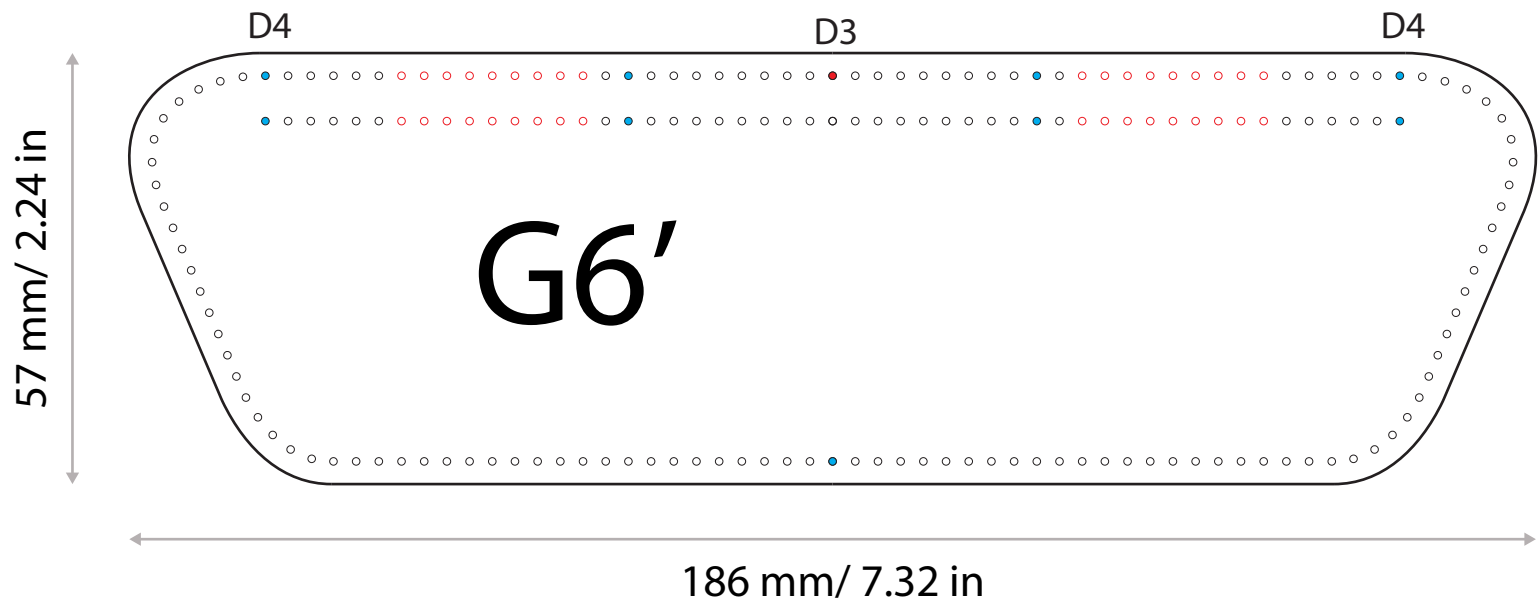

B2

A2

A2

B1

A1

252.17 mm/ 9.93 in

1 inch

20mm

20mm

1 inch

20mm

1 inch

20mm

1 inch

20mm

1 inch

# G7

150 x 30 mm  
5.9 x 1.18 in

ropes - 200 mm/ 7.87 inch long and 6 mm/ 0.24 inch in diameter

20mm

1 inch

20mm

1 inch

20mm

# G14

18 x 110 mm  
0.7 x 4.33 in

258 x 150 mm  
10.15 x 5.9 in

20mm

1 inch

180 x 150 mm  
7.08 x 5.9 in

20mm

1 inch