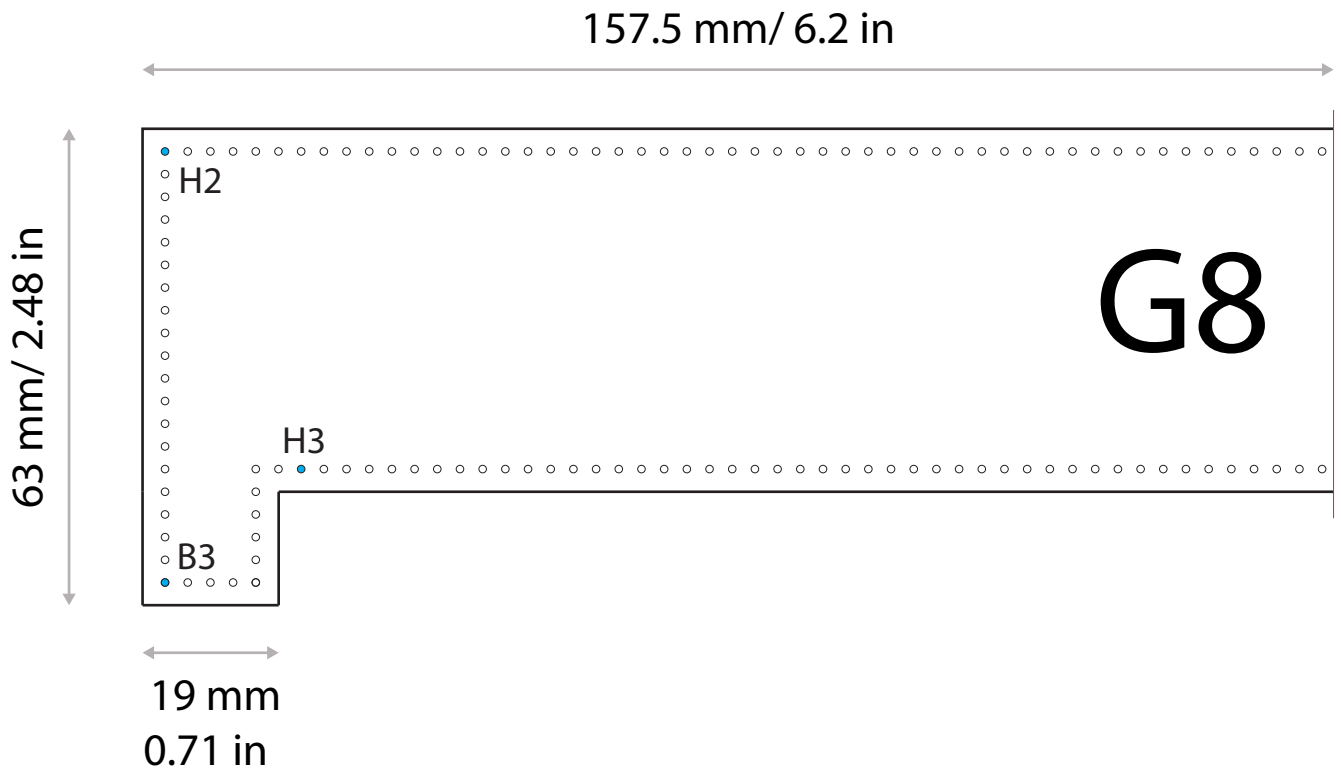

1 inch

20mm

264 x 39 mm
10.39 x 1.53 in

A diagram of a G4a barcode. The barcode consists of a series of dots, with a central section of red dots. Labels are placed at the corners: C4' (top left), C2' (top center), C4 (bottom left), and C5' (bottom right). The dots are colored: blue for C4', green for C2', blue for C4, and red for C5'.

S1

S2

S1

S2

1 inch

20mm

157.5 x 63 mm
6.2 x 2.48 in

157.5 x 63 mm
6.2 x 2.48 in

1 inch

20mm

1 inch

20mm

1 inch

20mm

196 x 42 mm
7.71 x 1.65 in

273 x 57 mm
10.74 x 2.24 in

20mm

172.5 x 36 mm

6.79 x 1.41 in

54 x 208.5 mm
2.12 x 8.2 in

1 inch

20mm

54 x 208.5 mm
2.12 x 8.2 in

1 inch