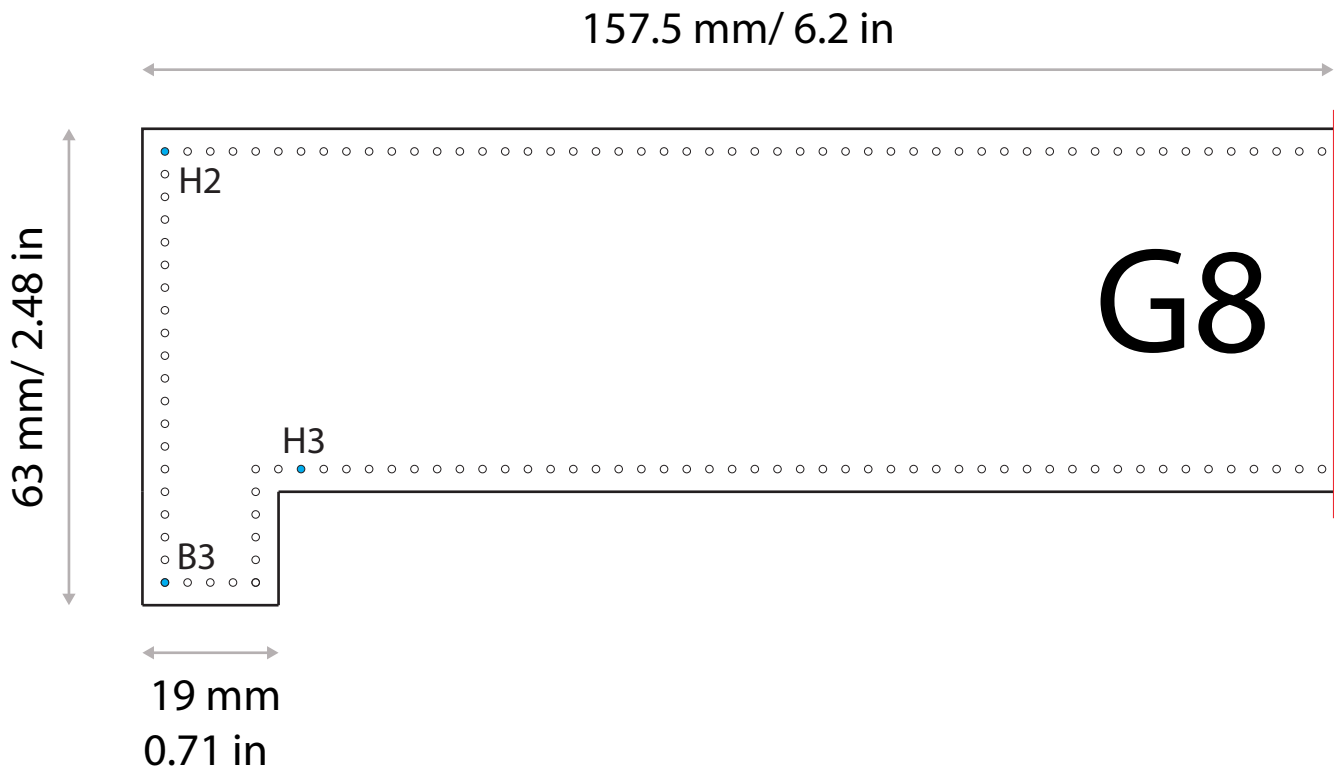

1 inch

20mm

264 x 39 mm
10.39 x 1.53 in

A diagram of a G4a barcode. The barcode consists of a series of dots, with a central section of red dots. Labels are placed at the corners: C4' (top left), C2' (top center), C4 (bottom left), and C5' (bottom right). The dots are colored: blue for C4', green for C2', blue for C4, and red for C5'.

S1

S2

S1

S2

1 inch

20mm

157.5 x 63 mm
6.2 x 2.48 in

157.5 x 63 mm
6.2 x 2.48 in

1 inch

20mm

1 inch

20mm

1 inch

20mm

196 x 42 mm
7.71 x 1.65 in

273 x 57 mm
10.74 x 2.24 in

20mm

172.5 x 36 mm

6.79 x 1.41 in

54 x 208.5 mm
2.12 x 8.2 in

1 inch

20mm

54 x 208.5 mm
2.12 x 8.2 in

1 inch