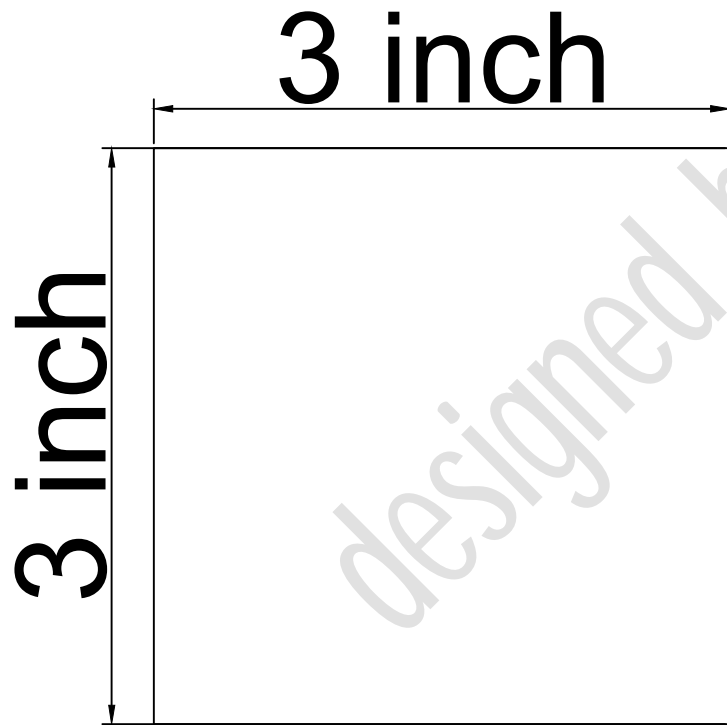

Video here - <https://youtu.be/-PEB3Qi6ENM>

Test page

Print and check with a ruler - the dimensions should be the same!

- cut out

- - - - - cut

length - 75cm/30"