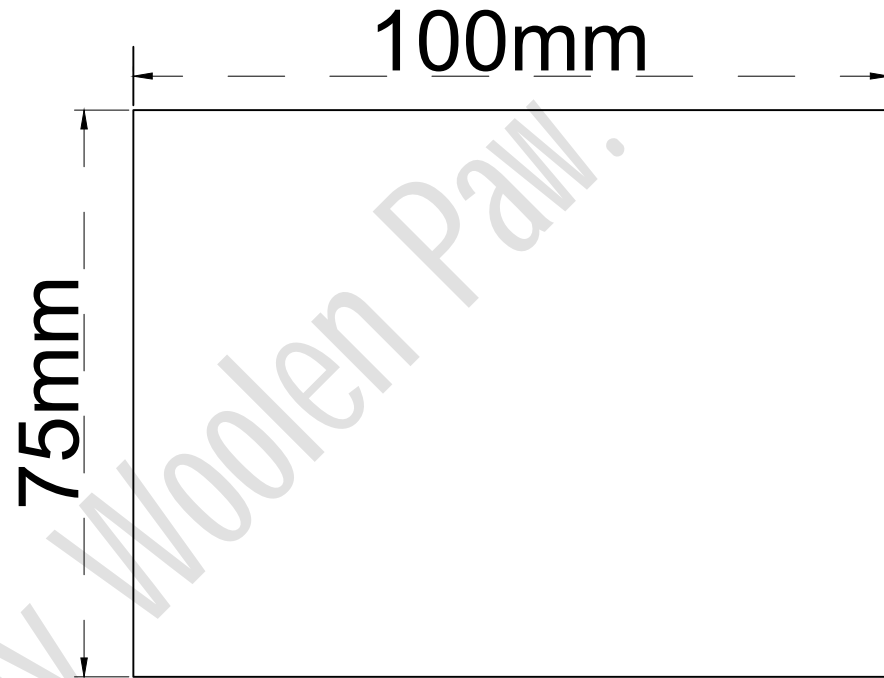

Video here - <https://youtu.be/-PEB3Qi6ENM>

Test page

Print and check with a ruler - the dimensions should be the same!

- cut out

- - - - - cut

length - 75cm/30"