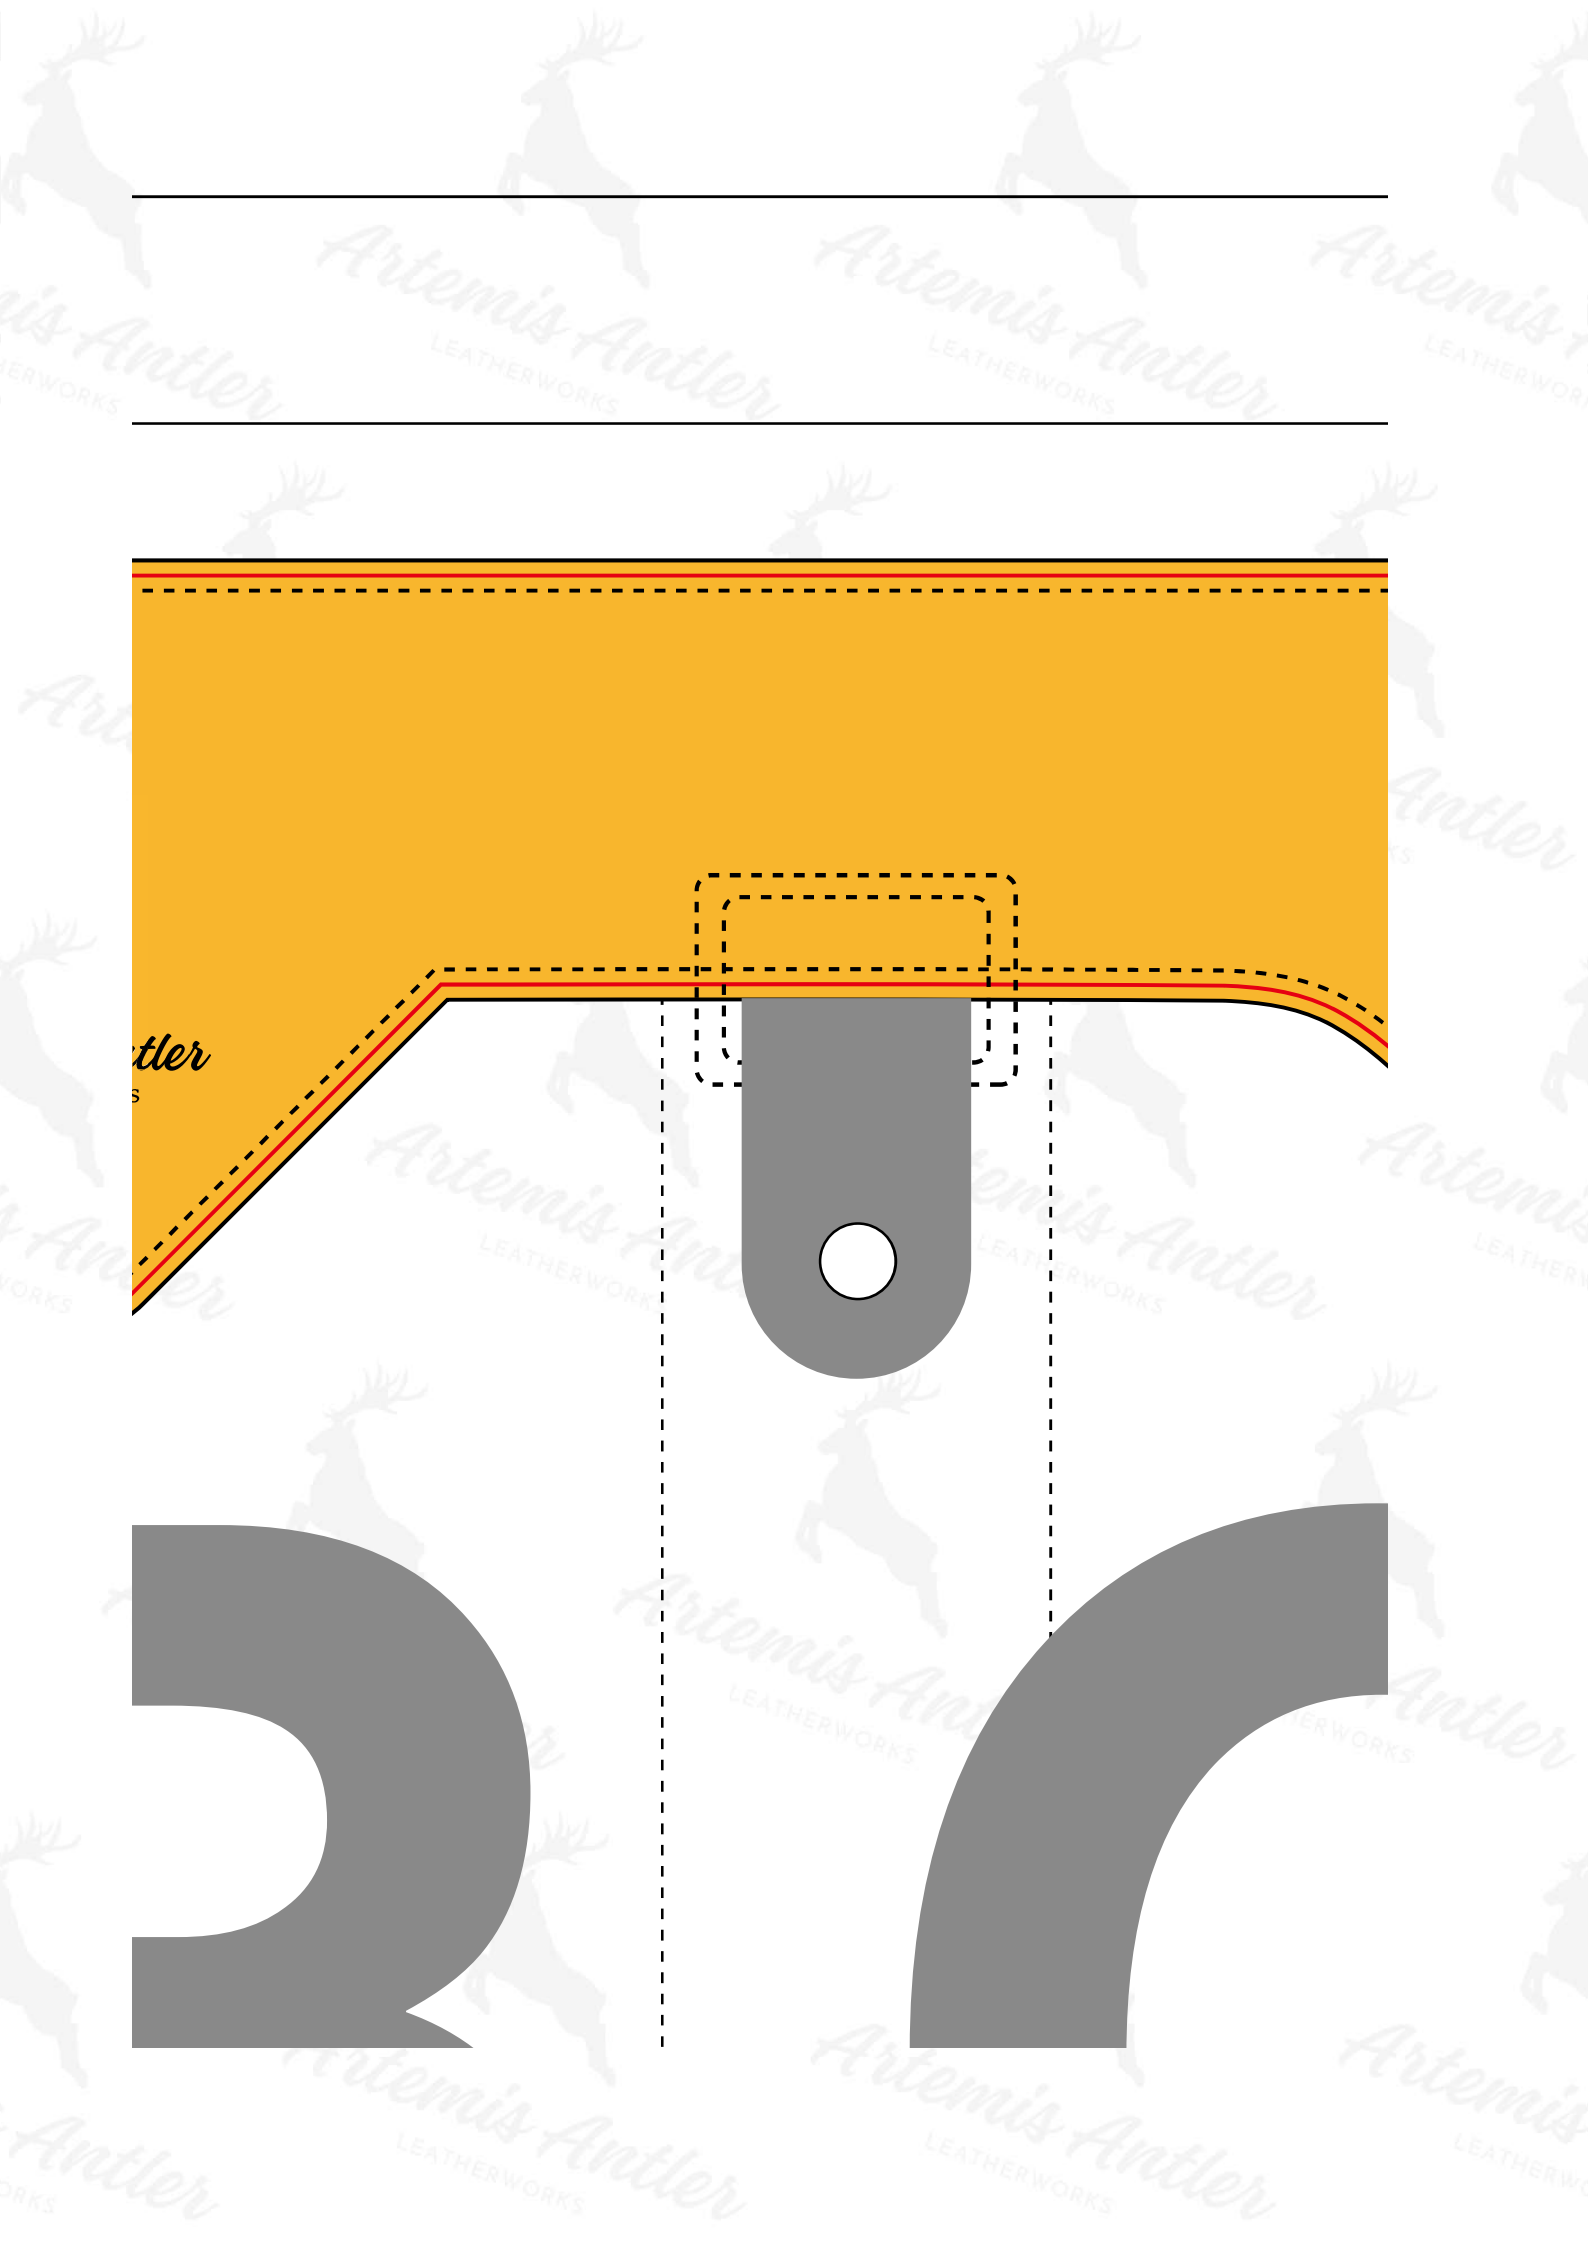

Hanc

Artemis Antler

$1/2 \times 2$

Piping x

Top Side x 2

4

30

Front
Back