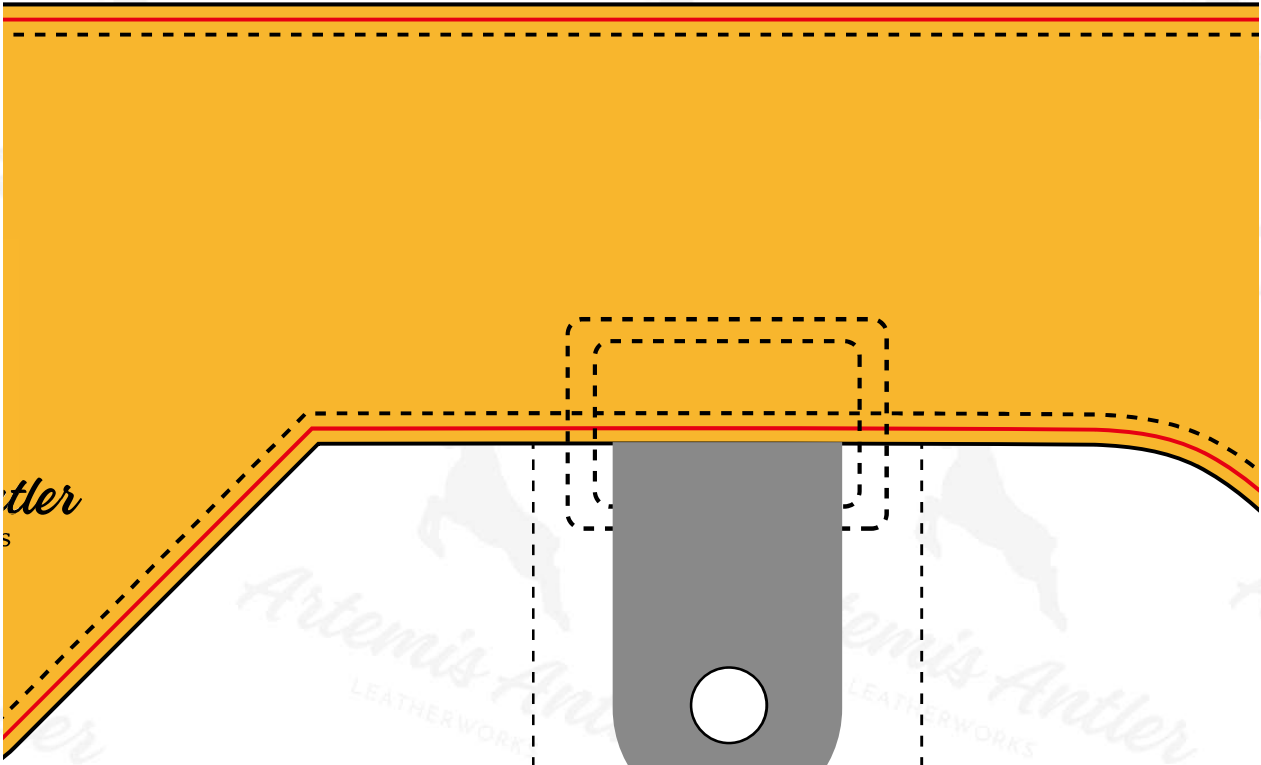

Hanc

Artemis Antler

$1/2 \times 2$

Piping x

Top Side x 2

4

30

Front
Back