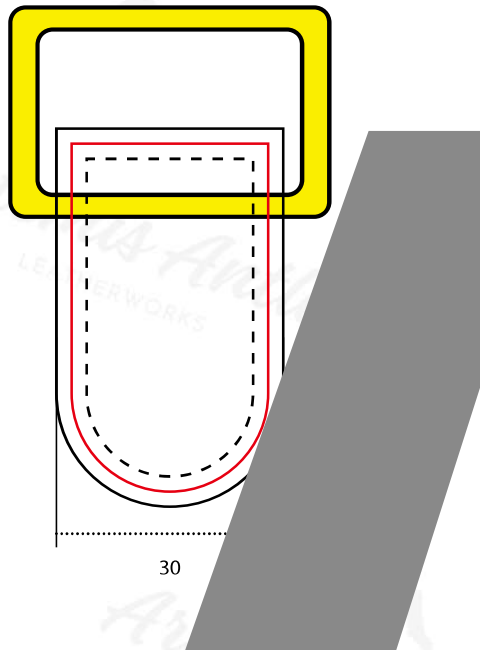

Hanc

Artemis Antler

$1/2 \times 2$

Piping x

Top Side x 2

4

30

Front
Back