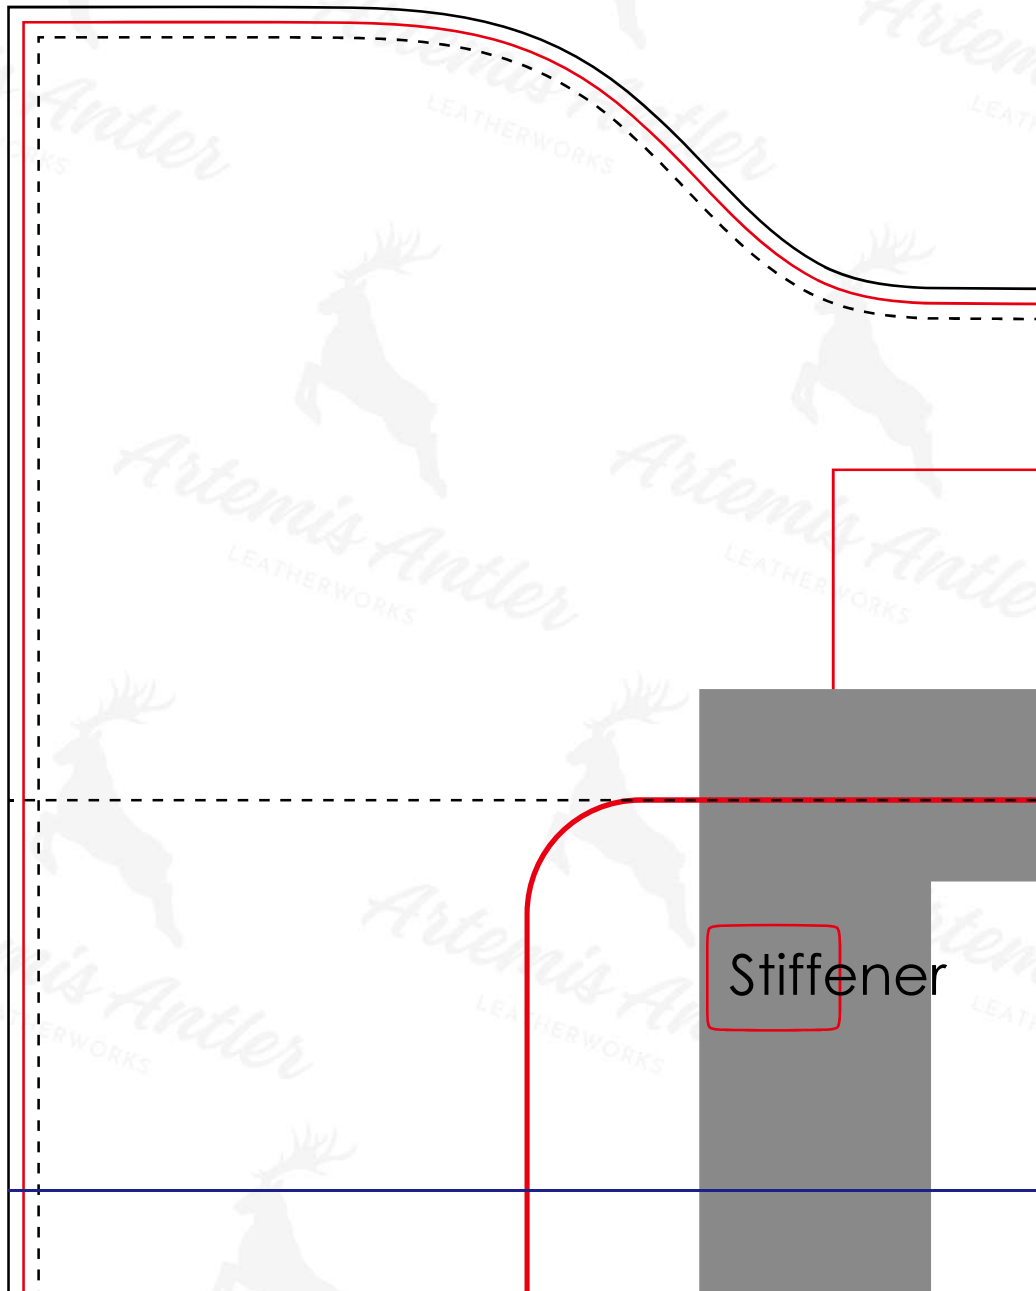

Hanc

Artemis Antler

$1/2 \times 2$

Piping x

Top Side x 2

4

30

Front
Back

x2

Side Strc

Stiffener

ap x 4

Botto

m

© 2024. Artemis Antler
all rights reserved.

© 2024. Artemis Antler
all rights reserved.