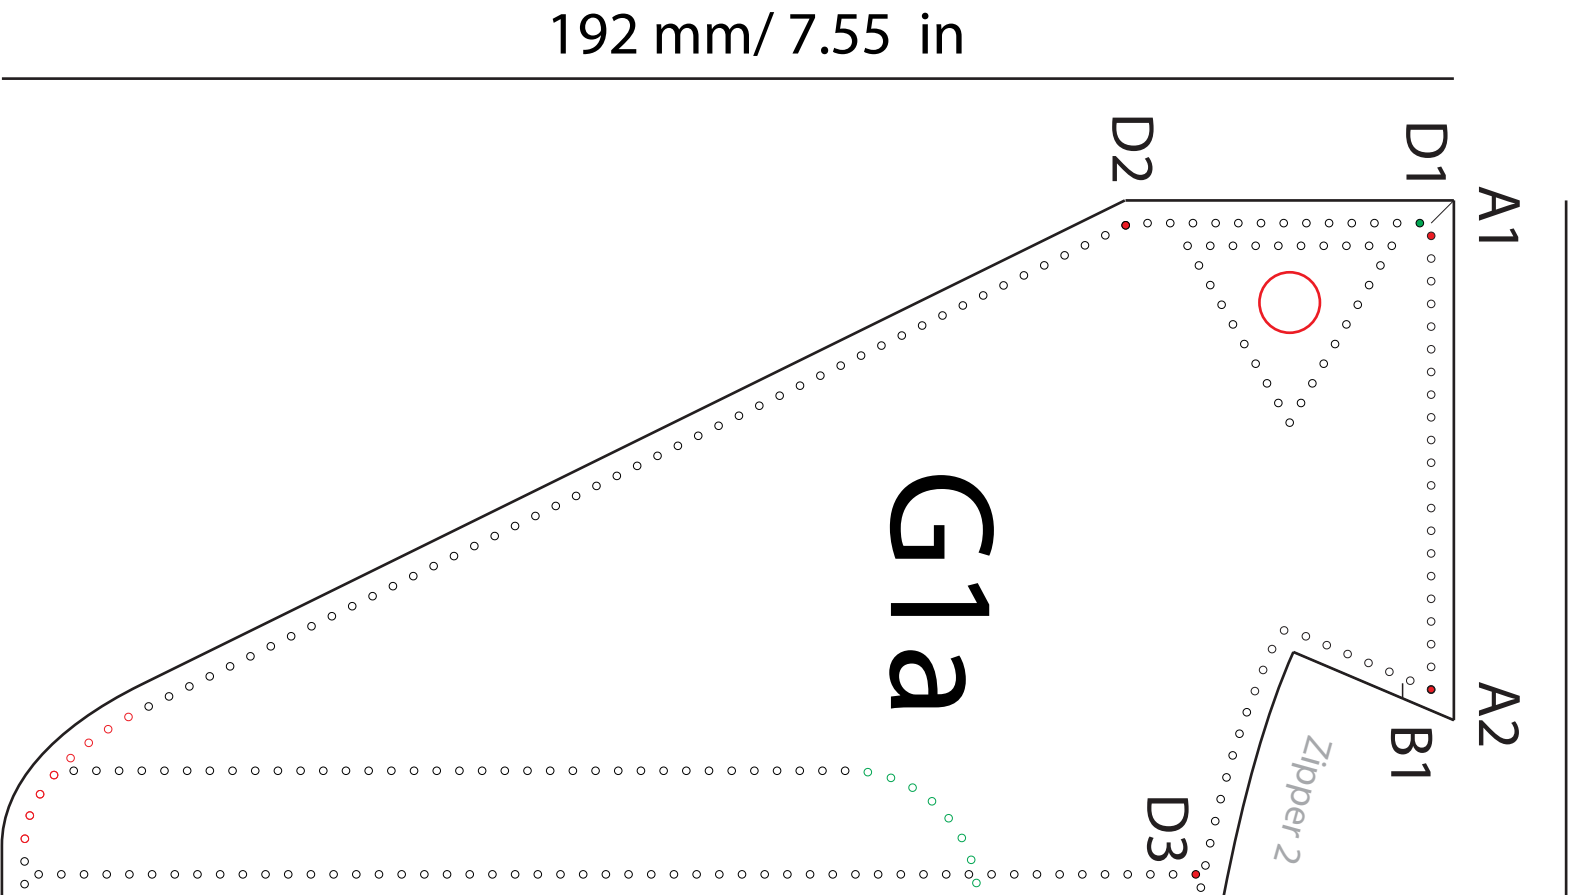

92.14 mm / 3.62 in

20mm

1 inch

20mm

1 inch

20mm

1 inch

240 x 132 mm
9.44 x 5.19 in

1 inch

20mm

174.87 mm / 6.88 in

89.02 mm / 3.5 in

Zipper 2

A2 B1

G3b

A1

20mm

100 x 33 mm
3.93 x 1.29 in

1 inch

G6

15 x 90 mm
0.59 x 3.54 in

200x33 mm / 7.87 x 1.29 in

G7

Strap

200x24 mm / 7.87 x 0.94 in

S

20mm

1 inch