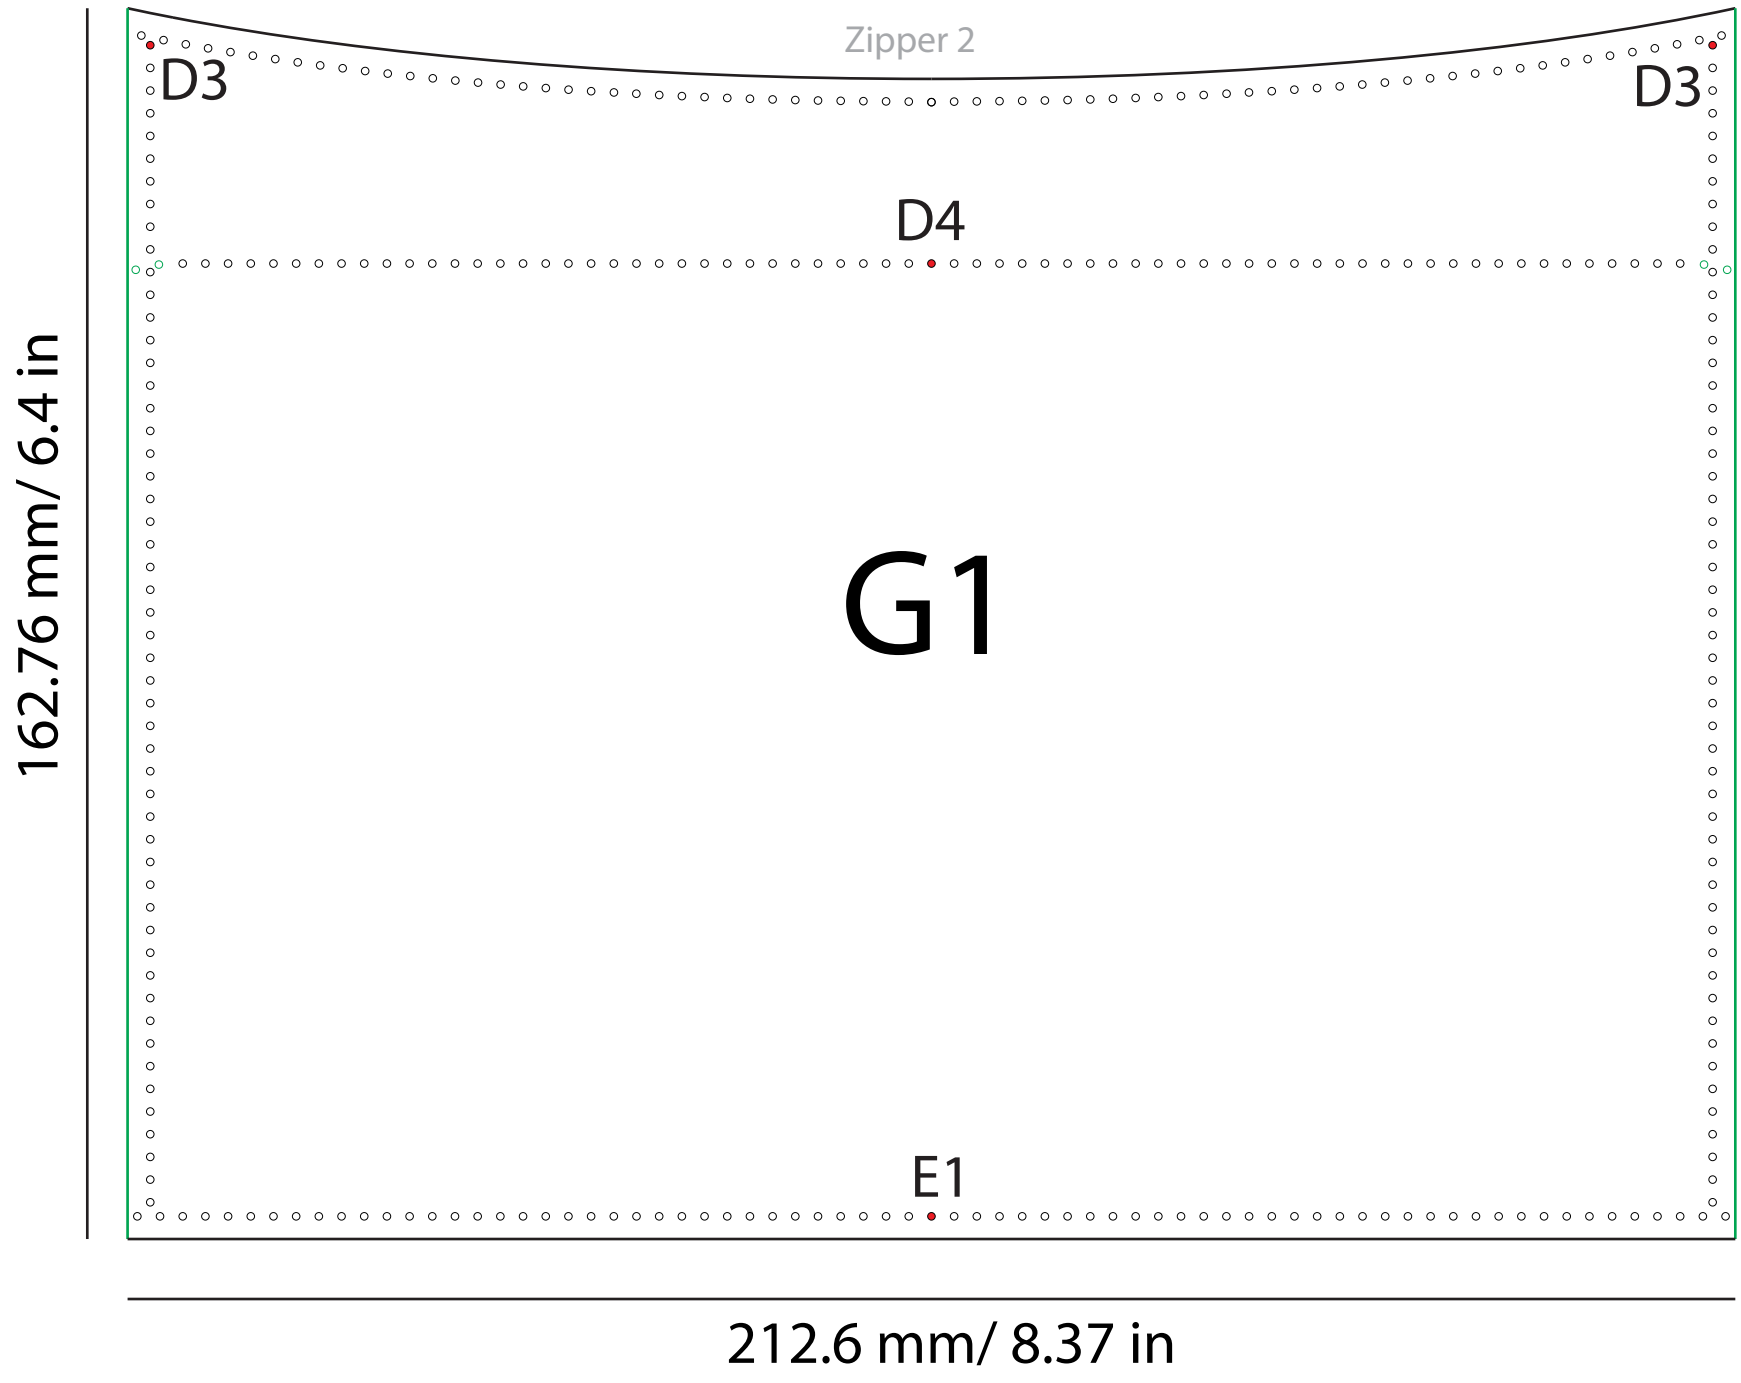

92.14 mm / 3.62 in

20mm

1 inch

20mm

1 inch

20mm

1 inch

240 x 132 mm
9.44 x 5.19 in

1 inch

20mm

174.87 mm / 6.88 in

89.02 mm / 3.5 in

Zipper 2

A2 B1

G3b

A1

20mm

100 x 33 mm
3.93 x 1.29 in

1 inch

G6

15 x 90 mm
0.59 x 3.54 in

200x33 mm / 7.87 x 1.29 in

G7

Strap

200x24 mm / 7.87 x 0.94 in

S

20mm

1 inch