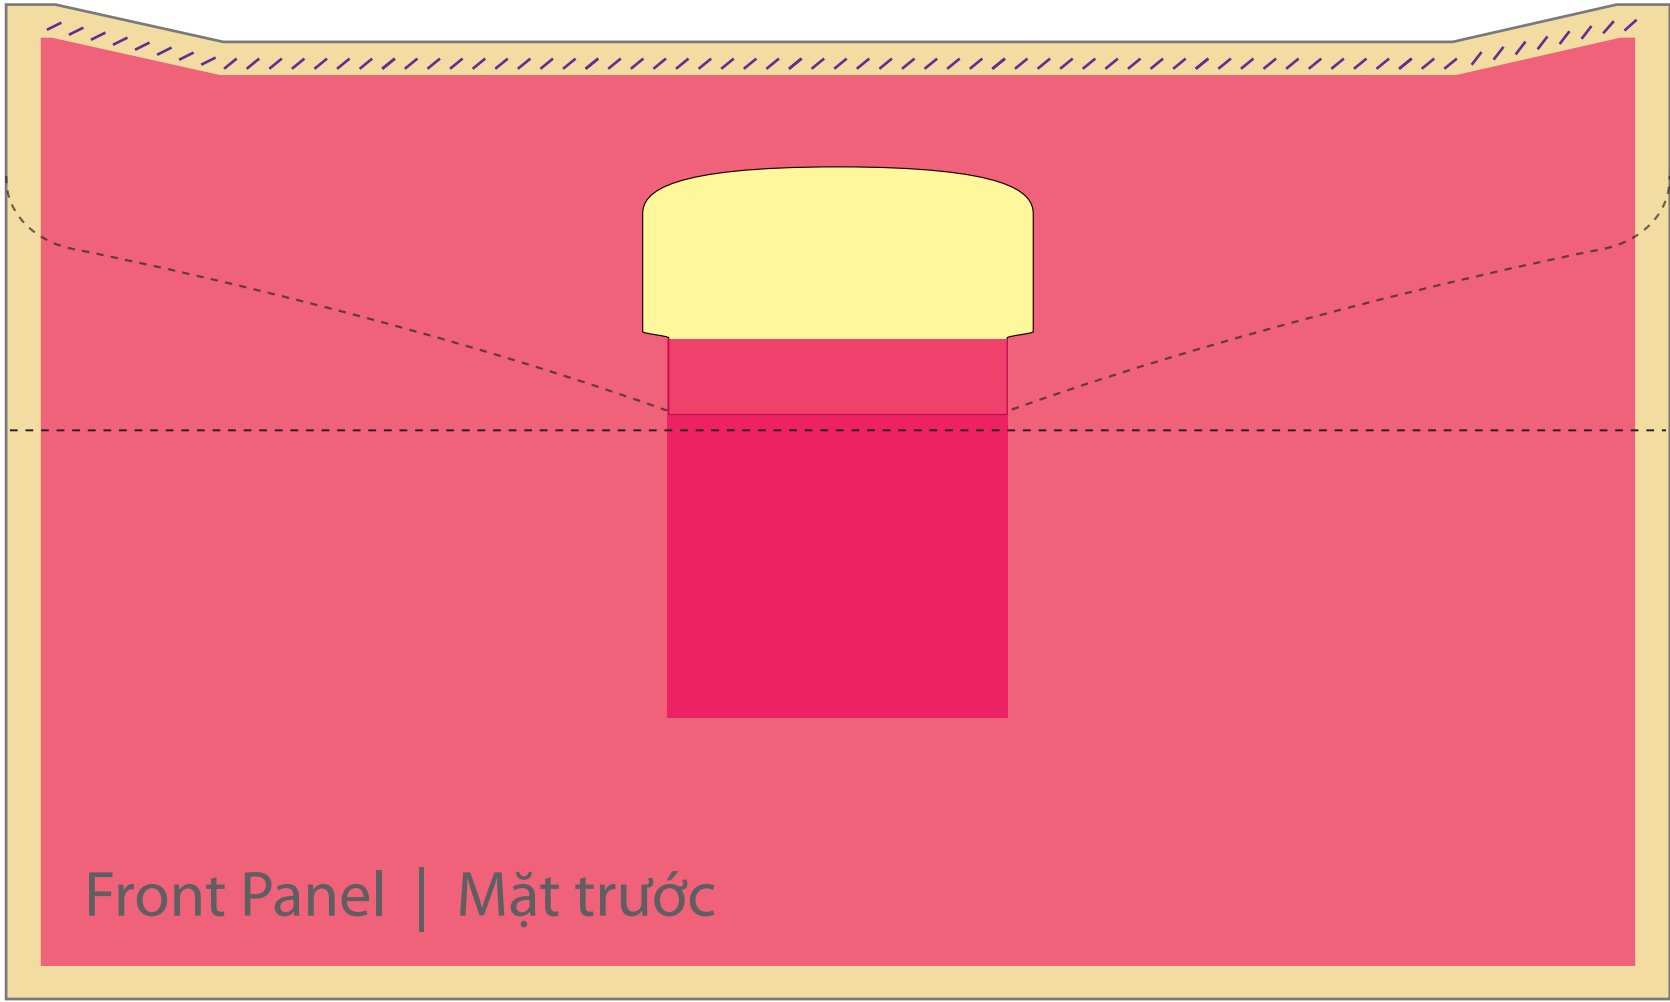

A4

NGOCTRAM CLUTCH size 220

My Instagram: @GlamorUnique

FRONT PANEL

FLAP

Phone area

Back Panel | Mặt sau

Bank cards

Gusset | Hông

Stiffener Panels | Đáy

Reinforced of Front Panel  
Gia cố mặt trước

Reinforced

Reinforced of Back Panel  
Gia cố mặt sau

Phone area