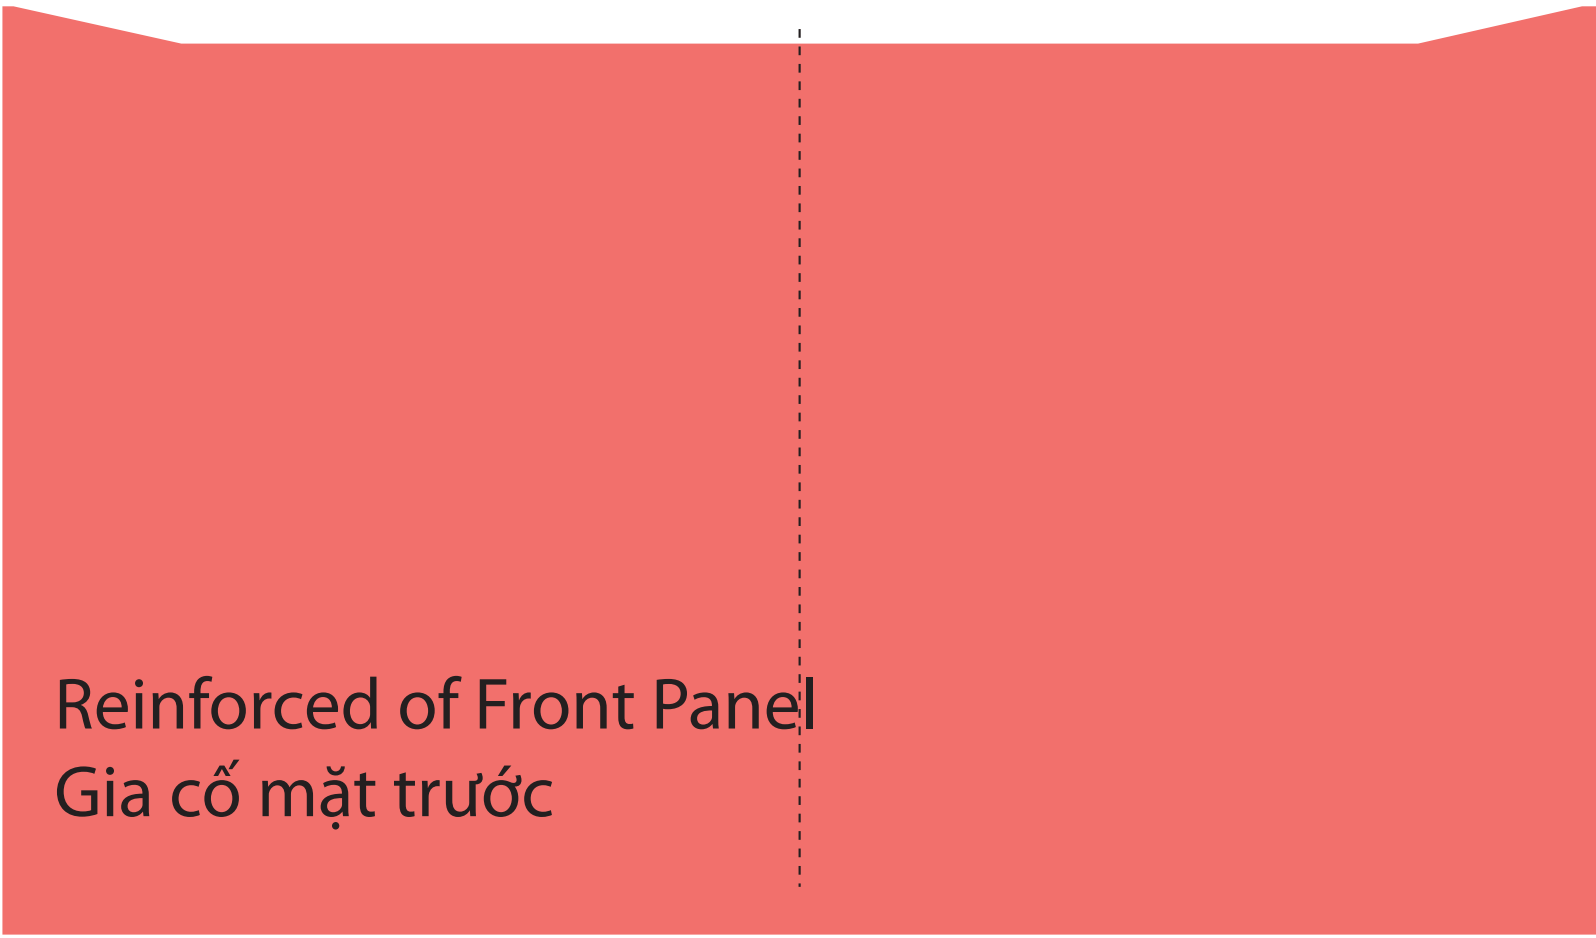

A4

NGOCTRAM CLUTCH size 220

My Instagram: @GlamorUnique

FRONT PANEL

FLAP

Phone area

Back Panel | Mặt sau

Bank cards

Gusset | Hông

Stiffener Panels | Đáy

Reinforced of Front Panel  
Gia cố mặt trước

Reinforced

Reinforced of Back Panel  
Gia cố mặt sau

Phone area