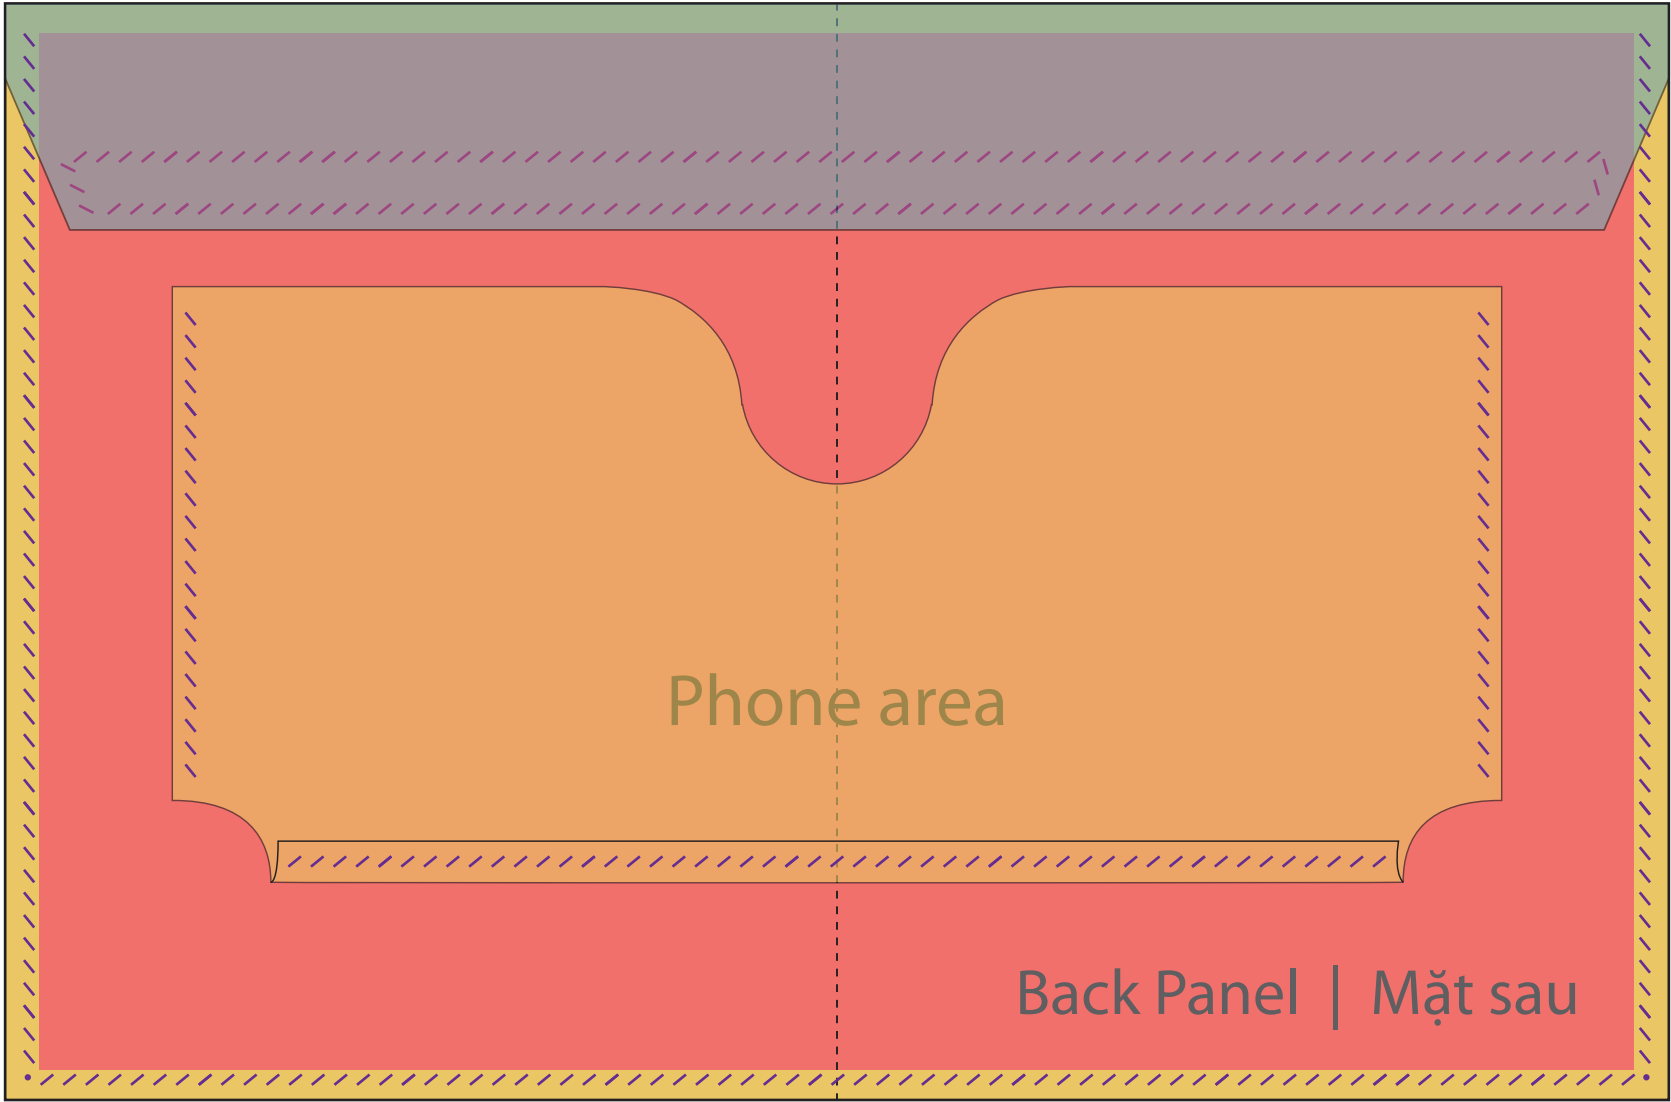

A4

NGOCTRAM CLUTCH size 220

My Instagram: @GlamorUnique

FRONT PANEL

FLAP

Phone area

Back Panel | Mặt sau

Bank cards

Gusset | Hông

Stiffener Panels | Đáy

Reinforced of Front Panel  
Gia cố mặt trước

Reinforced

Reinforced of Back Panel  
Gia cố mặt sau

Phone area