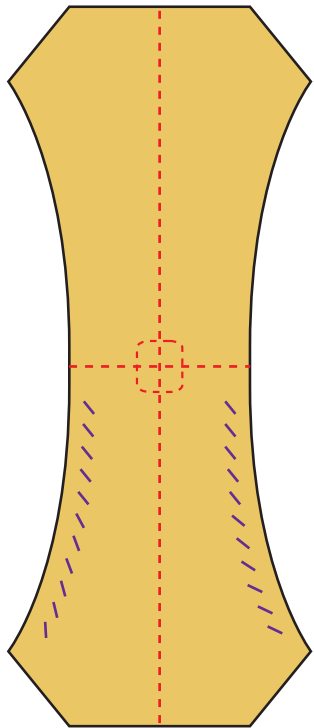

A4

NGOCTRAM CLUTCH size 220

My Instagram: @GlamorUnique

FRONT PANEL

FLAP

Phone area

Back Panel | Mặt sau

Bank cards

Gusset | Hông

Stiffener Panels | Đáy

Reinforced of Front Panel  
Gia cố mặt trước

Reinforced

Reinforced of Back Panel  
Gia cố mặt sau

Phone area