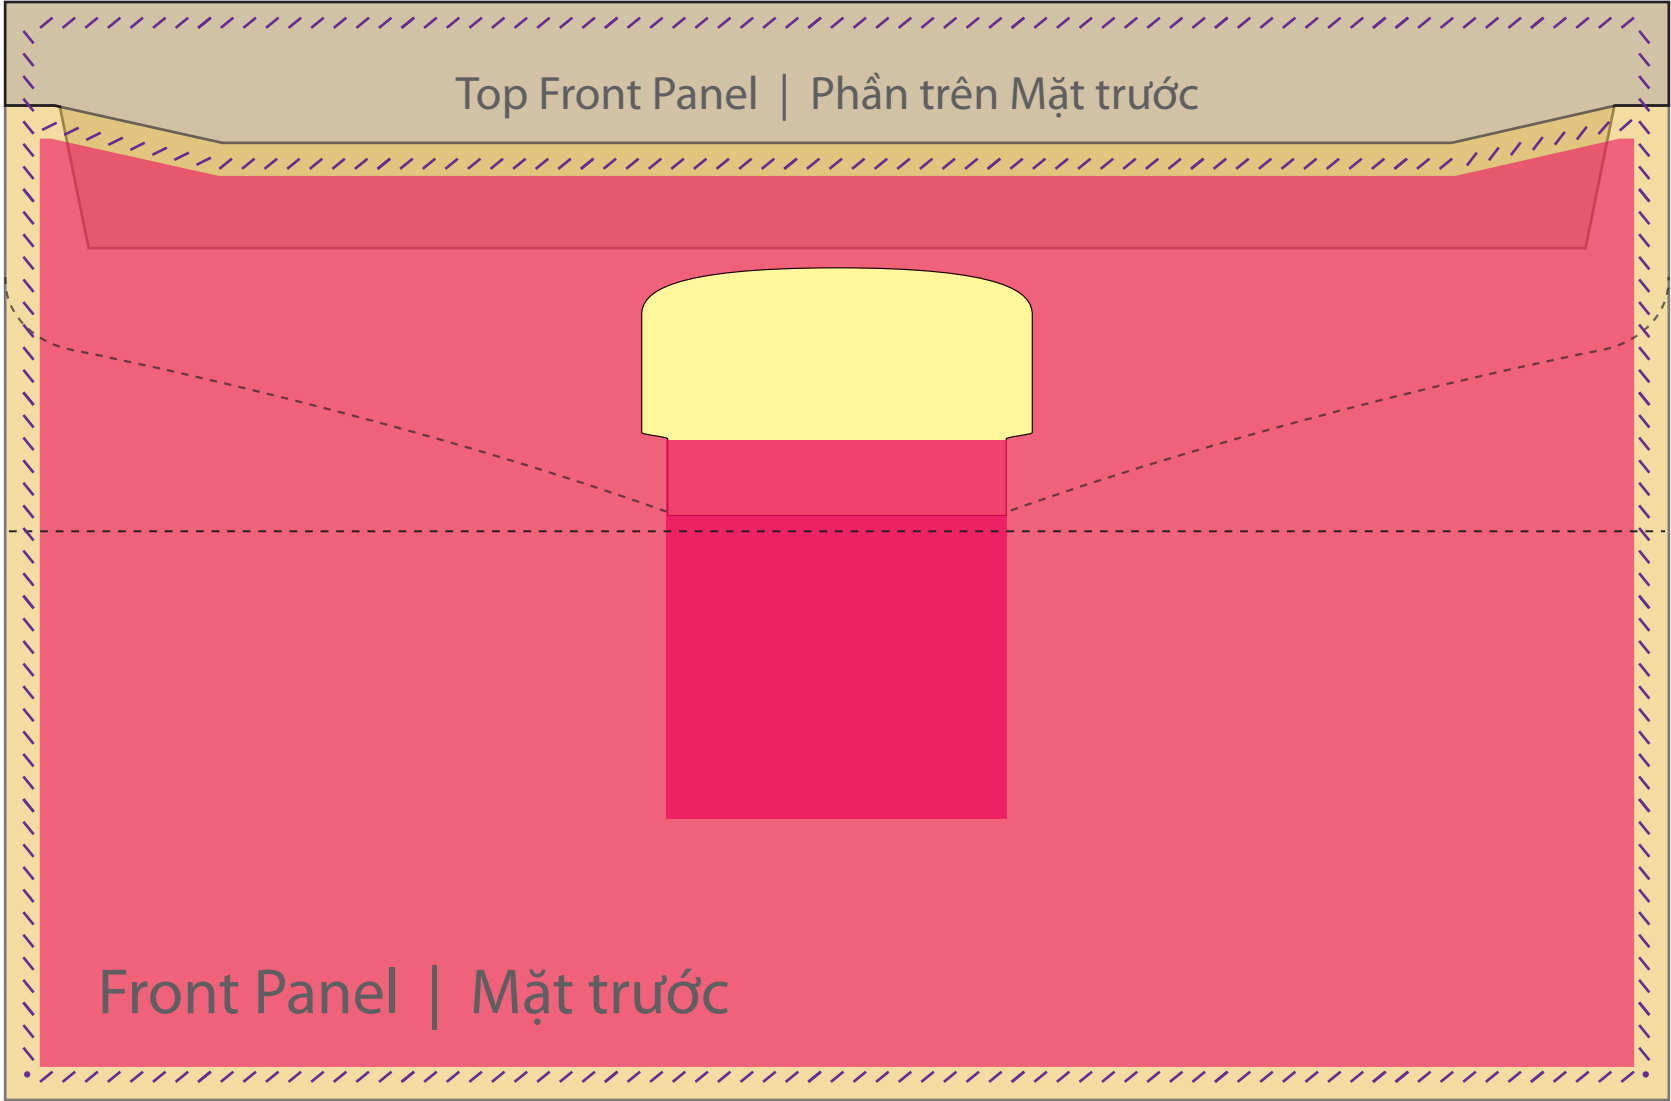

A4

NGOCTRAM CLUTCH size 220

My Instagram: @GlamorUnique

FRONT PANEL

FLAP

Phone area

Back Panel | Mặt sau

Bank cards

Gusset | Hông

Stiffener Panels | Đáy

Reinforced of Front Panel  
Gia cố mặt trước

Reinforced

Reinforced of Back Panel  
Gia cố mặt sau

Phone area