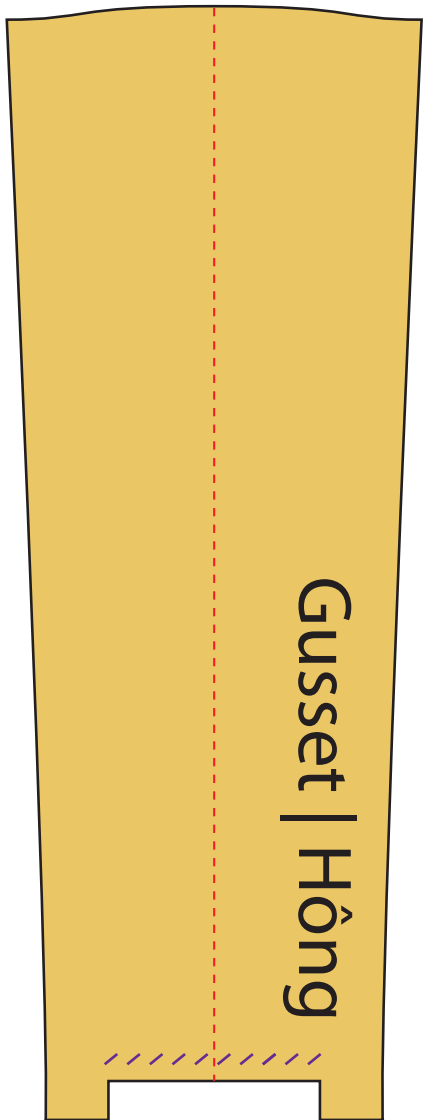

A4

NGOCTRAM CLUTCH size 220

My Instagram: @GlamorUnique

FRONT PANEL

FLAP

Phone area

Back Panel | Mặt sau

Bank cards

Gusset | Hông

Stiffener Panels | Đáy

Reinforced of Front Panel  
Gia cố mặt trước

Reinforced

Reinforced of Back Panel  
Gia cố mặt sau

Phone area