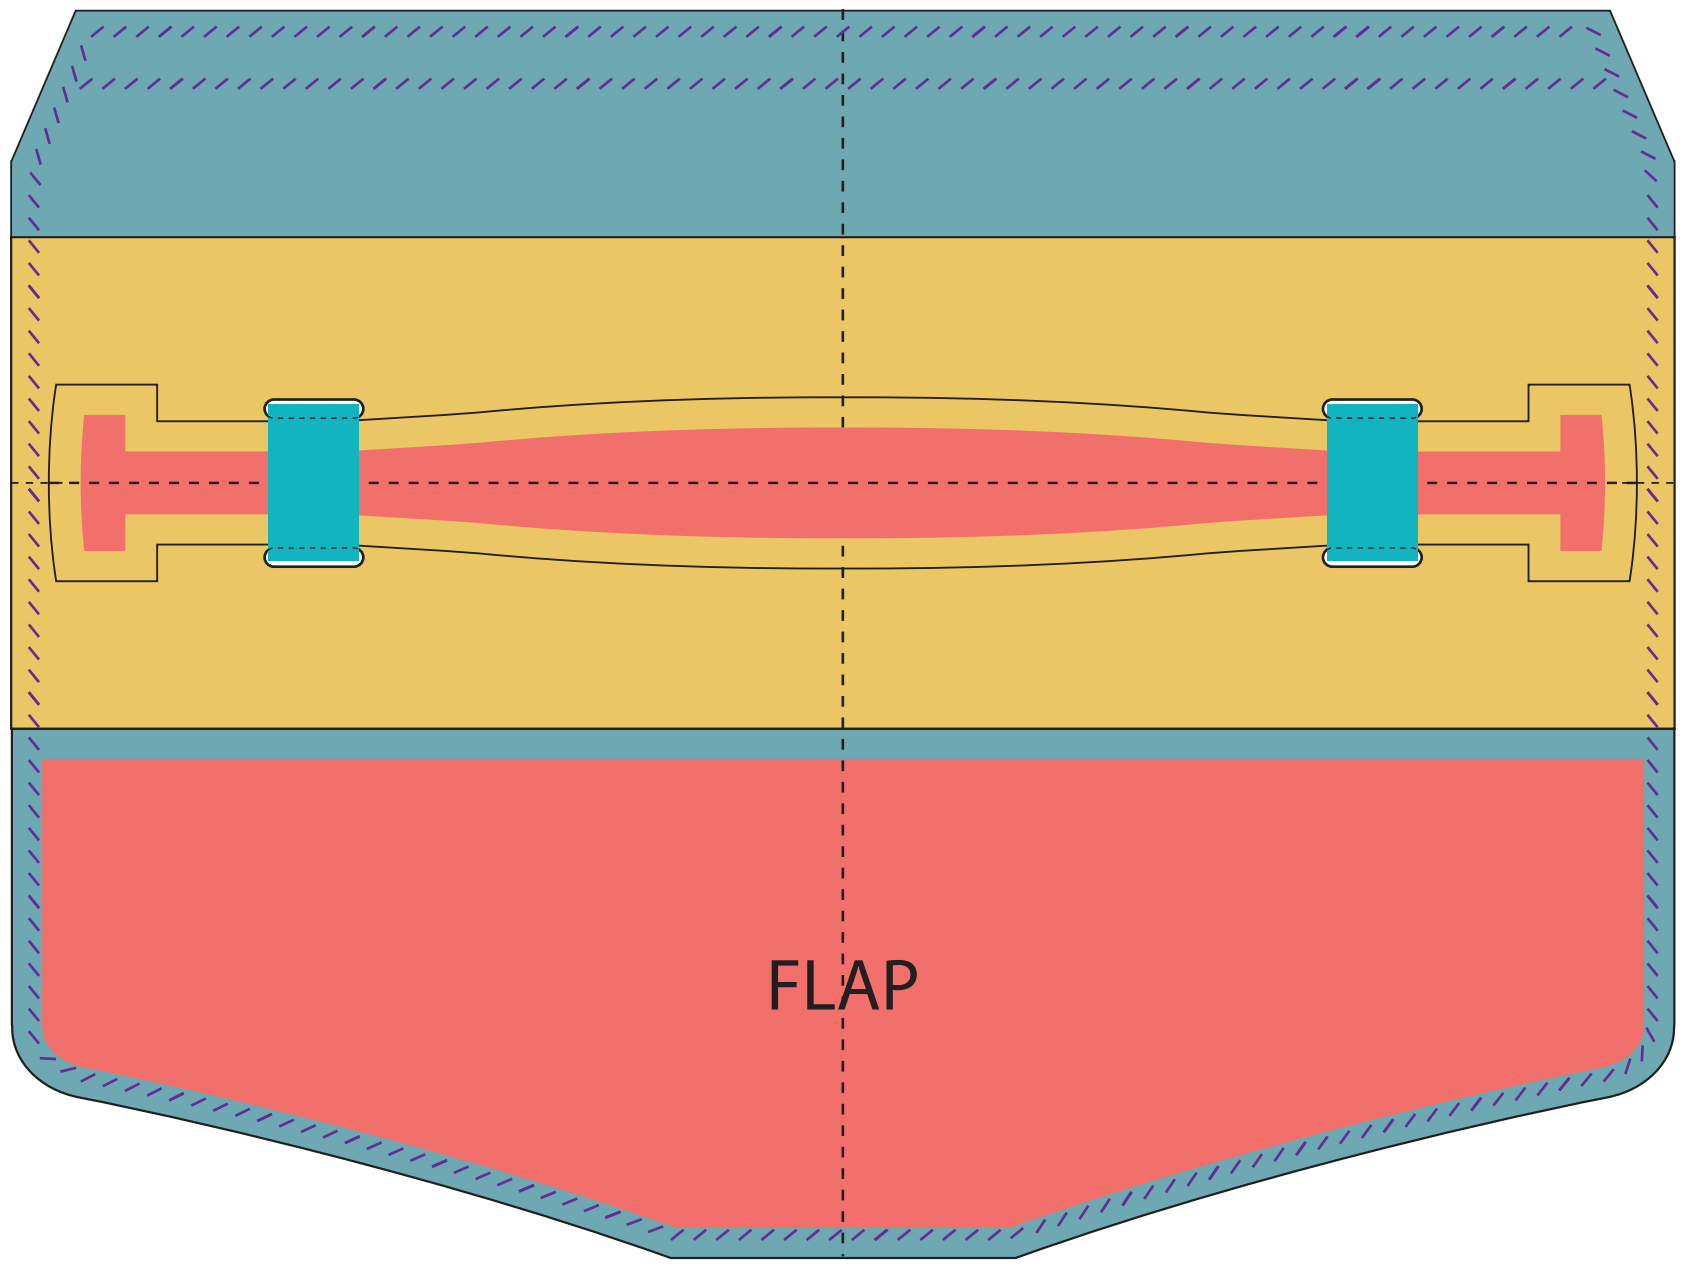

A4

NGOCTRAM CLUTCH size 220

My Instagram: @GlamorUnique

FRONT PANEL

FLAP

Phone area

Back Panel | Mặt sau

Bank cards

Gusset | Hông

Stiffener Panels | Đáy

Reinforced of Front Panel  
Gia cố mặt trước

Reinforced

Reinforced of Back Panel  
Gia cố mặt sau

Phone area