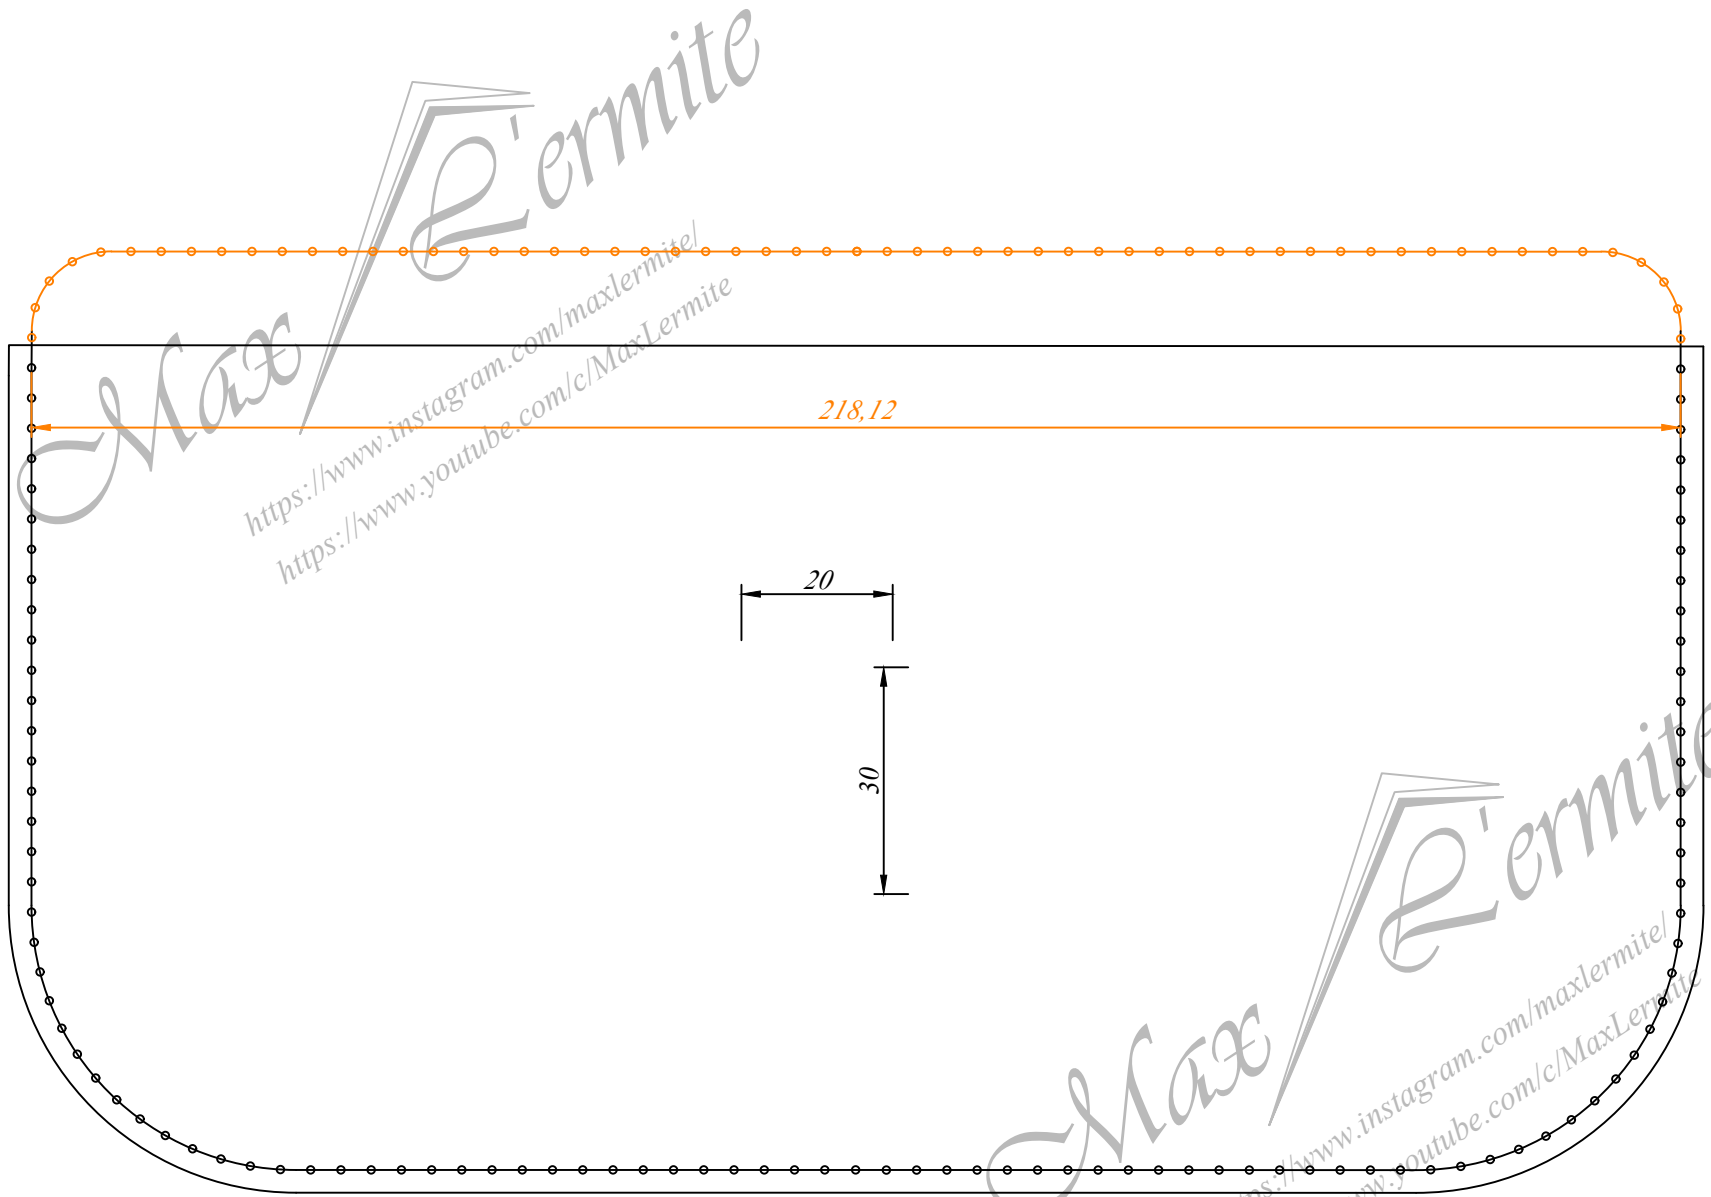

ZERO

20

30

Max L'ermite

<https://www.instagram.com/maxlermite/>
<https://www.youtube.com/c/MaxLermite>

4MM

Max L'ermite
<https://www.instagram.com/maxlermite/>

4MM

Max L'ermite
<https://www.instagram.com/maxlermite/>

4MM

4MM

Belt width 25 mm