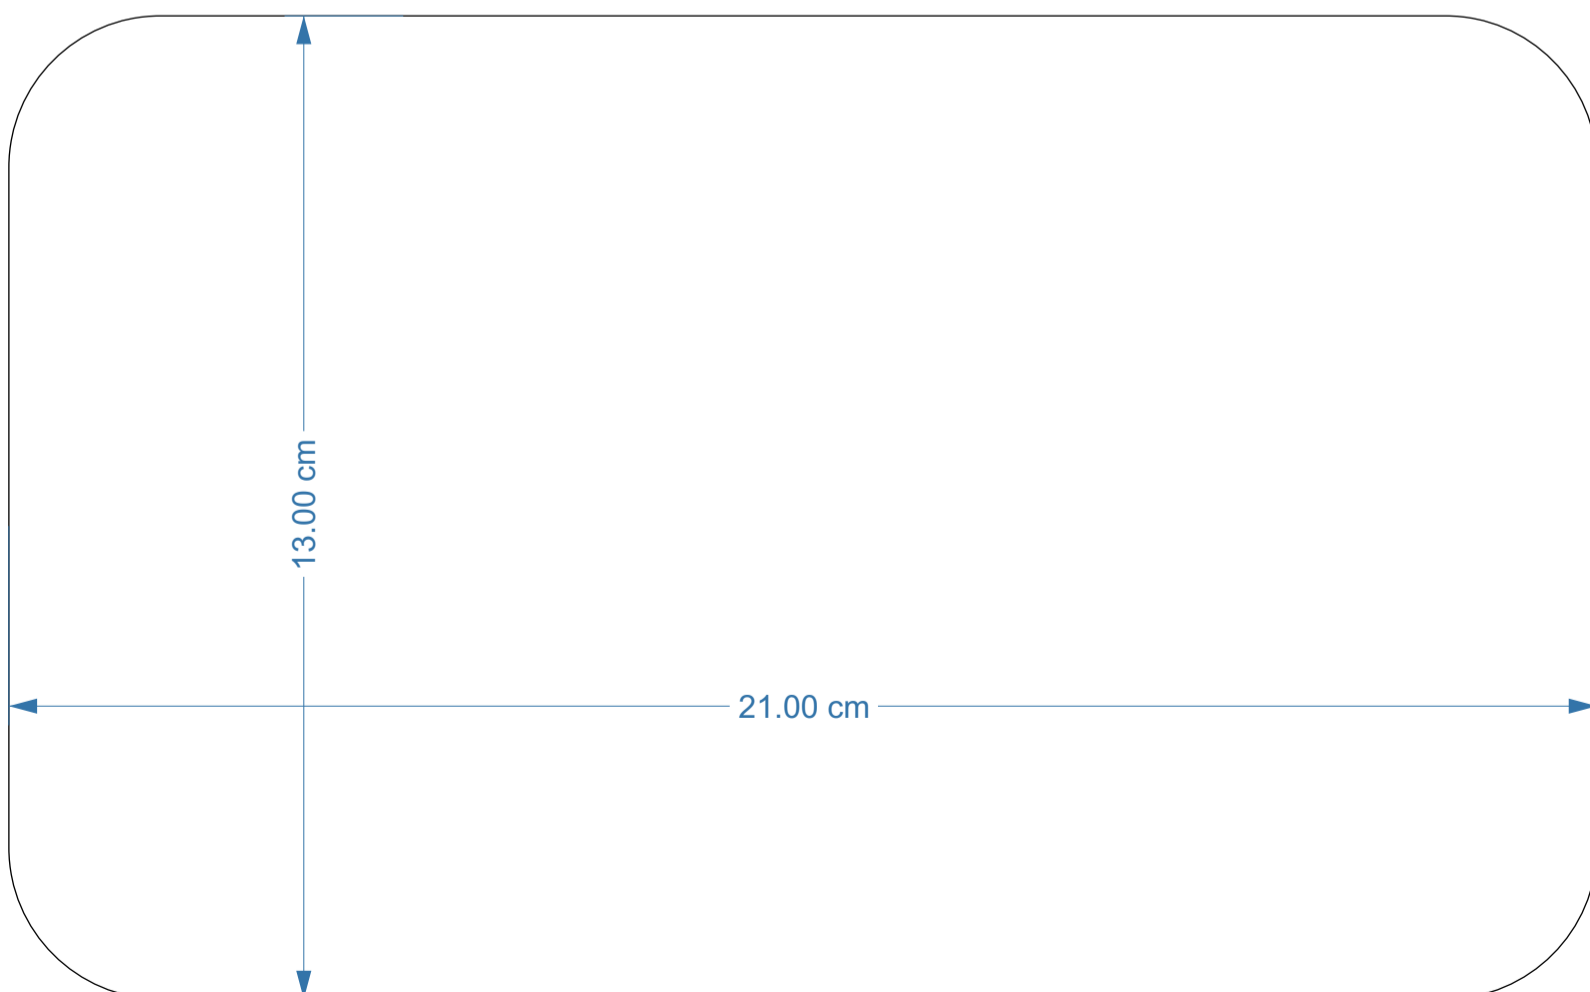

RACHIN LEATHER STUDIO
PATTERN : MINI CROSS BAG AND WAIST BAG
PAGE : 1

RACHIN LEATHER STUDIO
PATTERN : MINI CROSS BAG AND WAIST BAG
PAGE : 2