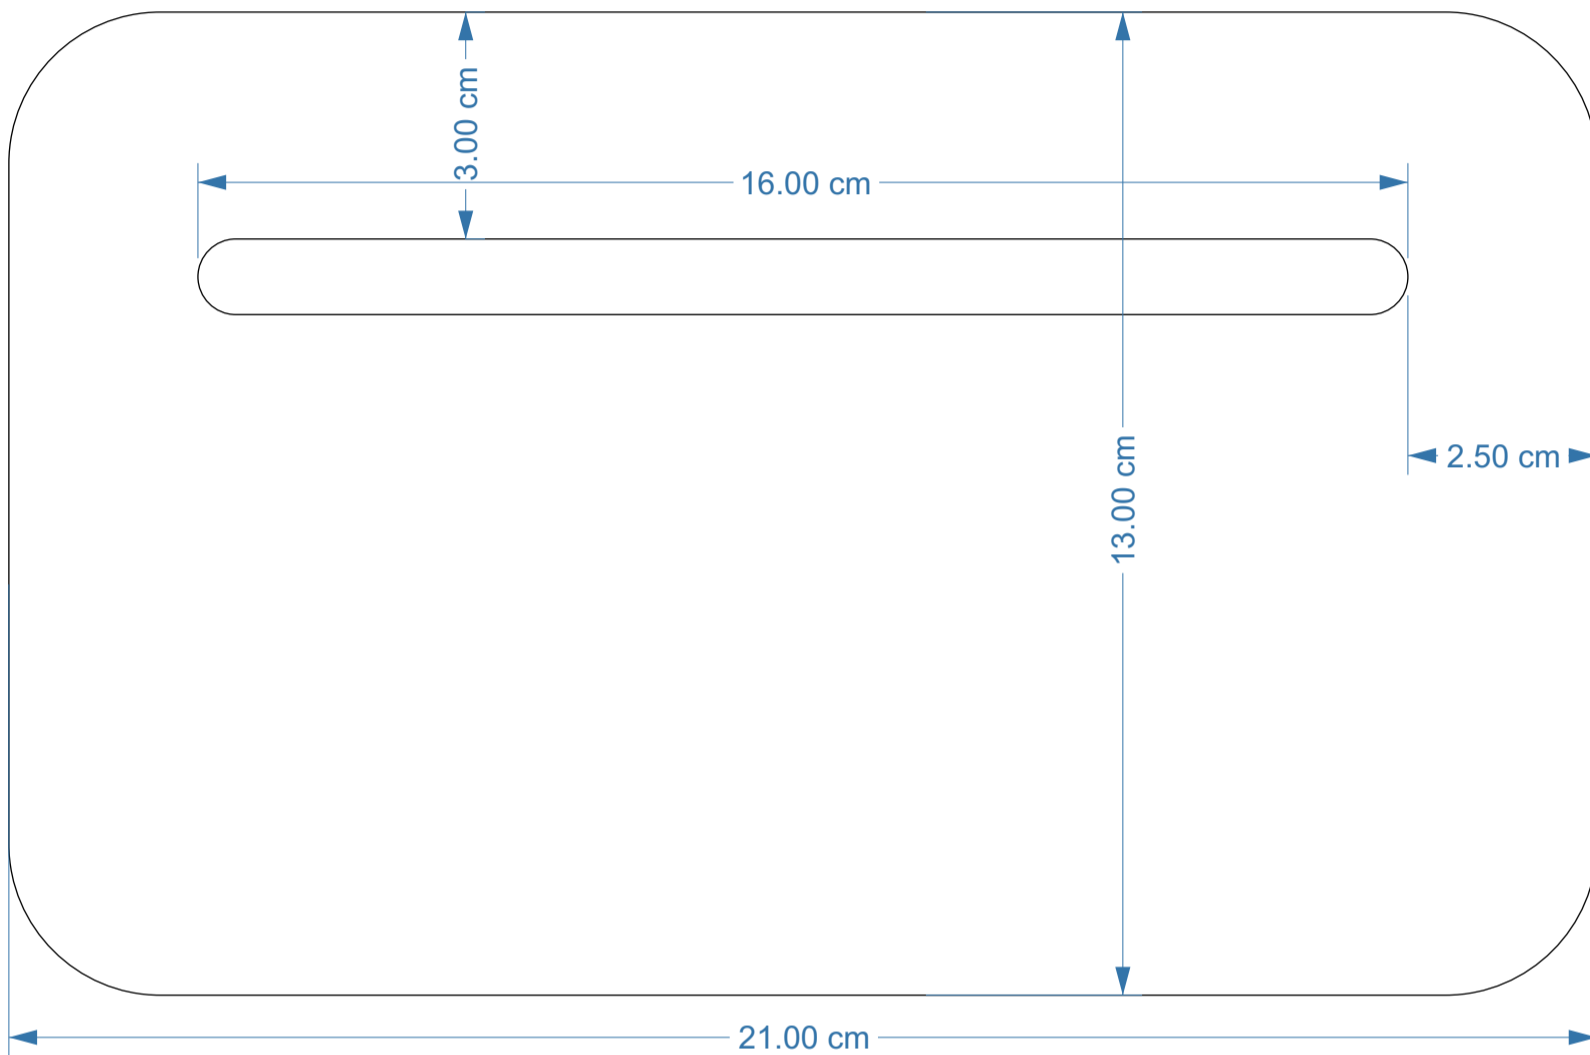

RACHIN LEATHER STUDIO
PATTERN : MINI CROSS BAG AND WAIST BAG
PAGE : 1

RACHIN LEATHER STUDIO
PATTERN : MINI CROSS BAG AND WAIST BAG
PAGE : 2