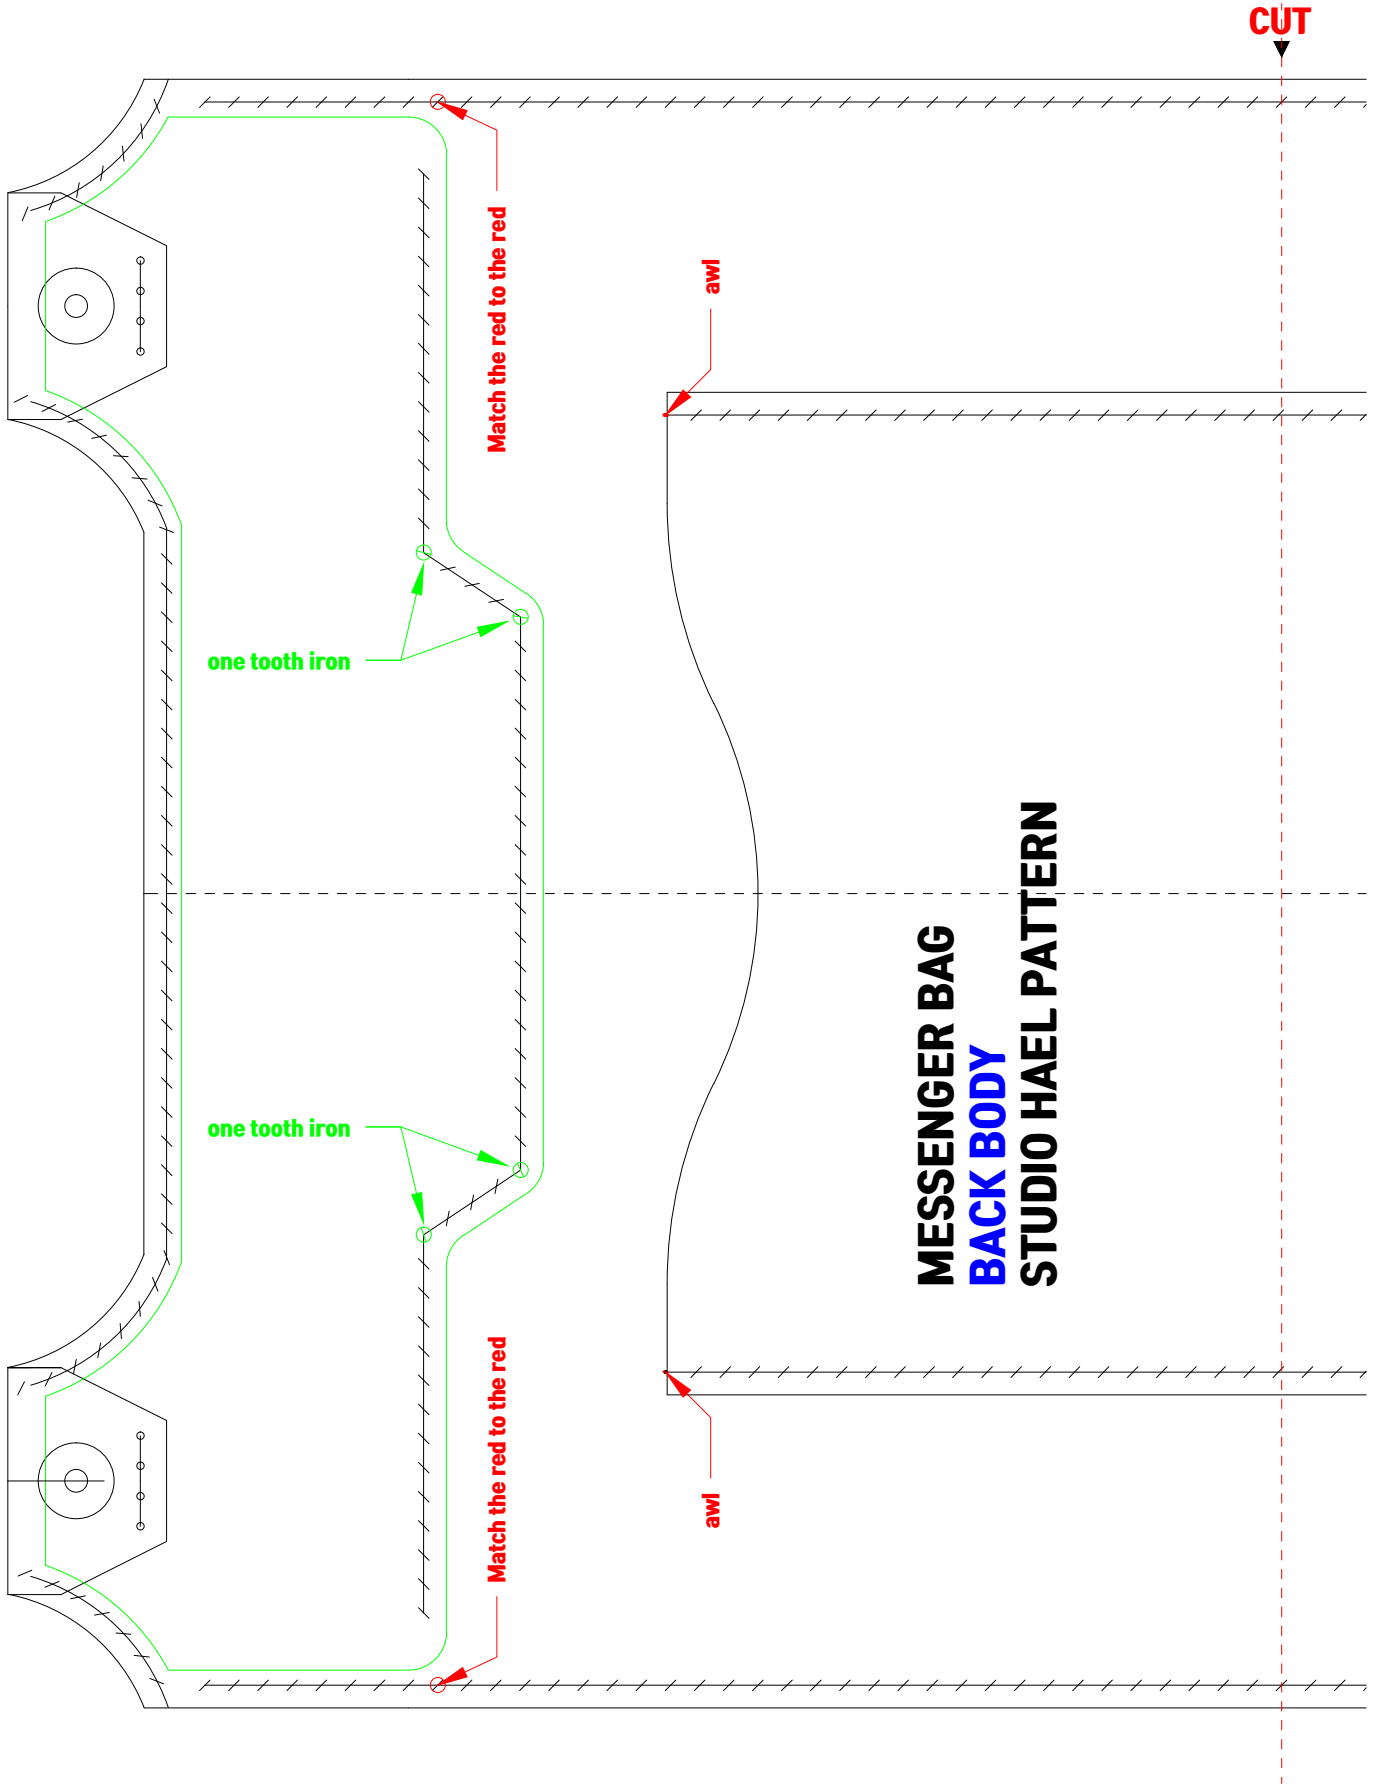

50  
50mm(actual size)

-Not commercially available-  
studio HAEL owns the copyright  
on the patterns.

-Not commercially available-  
studio HAEL owns the copyright  
on the patterns.

50  
50mm(actual size)

**MESSENGER BAG  
SIDE GUIDE  
STUDIO HAEL PATTERN**

-Not commercially available-  
studio HAEL owns the copyright  
on the patterns.

50 50mm(actual size)

-Not commercially available-  
studio HAEL owns the copyright  
on the patterns.

-Not commercially available-  
studio HAEL owns the copyright  
on the patterns.

50 50mm(actual size)