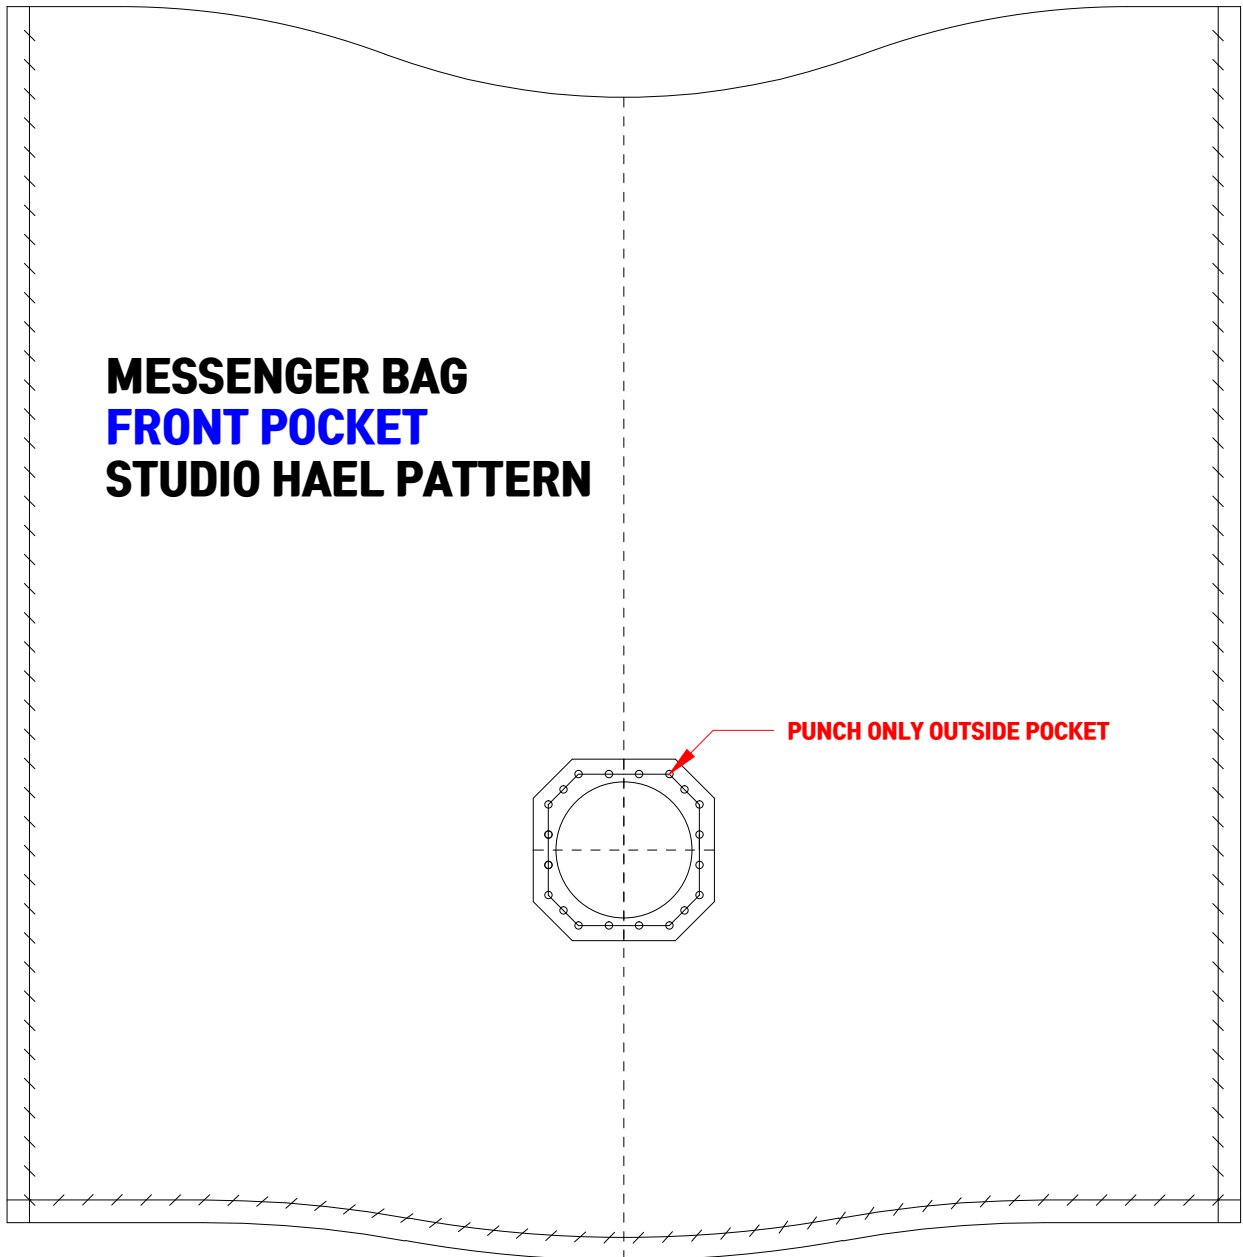

-Not commercially available-
studio HAEL owns the copyright
on the patterns.