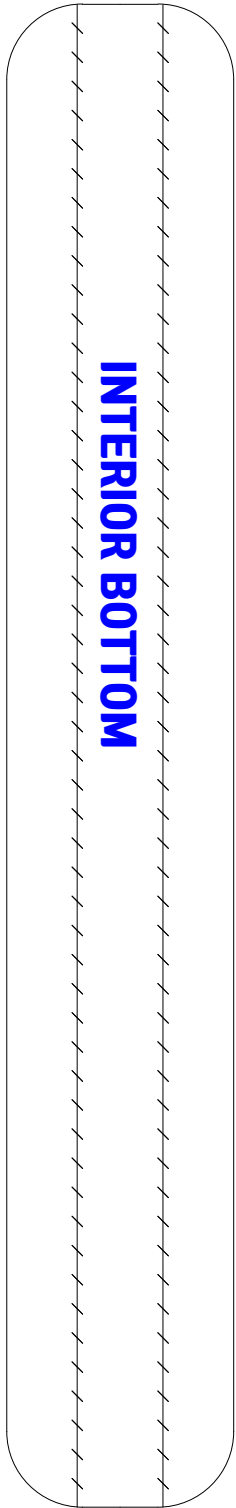

50  
50mm(actual size)

-Not commercially available-  
studio HAEL owns the copyright  
on the patterns.

-Not commercially available-  
studio HAEL owns the copyright  
on the patterns.

50  
50mm(actual size)

**MESSENGER BAG  
SIDE GUIDE  
STUDIO HAEL PATTERN**

-Not commercially available-  
studio HAEL owns the copyright  
on the patterns.

50 50mm(actual size)

-Not commercially available-  
studio HAEL owns the copyright  
on the patterns.