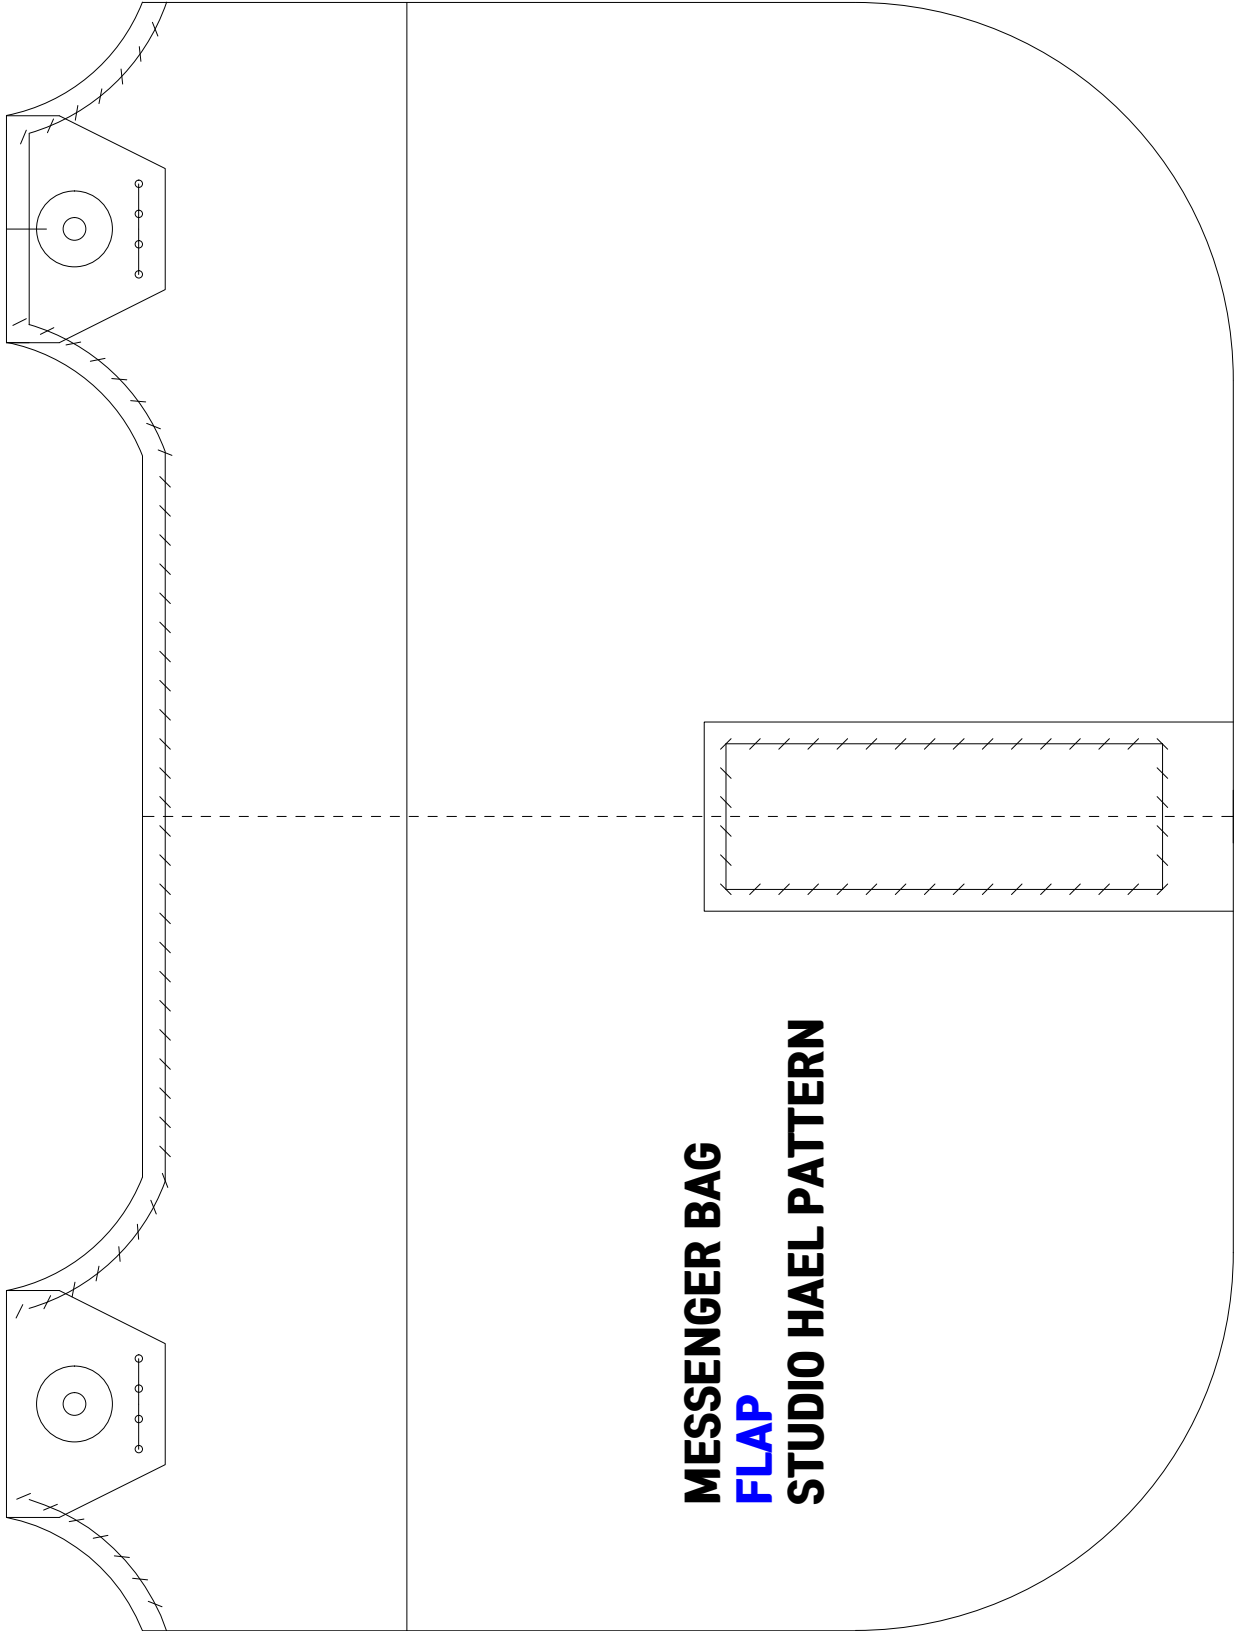

-Not commercially available-
studio HAEL owns the copyright
on the patterns.