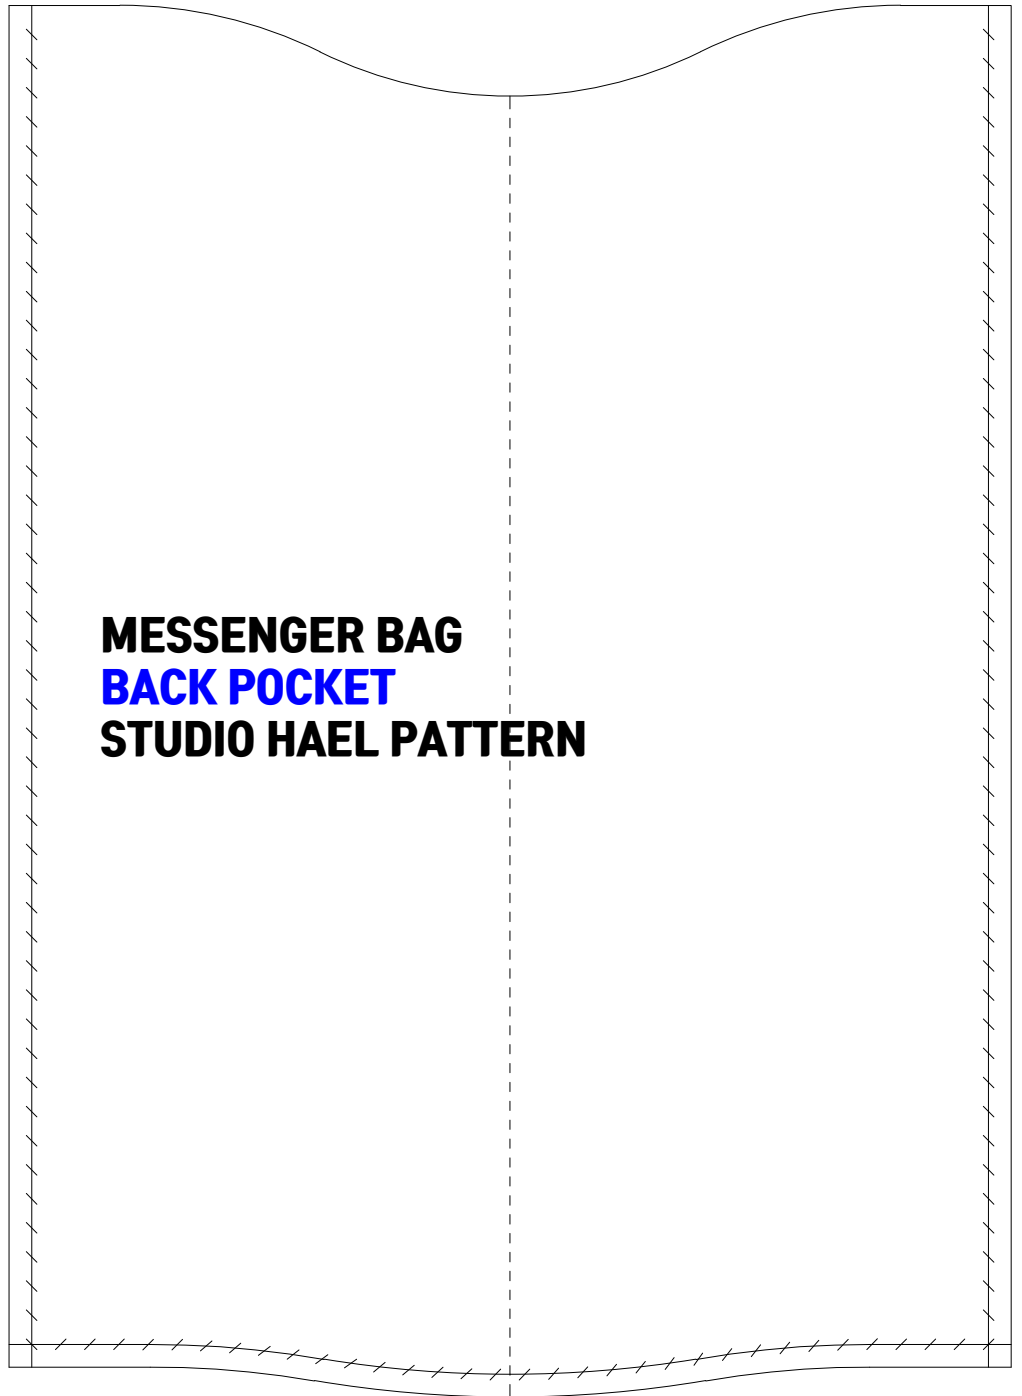

-Not commercially available-
studio HAEL owns the copyright
on the patterns.