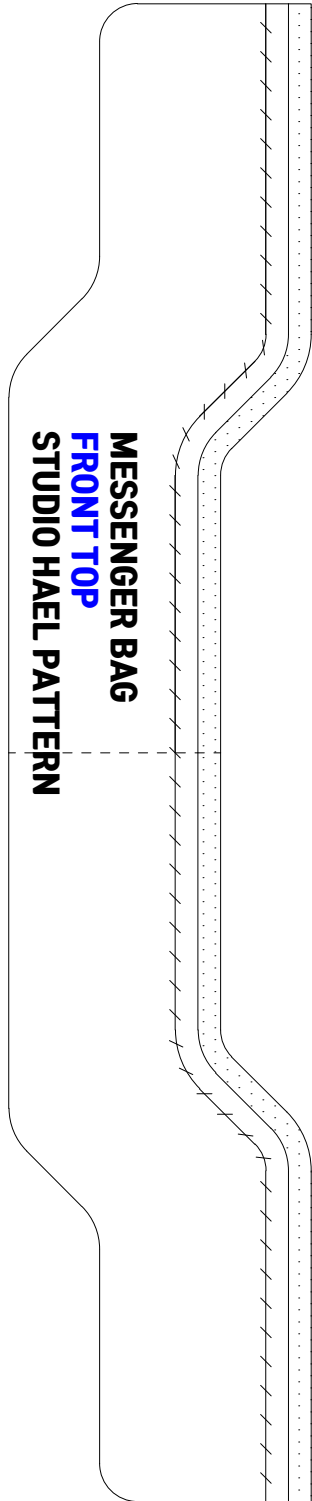

-Not commercially available-
studio HAEL owns the copyright
on the patterns.