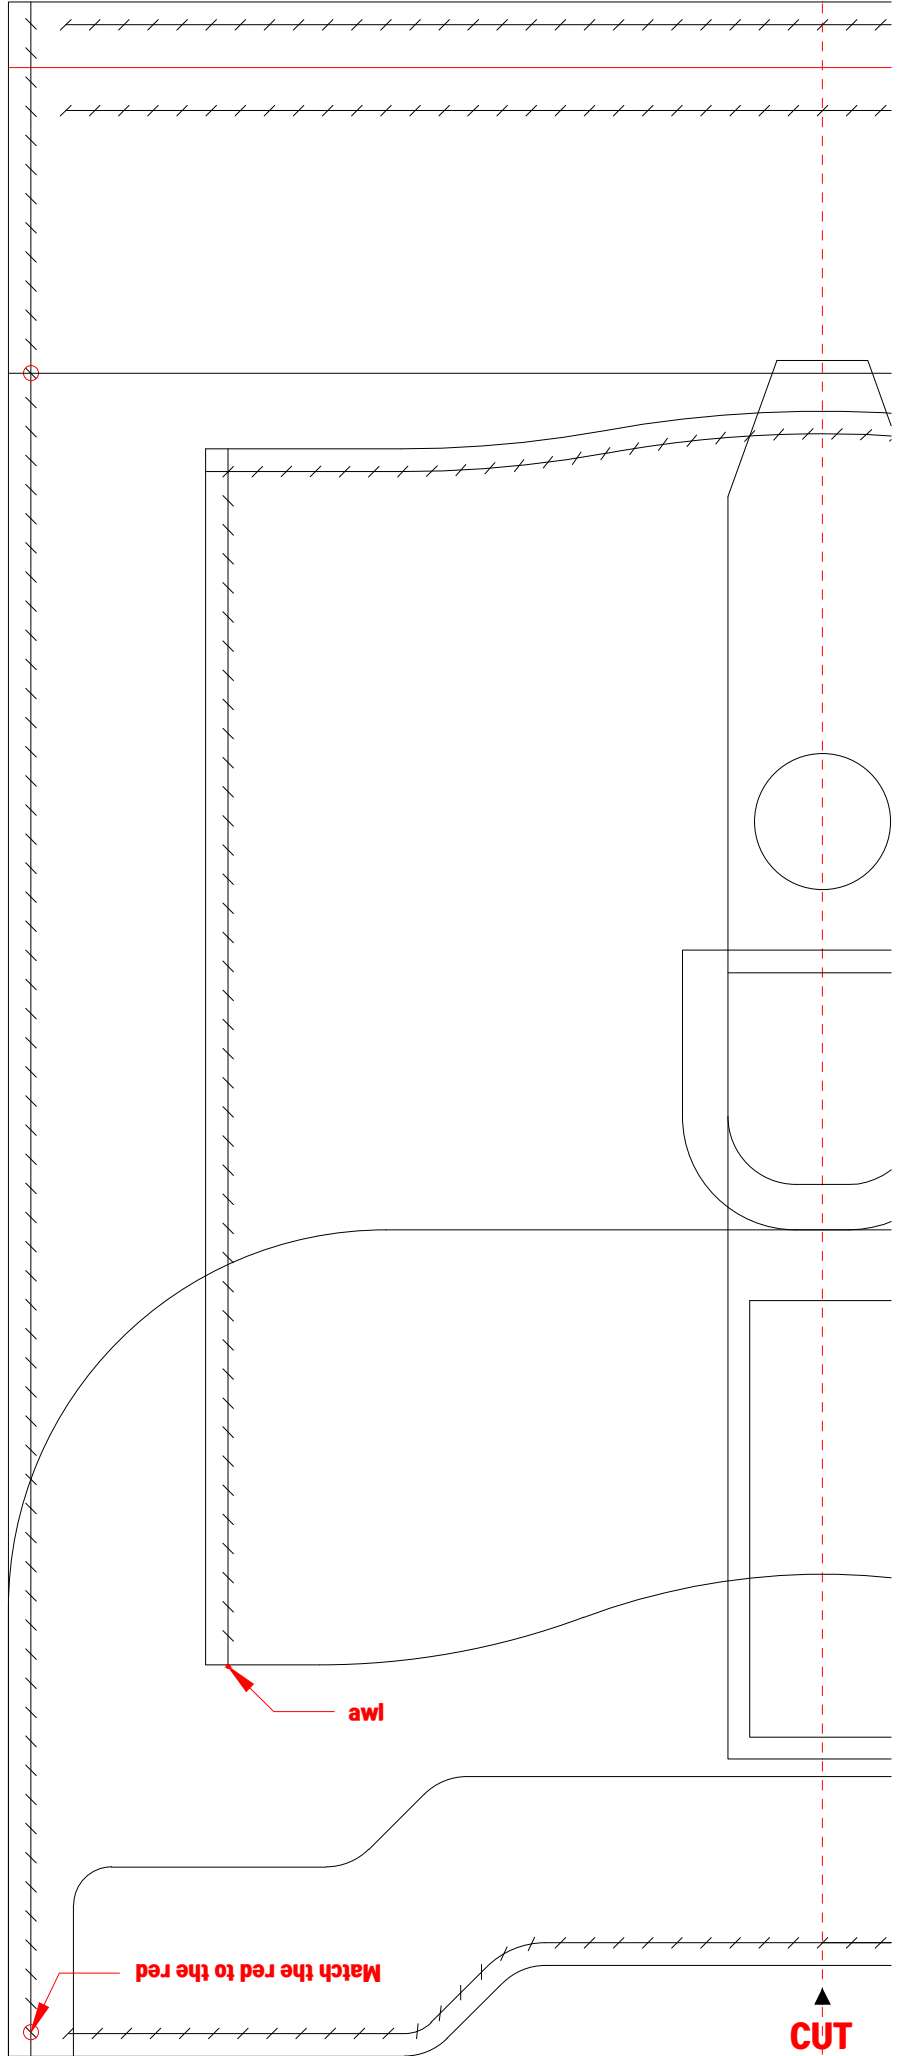

50  
50mm(actual size)

-Not commercially available-  
studio HAEL owns the copyright  
on the patterns.

-Not commercially available-  
studio HAEL owns the copyright  
on the patterns.

50  
50mm(actual size)

**MESSENGER BAG  
SIDE GUIDE  
STUDIO HAEL PATTERN**

-Not commercially available-  
studio HAEL owns the copyright  
on the patterns.

50 50mm(actual size)

-Not commercially available-  
studio HAEL owns the copyright  
on the patterns.

-Not commercially available-  
studio HAEL owns the copyright  
on the patterns.

50 50mm(actual size)