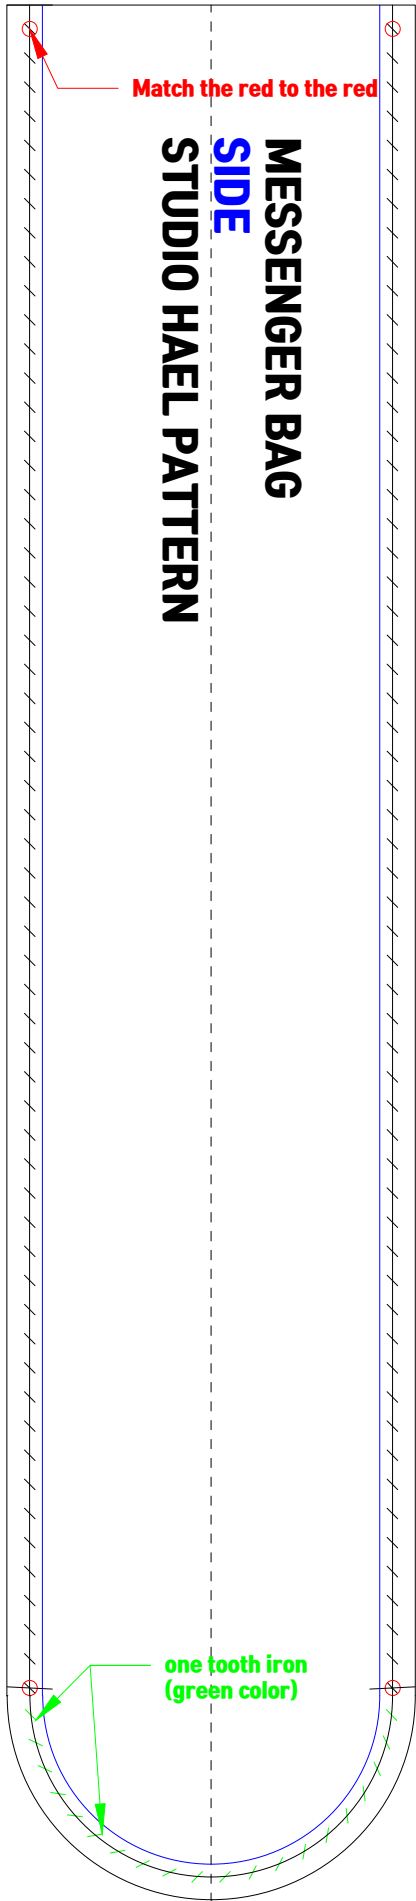

50  
50mm(actual size)

-Not commercially available-  
studio HAEL owns the copyright  
on the patterns.

-Not commercially available-  
studio HAEL owns the copyright  
on the patterns.

50  
50mm(actual size)

**MESSENGER BAG  
SIDE GUIDE  
STUDIO HAEL PATTERN**

-Not commercially available-  
studio HAEL owns the copyright  
on the patterns.

50 50mm(actual size)

-Not commercially available-  
studio HAEL owns the copyright  
on the patterns.