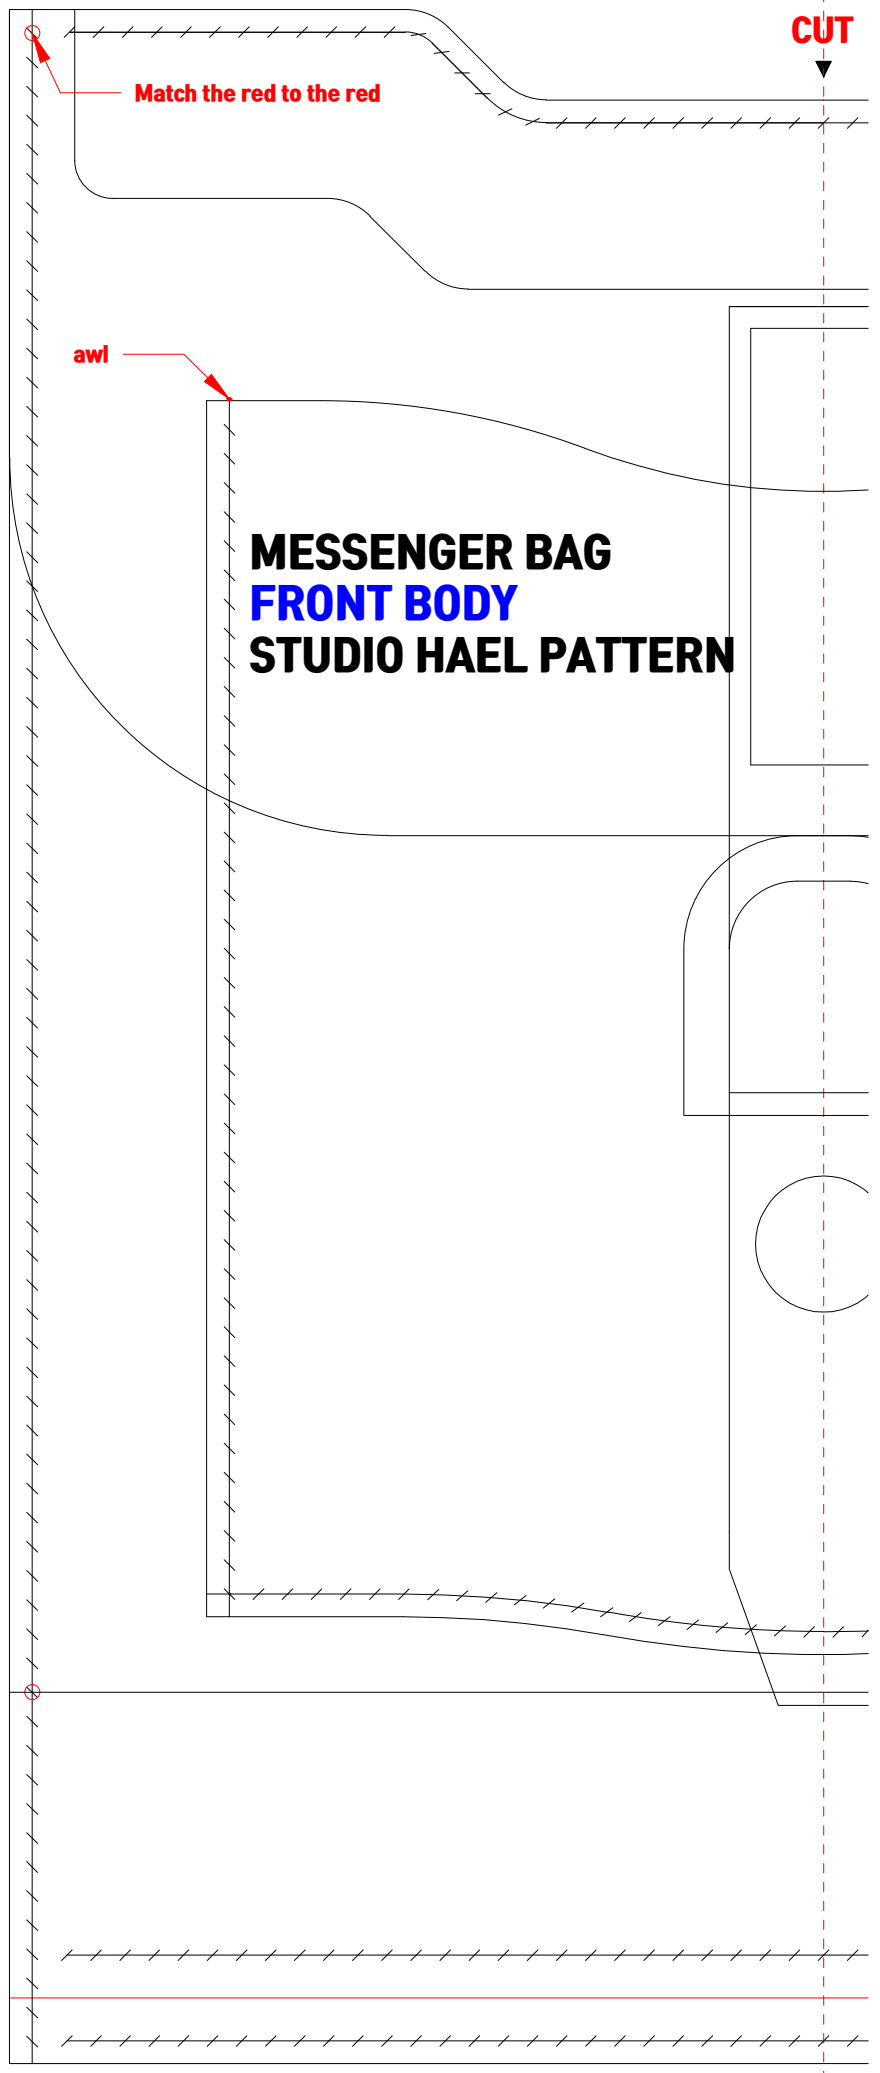

50  
50mm(actual size)

-Not commercially available-  
studio HAEL owns the copyright  
on the patterns.

-Not commercially available-  
studio HAEL owns the copyright  
on the patterns.

50  
50mm(actual size)

**MESSENGER BAG  
SIDE GUIDE  
STUDIO HAEL PATTERN**

-Not commercially available-  
studio HAEL owns the copyright  
on the patterns.

50 50mm(actual size)

-Not commercially available-  
studio HAEL owns the copyright  
on the patterns.

-Not commercially available-  
studio HAEL owns the copyright  
on the patterns.

50 50mm(actual size)