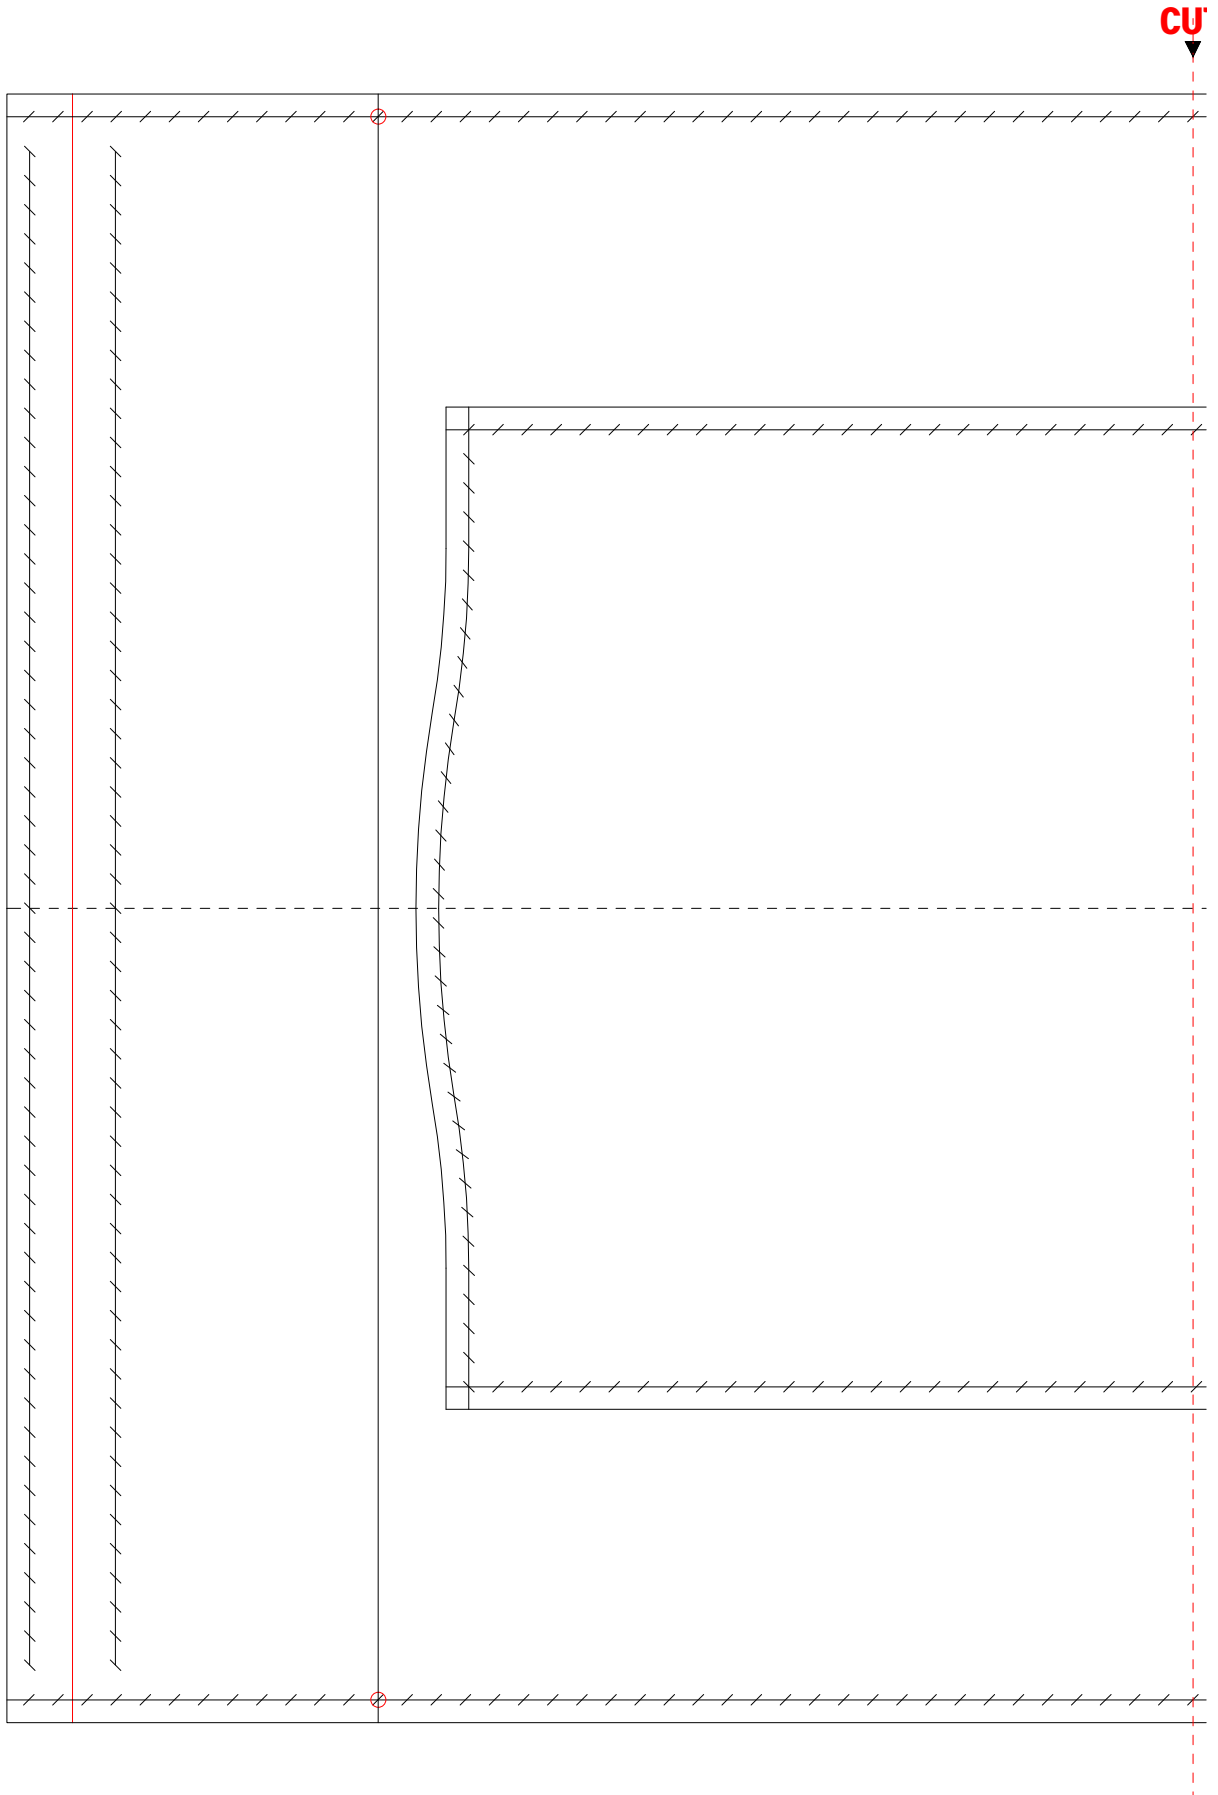

50  
50mm(actual size)

-Not commercially available-  
studio HAEL owns the copyright  
on the patterns.

-Not commercially available-  
studio HAEL owns the copyright  
on the patterns.

50  
50mm(actual size)

**MESSENGER BAG  
SIDE GUIDE  
STUDIO HAEL PATTERN**

-Not commercially available-  
studio HAEL owns the copyright  
on the patterns.

50 50mm(actual size)

-Not commercially available-  
studio HAEL owns the copyright  
on the patterns.

-Not commercially available-  
studio HAEL owns the copyright  
on the patterns.

50 50mm(actual size)