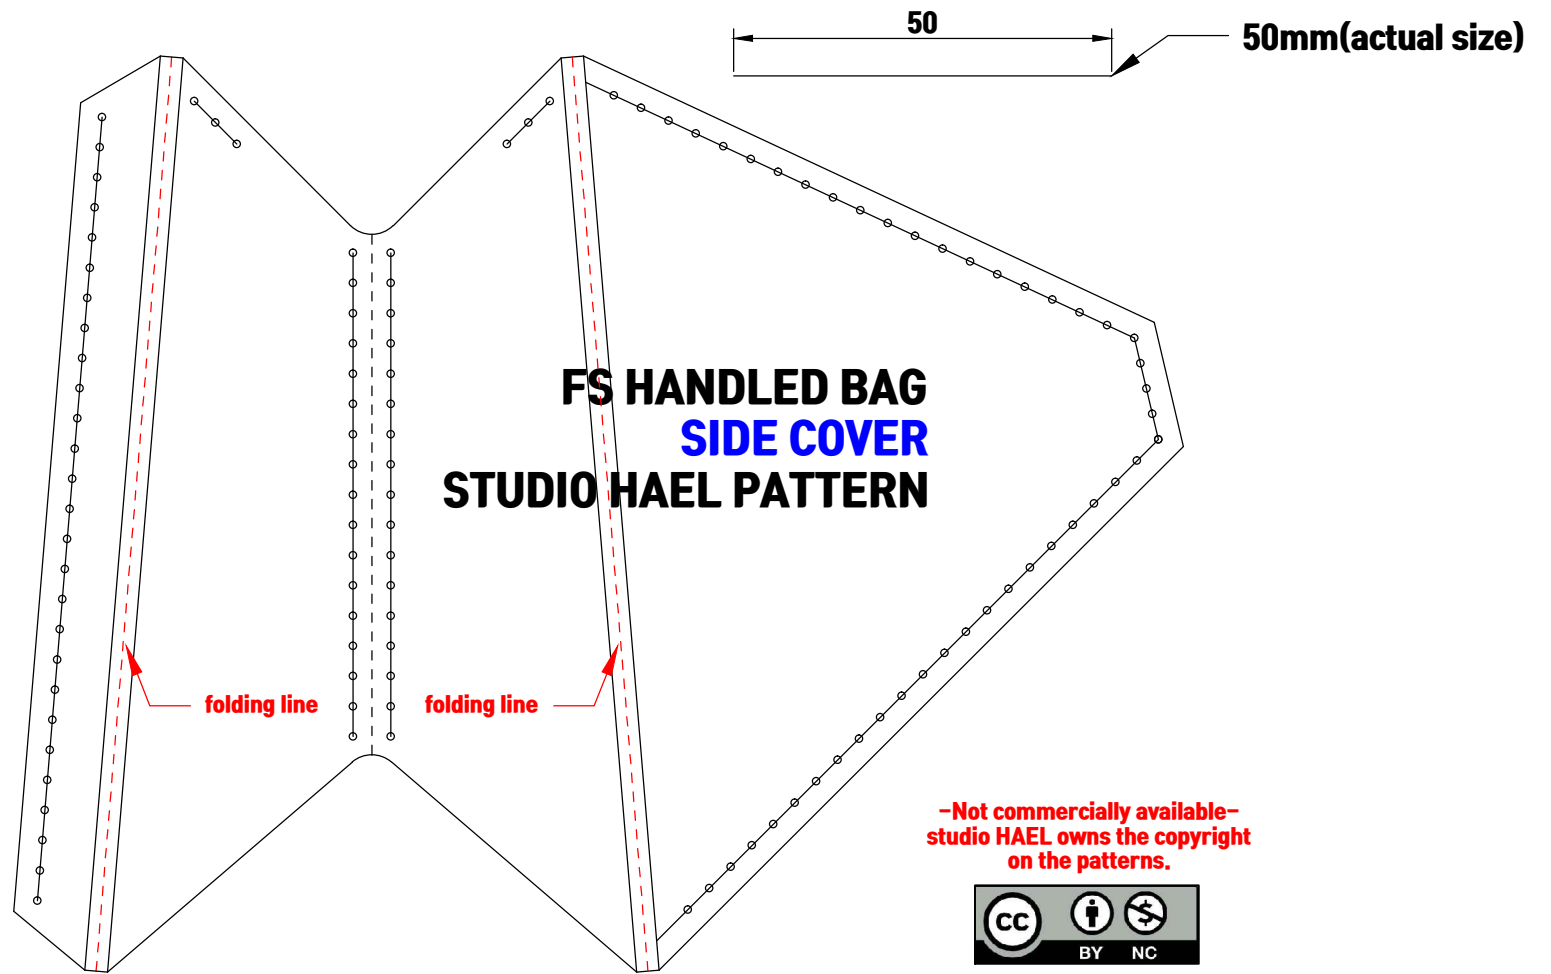

**FS HANDLED BAG
MAIN BODY
STUDIO HAEL PATTERN**

folding line

folding line

50 50mm(actual size)

50 50mm(actual size)

**-Not commercially available-
studio HAEL owns the copyright
on the patterns.**

50
50mm(actual size)

**-Not commercially available-
studio HAEL owns the copyright
on the patterns.**

50 50mm(actual size)

-Not commercially available-
studio HAEL owns the copyright
on the patterns.