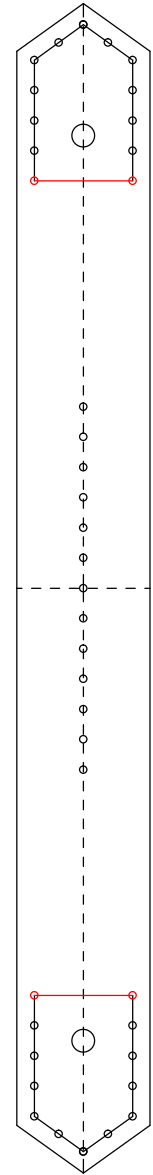

50 50mm(actual size)

FS HANDLED BAG
MAIN BODY
STUDIO HAEL PATTERN

-Not commercially available-
studio HAEL owns the copyright
on the patterns.

-Not commercially available-
studio HAEL owns the copyright
on the patterns.

**FS HANDLED BAG
MAIN BODY
STUDIO HAEL PATTERN**

folding line

folding line

50 50mm(actual size)

50 50mm(actual size)

**-Not commercially available-
studio HAEL owns the copyright
on the patterns.**

50
50mm(actual size)

**-Not commercially available-
studio HAEL owns the copyright
on the patterns.**

50 50mm(actual size)

-Not commercially available-
studio HAEL owns the copyright
on the patterns.