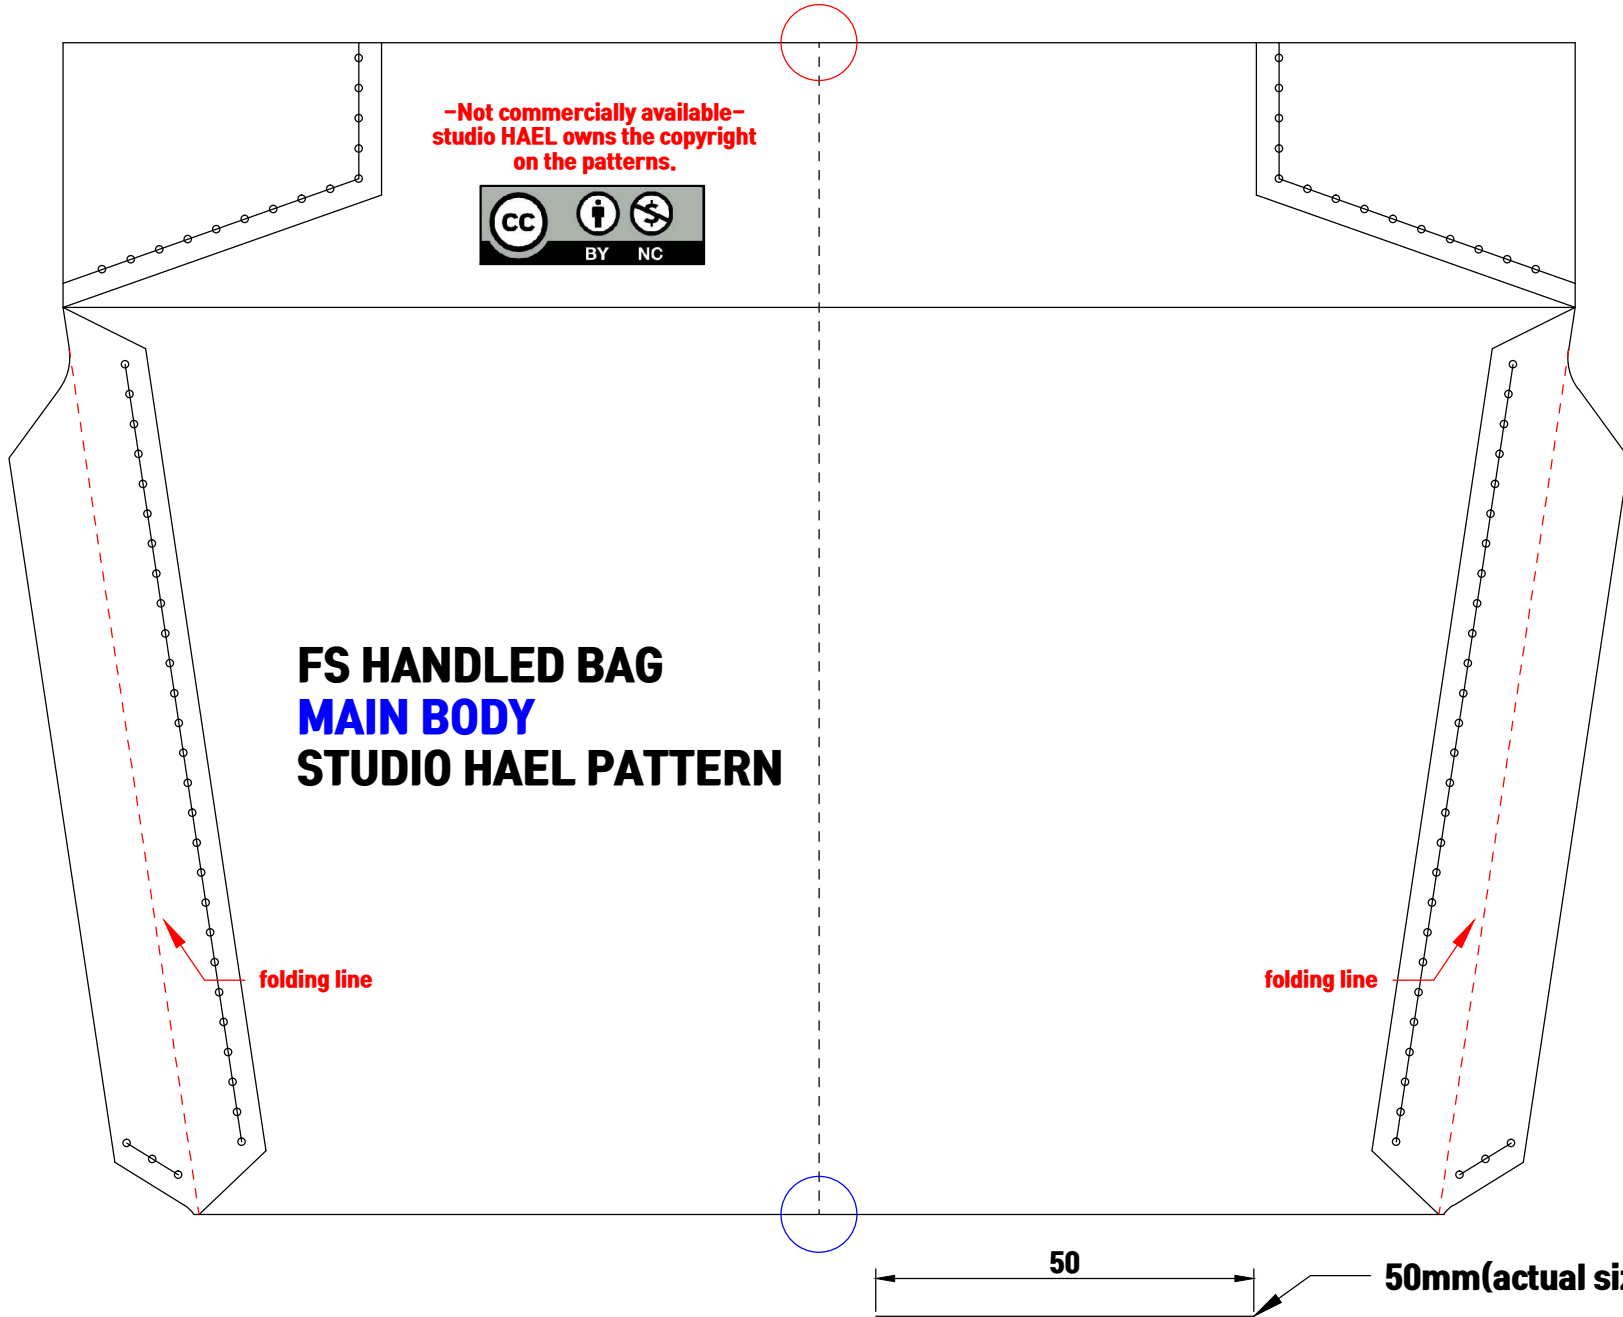

50 50mm(actual size)

FS HANDLED BAG
MAIN BODY
STUDIO HAEL PATTERN

-Not commercially available-
studio HAEL owns the copyright
on the patterns.

-Not commercially available-
studio HAEL owns the copyright
on the patterns.

**FS HANDLED BAG
MAIN BODY
STUDIO HAEL PATTERN**

folding line

folding line

50 50mm(actual size)

50 50mm(actual size)

**-Not commercially available-
studio HAEL owns the copyright
on the patterns.**

50
50mm(actual size)

**-Not commercially available-
studio HAEL owns the copyright
on the patterns.**

50 50mm(actual size)

-Not commercially available-
studio HAEL owns the copyright
on the patterns.