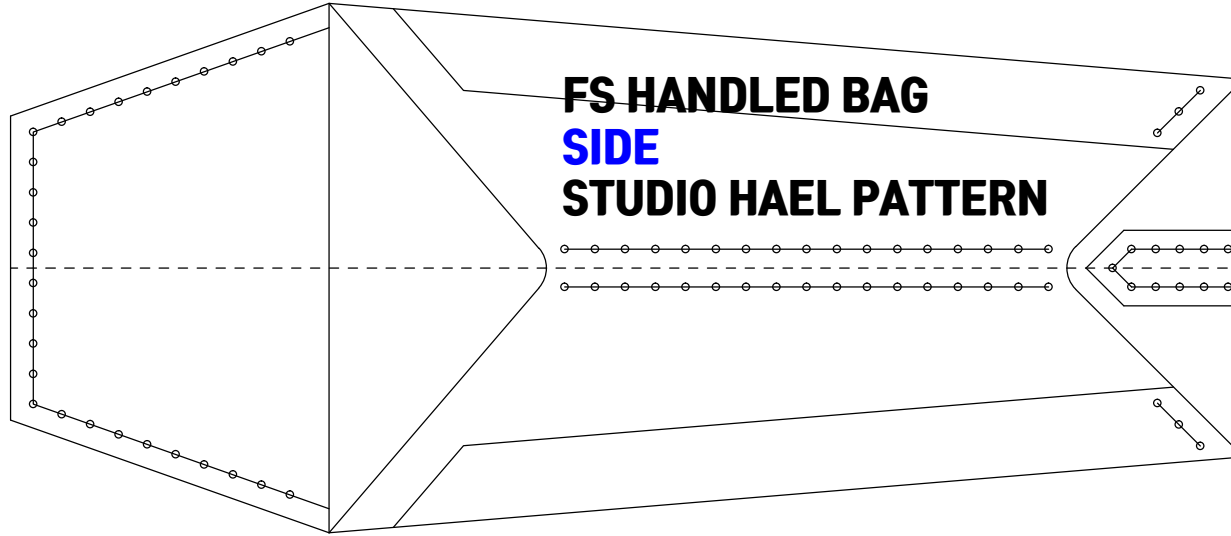

50 50mm(actual size)

-Not commercially available-
studio HAEL owns the copyright
on the patterns.