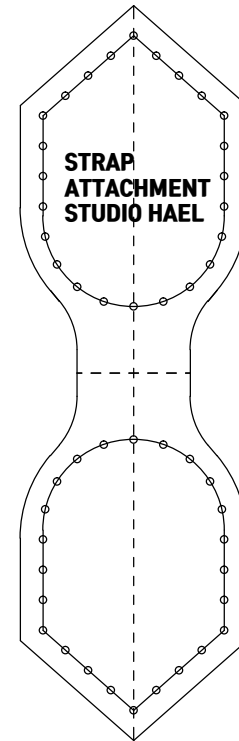

50 50mm(actual size)

FS HANDLED BAG
MAIN BODY
STUDIO HAEL PATTERN

-Not commercially available-
studio HAEL owns the copyright
on the patterns.

-Not commercially available-
studio HAEL owns the copyright
on the patterns.

**FS HANDLED BAG
MAIN BODY
STUDIO HAEL PATTERN**

folding line

folding line

50 50mm(actual size)

50 50mm(actual size)

**-Not commercially available-
studio HAEL owns the copyright
on the patterns.**

50
50mm(actual size)