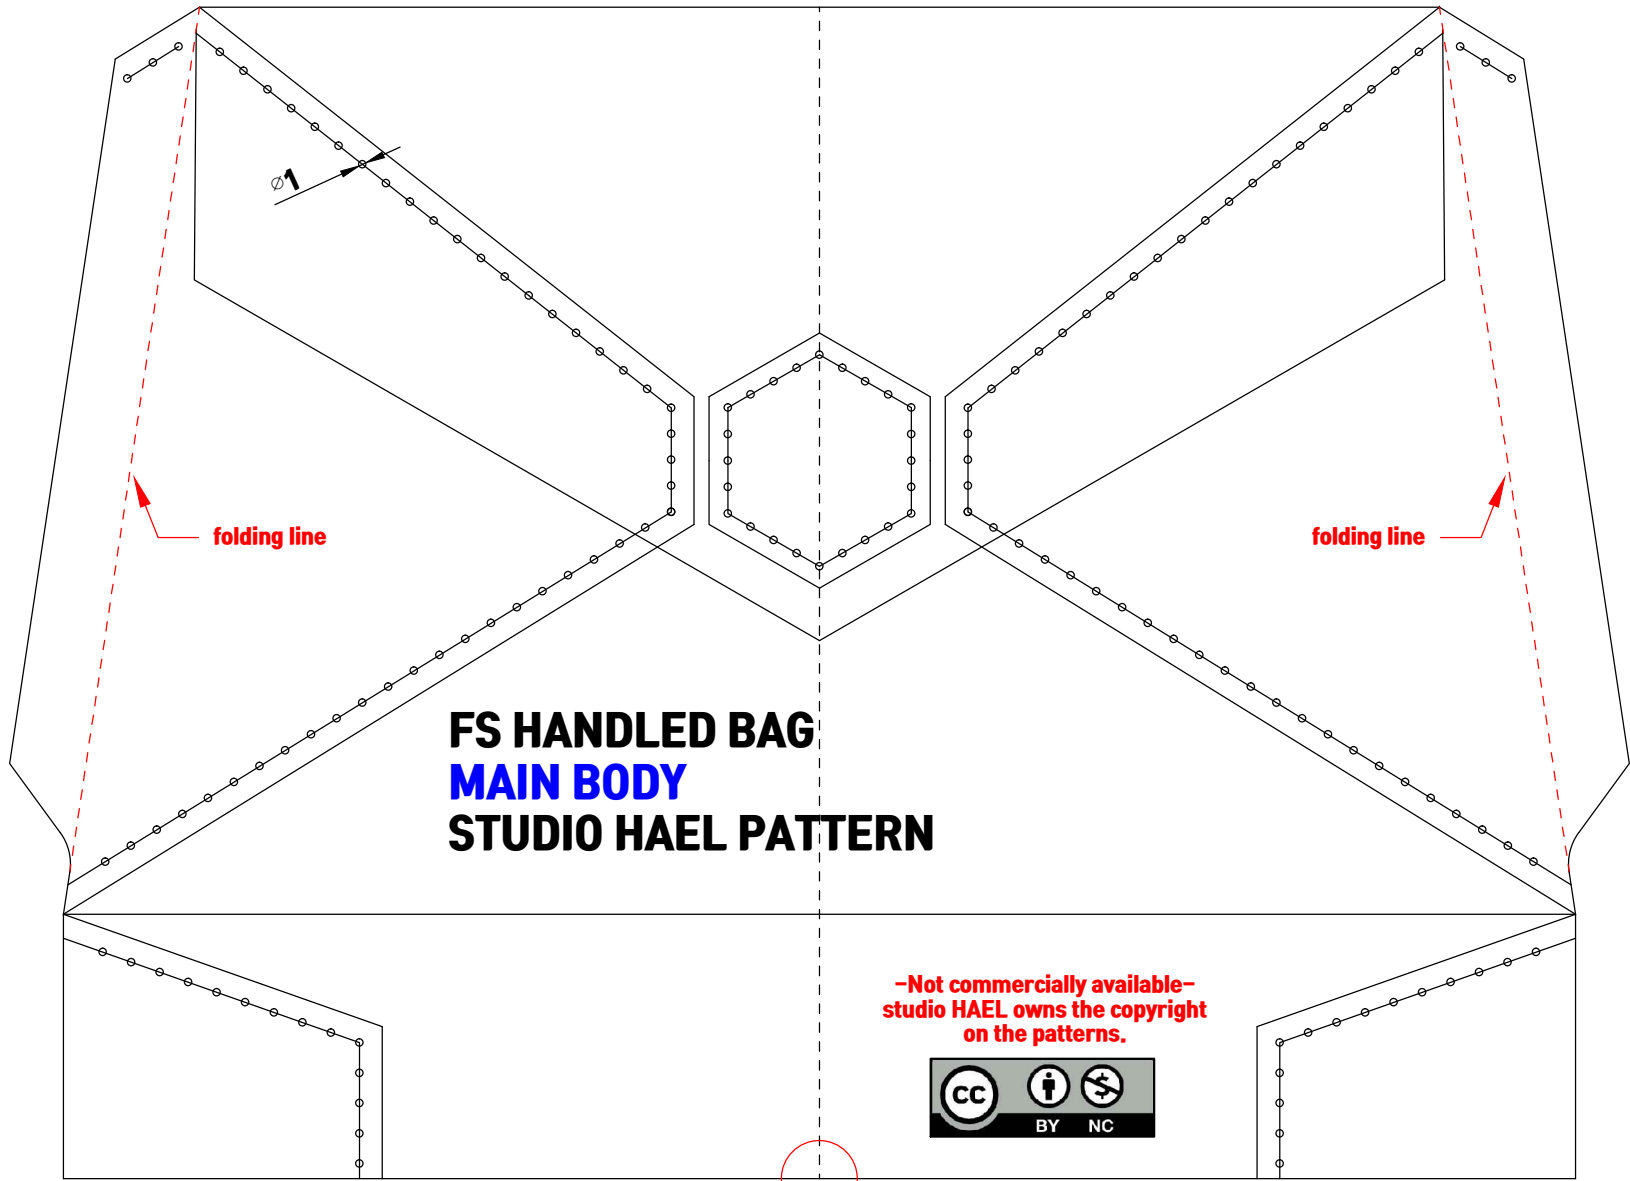

50 50mm(actual size)

FS HANDLED BAG
MAIN BODY
STUDIO HAEL PATTERN

-Not commercially available-
studio HAEL owns the copyright
on the patterns.

-Not commercially available-
studio HAEL owns the copyright
on the patterns.

**FS HANDLED BAG
MAIN BODY
STUDIO HAEL PATTERN**

folding line

folding line

50 50mm(actual size)

50 50mm(actual size)

**-Not commercially available-
studio HAEL owns the copyright
on the patterns.**

50
50mm(actual size)

**-Not commercially available-
studio HAEL owns the copyright
on the patterns.**

50 50mm(actual size)

-Not commercially available-
studio HAEL owns the copyright
on the patterns.