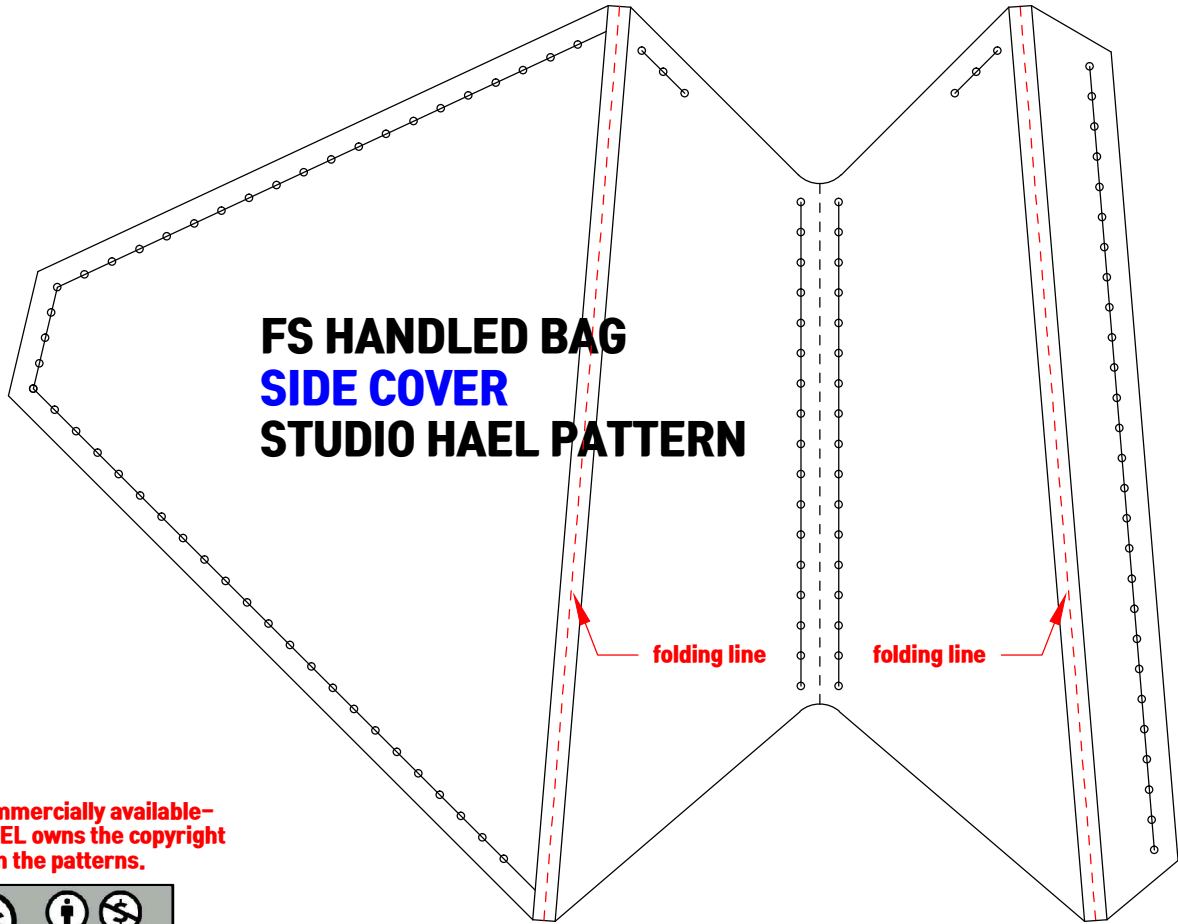

**FS HANDLED BAG
MAIN BODY
STUDIO HAEL PATTERN**

folding line

folding line

50 50mm(actual size)

50 50mm(actual size)

**-Not commercially available-
studio HAEL owns the copyright
on the patterns.**

50
50mm(actual size)

**-Not commercially available-
studio HAEL owns the copyright
on the patterns.**

50 50mm(actual size)

-Not commercially available-
studio HAEL owns the copyright
on the patterns.