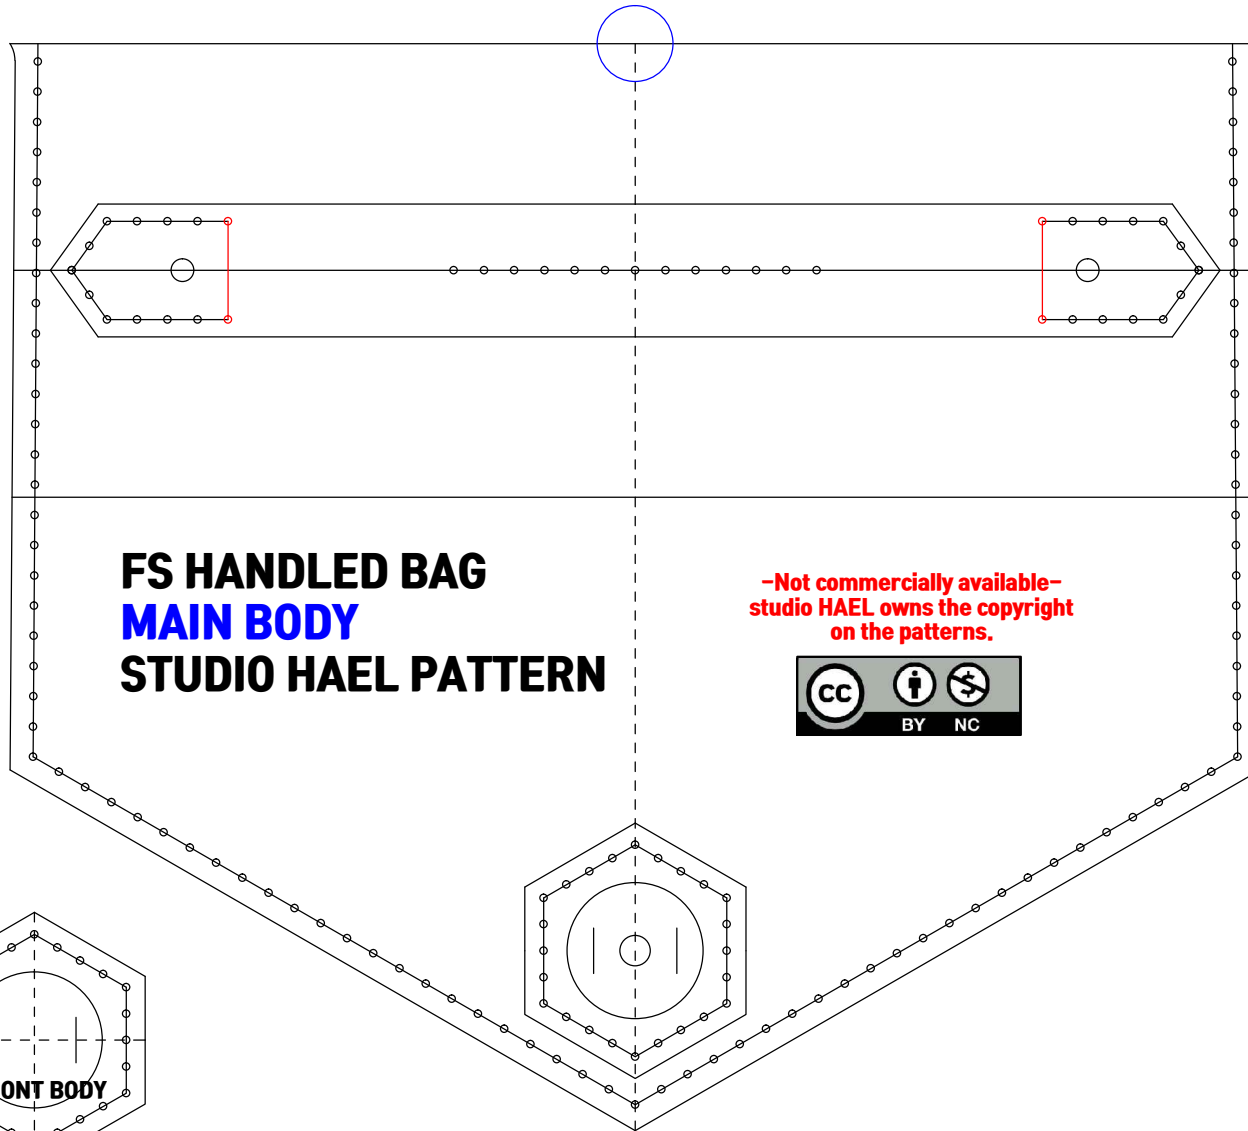

**FS HANDLED BAG
MAIN BODY
STUDIO HAEL PATTERN**

folding line

folding line

50 50mm(actual size)

50 50mm(actual size)

**-Not commercially available-
studio HAEL owns the copyright
on the patterns.**

50
50mm(actual size)

**-Not commercially available-
studio HAEL owns the copyright
on the patterns.**

50 50mm(actual size)

-Not commercially available-
studio HAEL owns the copyright
on the patterns.