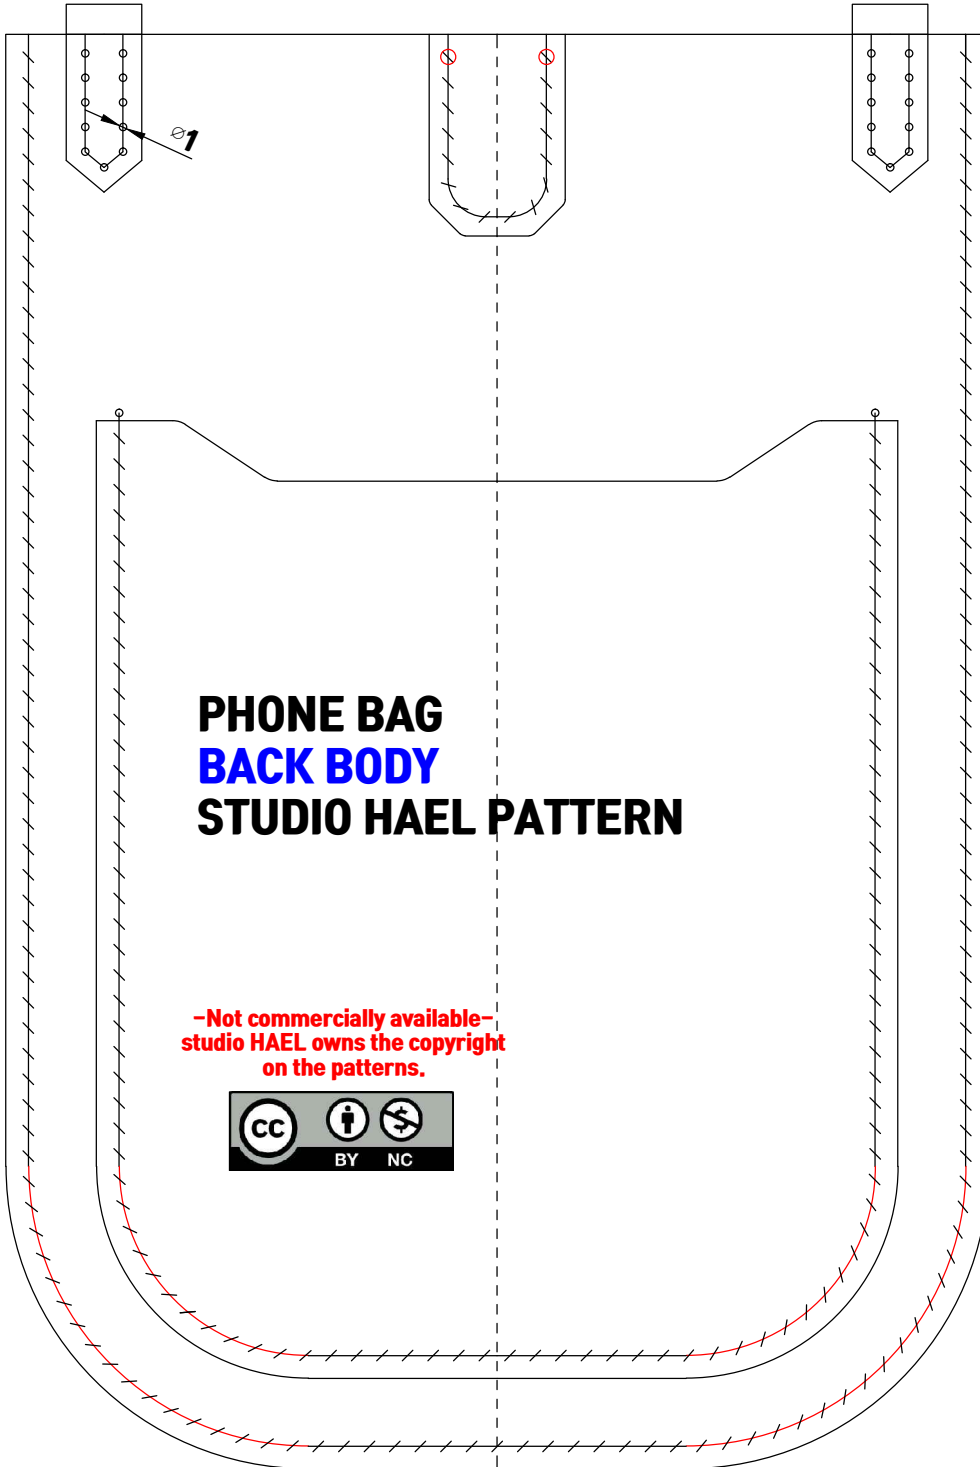

50 50mm(actual size)

-Not commercially available-  
studio HAEL owns the copyright  
on the patterns.

50 50mm(actual size)

50 50mm(actual size)