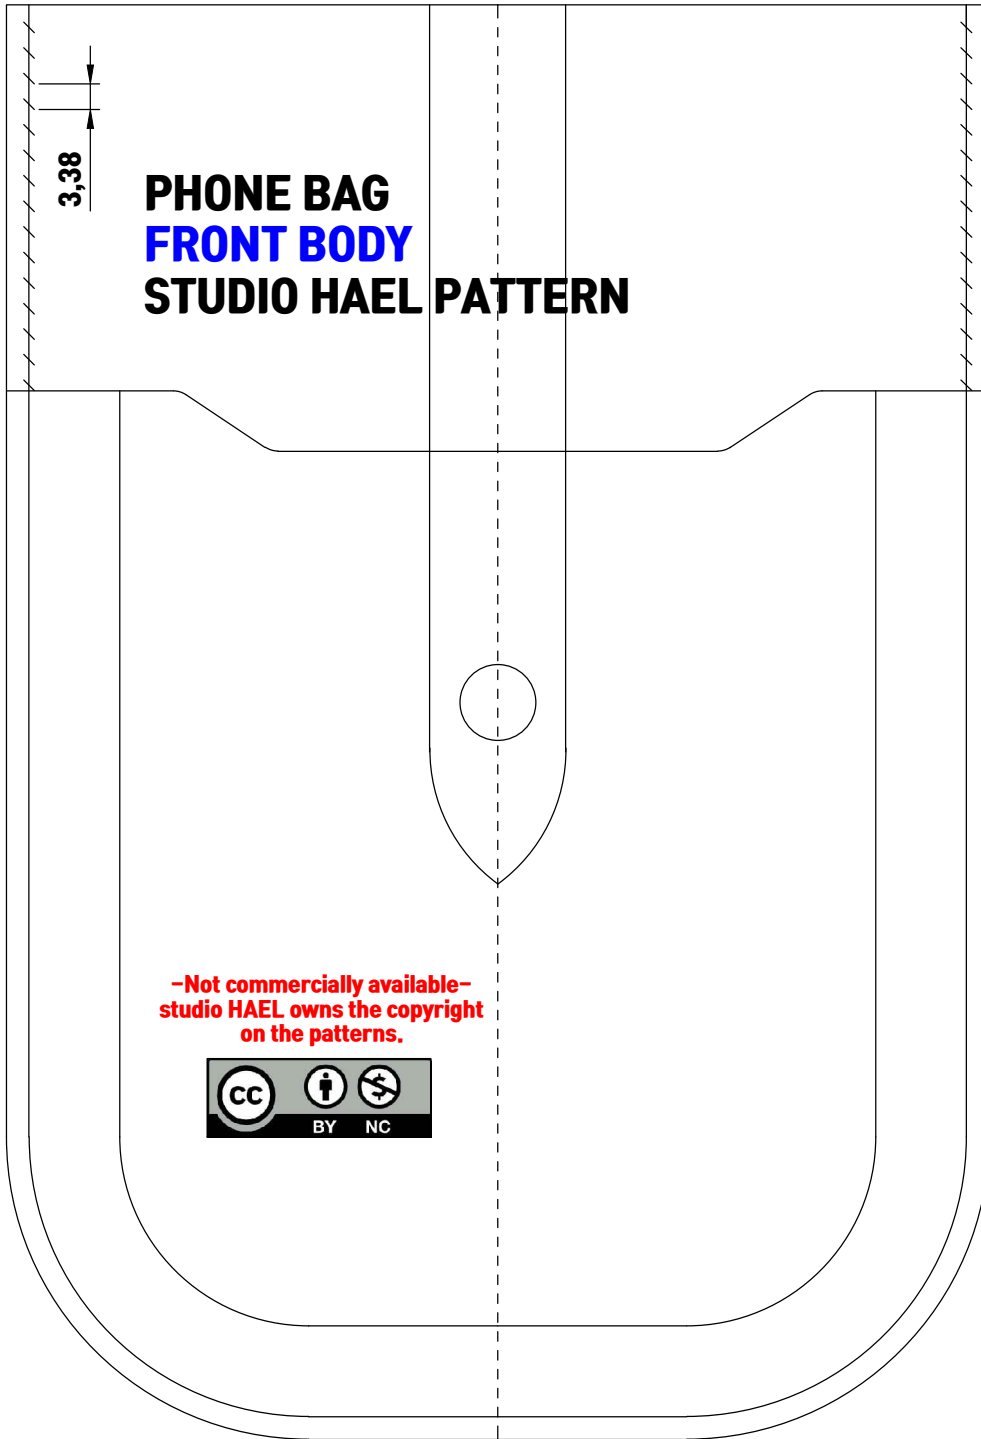

50 50mm(actual size)

-Not commercially available-  
studio HAEL owns the copyright  
on the patterns.

50 50mm(actual size)

50 50mm(actual size)