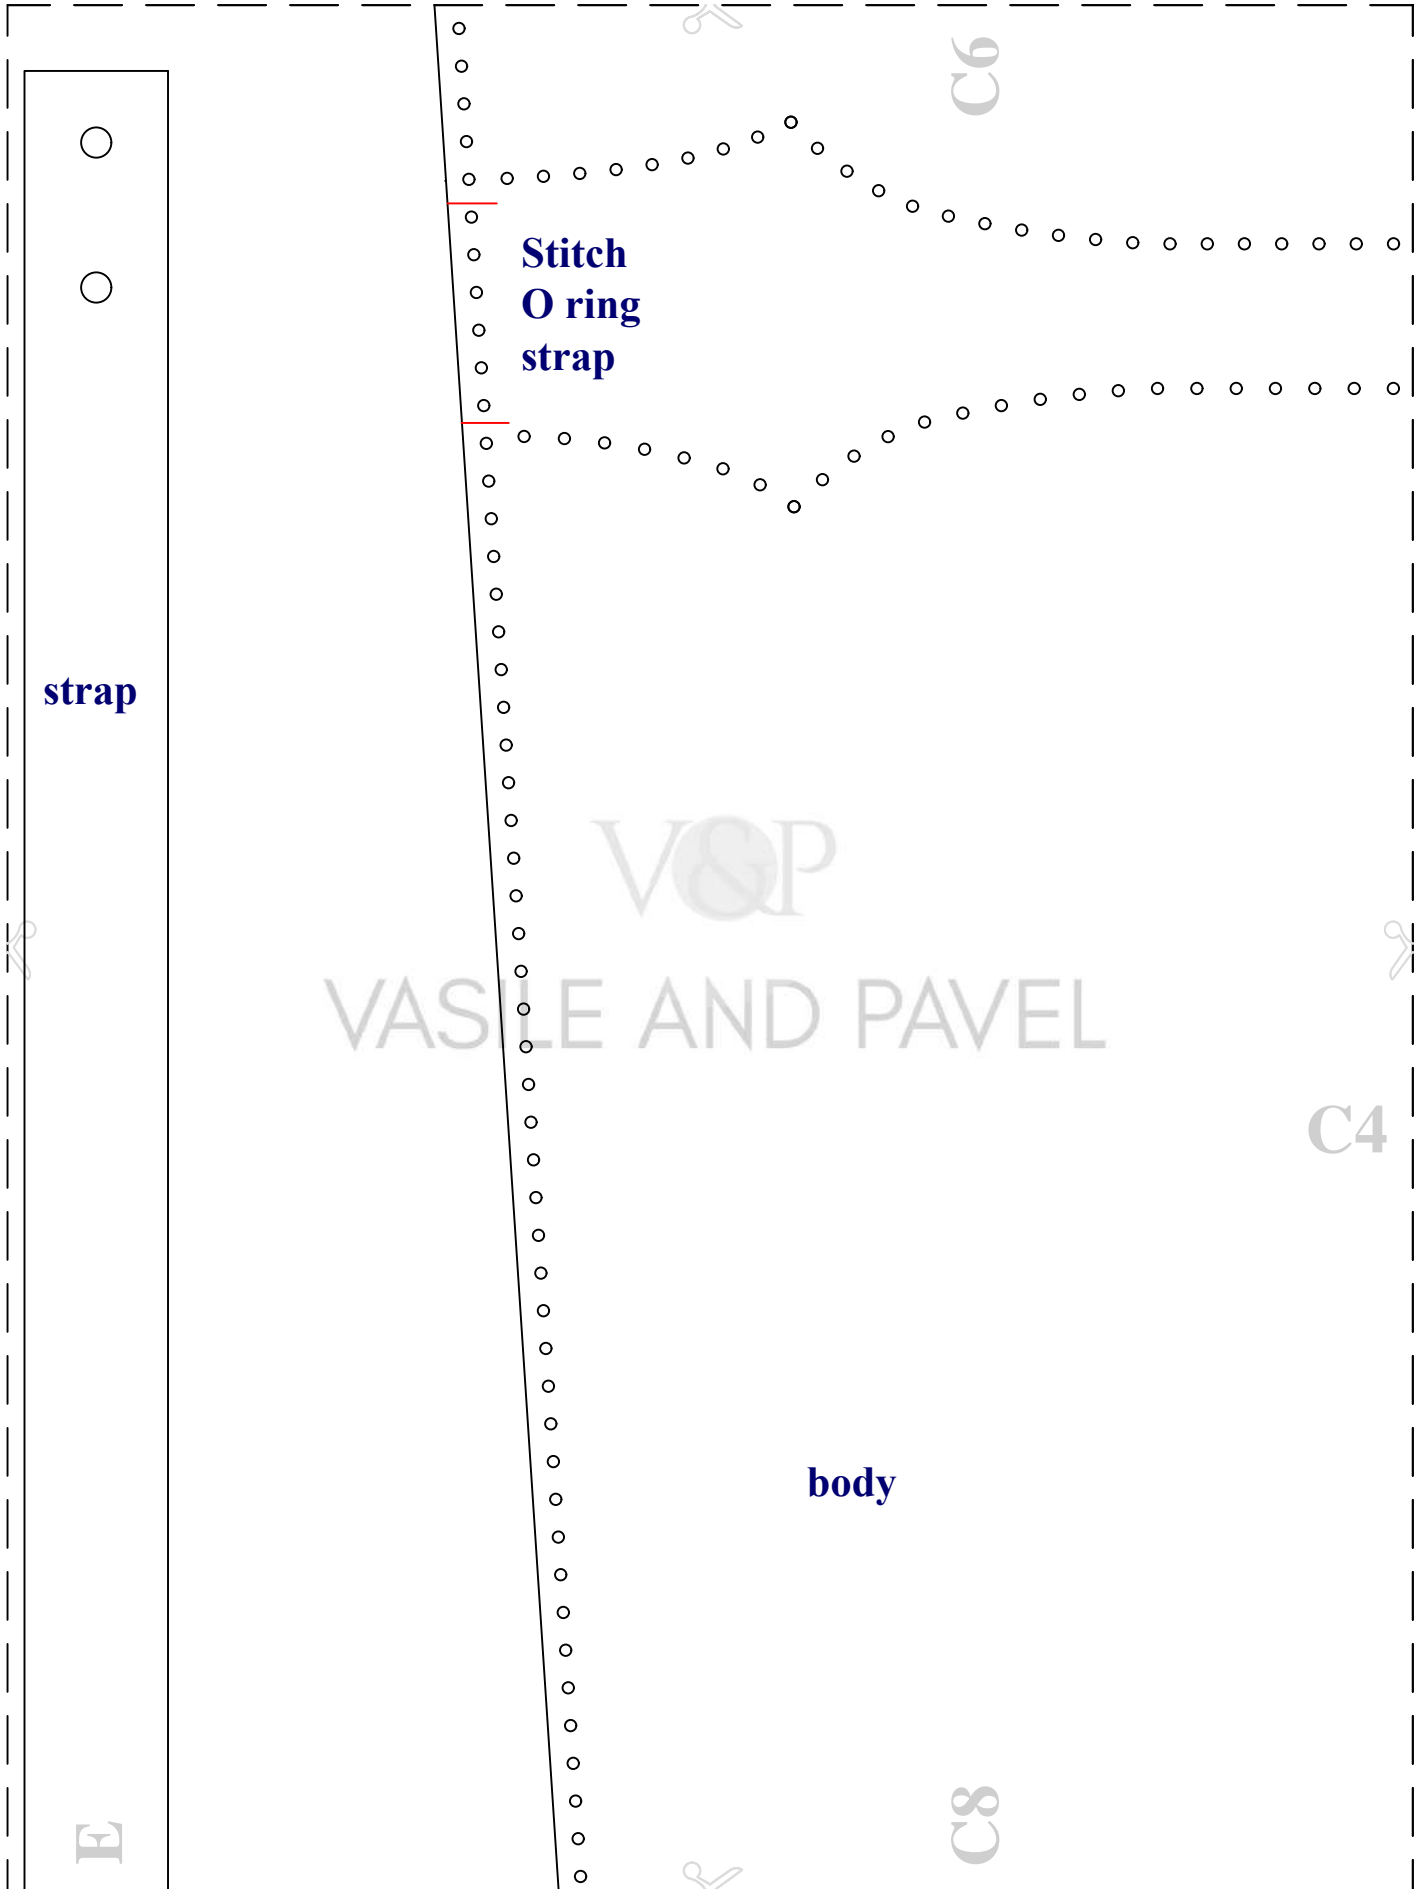

VASILE AND PAVEL

C3

body

C6

**Stitch
O ring strap**

C3

body

C7

V&P
VASILE AND PAVEL

C9

body

C5

F

strap

V&P
VASILE AND PAVEL

V&P
VASILE AND PAVEL

decorative piece

D
✂

decorative piece

V&P
VASILE AND PAVEL

bottom

✂

**decorative
piece**

VOP
VASILE AND PAVEL