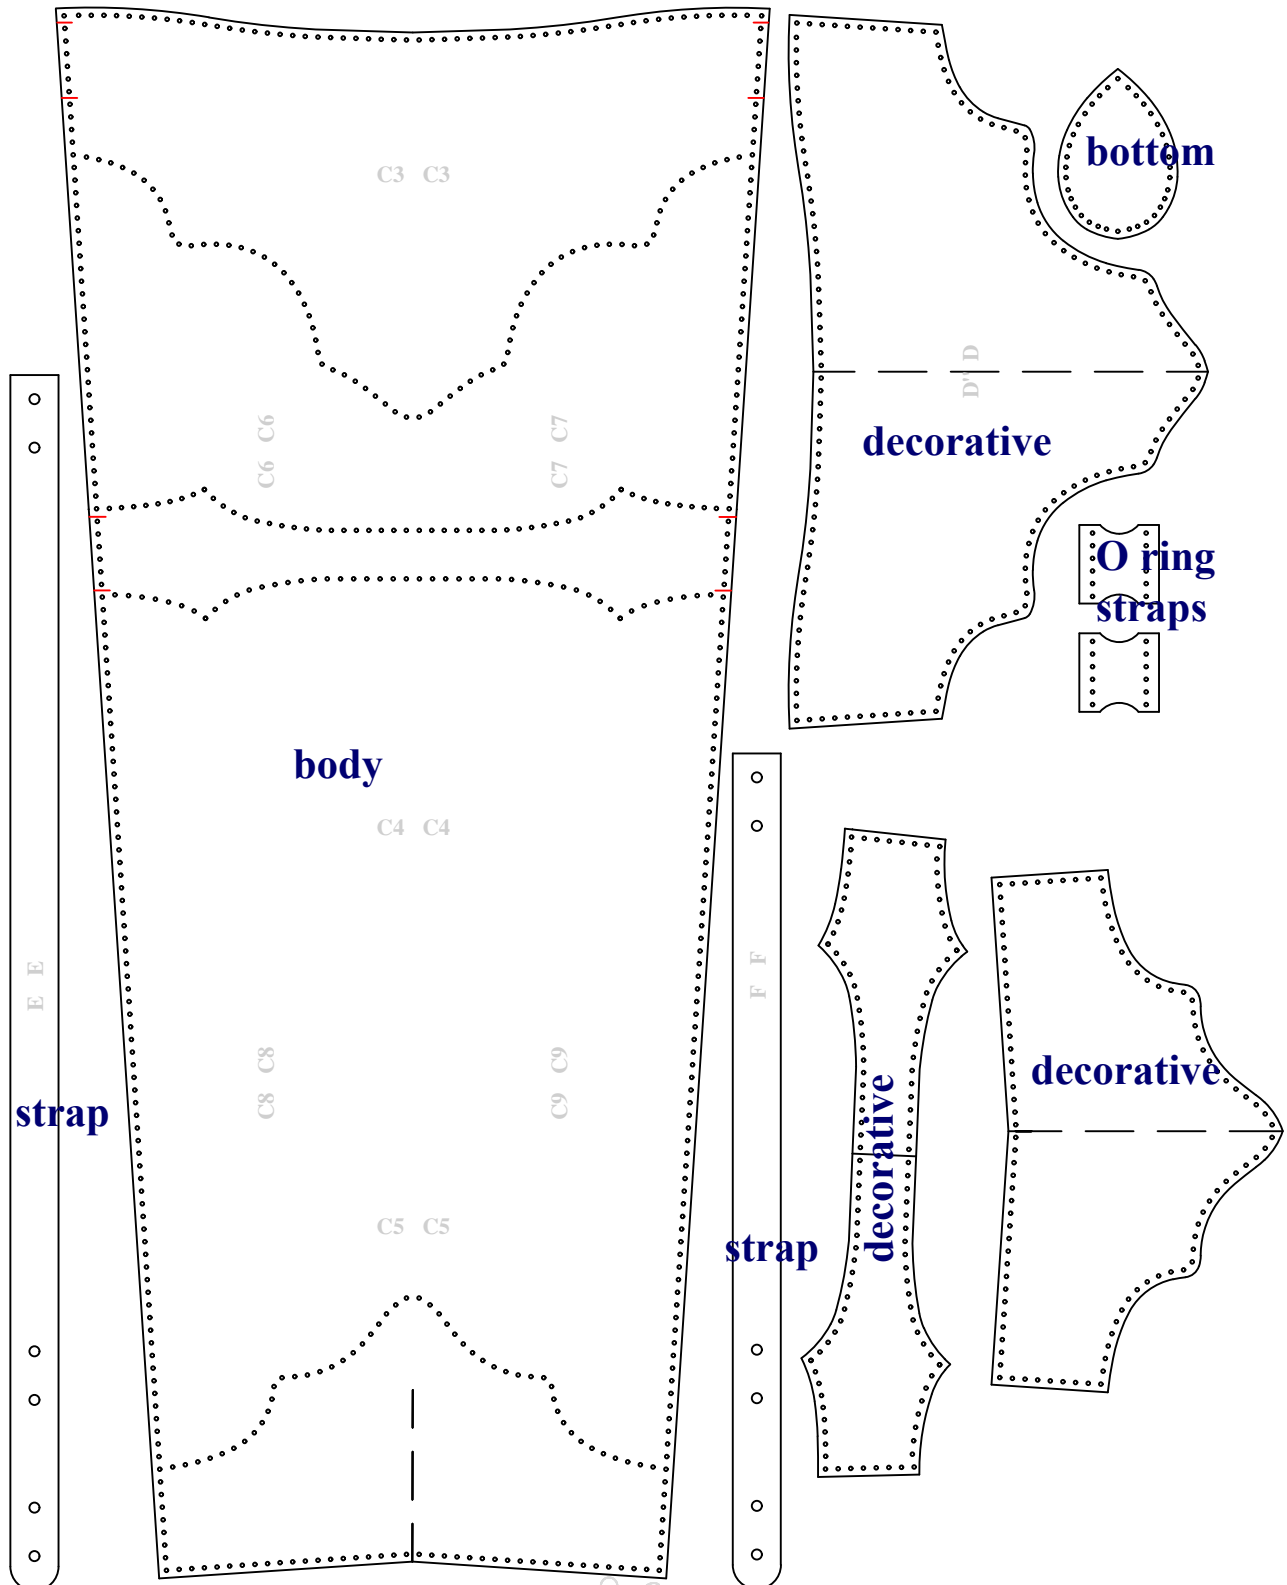

V&P

VASILEANDPAVEL.COM

ARCHERY QUIVER

Calibration Page

Assembling Instructions

Please click [here](#) for the VIDEO instructions

**Stitch
O ring strap**

V&P

VASILE AND PAVEL

C3

body

C6

**Stitch
O ring strap**

C3

body

C7

decorative piece

D
✂

decorative piece

V&P
VASILE AND PAVEL

bottom

✂

**decorative
piece**

VOP
VASILE AND PAVEL

decorative piece

V&P

VASILE AND PAVEL