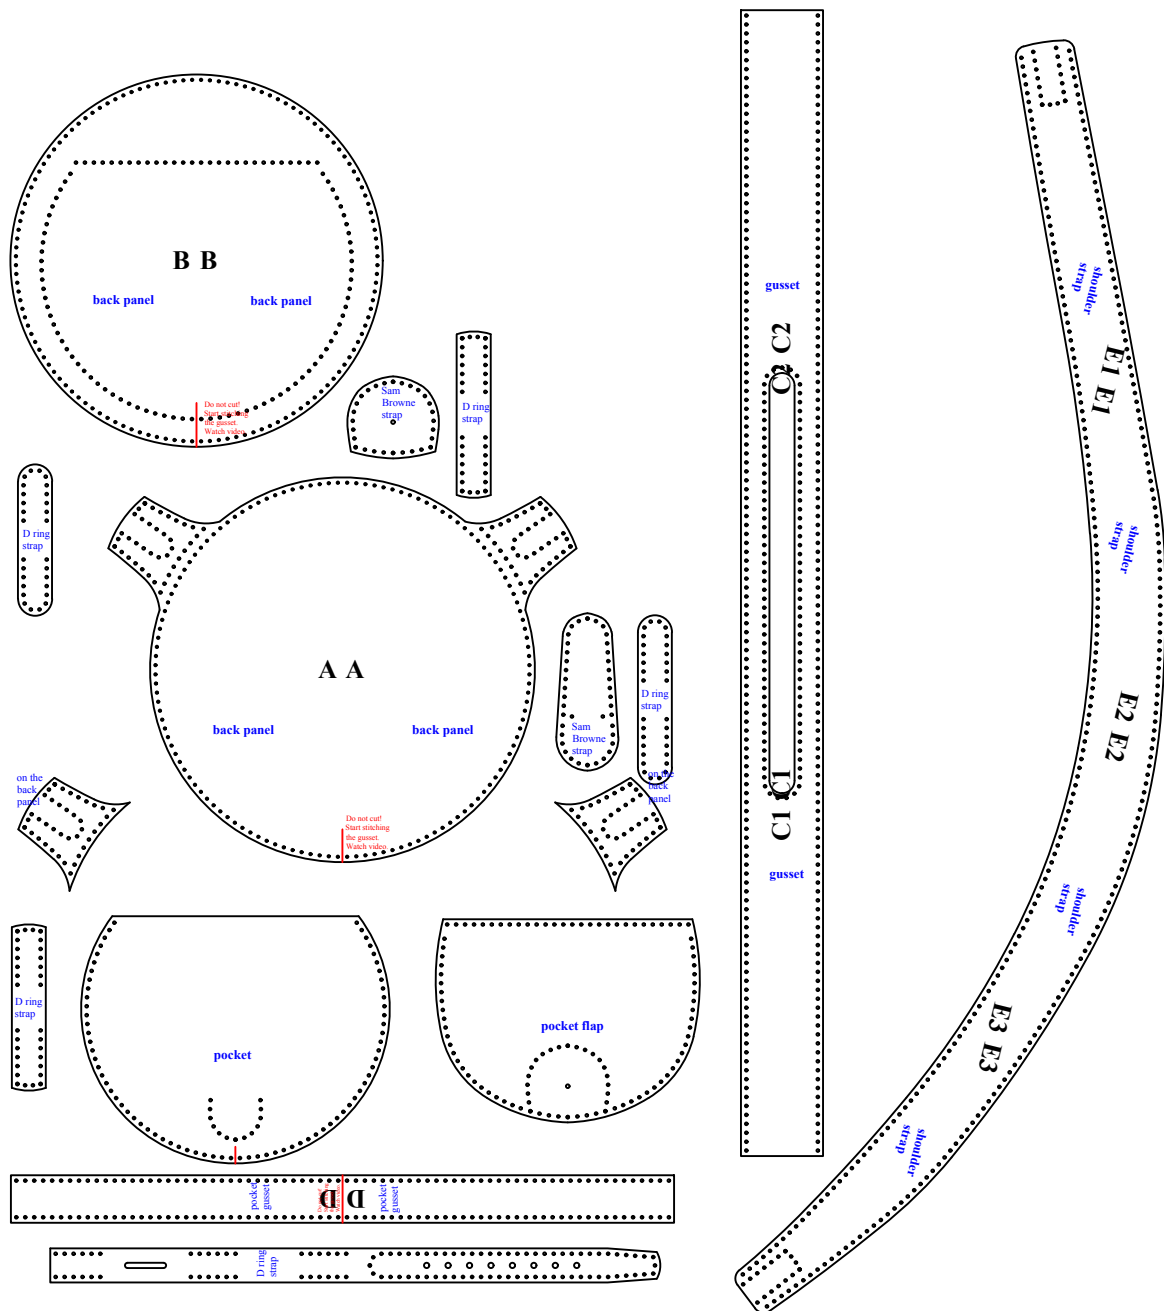

V&P

VASILEANDPAVEL.COM

LIL FESTIVAL SLING BAG

Calibration Page

Assembling Instructions

Please click [here](#) for the VIDEO instructions

D ring strap

back panel

A

on the back panel

Do not
Start
the
Wat

A

back panel

D ring strap

on the back panel

not cut!
t stitching
gusset.
ch video.

D ring
strap

B

back panel

Do not
Start
the
Wat

B

back panel

D ring strap

not cut!
t stitching
gusset.
ch video.

pocket

pocket flap

**Sam
Browne
strap**

**Sam
Browne
strap**

E1

**shoulder
strap**

E2

**shoulder
strap**