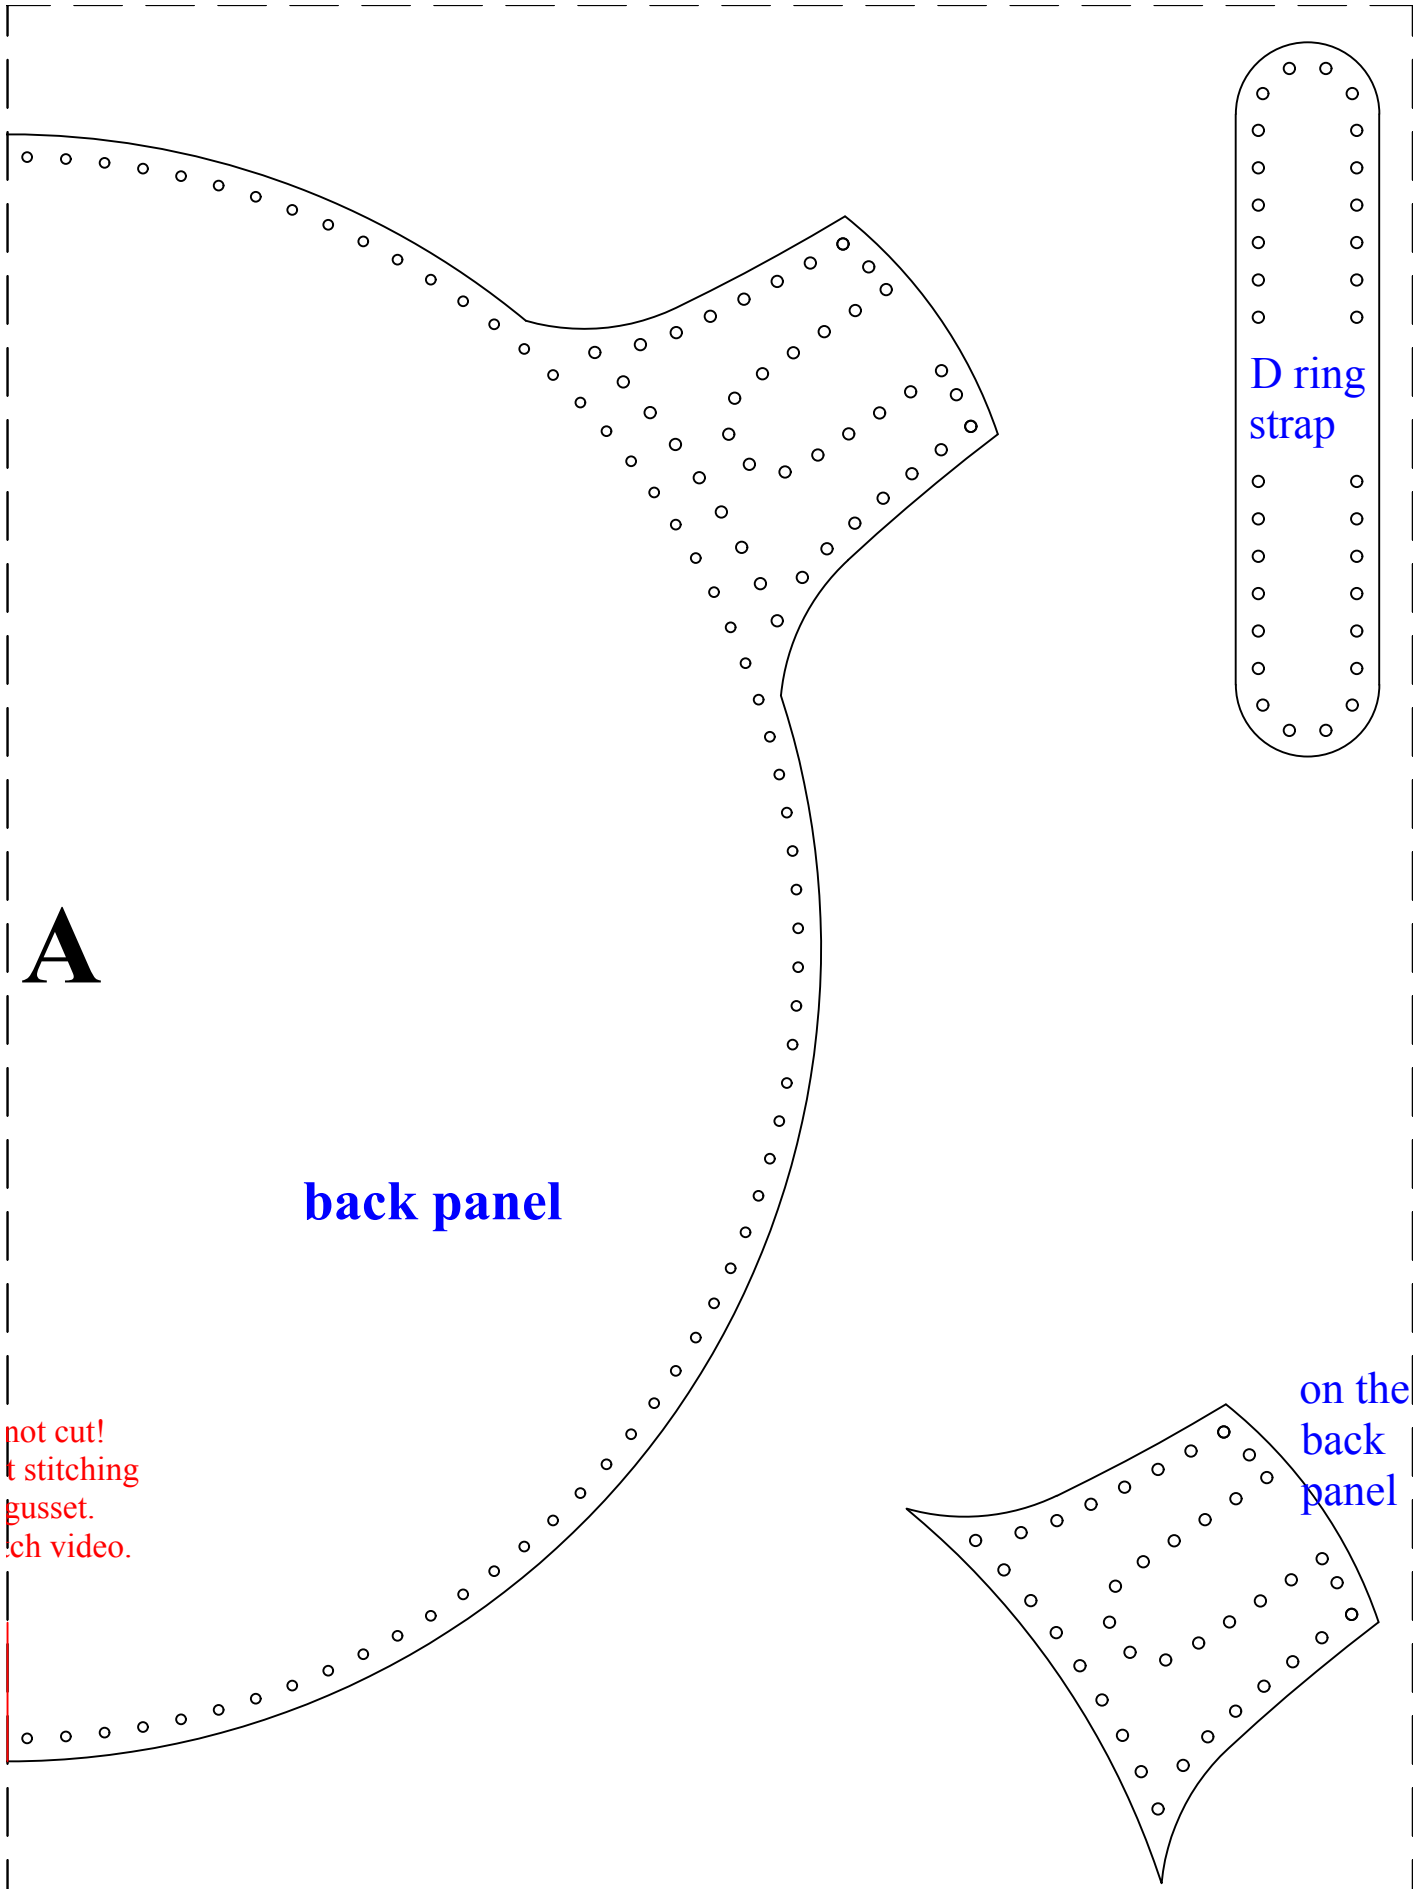

V&P

VASILEANDPAVEL.COM

LIL FESTIVAL SLING BAG

Calibration Page

Assembling Instructions

Please click [here](#) for the VIDEO instructions

D ring strap

back panel

A

on the back panel

Do not
Start
the
Wat

A

back panel

D ring strap

on the back panel

not cut!
t stitching
gusset.
ch video.

D ring
strap

B

back panel

Do not
Start
the
Wat

B

back panel

D ring strap

not cut!
t stitching
gusset.
ch video.

pocket

pocket flap

**Sam
Browne
strap**

**Sam
Browne
strap**

E1

**shoulder
strap**

E2

**shoulder
strap**