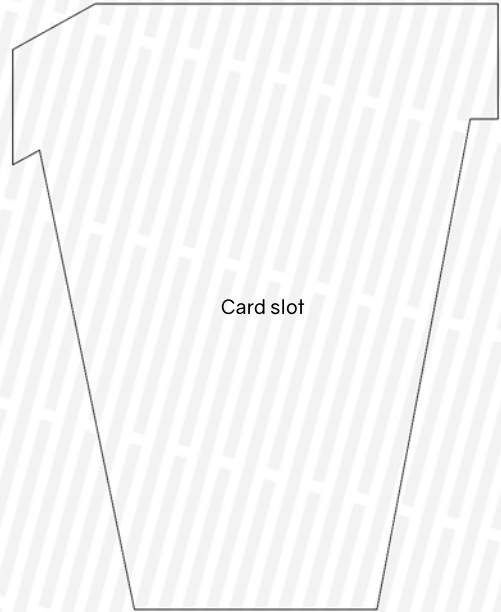

HAHNS ATELIER

www.youtube.com/c/HahnsAtelier
Instagram:hahn_atelier

Bifold card wallet W-01
Print setting : A4 "actual size"

HAHNS ATELIER

www.youtube.com/c/HahnsAtelier
Instagram:hahn_atelier

Bifold card wallet W-01
Print setting : A4 "actual size"

Pocket side

Card slot

Card slot

Card slot

Pocket side