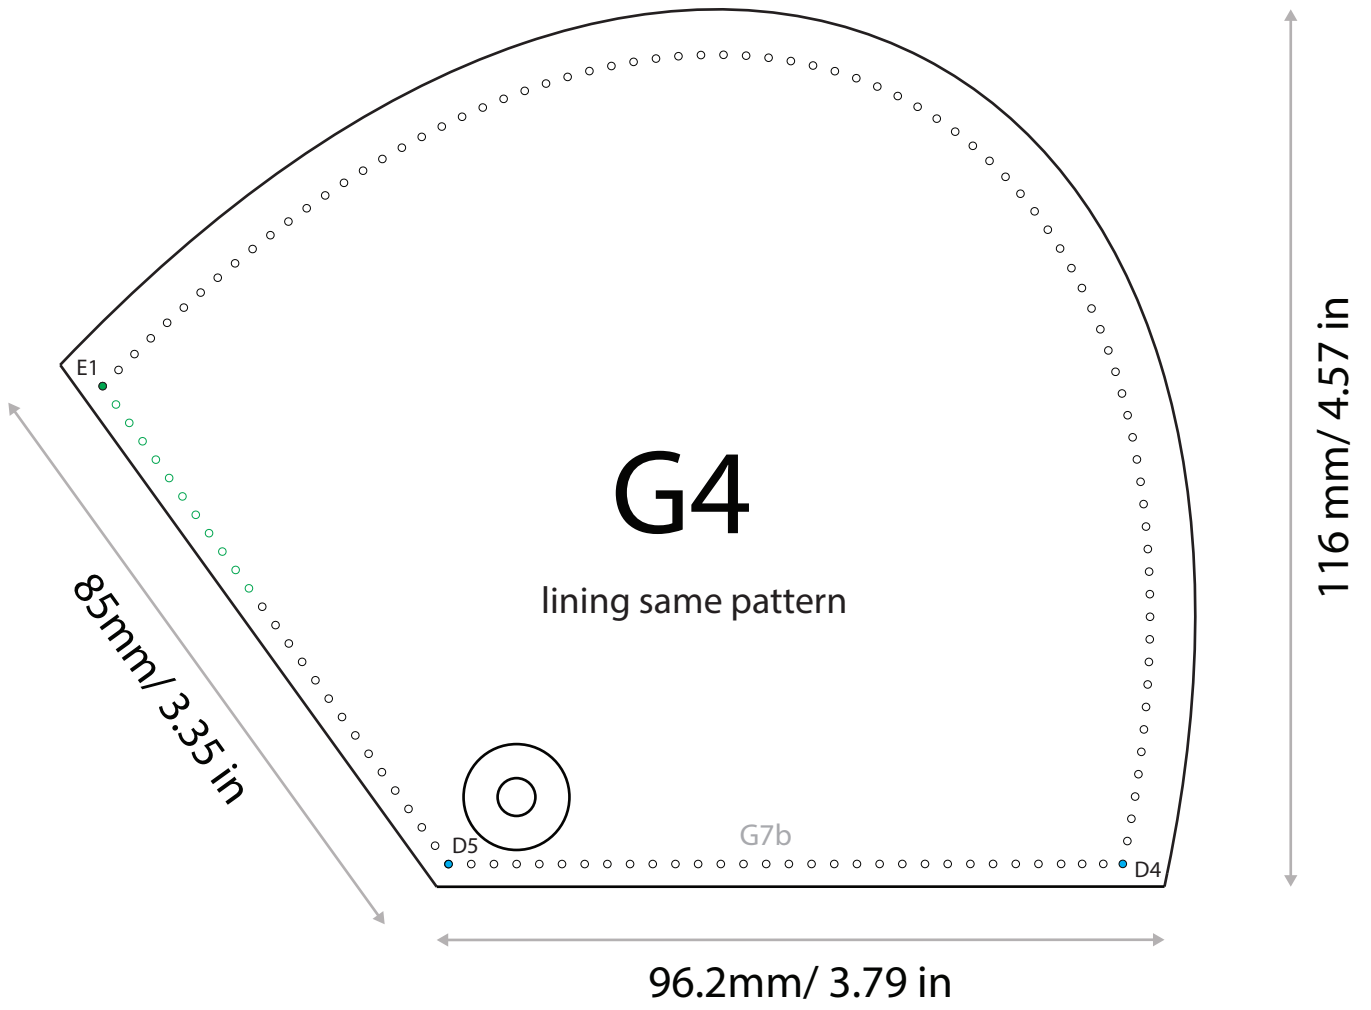

114.18 mm/ 4.5 in

166.46 mm/ 6.55 in

20mm

1 inch

G1

lining same pattern

181.6 mm / 7.15 in

93 mm / 3.66 in

20mm

1 inch

D2' G7b D1 G7b D2'

20mm

1 inch

65 mm/ 2.56 in

20mm

1 inch

G7b

172.5 x 24 mm
6.79 x 0.94 in

205 x 24 mm
8.07 x 0.94 in

20mm

1 inch

20mm

1 inch

207 mm / 8.15 in

132mm / 5.2 in

20mm

1 inch

1 inch

20mm

G5

115 x 15 mm
4.52 x 0.59 in