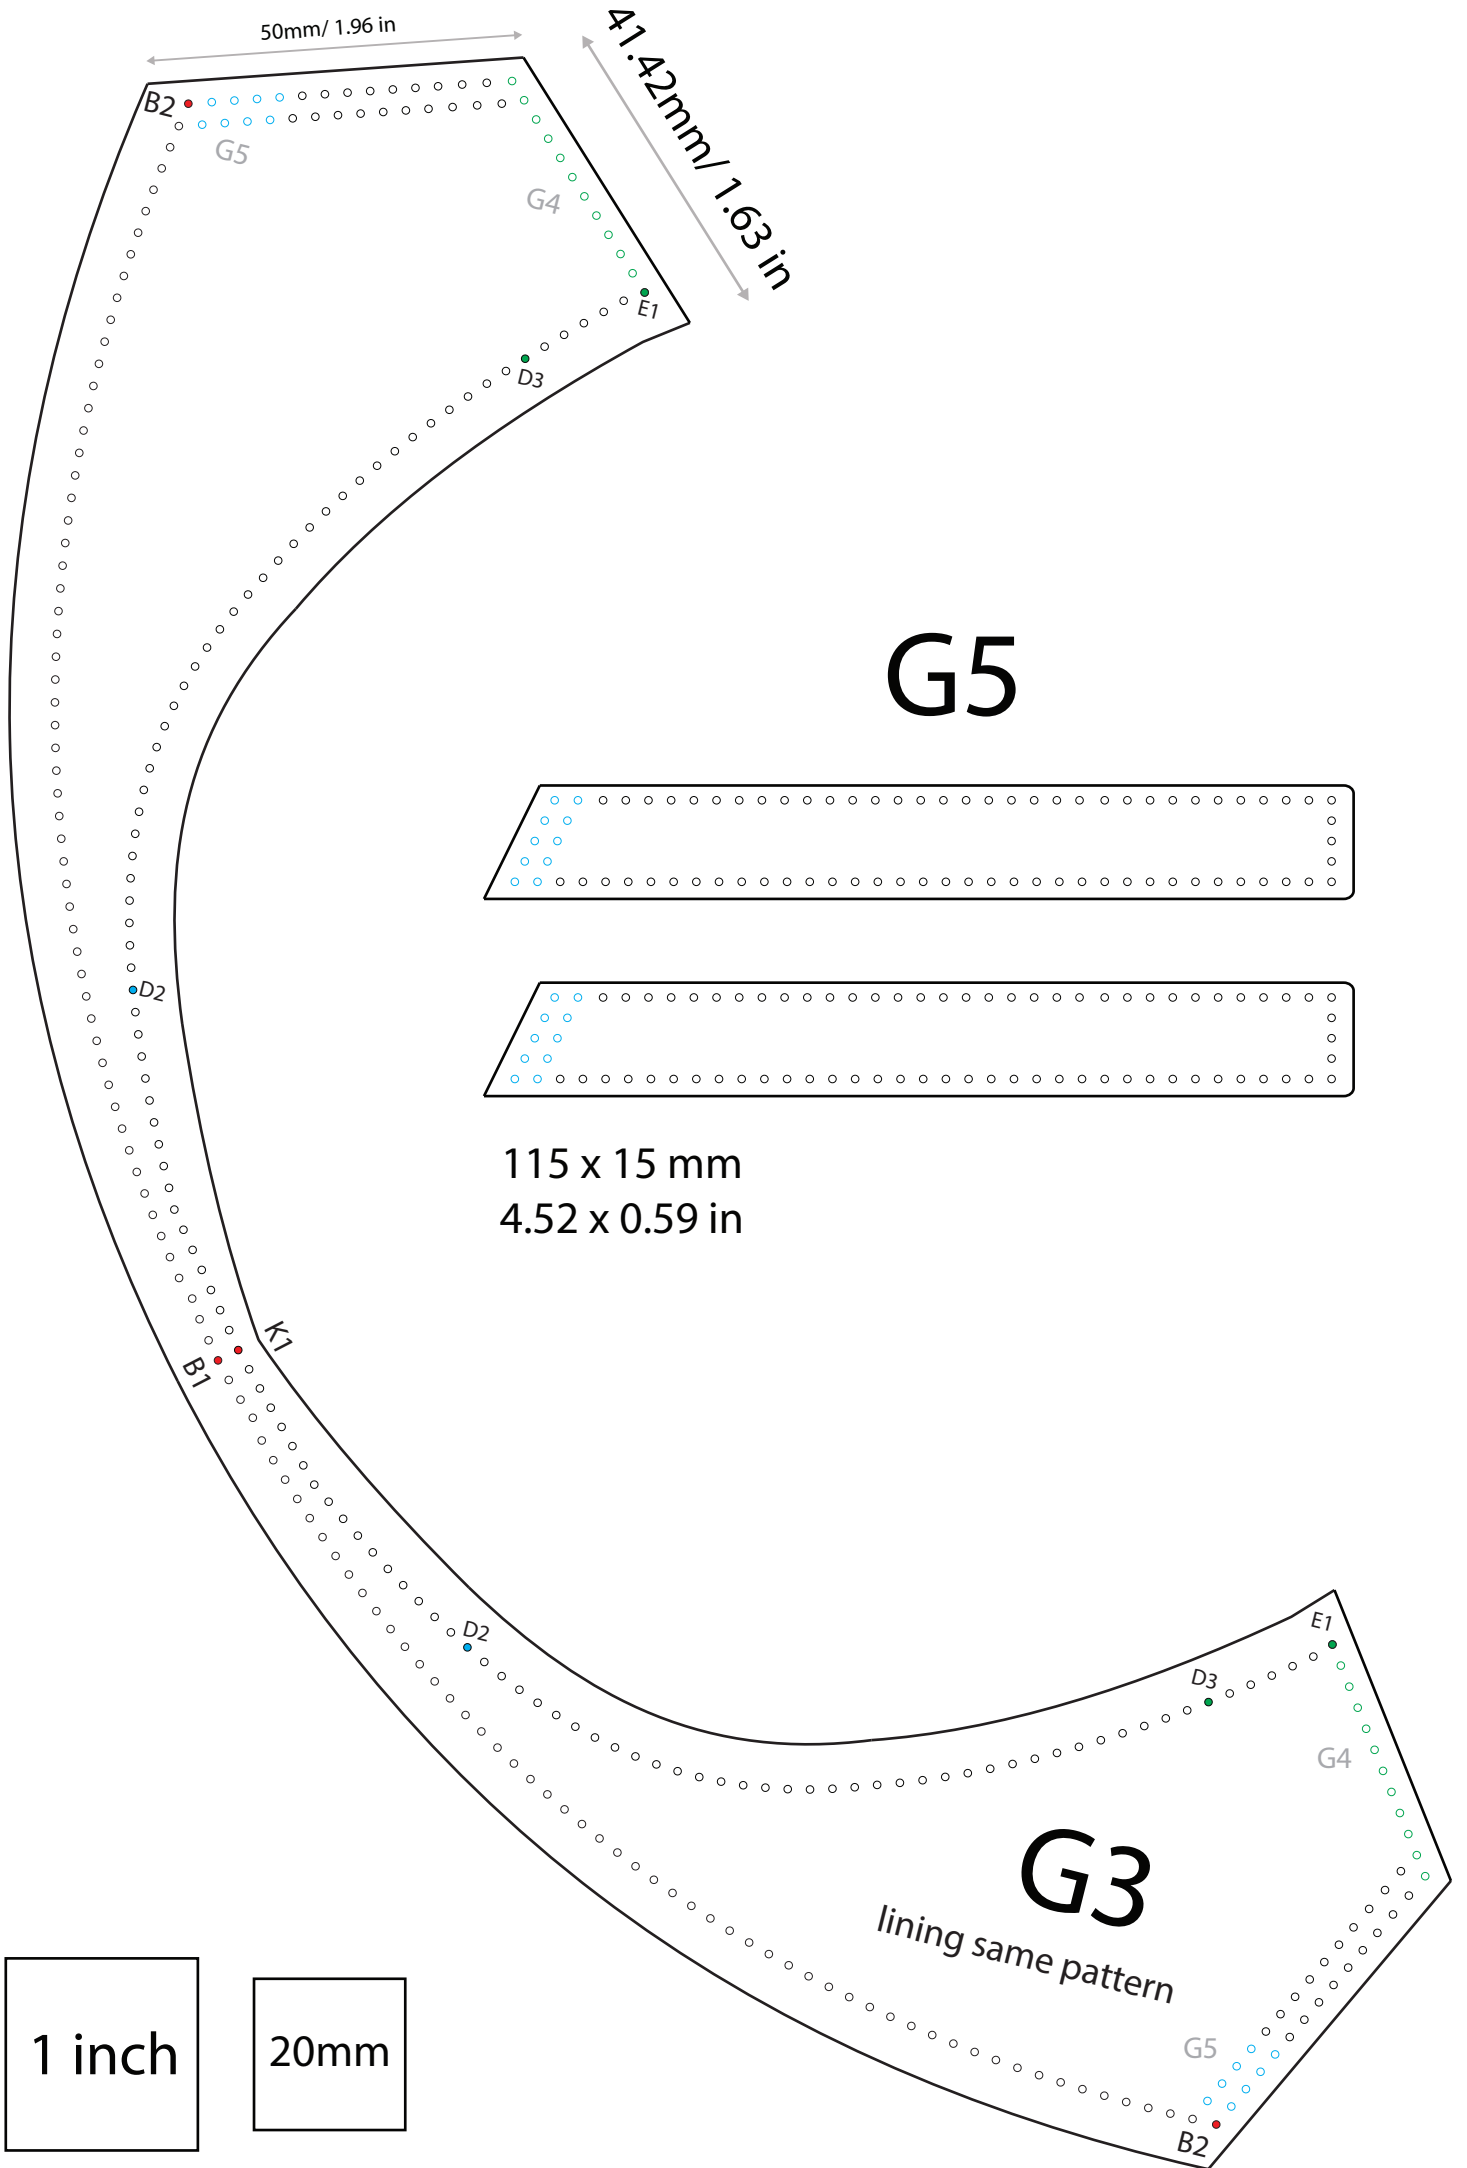

114.18 mm/ 4.5 in

166.46 mm/ 6.55 in

20mm

1 inch

G1

lining same pattern

181.6 mm / 7.15 in

93 mm / 3.66 in

20mm

1 inch

D2' G7b D1 G7b D2'

20mm

1 inch

65 mm/ 2.56 in

20mm

1 inch

G7b

172.5 x 24 mm
6.79 x 0.94 in

205 x 24 mm
8.07 x 0.94 in

20mm

1 inch

20mm

1 inch

207 mm / 8.15 in

132mm / 5.2 in

20mm

1 inch

1 inch

20mm

G5

115 x 15 mm
4.52 x 0.59 in