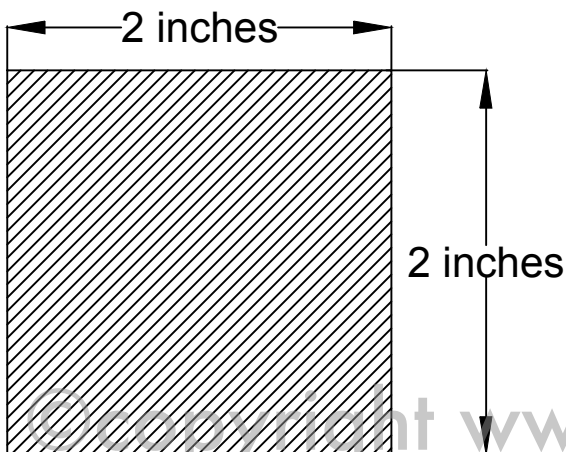

18,2 cm

Test Page

©copyright www.dieselpunk.ro

Choose "actual size" in the printing preferences

Make sure these dimensions are correct

before starting your pattern

DIE

©copyright www.dieselpunk.ro

7,17 inches

Assembly diagram

©copyright www.dieselpunk.ro
use this page as a guide to cut and paste together
the pieces spread over multiple pages

©copyright www.dieselpunk.ro

chest size

L	45 - 48,5 in
	115-124 cm