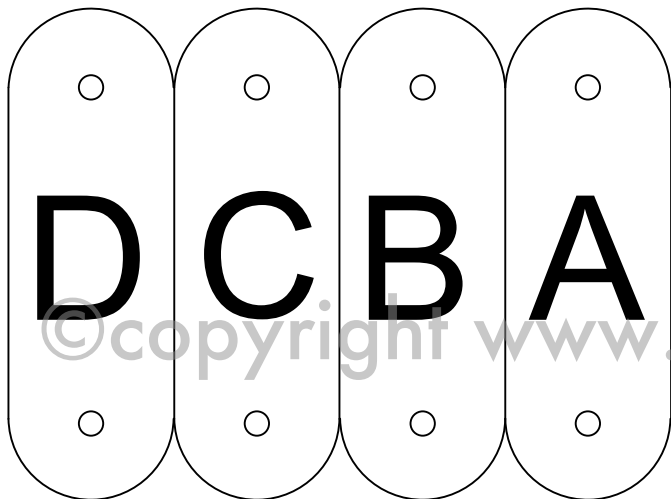

©copyright www.dieselpunk.ro

DIESELPUNK.RO
www.dieselpunk.ro

©copyright www.dieselpunk.ro