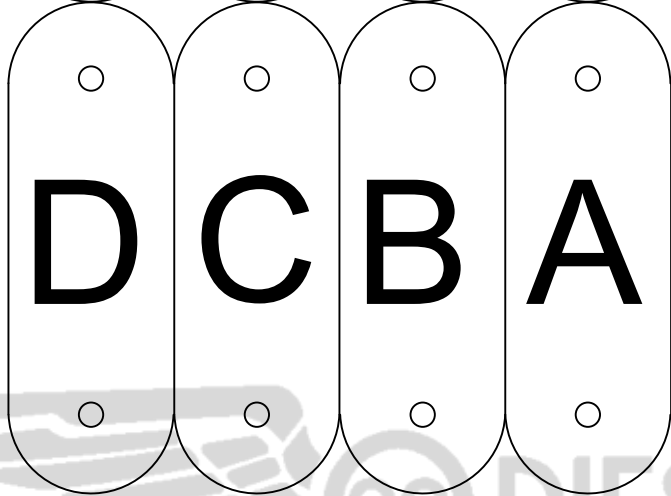

©copyright www.dieselpunk.ro

DIESELPUNK.RO
www.dieselpunk.ro

©copyright www.dieselpunk.ro