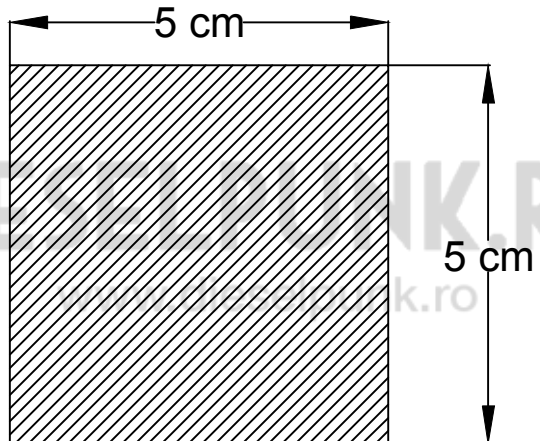

18,2 cm

Test Page

©copyright www.dieselpunk.ro

Choose "actual size" in the printing preferences

Make sure these dimensions are correct

before starting your pattern

DIE

©copyright www.dieselpunk.ro

7,17 inches

Assembly diagram

©copyright www.dieselpunk.ro
use this page as a guide to cut and paste together
the pieces spread over multiple pages

©copyright www.dieselpunk.ro

chest size

L	45 - 48,5 in
	115-124 cm