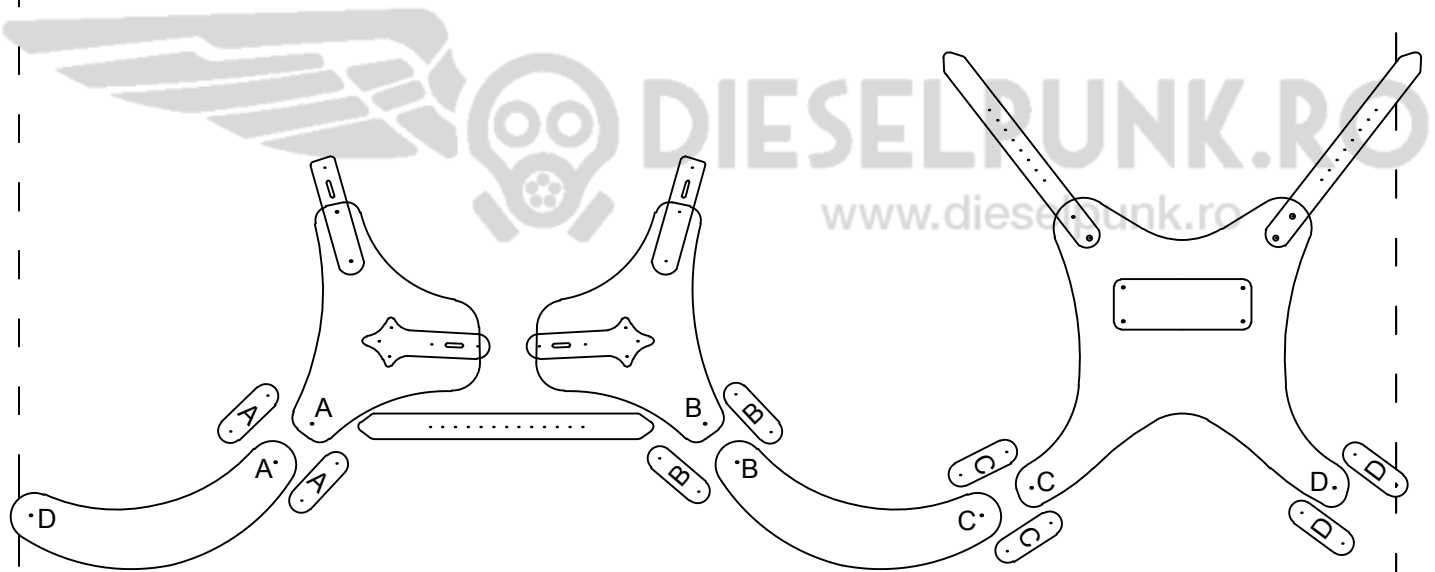

18,2 cm

Test Page

©copyright www.dieselpunk.ro

Choose "actual size" in the printing preferences

Make sure these dimensions are correct

before starting your pattern

DIE

©copyright www.dieselpunk.ro

7,17 inches

Assembly diagram

©copyright www.dieselpunk.ro
use this page as a guide to cut and paste together
the pieces spread over multiple pages

©copyright www.dieselpunk.ro

chest size

L	45 - 48,5 in
	115-124 cm