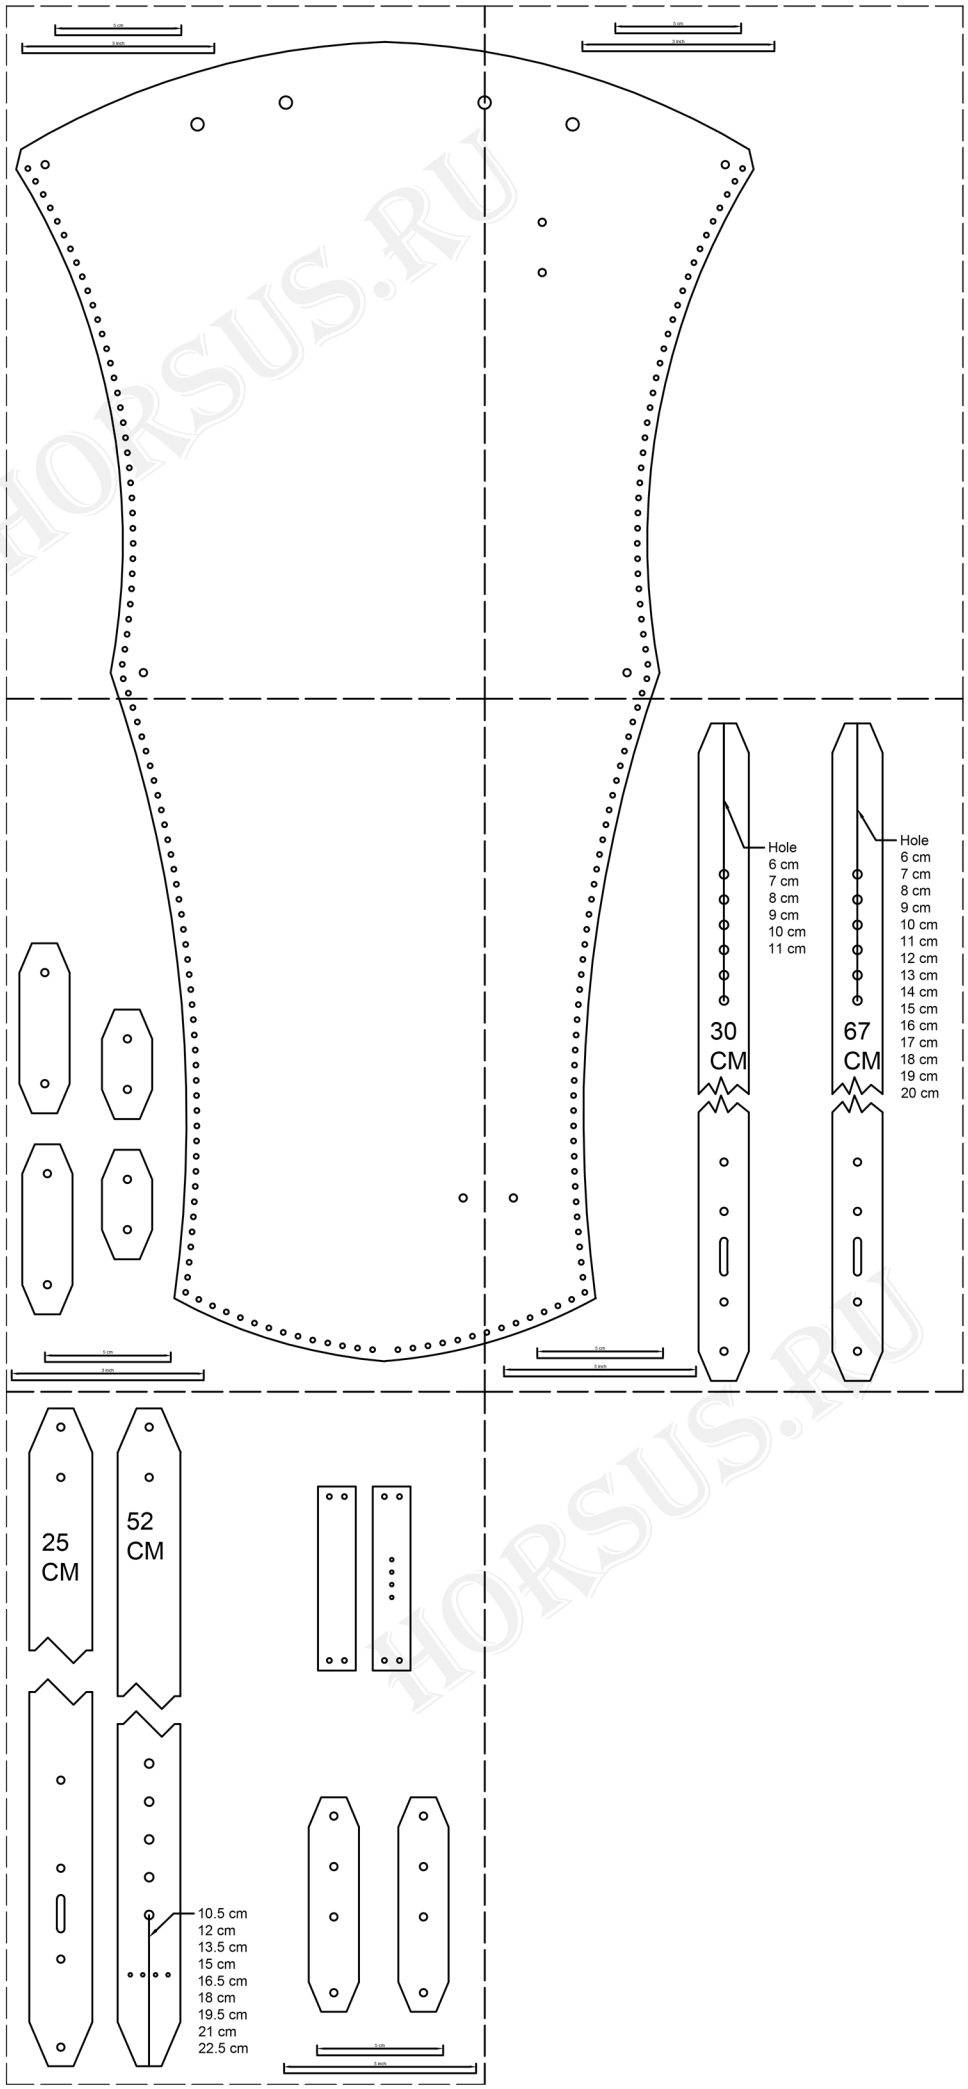

# Page for test sizes

5 cm

3 inch

HORSUS.RU

HORSUS.RU

Attention! The arm strap is for size S.  
When manufacturing, consider your own  
belt size.