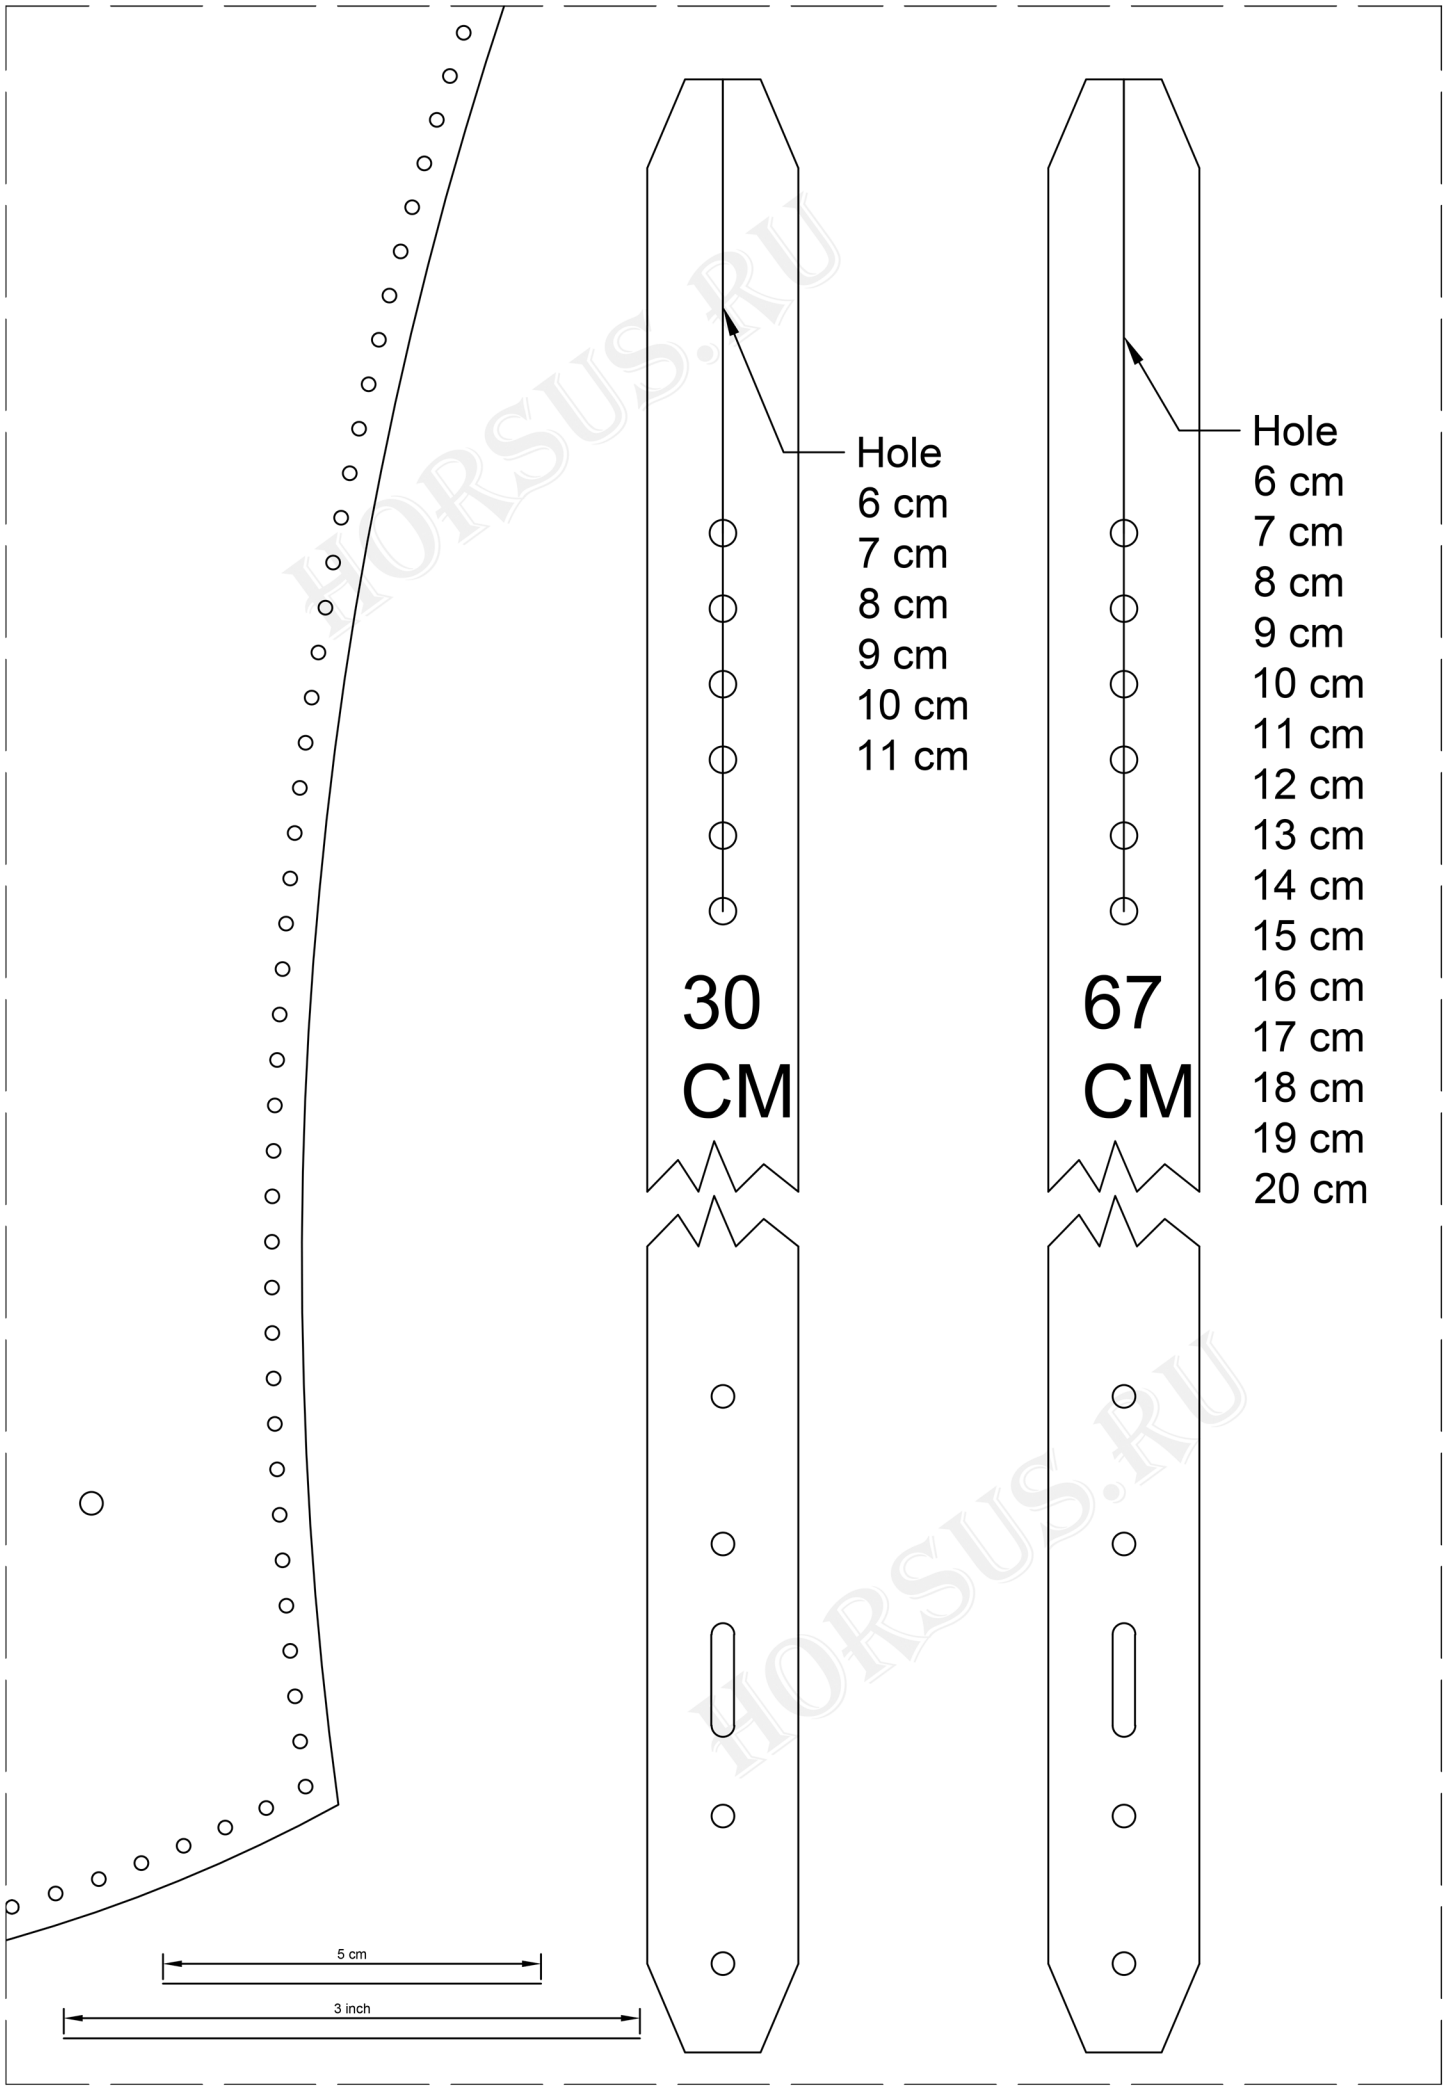

# Page for test sizes

5 cm

3 inch

HORSUS.RU

HORSUS.RU

Attention! The arm strap is for size S.  
When manufacturing, consider your own  
belt size.