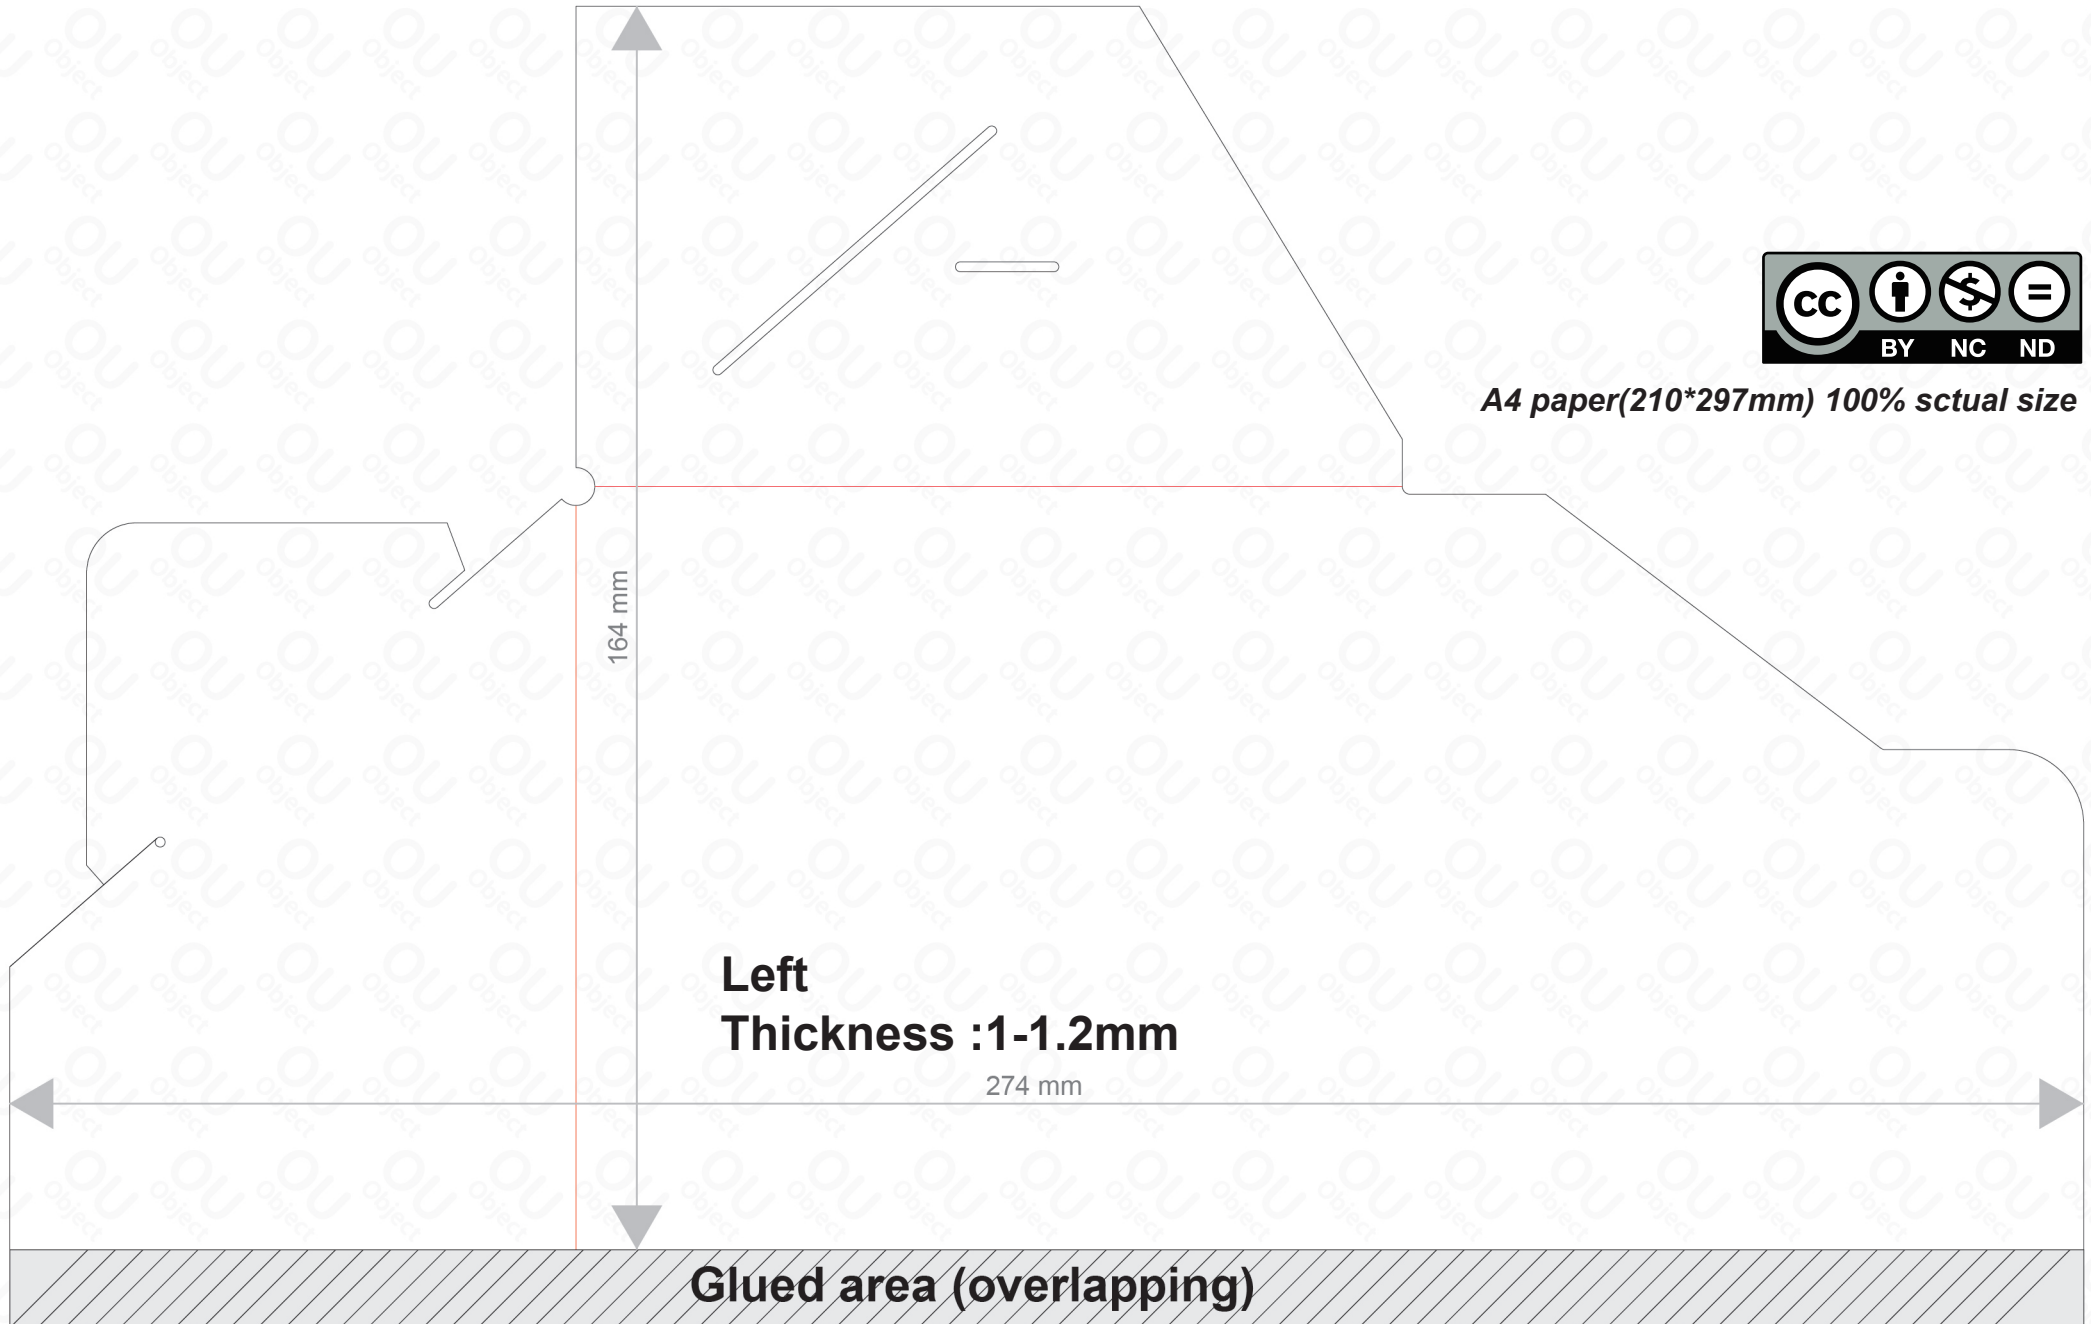

Seamless Clutch

A4 paper(210*297mm) 100% actual size

164 mm

**Left
Thickness :1-1.2mm**

274 mm

Glued area (overlapping)