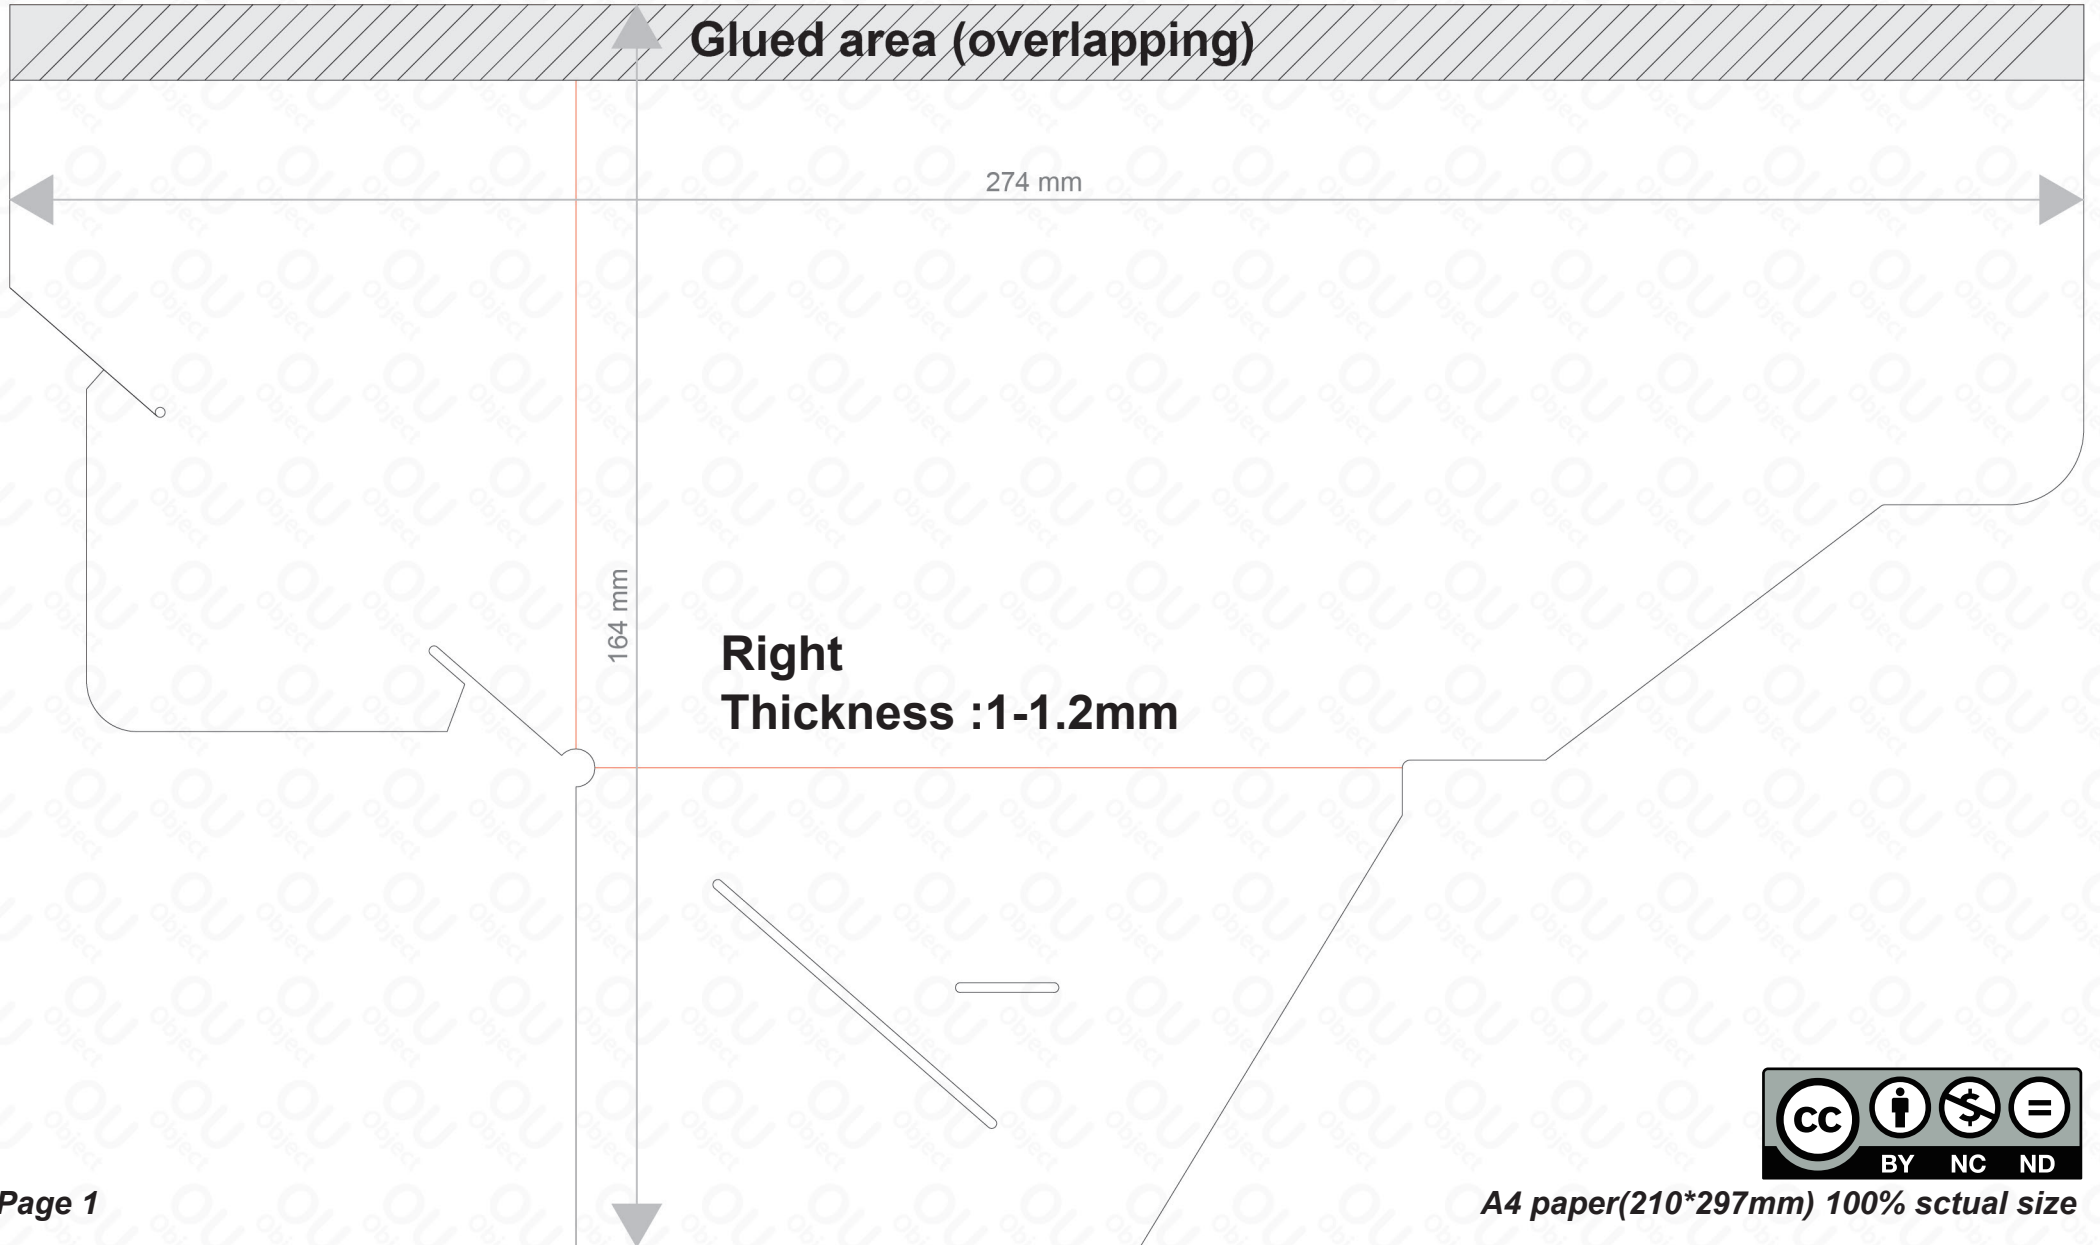

Seamless Clutch

A4 paper(210*297mm) 100% actual size

164 mm

**Left
Thickness :1-1.2mm**

274 mm

Glued area (overlapping)