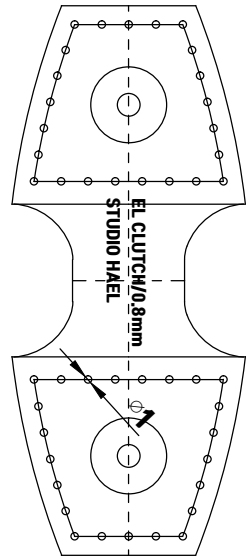

EL CLUTCH
STUDIO HAEL

3,38

EL CLUTCH
MAIN BODY 1.6mm
STUDIO HAEL PATTERN

50

50mm(actual size)

-Not commercially available-
studio HAEL owns the copyright
on the patterns.

50 50mm(actual size)

EL CLUTCH
MAIN BODY 1.6mm
STUDIO HAEL PATTERN

-Not commercially available-
studio HAEL owns the copyright
on the patterns.

50 50mm(actual size)

EL CLUTCH SIDE 1.0mm STUDIO HAEL PATTERN

PIPING : 320X18 2ea/0.8mm
BINDING : 320X20 2ea/0.8mm

-Not commercially available-
studio HAEL owns the copyright
on the patterns.