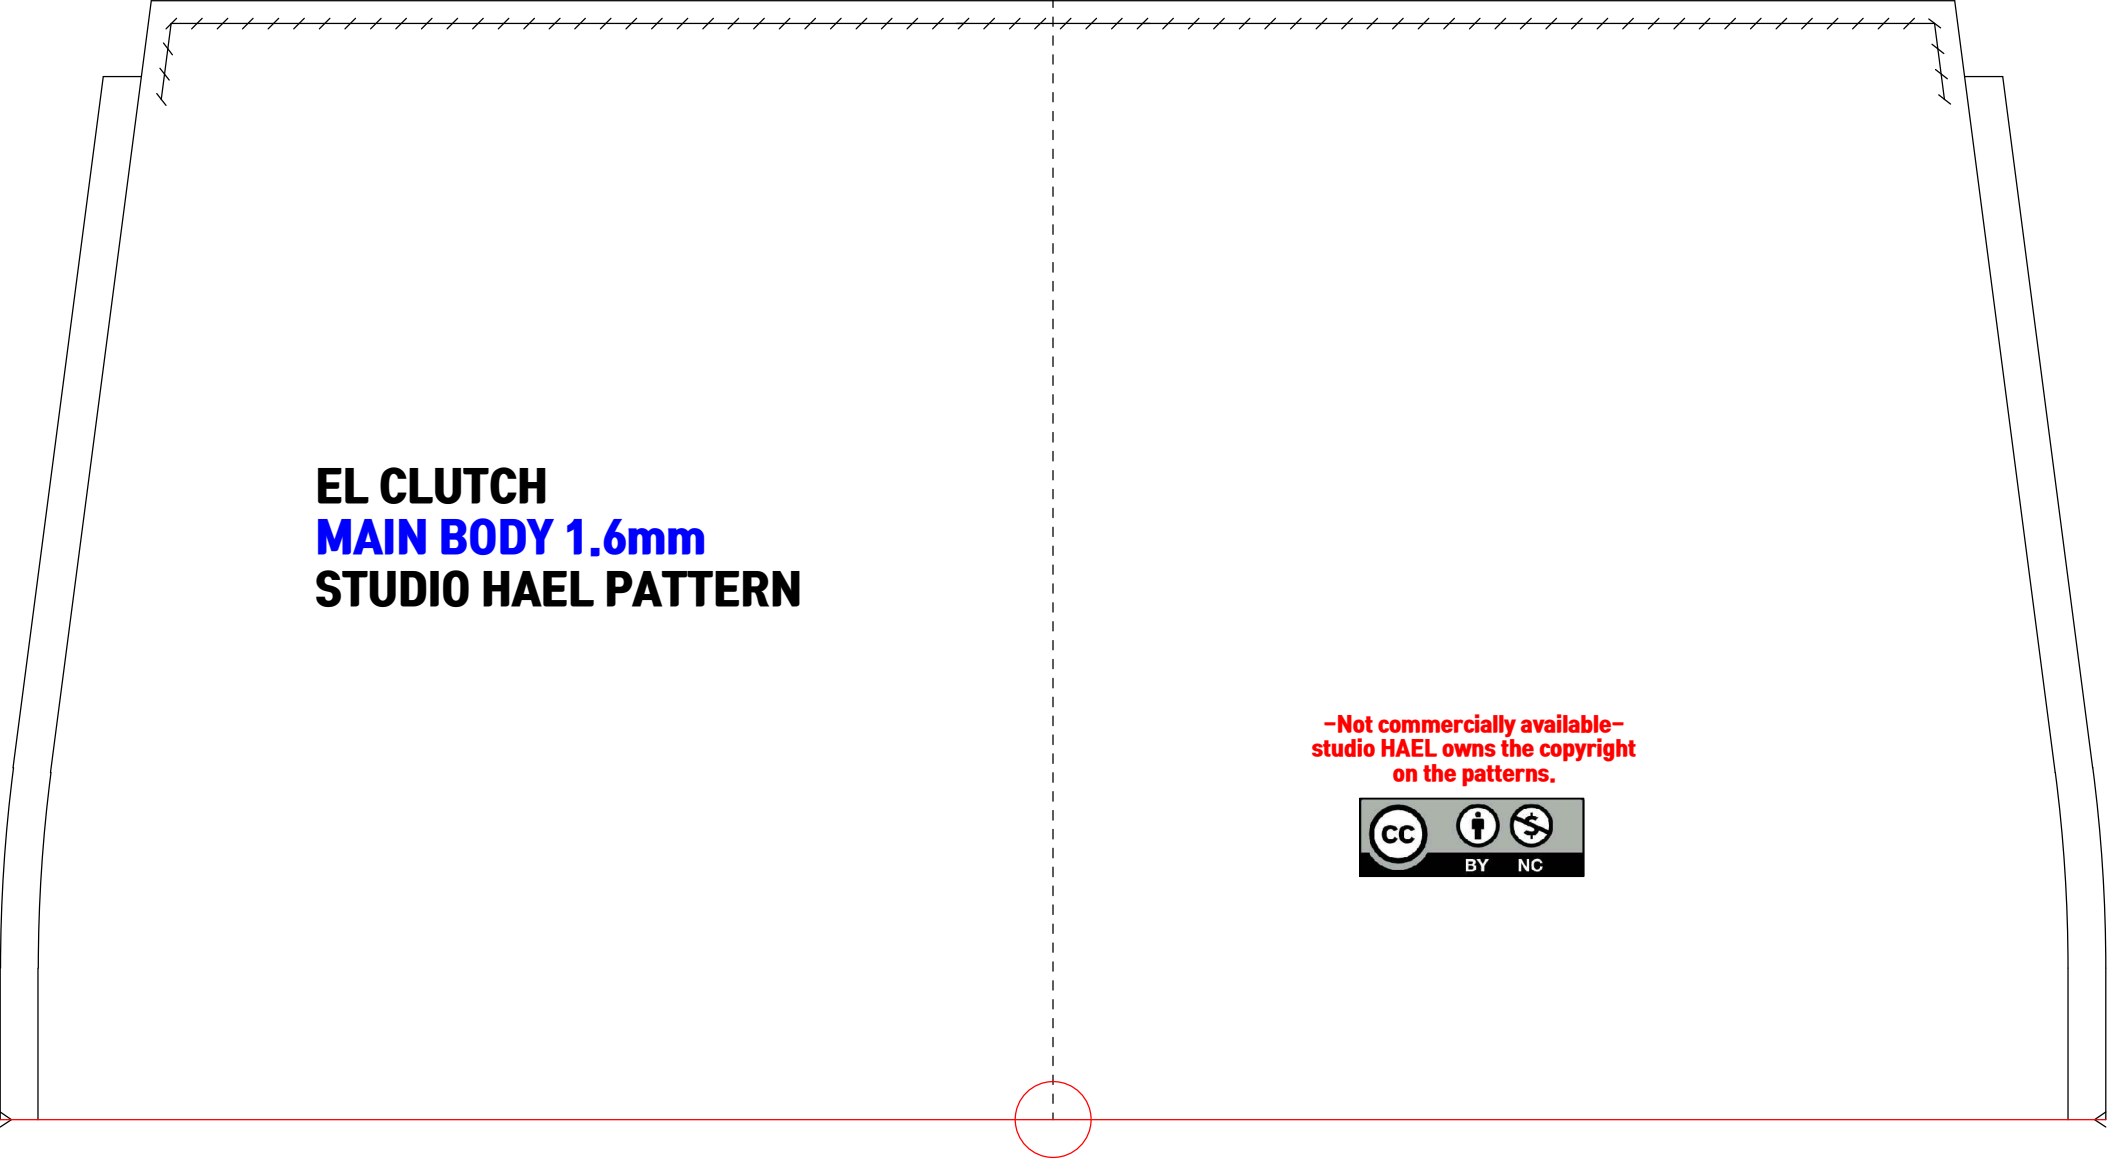

EL CLUTCH
STUDIO HAEL

3,38

EL CLUTCH
MAIN BODY 1.6mm
STUDIO HAEL PATTERN

50

50mm(actual size)

-Not commercially available-
studio HAEL owns the copyright
on the patterns.

50 50mm(actual size)

EL CLUTCH
MAIN BODY 1.6mm
STUDIO HAEL PATTERN

-Not commercially available-
studio HAEL owns the copyright
on the patterns.

50 50mm(actual size)

EL CLUTCH SIDE 1.0mm STUDIO HAEL PATTERN

PIPING : 320X18 2ea/0.8mm
BINDING : 320X20 2ea/0.8mm

-Not commercially available-
studio HAEL owns the copyright
on the patterns.