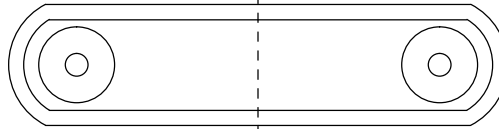

EL CLUTCH
STUDIO HAEL

3,38

EL CLUTCH
MAIN BODY 1.6mm
STUDIO HAEL PATTERN

50

50mm(actual size)

-Not commercially available-
studio HAEL owns the copyright
on the patterns.

50 50mm(actual size)

EL CLUTCH
MAIN BODY 1.6mm
STUDIO HAEL PATTERN

-Not commercially available-
studio HAEL owns the copyright
on the patterns.

50 50mm(actual size)

EL CLUTCH SIDE 1.0mm STUDIO HAEL PATTERN

PIPING : 320X18 2ea/0.8mm
BINDING : 320X20 2ea/0.8mm

-Not commercially available-
studio HAEL owns the copyright
on the patterns.