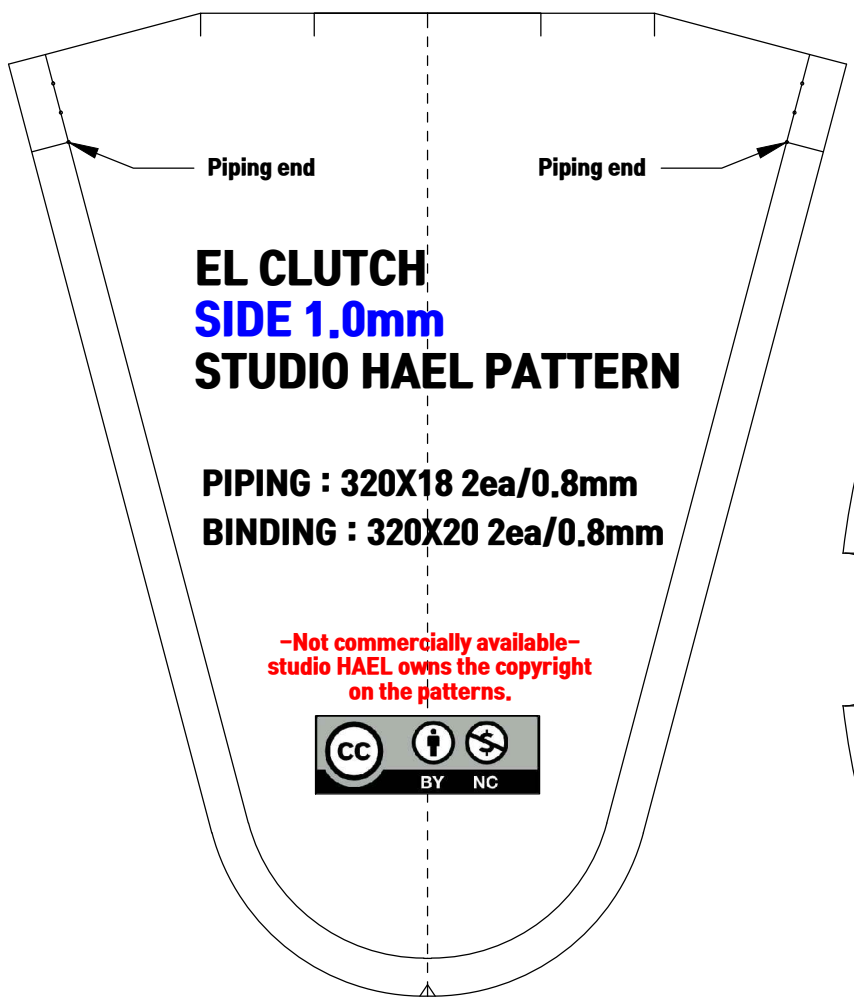

EL CLUTCH
STUDIO HAEL

3,38

EL CLUTCH
MAIN BODY 1.6mm
STUDIO HAEL PATTERN

50

50mm(actual size)

-Not commercially available-
studio HAEL owns the copyright
on the patterns.

50 50mm(actual size)

EL CLUTCH
MAIN BODY 1.6mm
STUDIO HAEL PATTERN

-Not commercially available-
studio HAEL owns the copyright
on the patterns.

50 50mm(actual size)

EL CLUTCH SIDE 1.0mm STUDIO HAEL PATTERN

PIPING : 320X18 2ea/0.8mm
BINDING : 320X20 2ea/0.8mm

-Not commercially available-
studio HAEL owns the copyright
on the patterns.