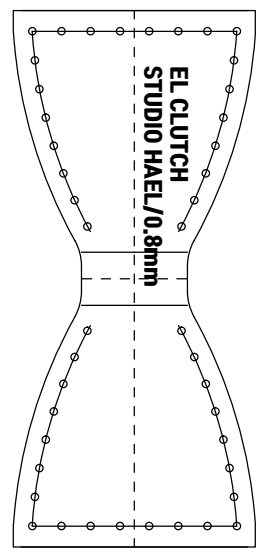

EL CLUTCH
STUDIO HAEL

3,38

EL CLUTCH
MAIN BODY 1.6mm
STUDIO HAEL PATTERN

50

50mm(actual size)

-Not commercially available-
studio HAEL owns the copyright
on the patterns.

50 50mm(actual size)

EL CLUTCH
MAIN BODY 1.6mm
STUDIO HAEL PATTERN

-Not commercially available-
studio HAEL owns the copyright
on the patterns.

50 50mm(actual size)

EL CLUTCH SIDE 1.0mm STUDIO HAEL PATTERN

PIPING : 320X18 2ea/0.8mm
BINDING : 320X20 2ea/0.8mm

-Not commercially available-
studio HAEL owns the copyright
on the patterns.