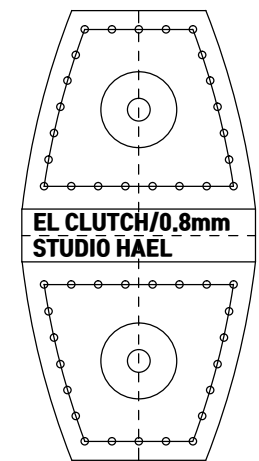

EL CLUTCH
STUDIO HAEL

3,38

EL CLUTCH
MAIN BODY 1.6mm
STUDIO HAEL PATTERN

50

50mm(actual size)

-Not commercially available-
studio HAEL owns the copyright
on the patterns.

50 50mm(actual size)

EL CLUTCH
MAIN BODY 1.6mm
STUDIO HAEL PATTERN

-Not commercially available-
studio HAEL owns the copyright
on the patterns.

50 50mm(actual size)

EL CLUTCH SIDE 1.0mm STUDIO HAEL PATTERN

PIPING : 320X18 2ea/0.8mm
BINDING : 320X20 2ea/0.8mm

-Not commercially available-
studio HAEL owns the copyright
on the patterns.