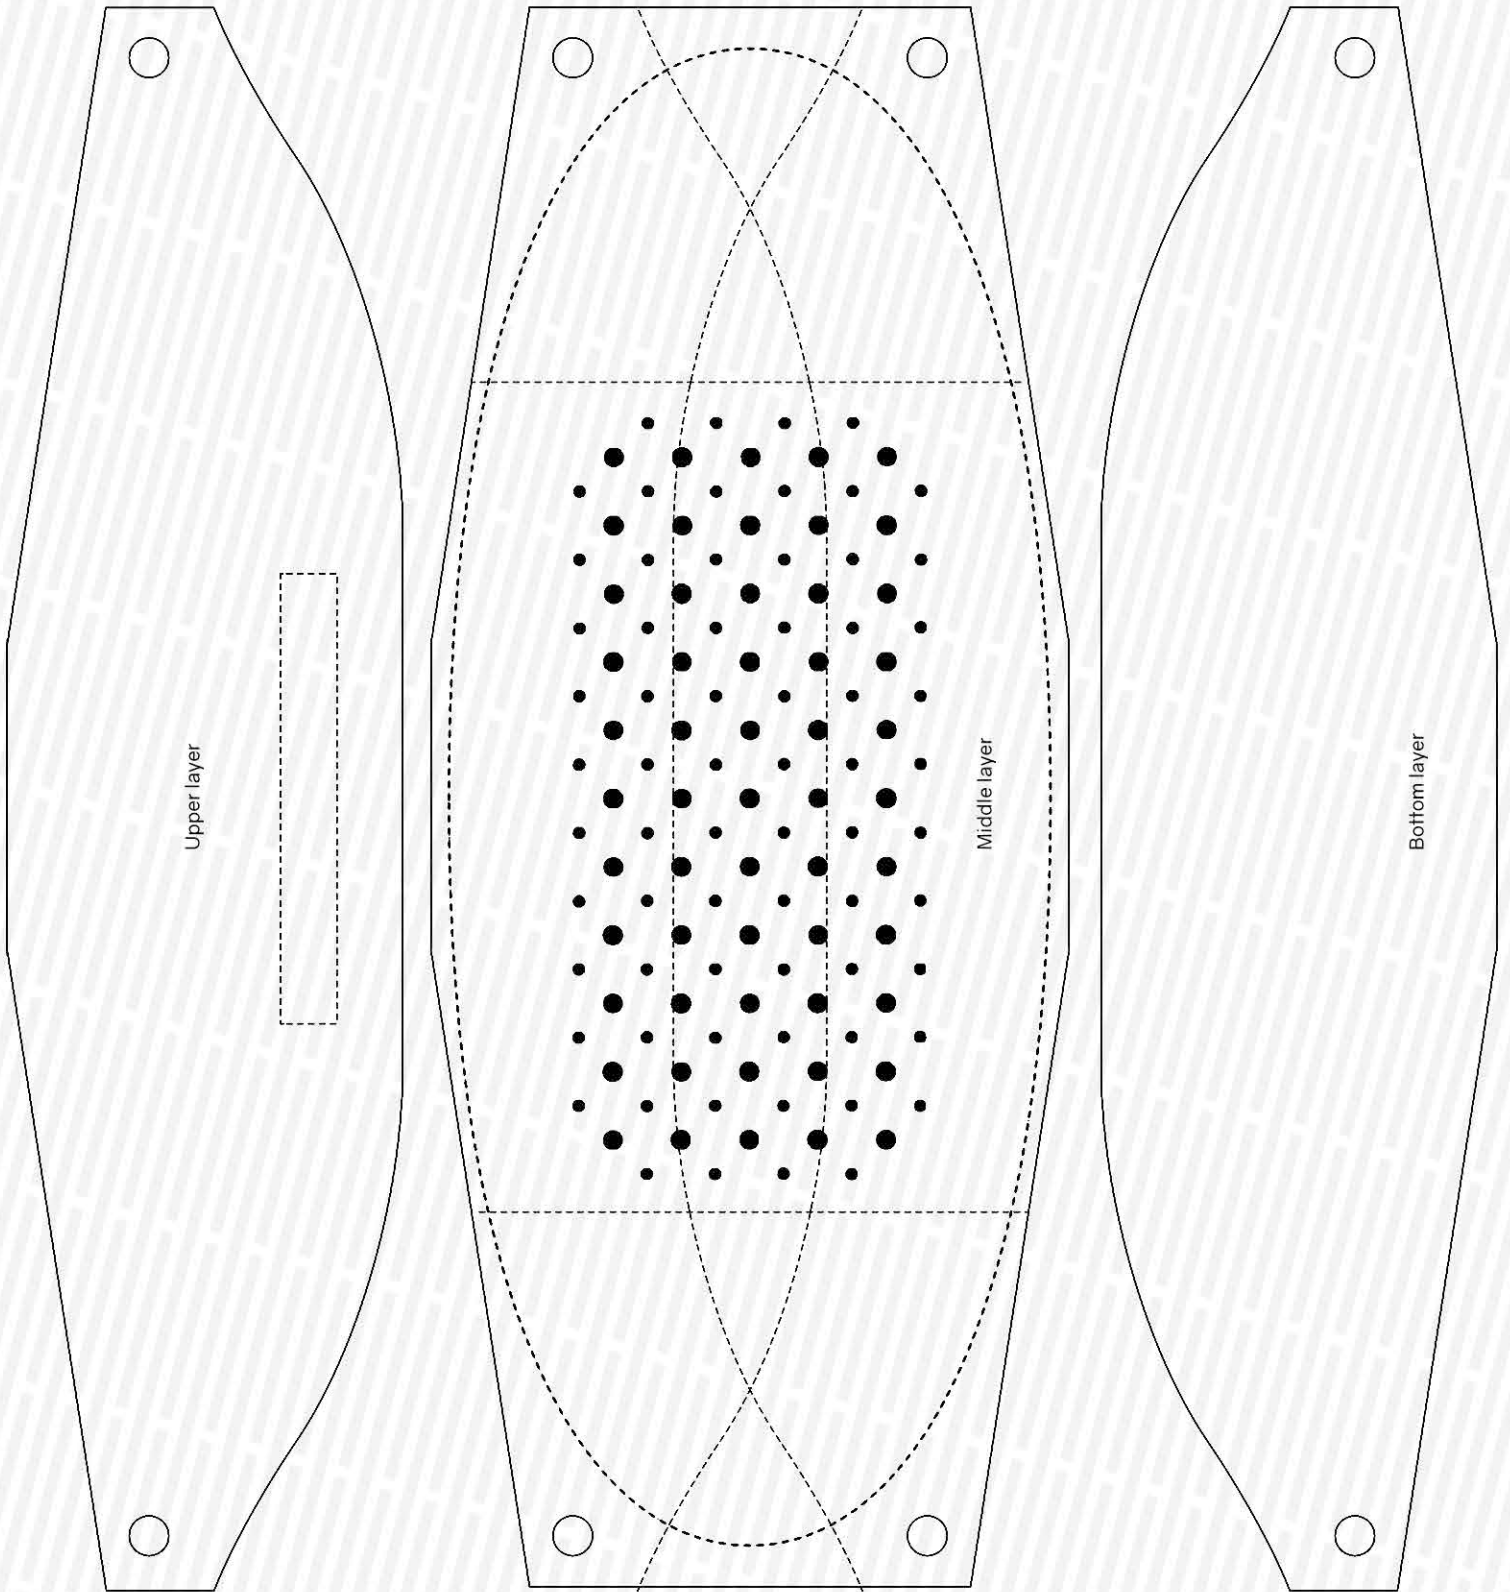

# HAHNS ATELIER

www.youtube.com/c/HahnsAtelier  
Instagram:hahn\_atelier

Foldable mask  
Print setting : A4 "actual size"

Filter pocket

Filter