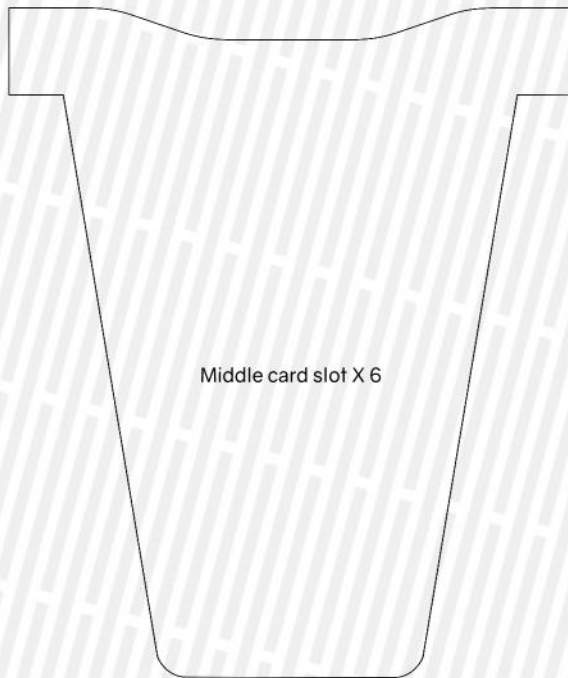

# HAHNS ATELIER

www.youtube.com/c/HahnsAtelier  
Instagram:hahn\_atelier

Phone wallet  
Print setting : A4 "actual size"

Middle pocket

Loop

Middle card slot X 6

Front card slot

Loop

Phone pocket side X4

Phone pocket side X2