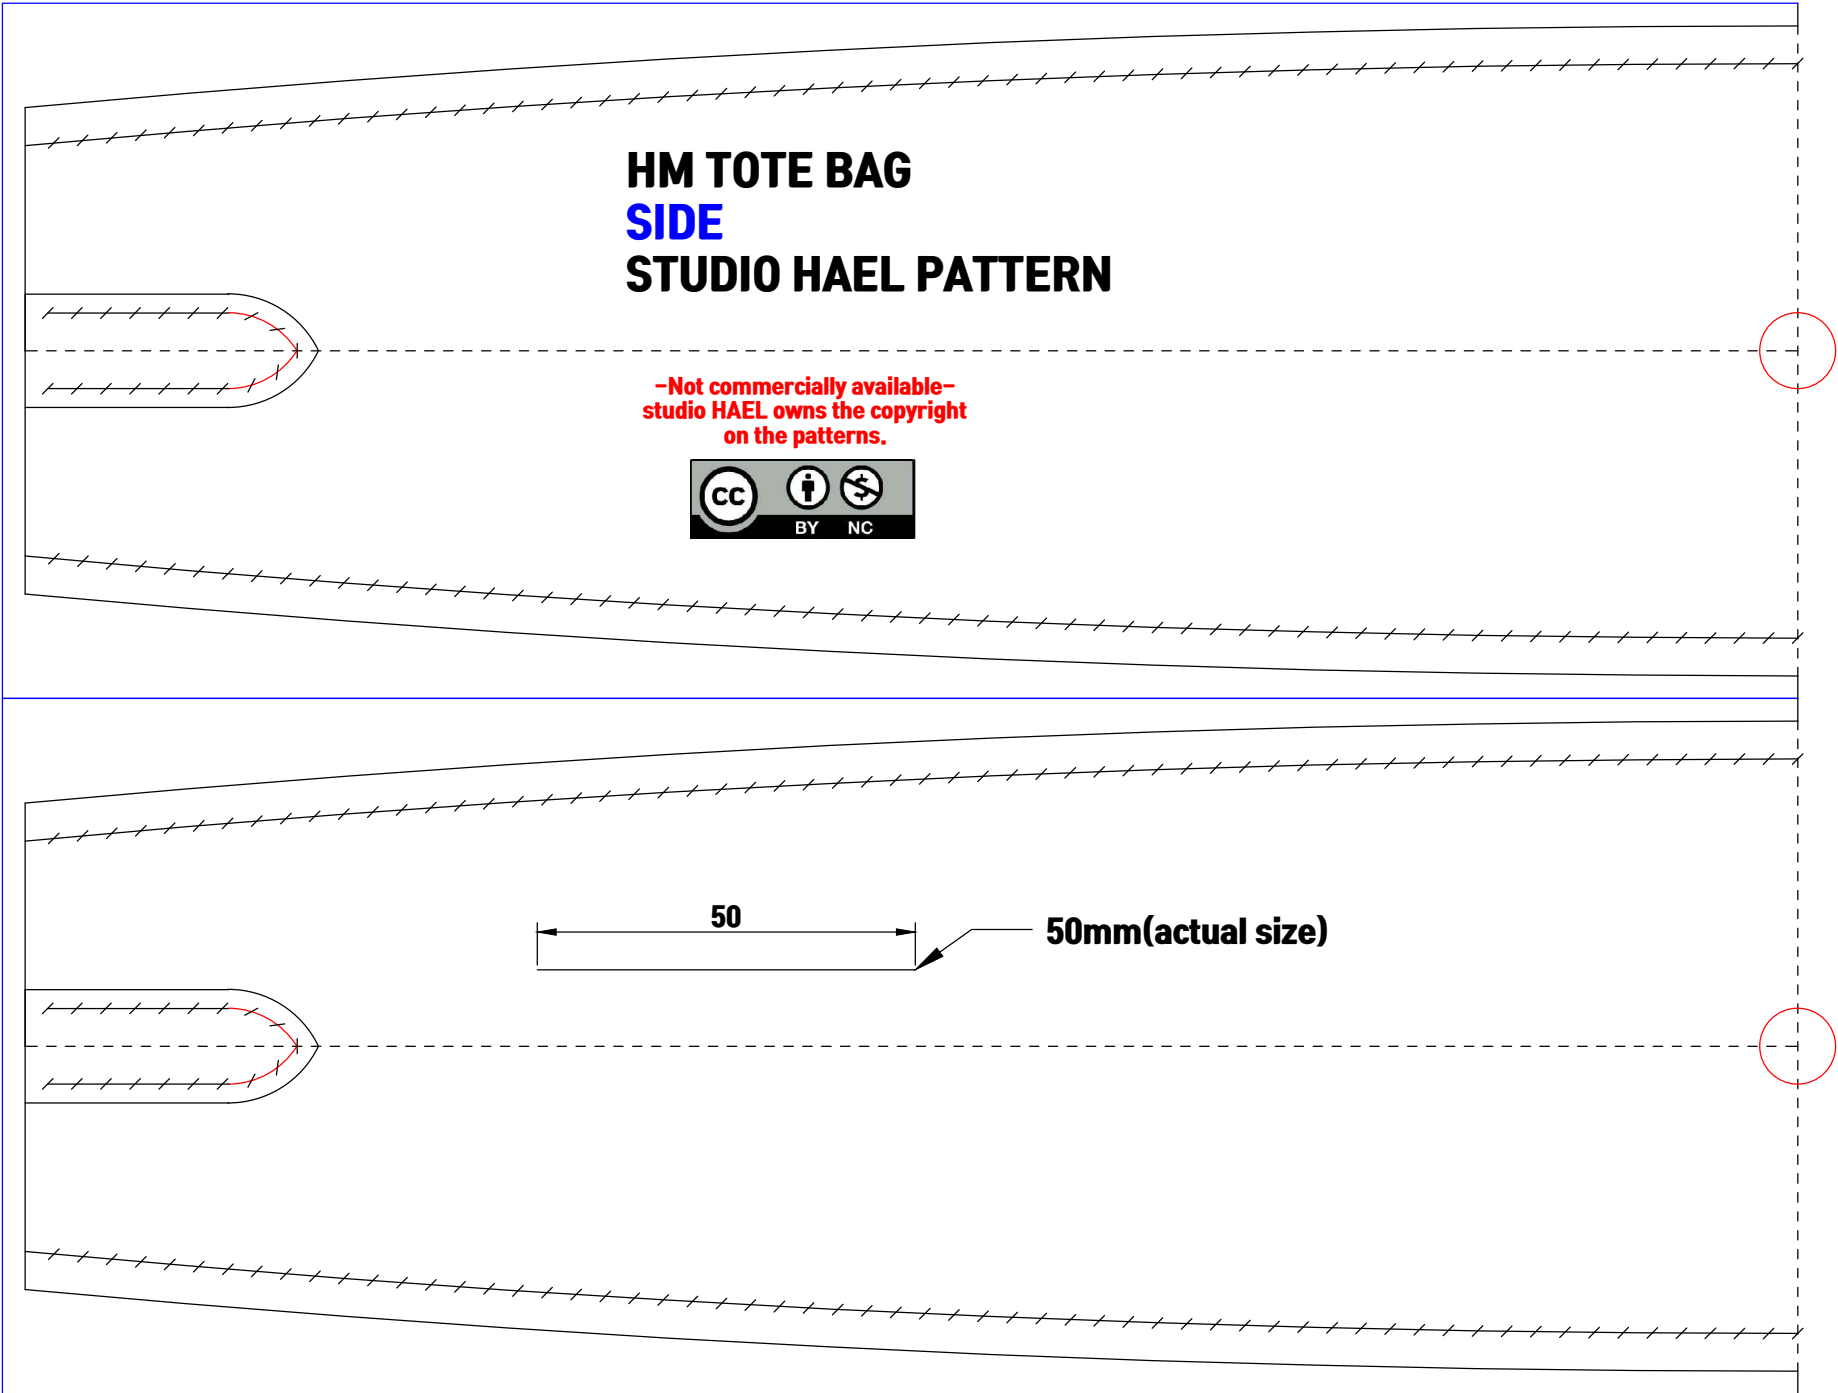

50 50mm(actual size)

3,85

HM TOTE BAG
MAIN BODY/FRONT
STUDIO HAEL PATTERN

-Not commercially available-
studio HAEL owns the copyright
on the patterns.

50 50mm(actual size)

HM TOTE BAG
MAIN BODY/BACK
STUDIO HAEL PATTERN

**HM TOTE BAG
FLAP
STUDIO HAEL PATTERN**

**-Not commercially available-
studio HAEL owns the copyright
on the patterns.**

HM TOTE BAG SIDE STUDIO HAEL PATTERN

-Not commercially available-
studio HAEL owns the copyright
on the patterns.

50
50mm(actual size)

50 50mm(actual size)

**-Not commercially available-
studio HAEL owns the copyright
on the patterns.**