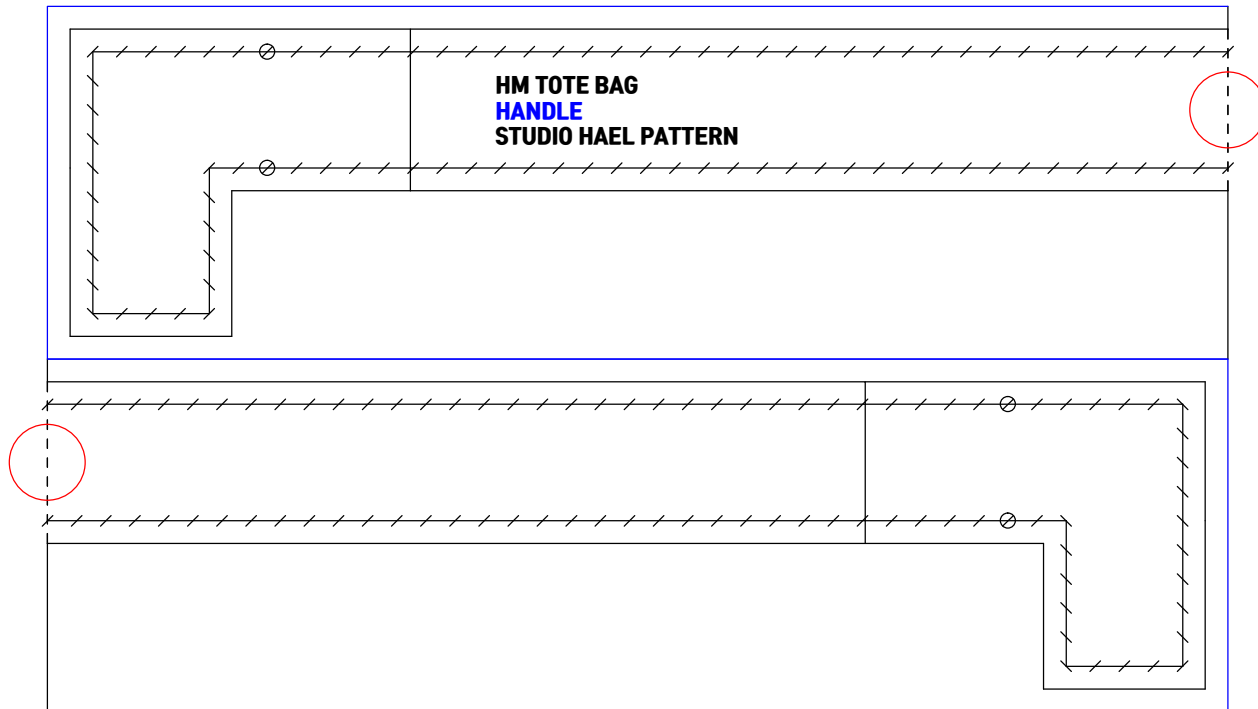

**HM TOTE BAG
FLAP
STUDIO HAEL PATTERN**

**-Not commercially available-
studio HAEL owns the copyright
on the patterns.**

HM TOTE BAG SIDE STUDIO HAEL PATTERN

-Not commercially available-
studio HAEL owns the copyright
on the patterns.

50
50mm(actual size)

50 50mm(actual size)

**-Not commercially available-
studio HAEL owns the copyright
on the patterns.**