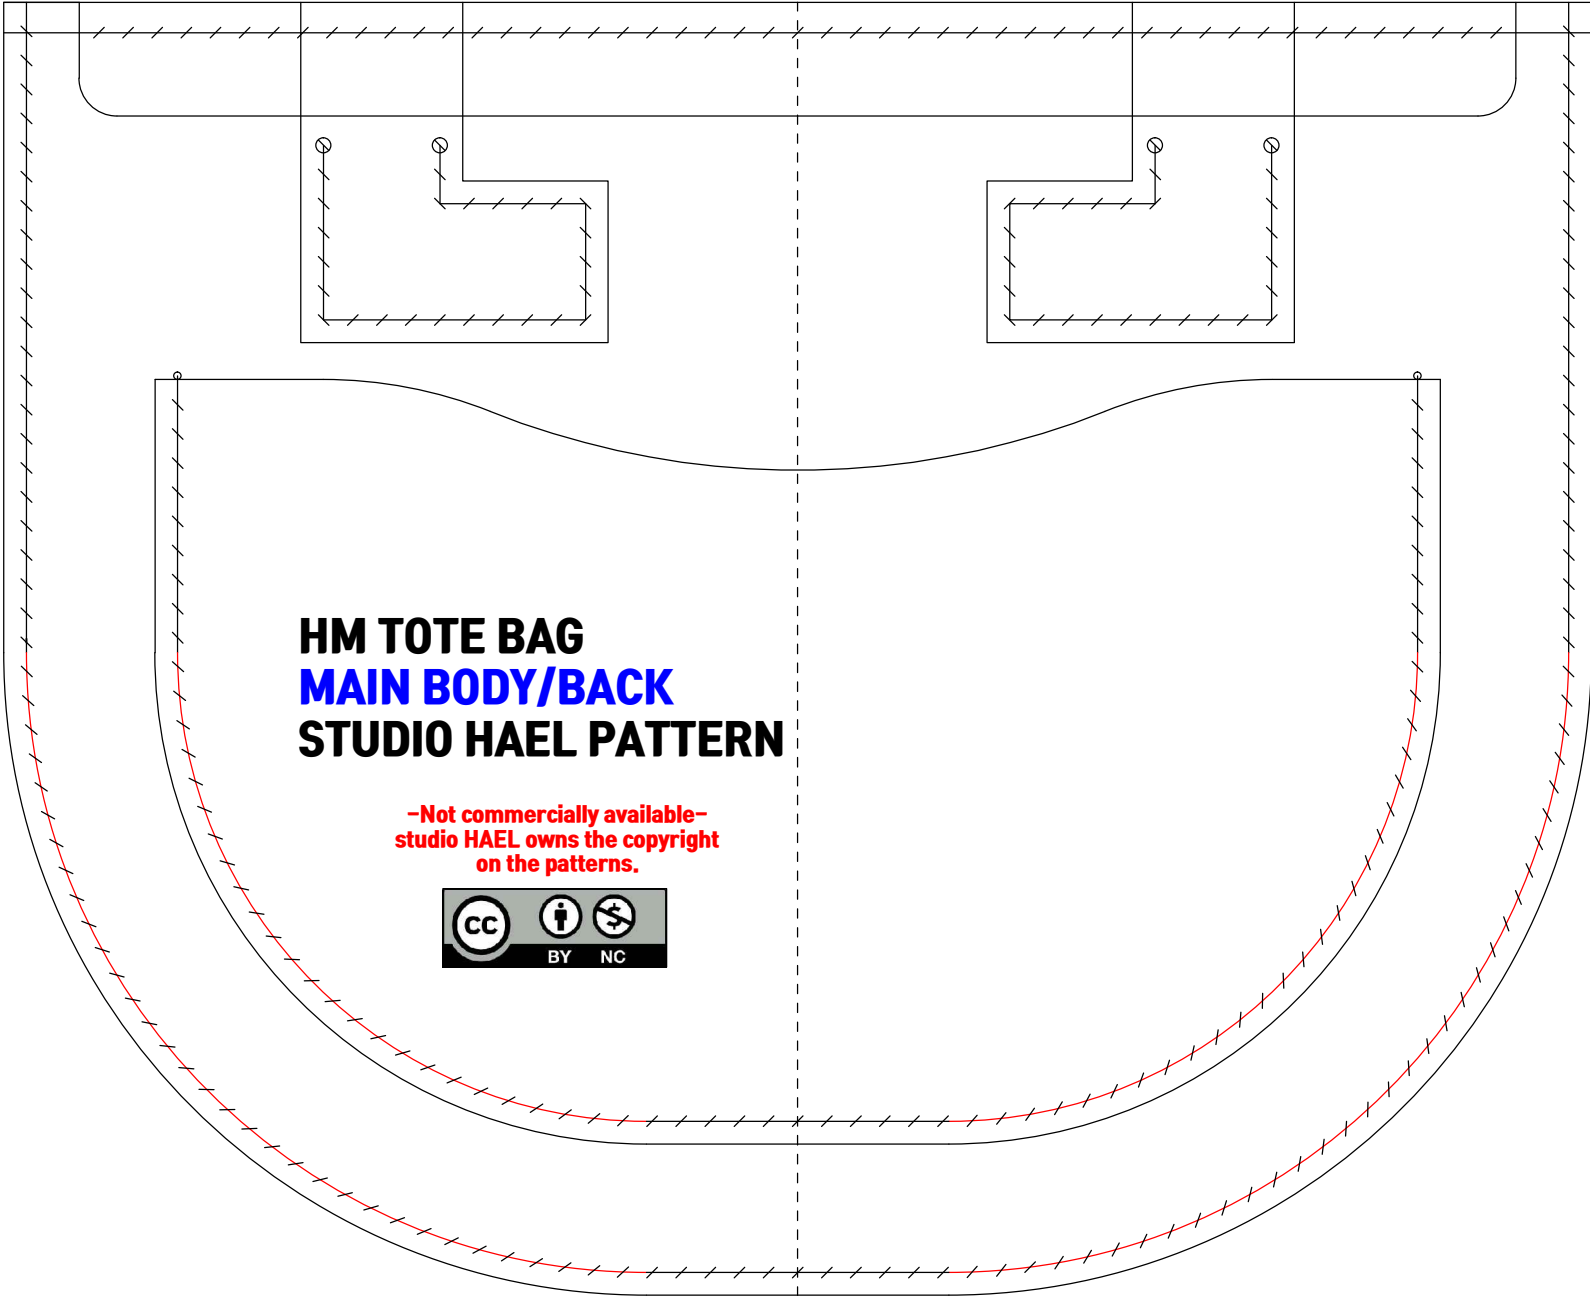

50 50mm(actual size)

3,85

HM TOTE BAG
MAIN BODY/FRONT
STUDIO HAEL PATTERN

-Not commercially available-
studio HAEL owns the copyright
on the patterns.

50 50mm(actual size)

HM TOTE BAG
MAIN BODY/BACK
STUDIO HAEL PATTERN

-Not commercially available-
studio HAEL owns the copyright
on the patterns.

50

50mm(actual size)

HM TOTE BAG
POCKET
STUDIO HAEL PATTERN

**-Not commercially available-
studio HAEL owns the copyright
on the patterns.**

50
50mm(actual size)

50 50mm(actual size)

**-Not commercially available-
studio HAEL owns the copyright
on the patterns.**