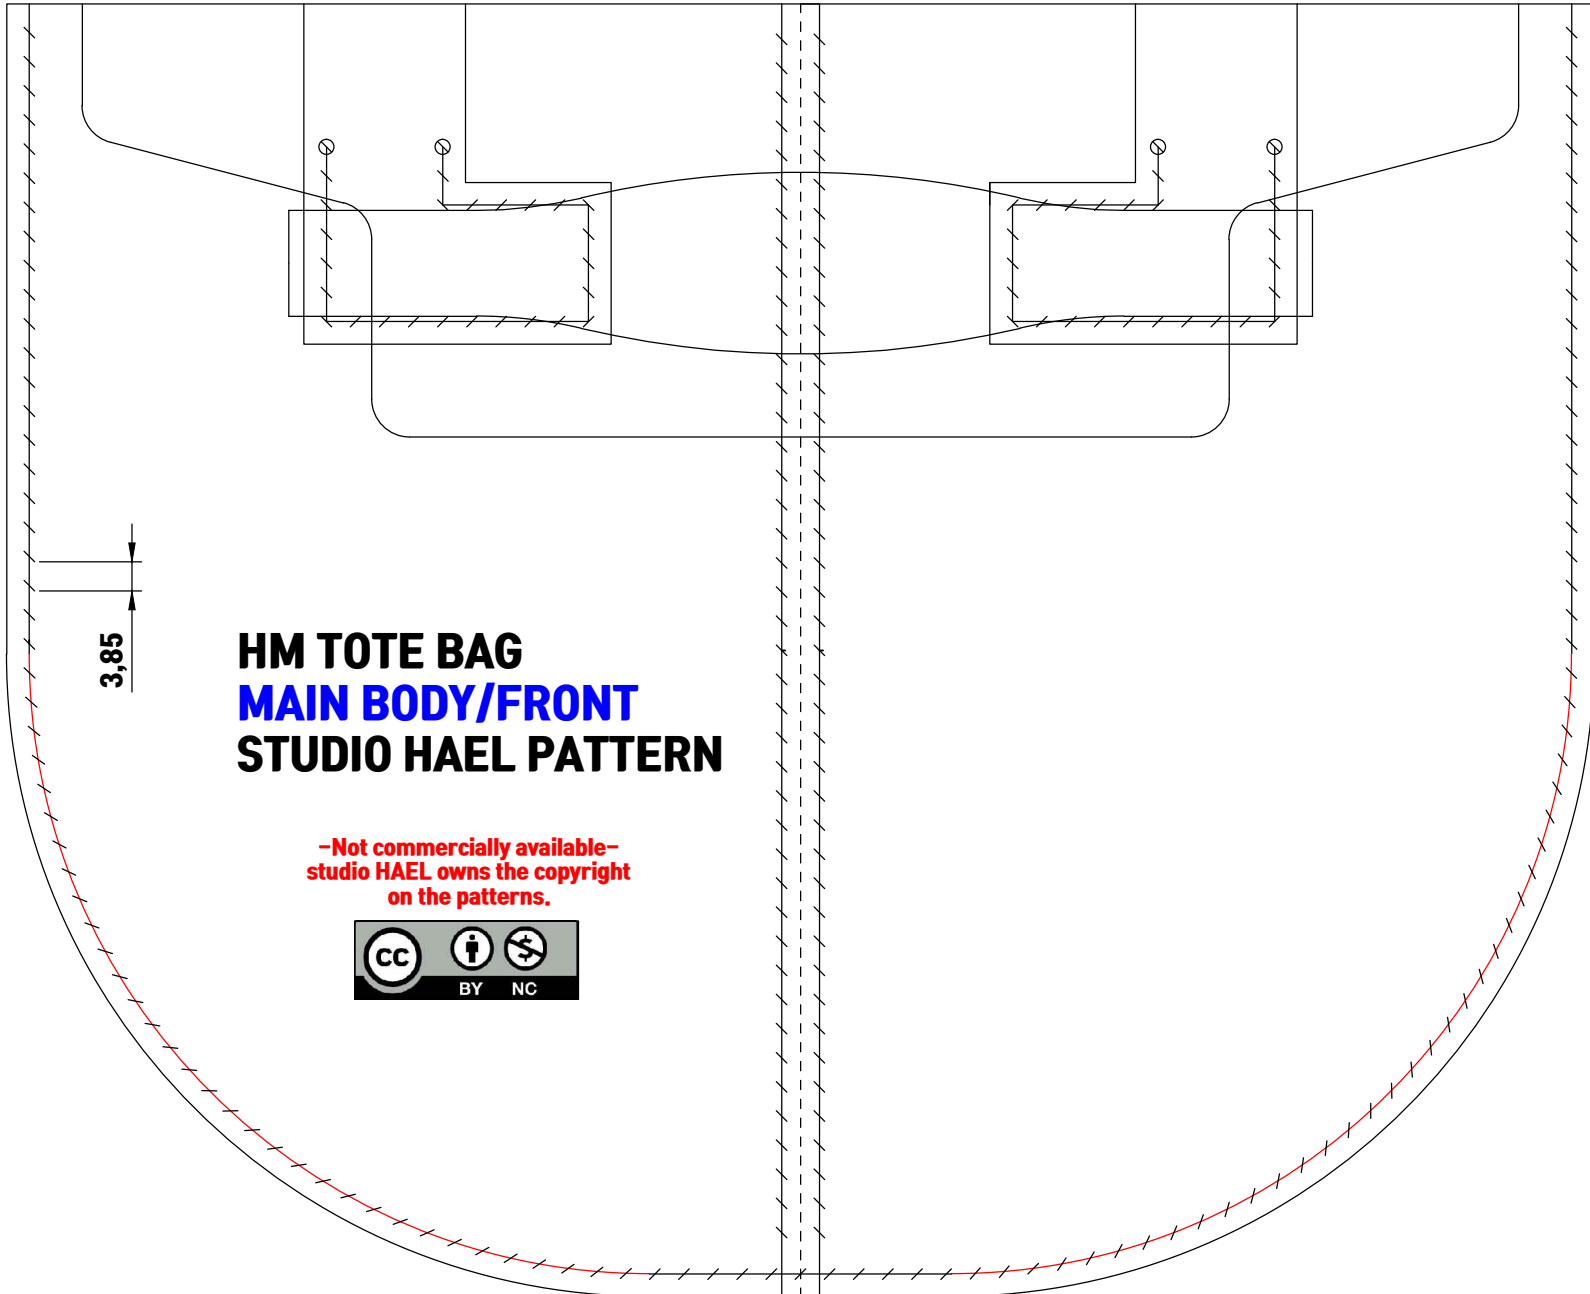

50 50mm(actual size)

3,85

HM TOTE BAG
MAIN BODY/FRONT
STUDIO HAEL PATTERN

-Not commercially available-
studio HAEL owns the copyright
on the patterns.

50 50mm(actual size)

HM TOTE BAG
MAIN BODY/BACK
STUDIO HAEL PATTERN

-Not commercially available-
studio HAEL owns the copyright
on the patterns.

50

50mm(actual size)

HM TOTE BAG
POCKET
STUDIO HAEL PATTERN

**-Not commercially available-
studio HAEL owns the copyright
on the patterns.**

50
50mm(actual size)

50 50mm(actual size)

**-Not commercially available-
studio HAEL owns the copyright
on the patterns.**