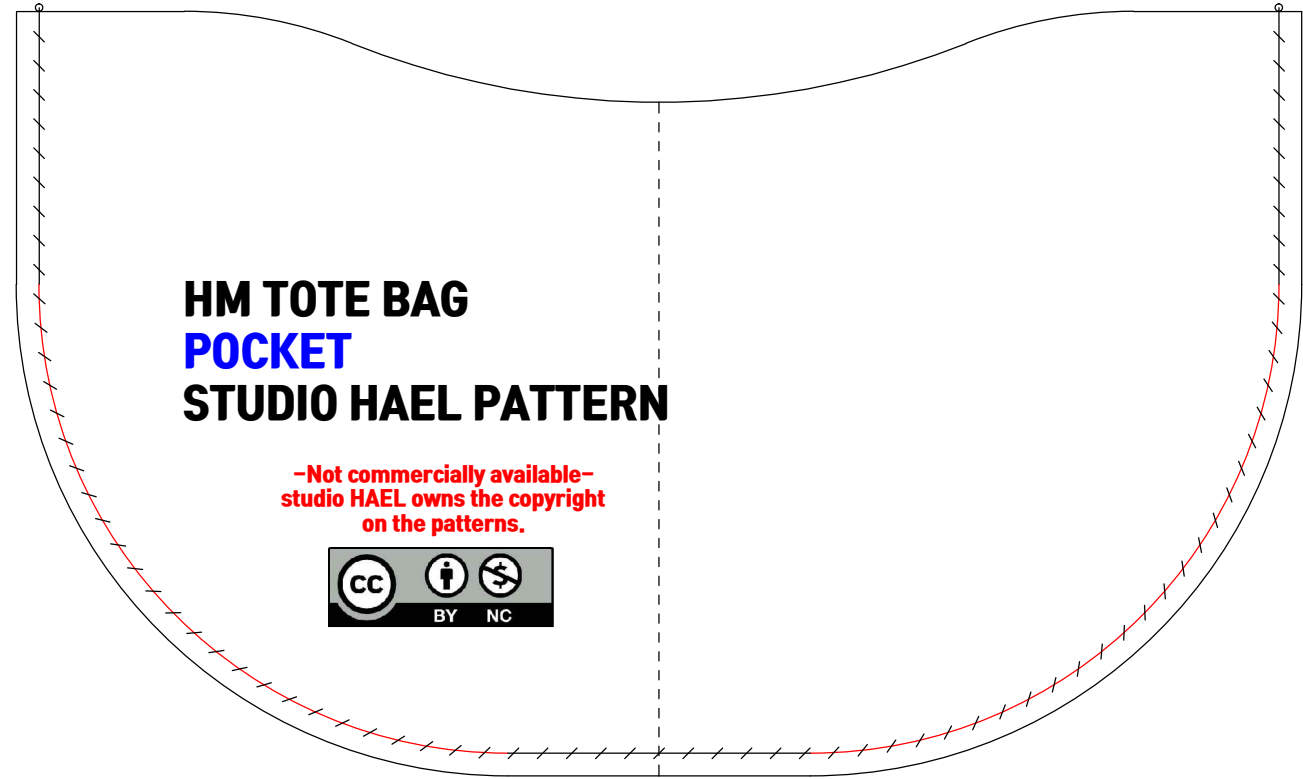

50 50mm(actual size)

3,85

HM TOTE BAG
MAIN BODY/FRONT
STUDIO HAEL PATTERN

-Not commercially available-
studio HAEL owns the copyright
on the patterns.

50 50mm(actual size)

HM TOTE BAG
MAIN BODY/BACK
STUDIO HAEL PATTERN

-Not commercially available-
studio HAEL owns the copyright
on the patterns.

50

50mm(actual size)

HM TOTE BAG
POCKET
STUDIO HAEL PATTERN

**-Not commercially available-
studio HAEL owns the copyright
on the patterns.**

50
50mm(actual size)

50 50mm(actual size)

**-Not commercially available-
studio HAEL owns the copyright
on the patterns.**