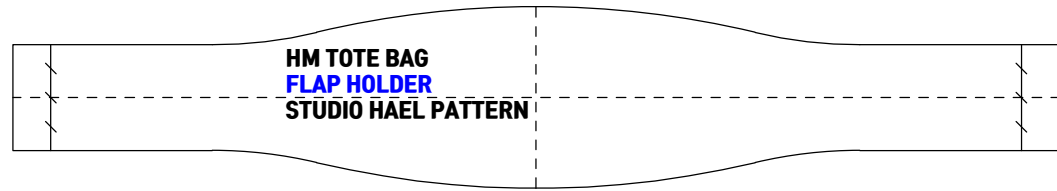

50

50mm(actual size)

HM TOTE BAG
POCKET
STUDIO HAEL PATTERN

**-Not commercially available-
studio HAEL owns the copyright
on the patterns.**