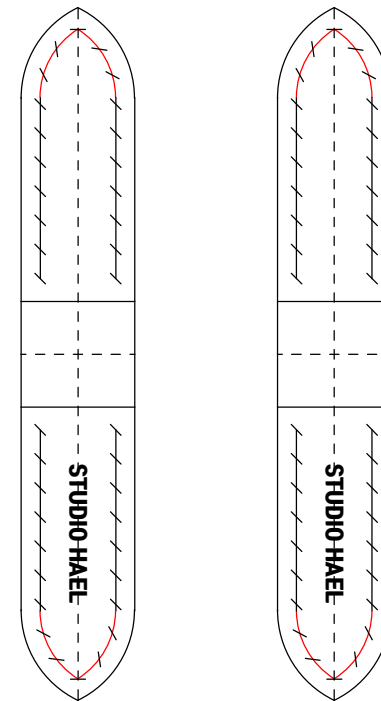

**HM TOTE BAG
FLAP
STUDIO HAEL PATTERN**

**-Not commercially available-
studio HAEL owns the copyright
on the patterns.**

HM TOTE BAG SIDE STUDIO HAEL PATTERN

-Not commercially available-
studio HAEL owns the copyright
on the patterns.

50
50mm(actual size)

50 50mm(actual size)

**-Not commercially available-
studio HAEL owns the copyright
on the patterns.**