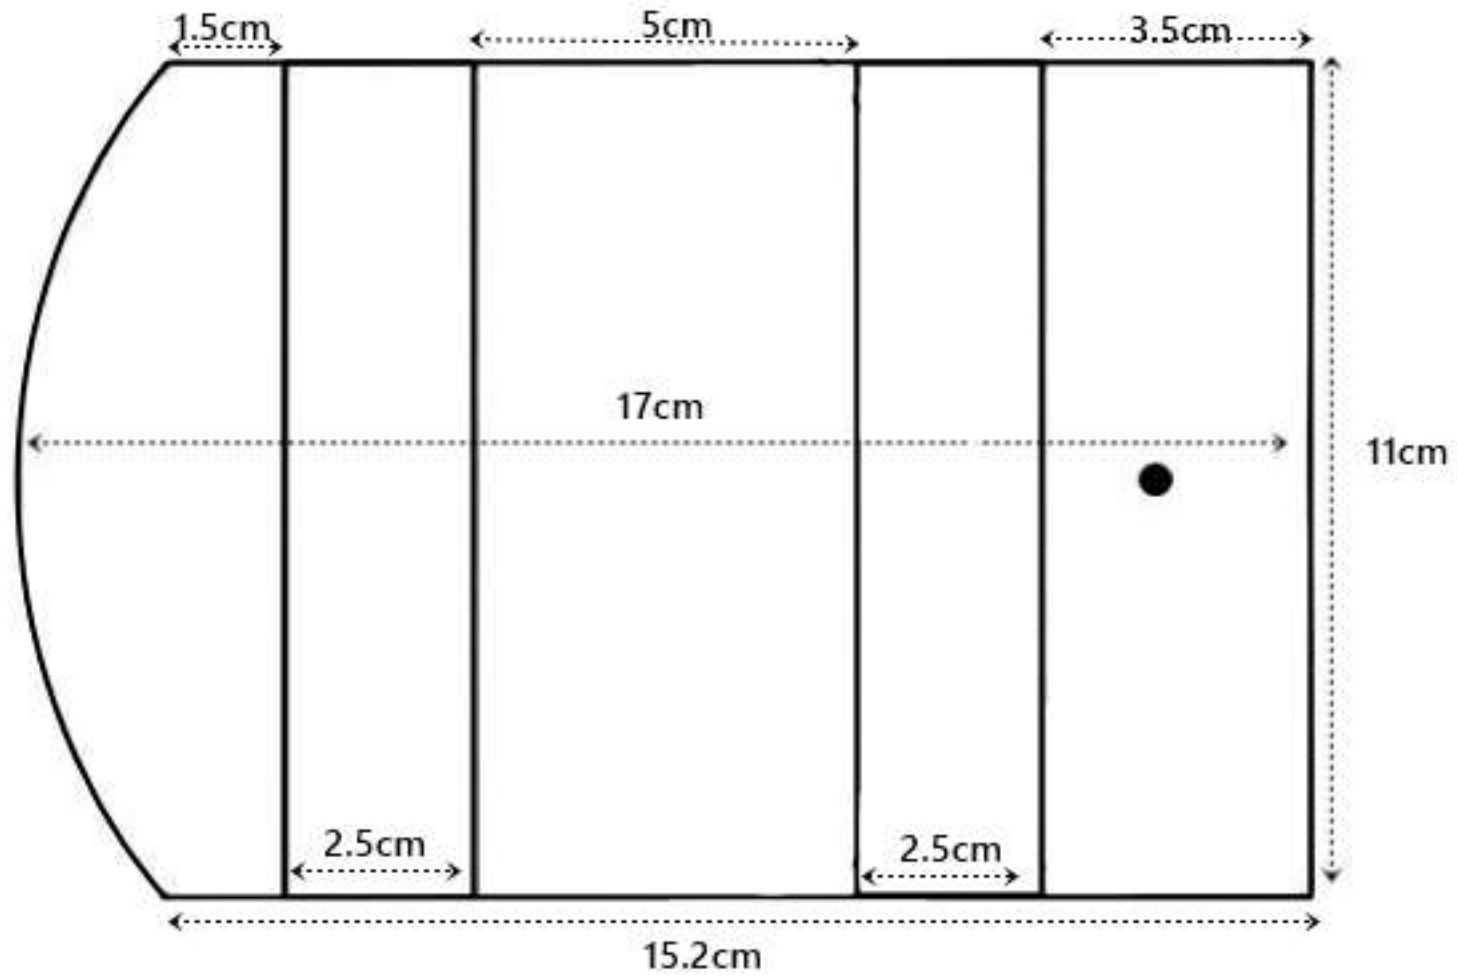

*Maju T works*

All 1.2mm

All 1.2mm