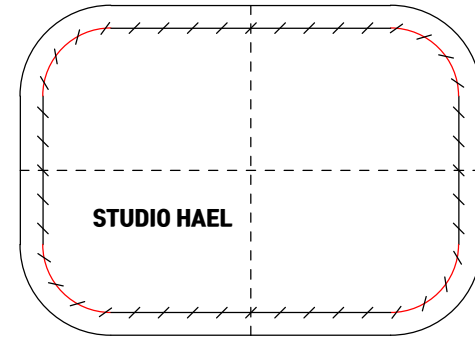

BS TOTE BAG
MAIN BODY
STUDIO HAEL PATTERN

-Not commercially available-
studio HAEL owns the copyright
on the patterns.

3,85

50
50mm(actual size)

**-Not commercially available-
studio HAEL owns the copyright
on the patterns.**

50

50mm(actual size)

50
50mm(actual size)