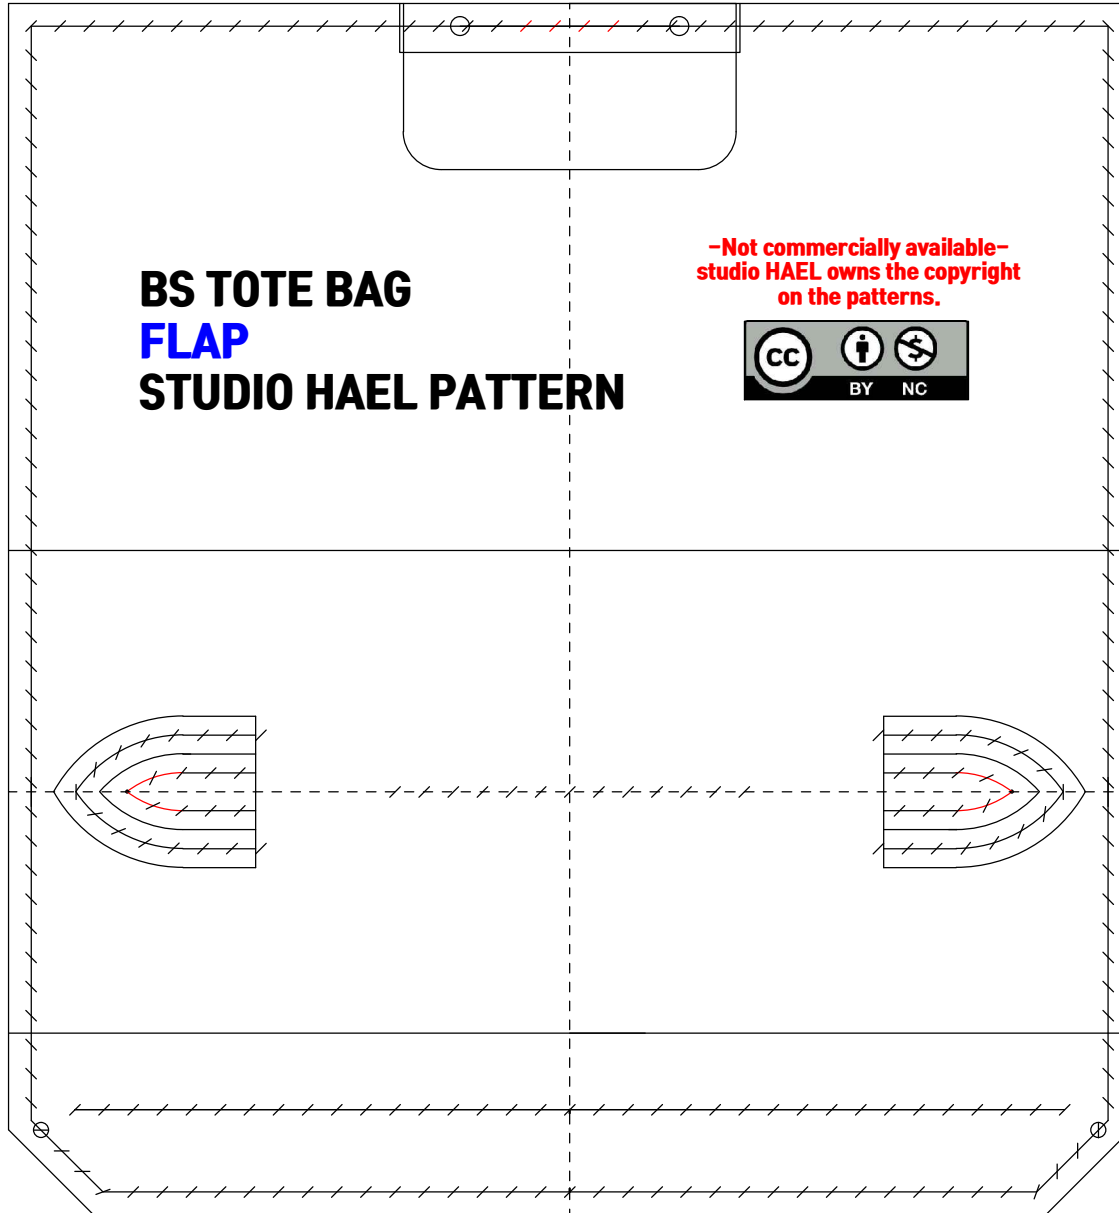

BS TOTE BAG
MAIN BODY
STUDIO HAEL PATTERN

-Not commercially available-
studio HAEL owns the copyright
on the patterns.

3,85

50
50mm(actual size)

**-Not commercially available-
studio HAEL owns the copyright
on the patterns.**

50

50mm(actual size)

50
50mm(actual size)