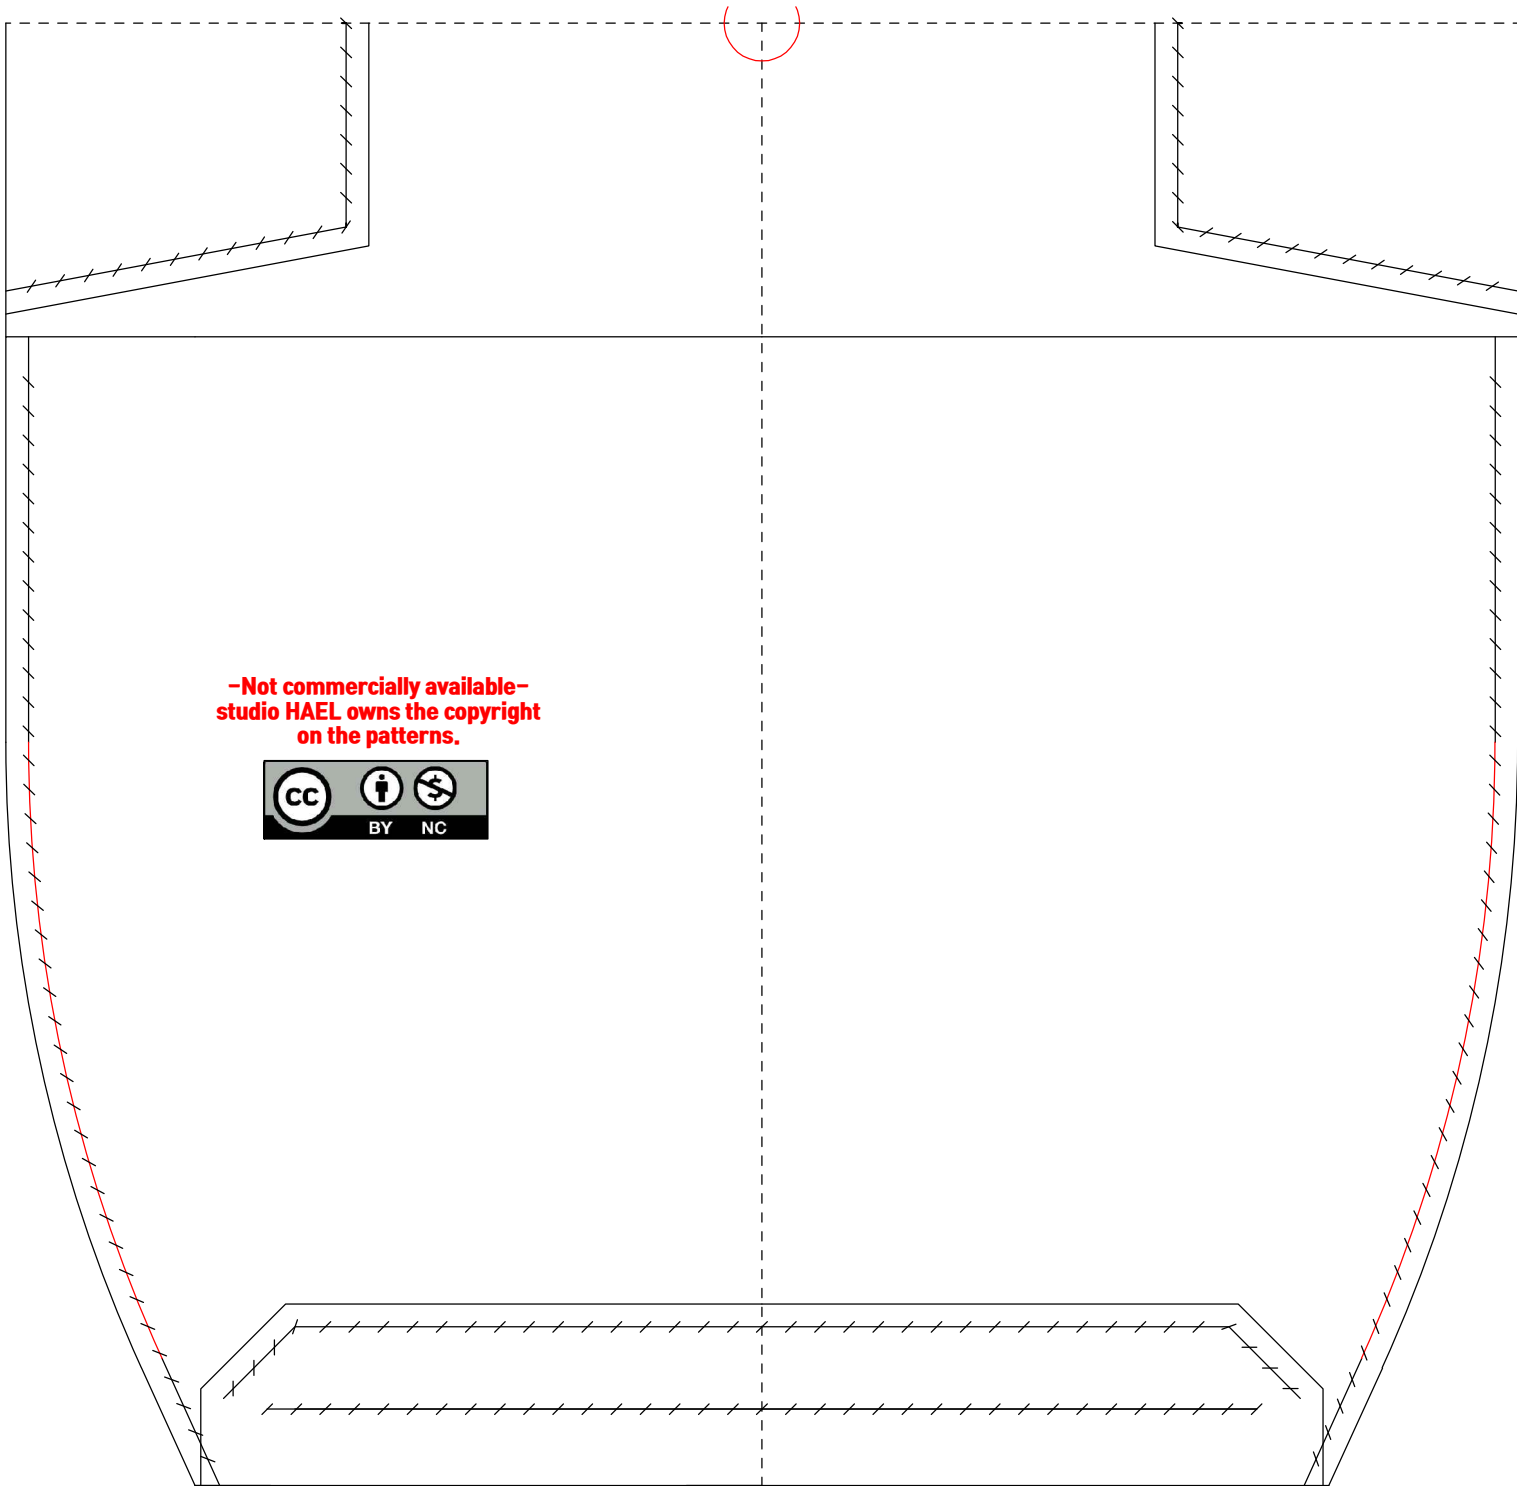

BS TOTE BAG
MAIN BODY
STUDIO HAEL PATTERN

-Not commercially available-
studio HAEL owns the copyright
on the patterns.

3,85

50
50mm(actual size)

**-Not commercially available-
studio HAEL owns the copyright
on the patterns.**

50

50mm(actual size)

50
50mm(actual size)