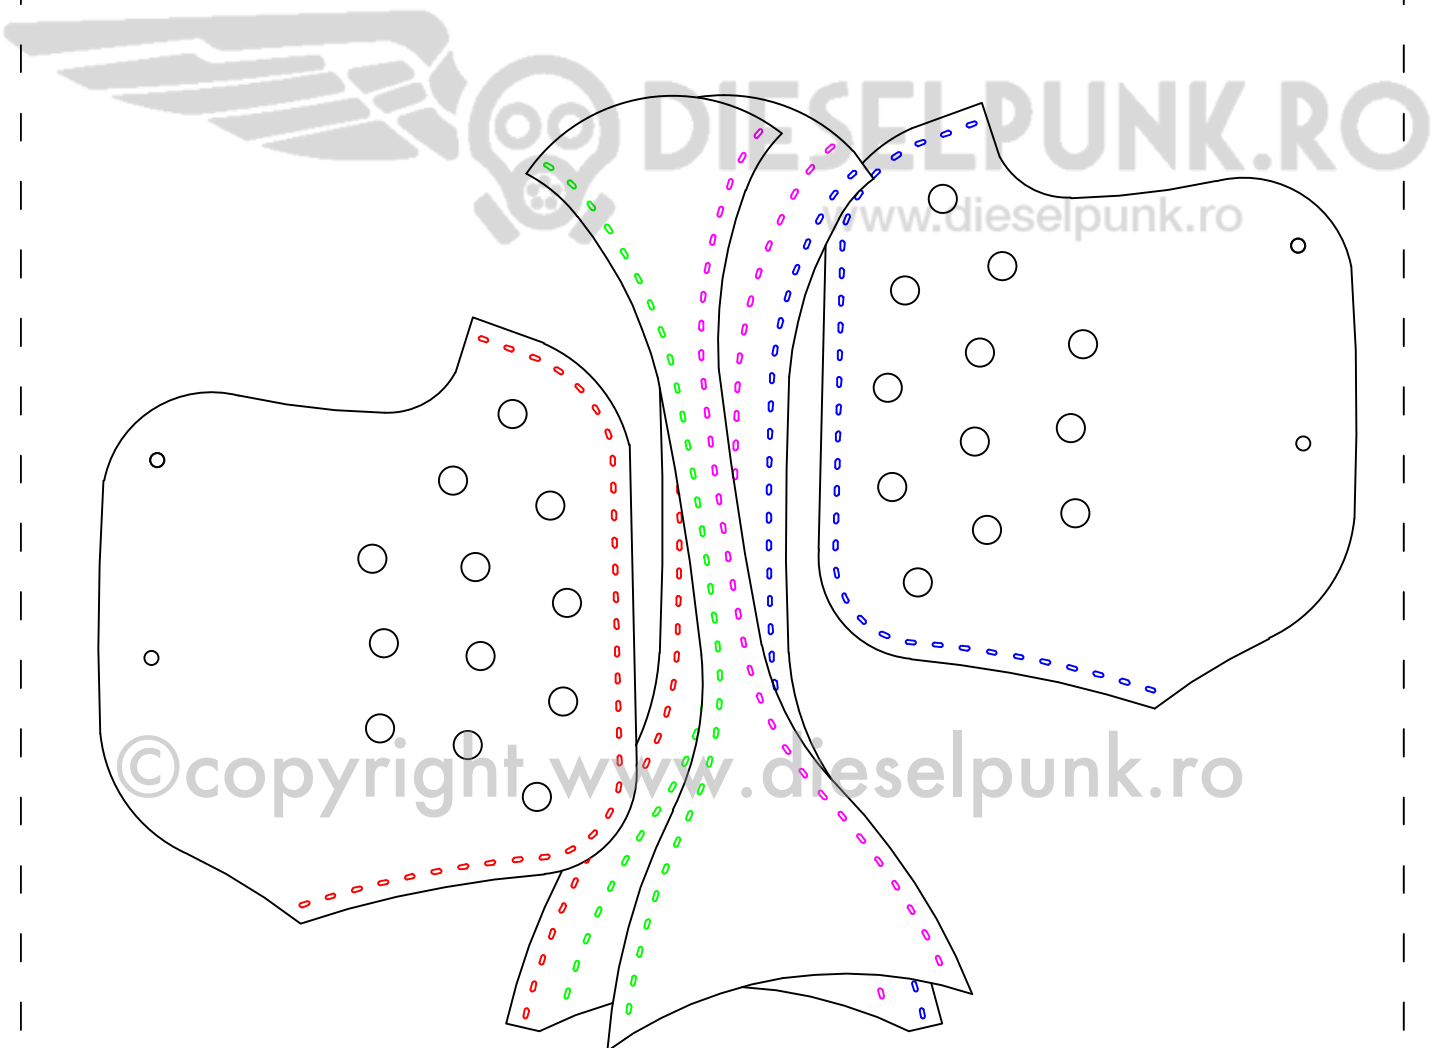

18,2 cm

# Test Page

©copyright www.dieselpunk.ro

Select A4 in the paper size printing menu

Choose "actual size" in the printing preferences

Make sure these dimensions are correct  
before starting your pattern

7,17 inches

# Assembly diagram

use the color codes as a guide  
to stitch the mask corectly

©copyright www.dieselpunk.ro

©copyright www.dieselpunk.ro

©copyright www.dieselpunk.ro

©copyright www.dieselpunk.ro