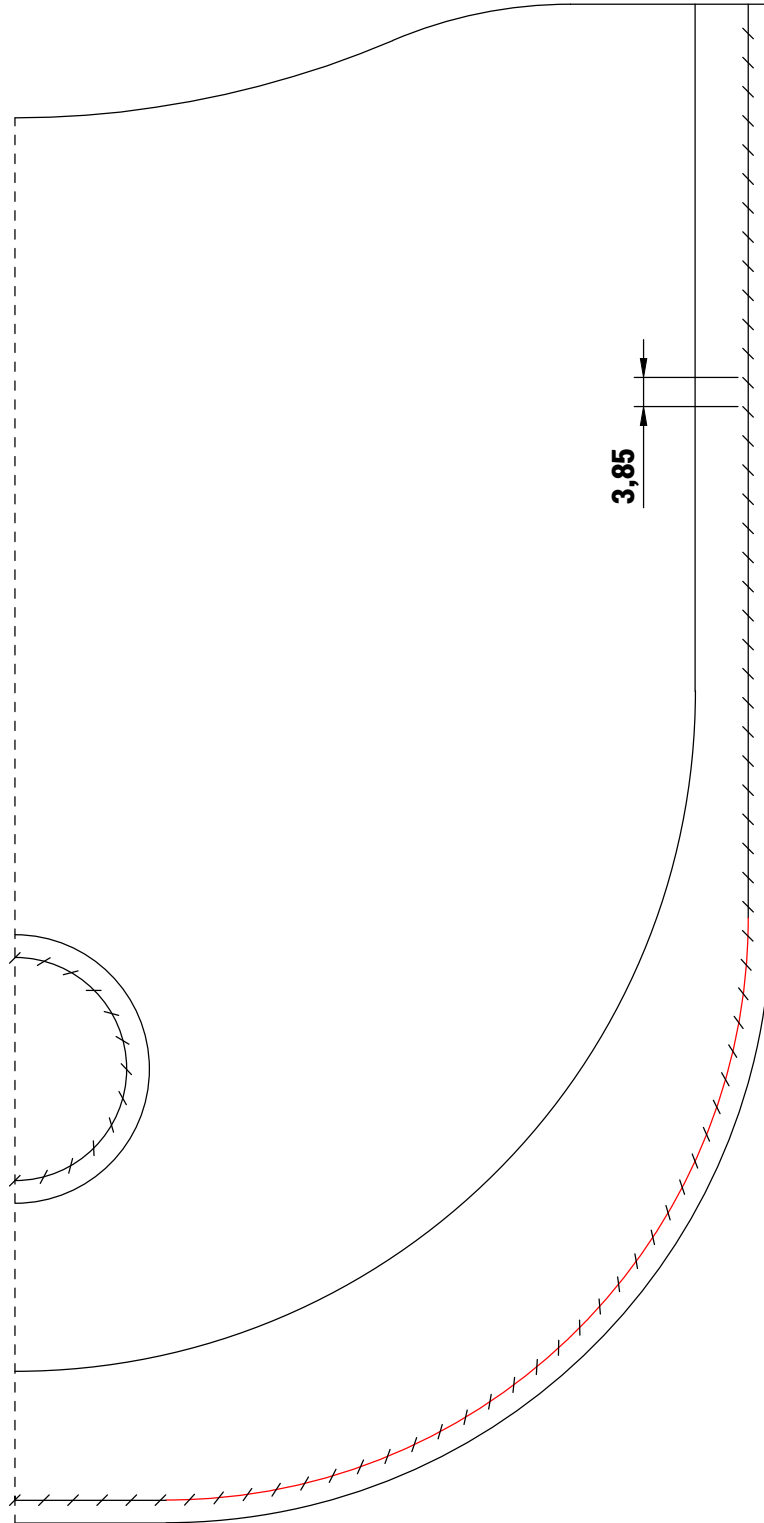

-Not commercially available-  
studio HAEL owns the copyright  
on the patterns.

50mm(actual size)

**-Not commercially available-  
studio HAEL owns the copyright  
on the patterns.**

50  
50mm(actual size)

50  
50mm(actual size)

**RP SHOULDER BAG**  
**SIDE**  
**STUDIO HAEL PATTERN**

-Not commercially available-  
studio HAEL owns the copyright  
on the patterns.