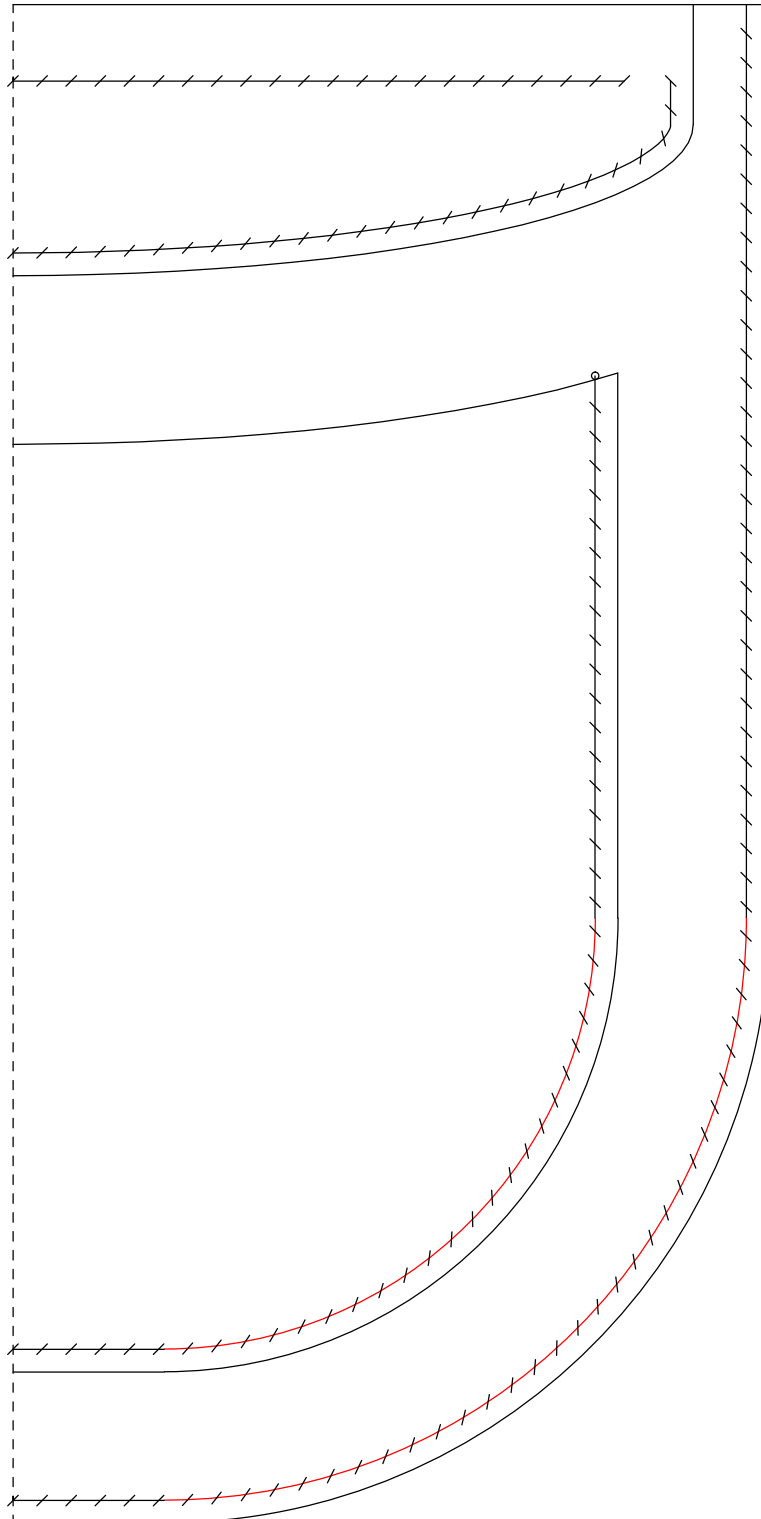

-Not commercially available-
studio HAEL owns the copyright
on the patterns.