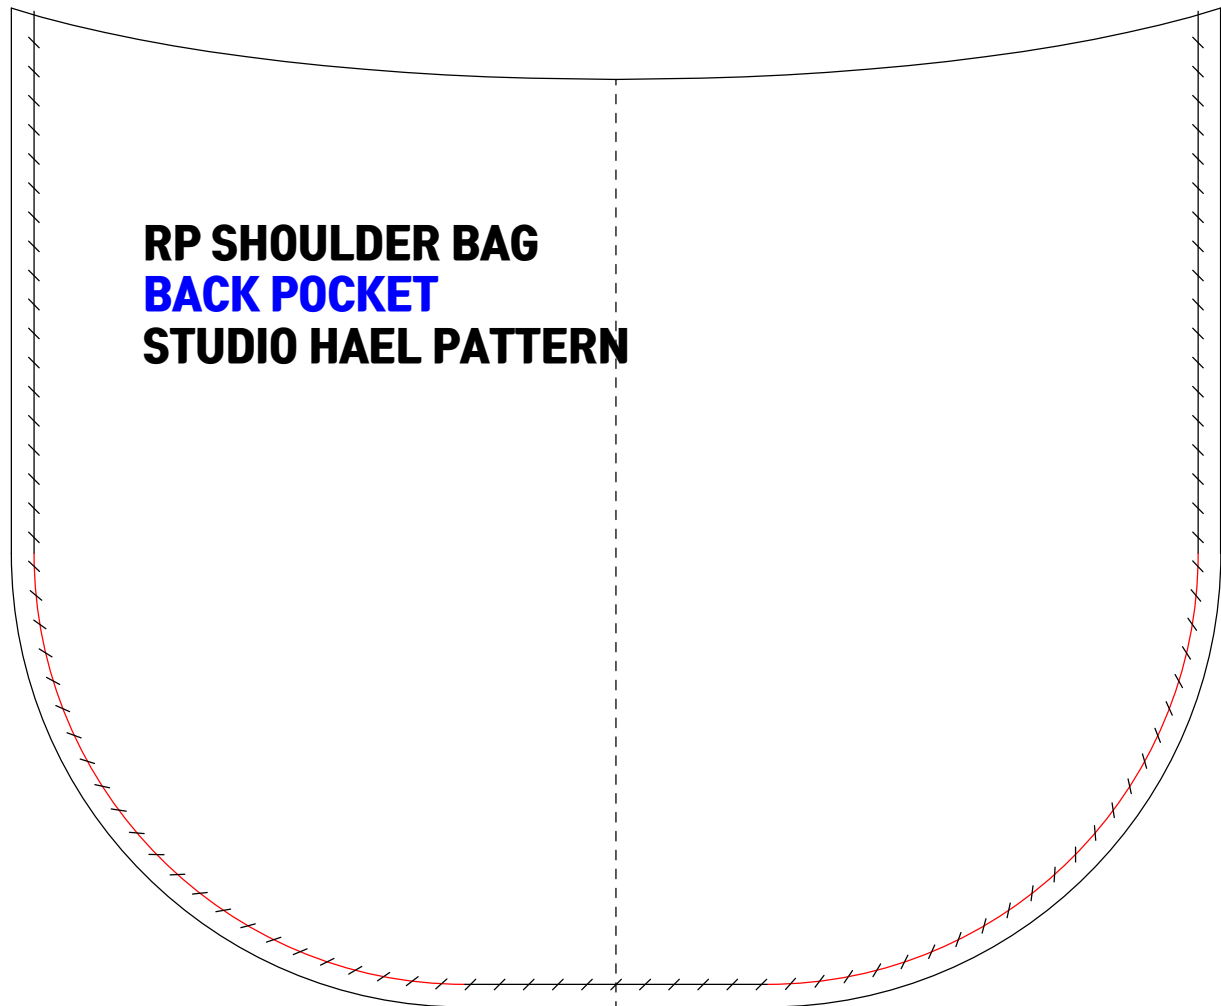

**-Not commercially available-  
studio HAEL owns the copyright  
on the patterns.**

-Not commercially available-  
studio HAEL owns the copyright  
on the patterns.

50  
50mm(actual size)

**RP SHOULDER BAG**  
**SIDE**  
**STUDIO HAEL PATTERN**