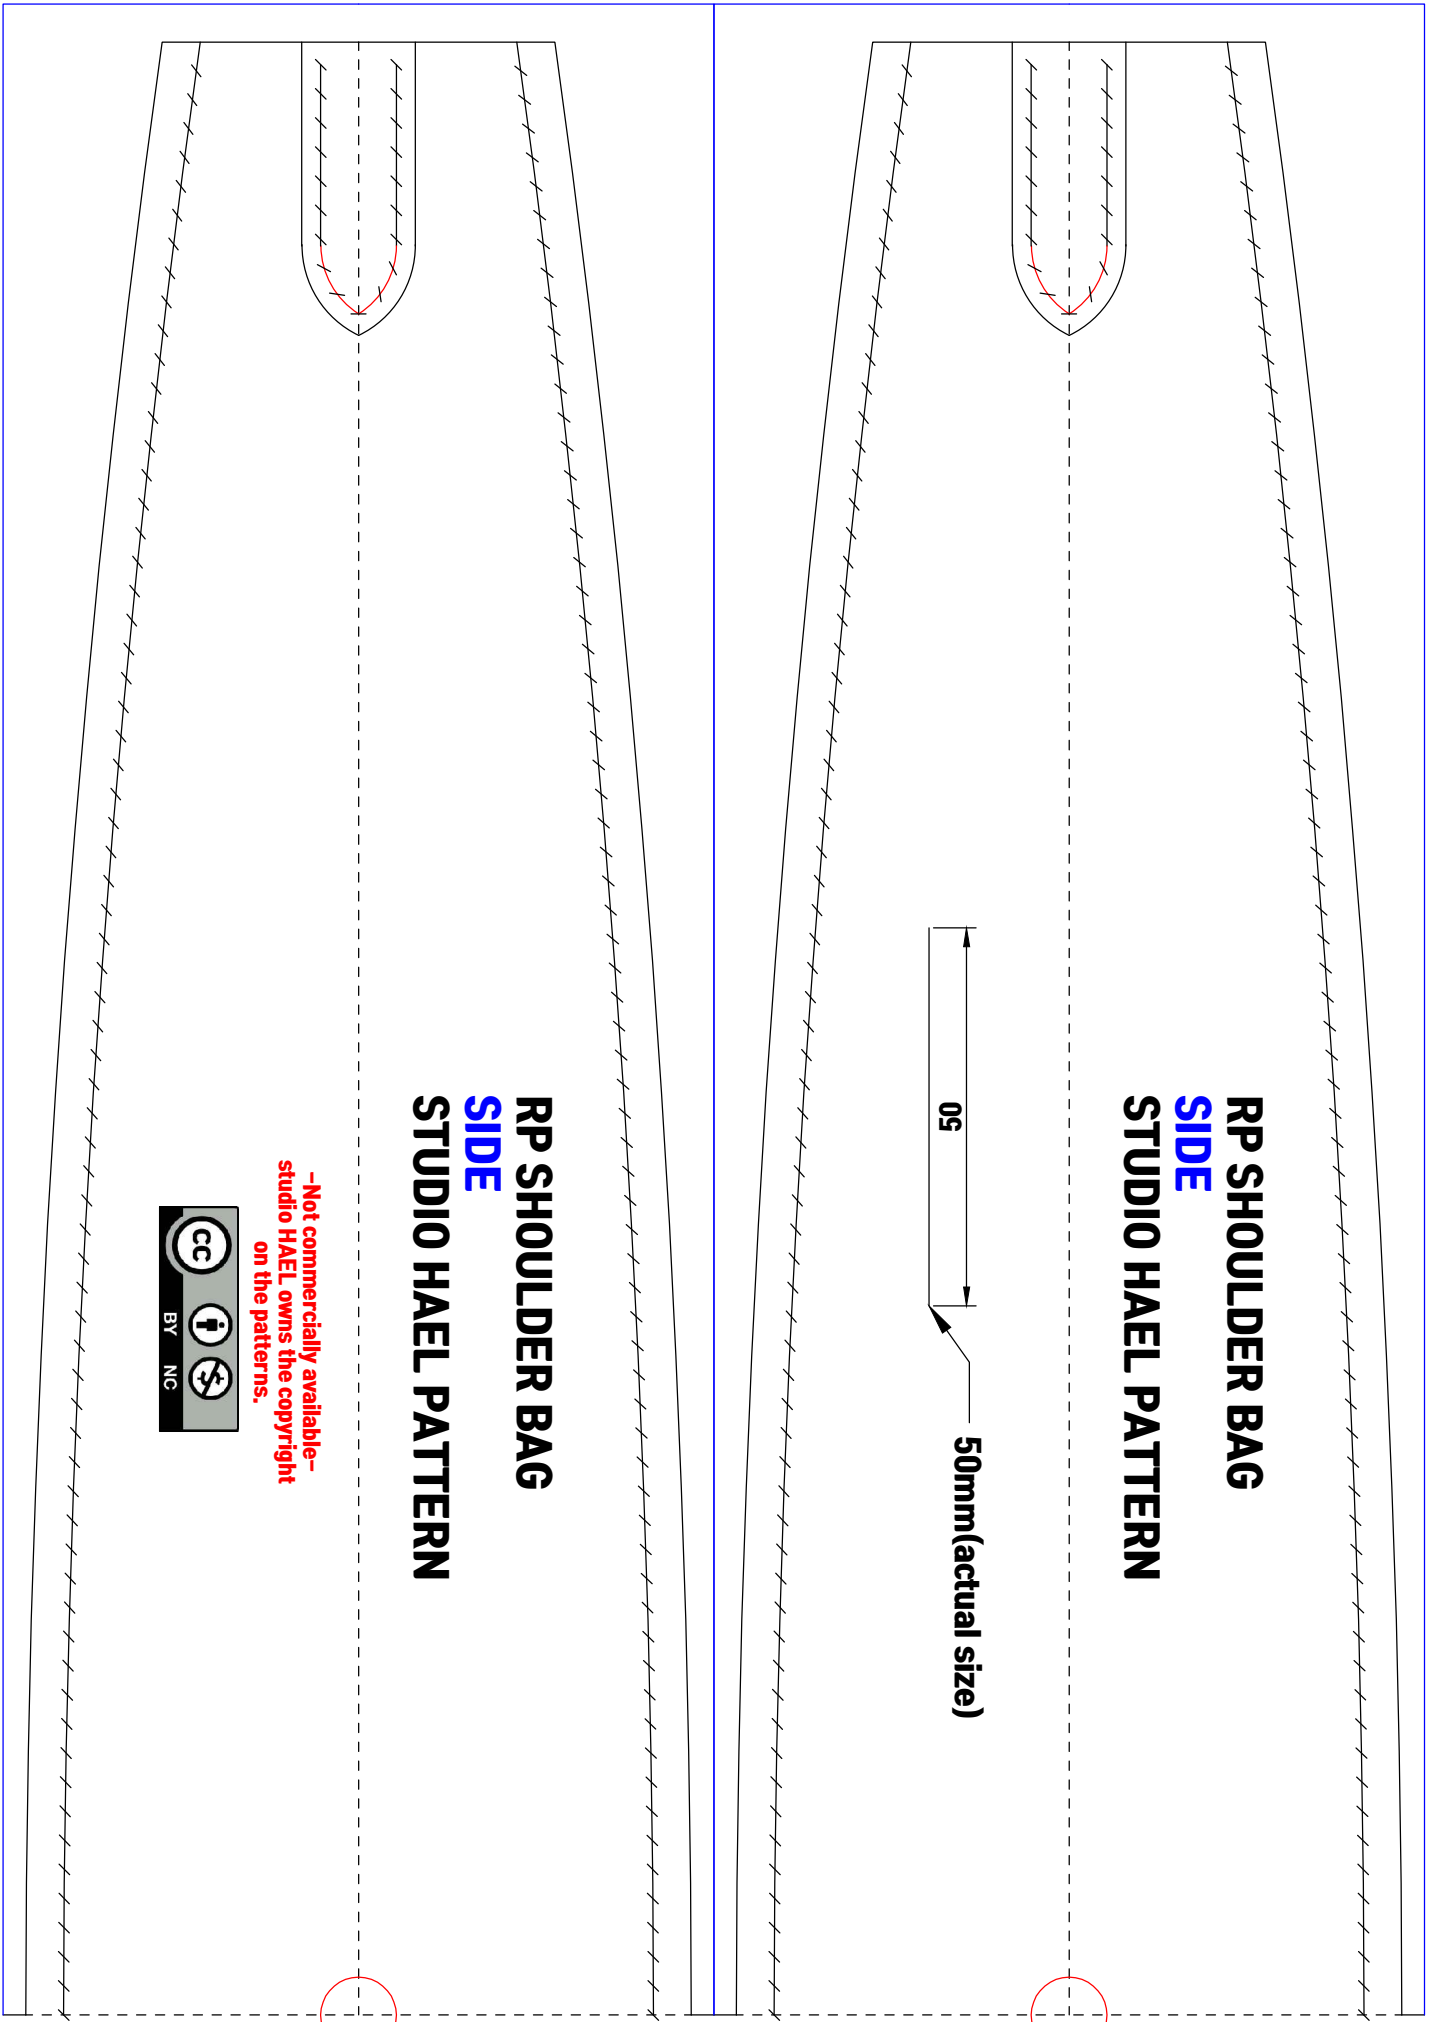

**-Not commercially available-  
studio HAEL owns the copyright  
on the patterns.**

-Not commercially available-  
studio HAEL owns the copyright  
on the patterns.

50  
50mm(actual size)

**RP SHOULDER BAG**  
**SIDE**  
**STUDIO HAEL PATTERN**

50  
50mm(actual size)

**RP SHOULDER BAG**  
**SIDE**  
**STUDIO HAEL PATTERN**

-Not commercially available-  
studio HAEL owns the copyright  
on the patterns.