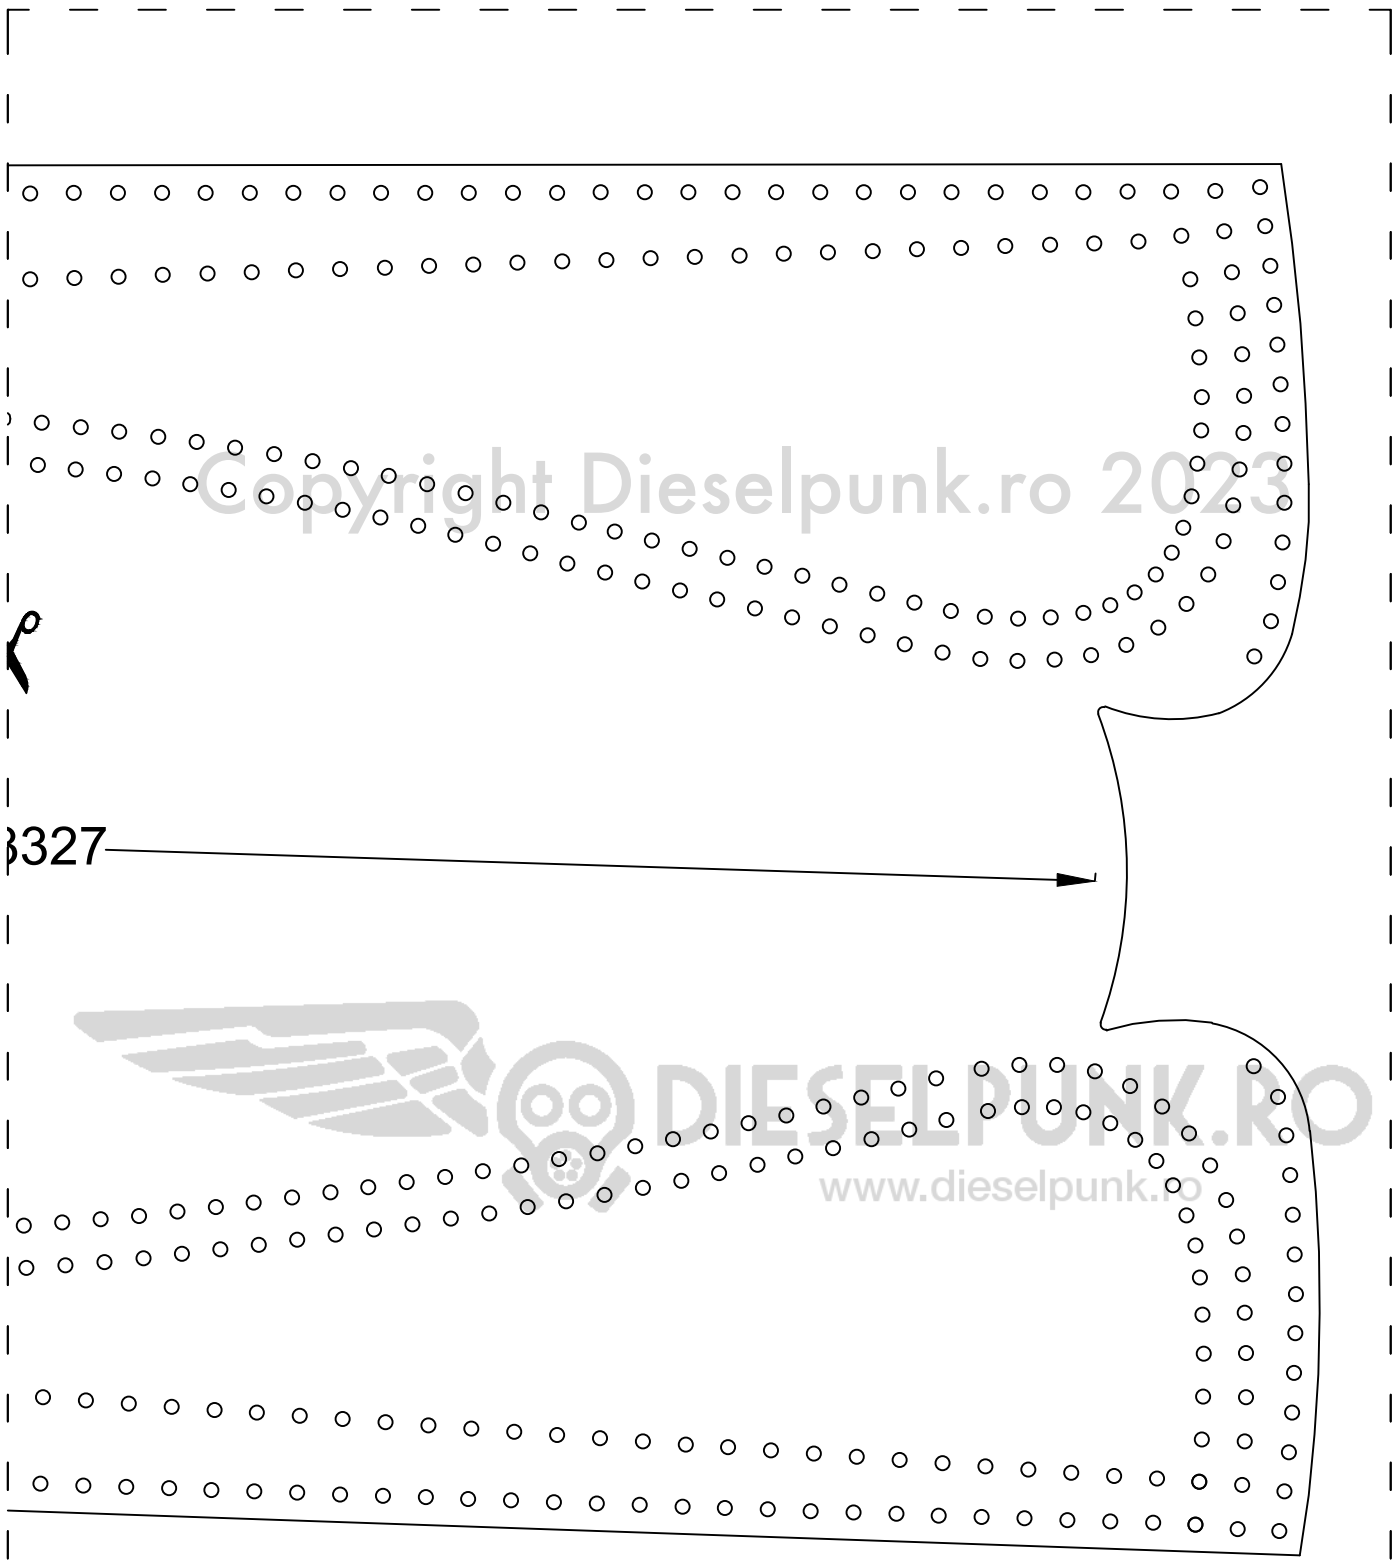

RIGHT
45 EU
10.5 - 11 US - Men
13 US - Women
28.6 - 29.2 cm
11.26 - 11.50 in