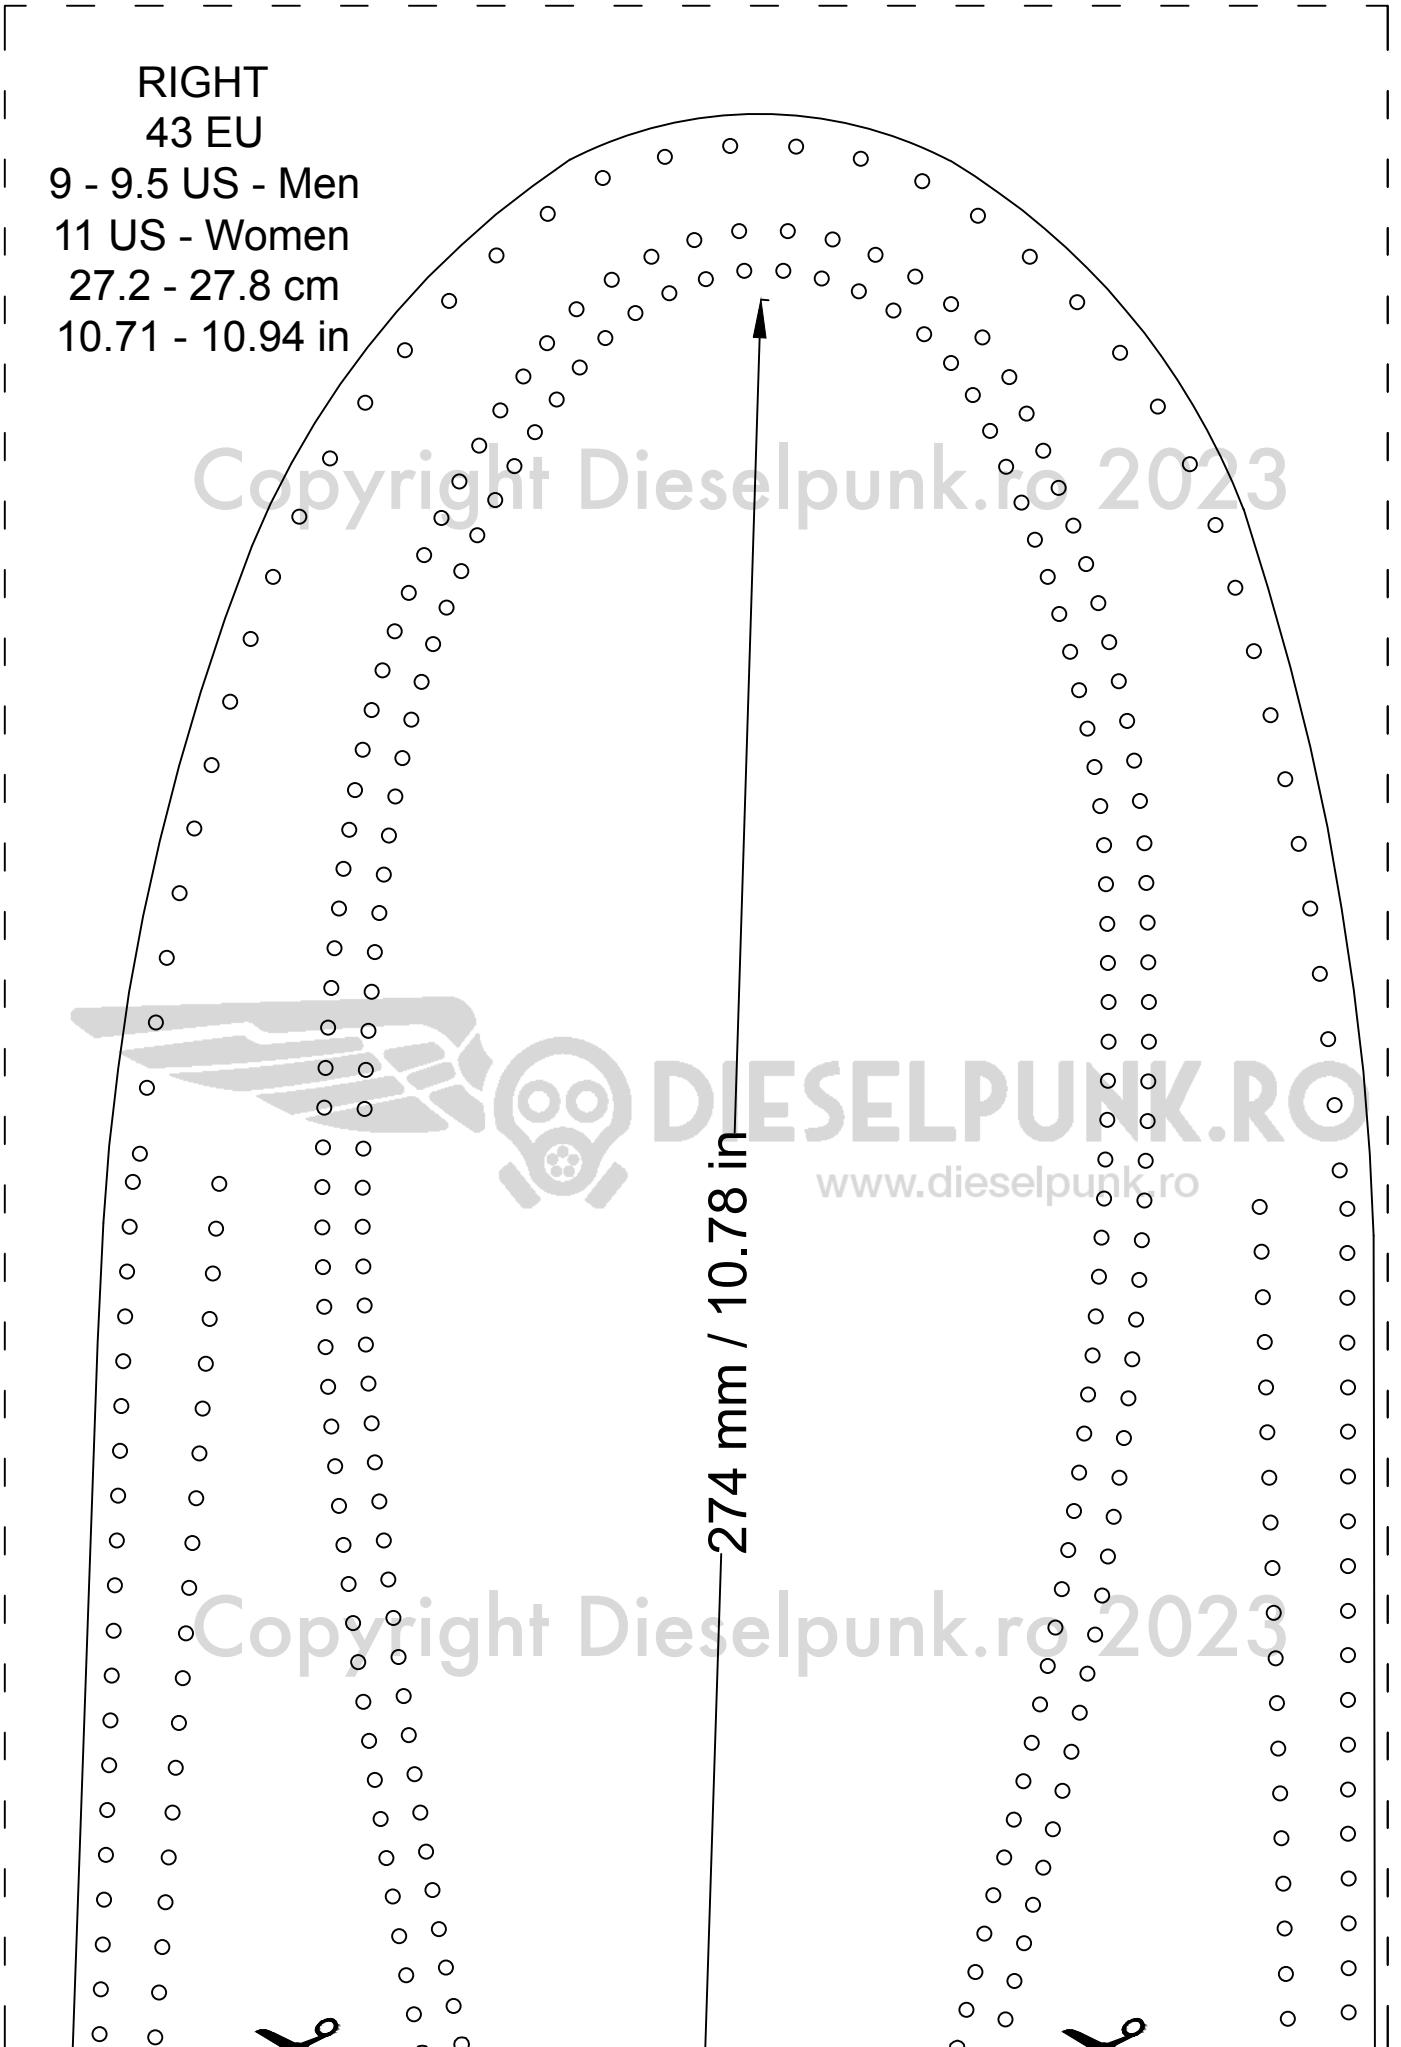

DIESELPUNK.RO

www.dieselpunk.ro

274 mm / 10.78 in

Copyright Dieselpunk.ro 2023