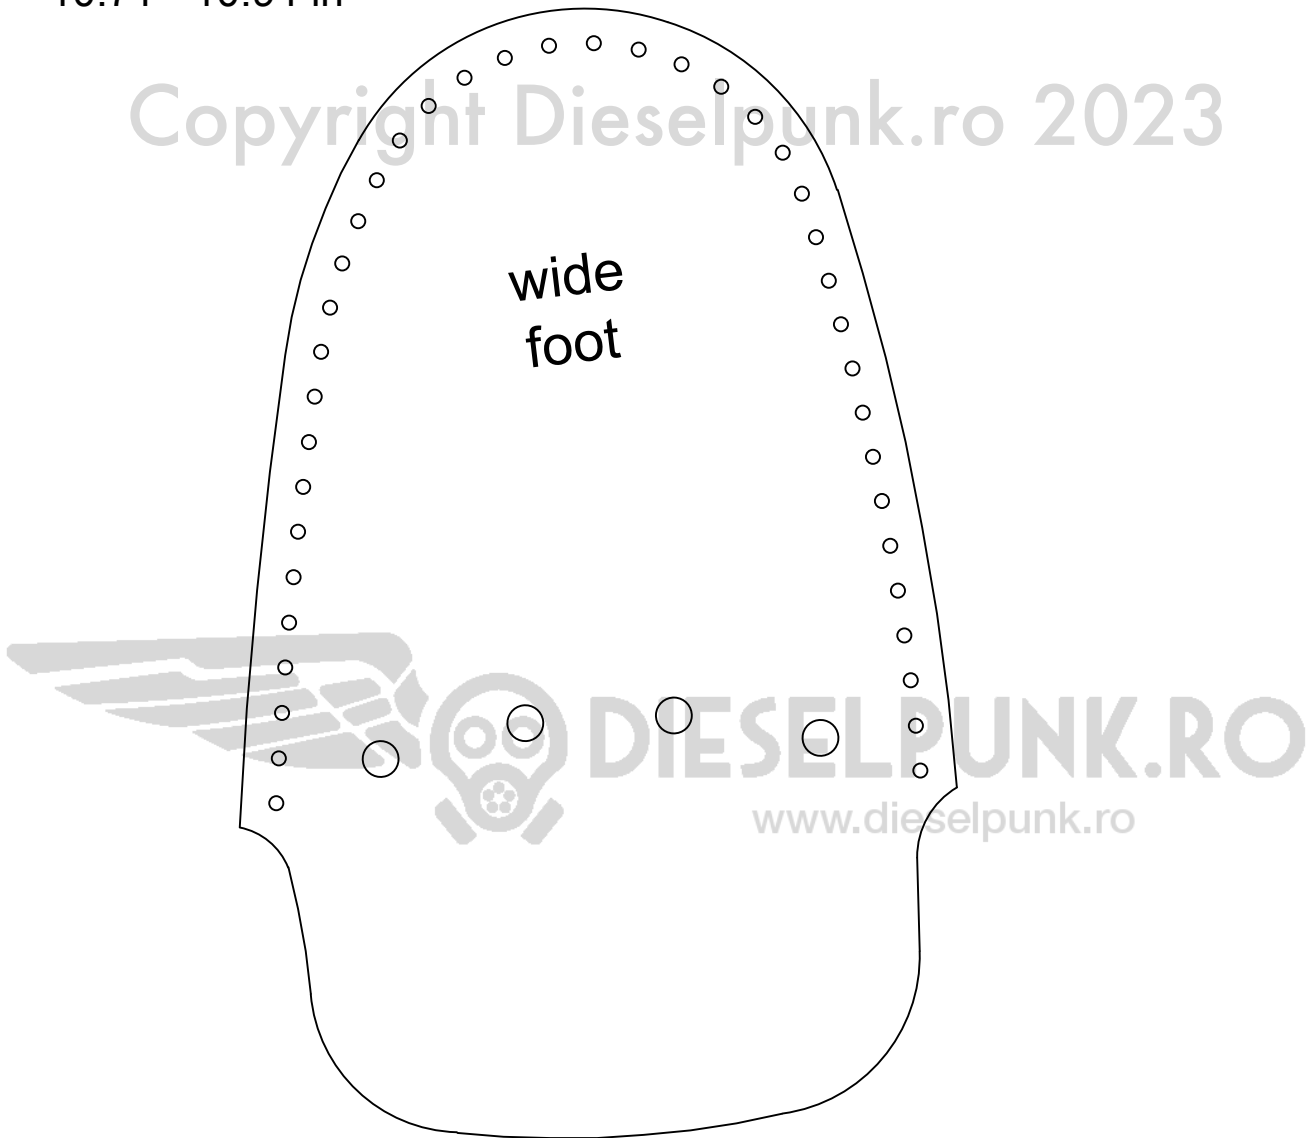

RIGHT
43 EU
9 - 9.5 US - Men
11 US - Women
27.2 - 27.8 cm
10.71 - 10.94 in

Copyright Dieselpunk.ro 2023