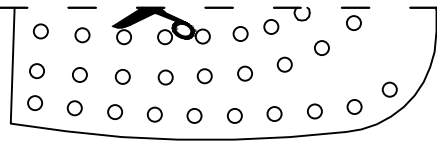

RIGHT

35 EU

3 US - Men

5 US - Women

22.1 - 22.7 cm

8.70 - 8.94 in

soft insole