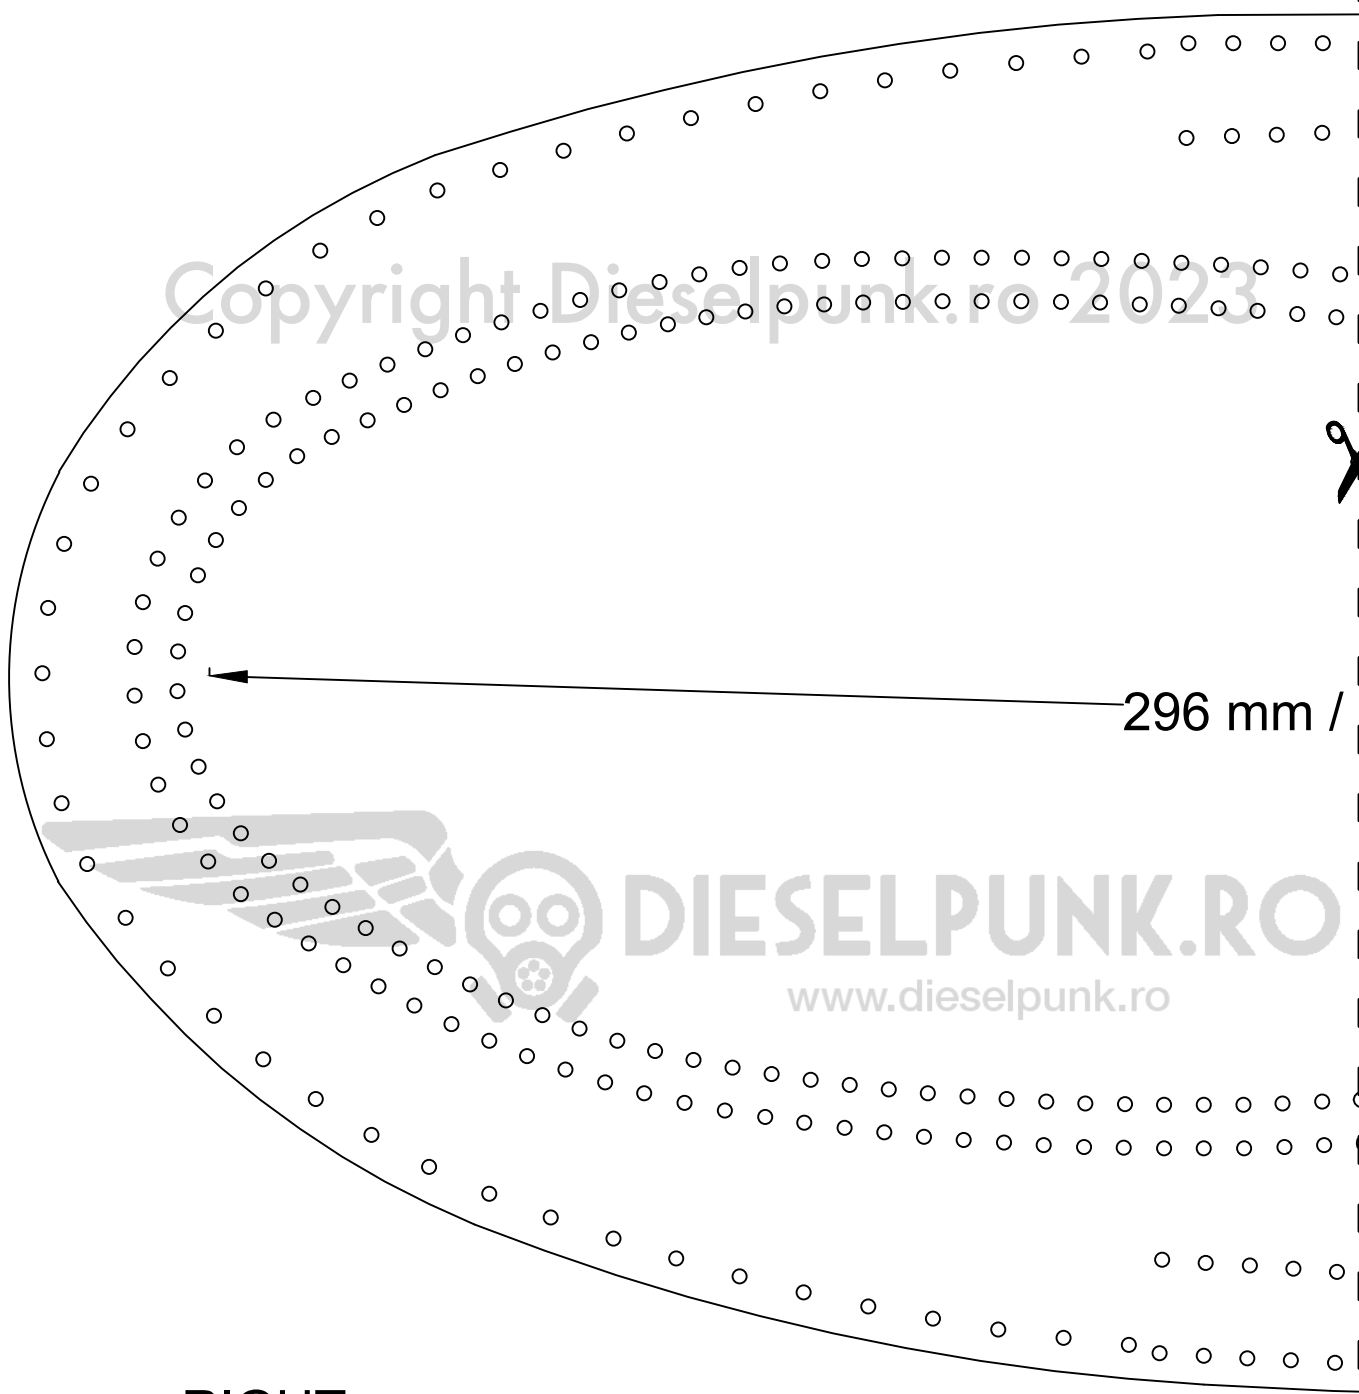

Copyright Dieselpunk.ro 2023

296 mm /