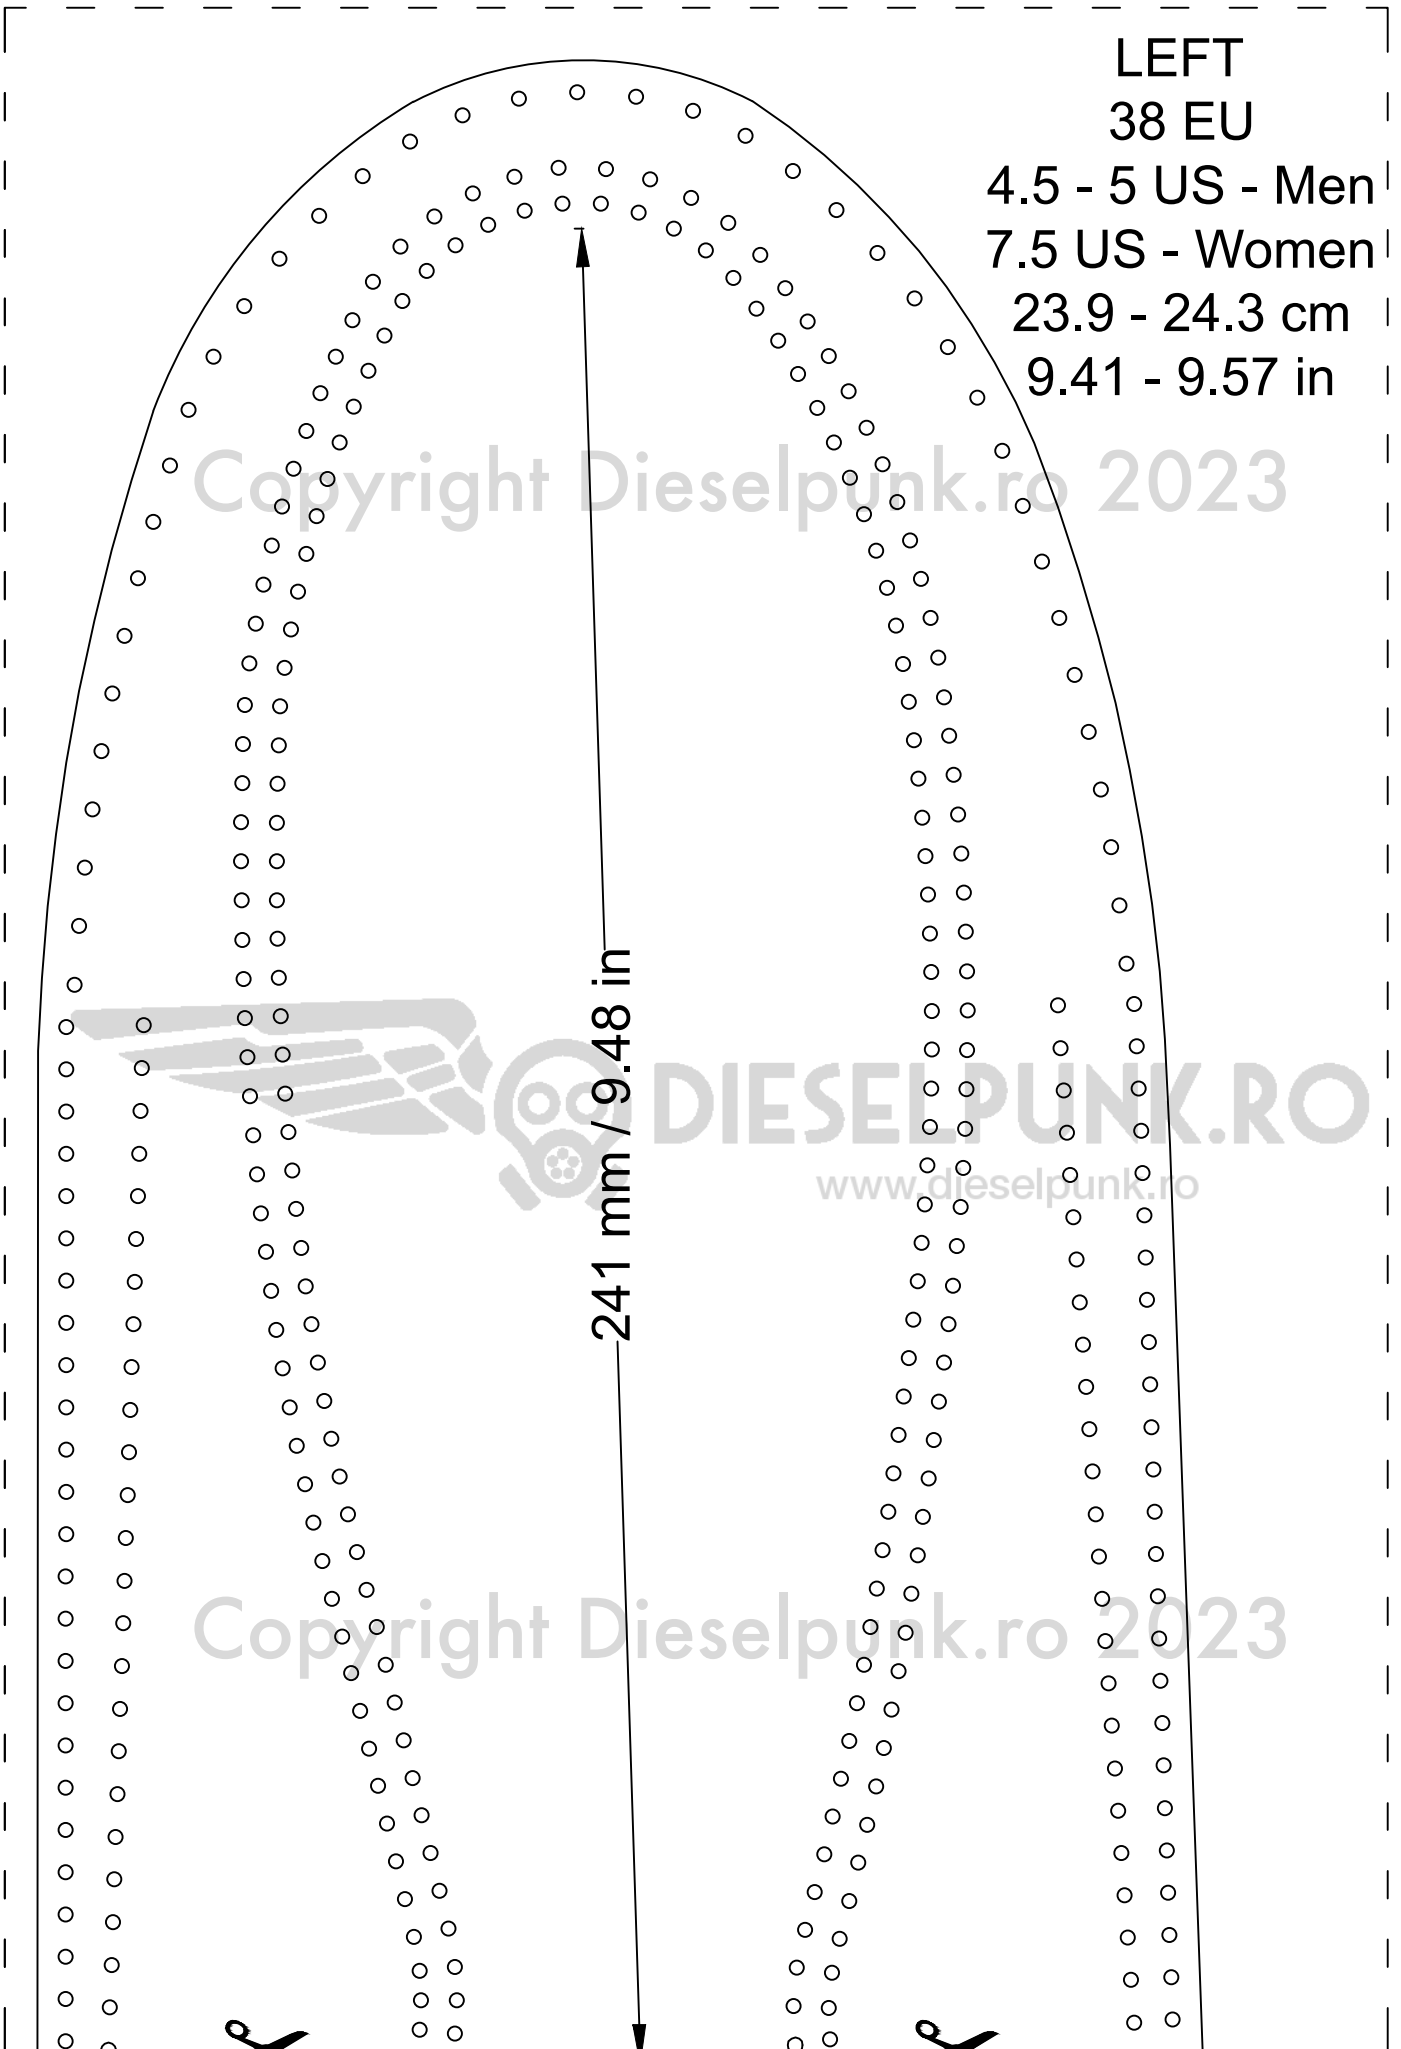

LEFT

38 EU

4.5 - 5 US - Men

7.5 US - Women

23.9 - 24.3 cm

9.41 - 9.57 in

Copyright Dieselpunk.ro 2023

241 mm / 9.48 in

DIESELPUNK.RO
www.dieselpunk.ro

Copyright Dieselpunk.ro 2023