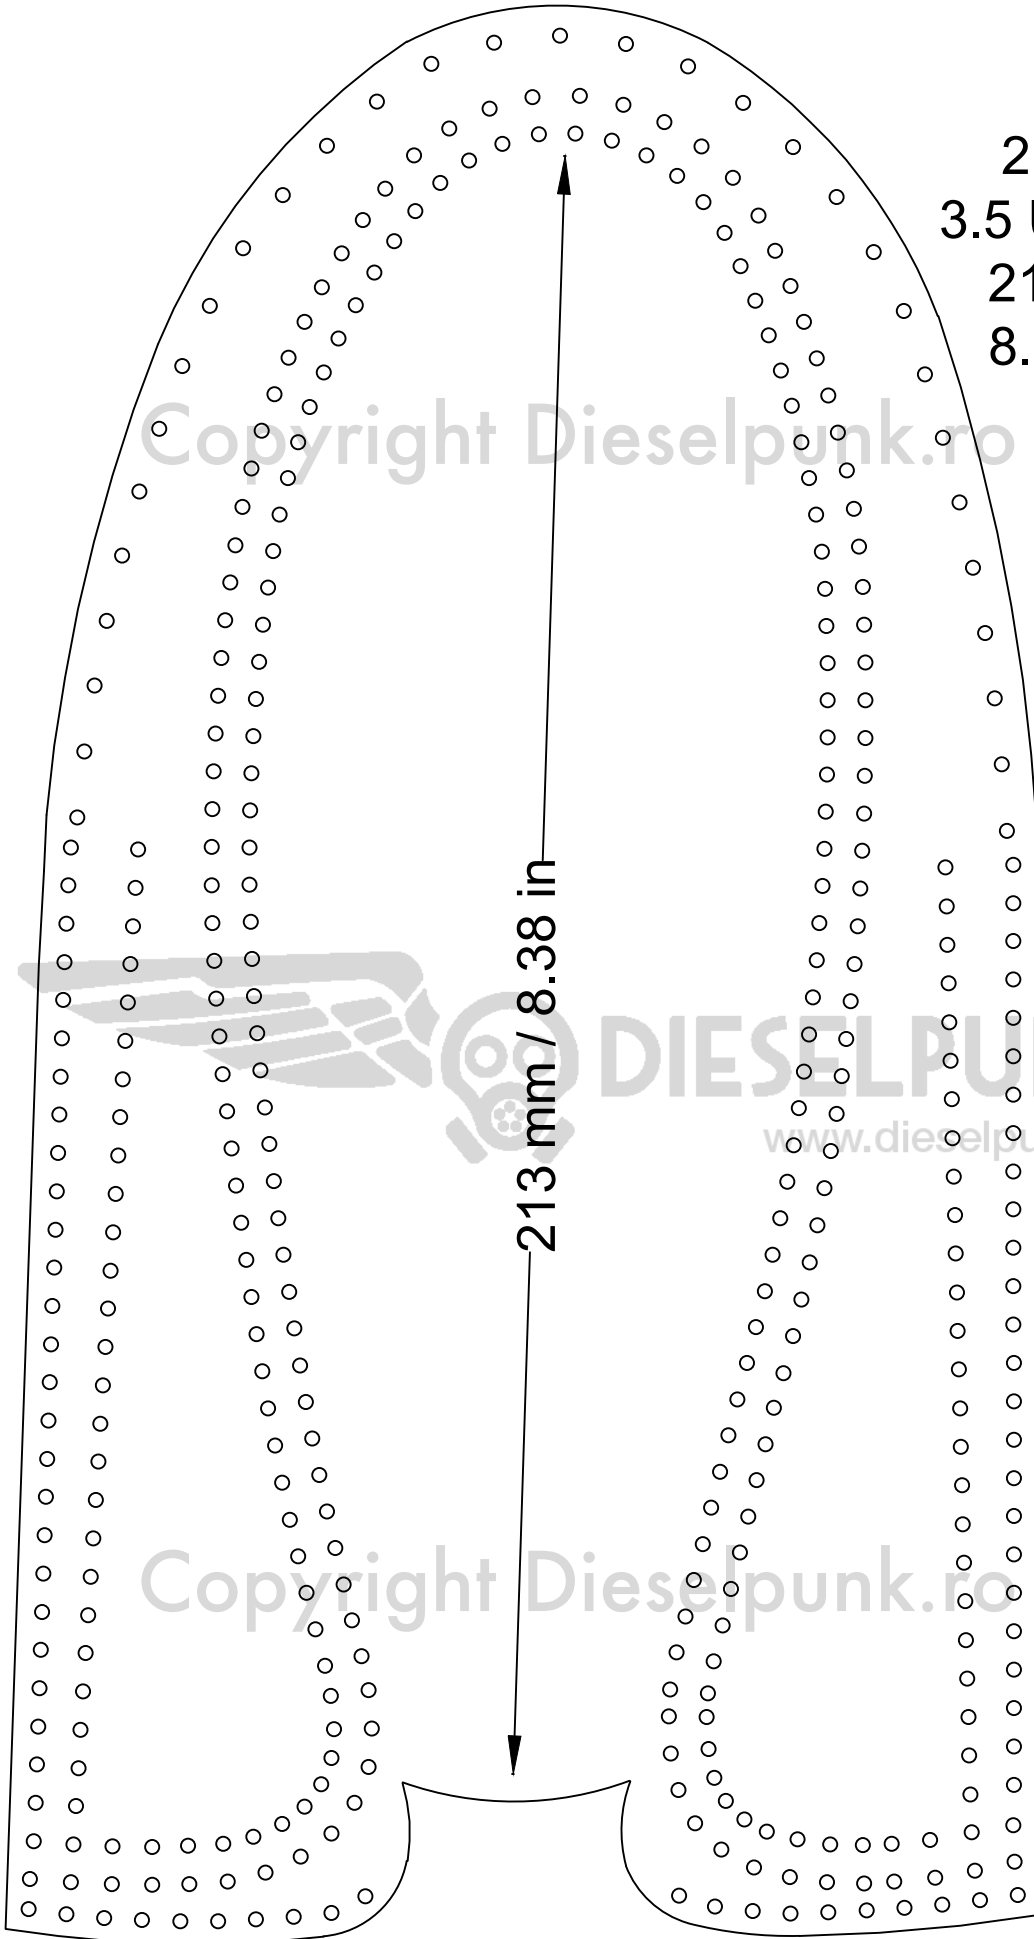

RIGHT

33 EU

2 US - Men

3.5 US - Women

21 - 21.6 cm

8.27-8.50 in

Copyright Dieselpunk.ro 2023

213 mm / 8.38 in

DIESELPUNK.RO

www.dieselpunk.ro

Copyright Dieselpunk.ro 2023