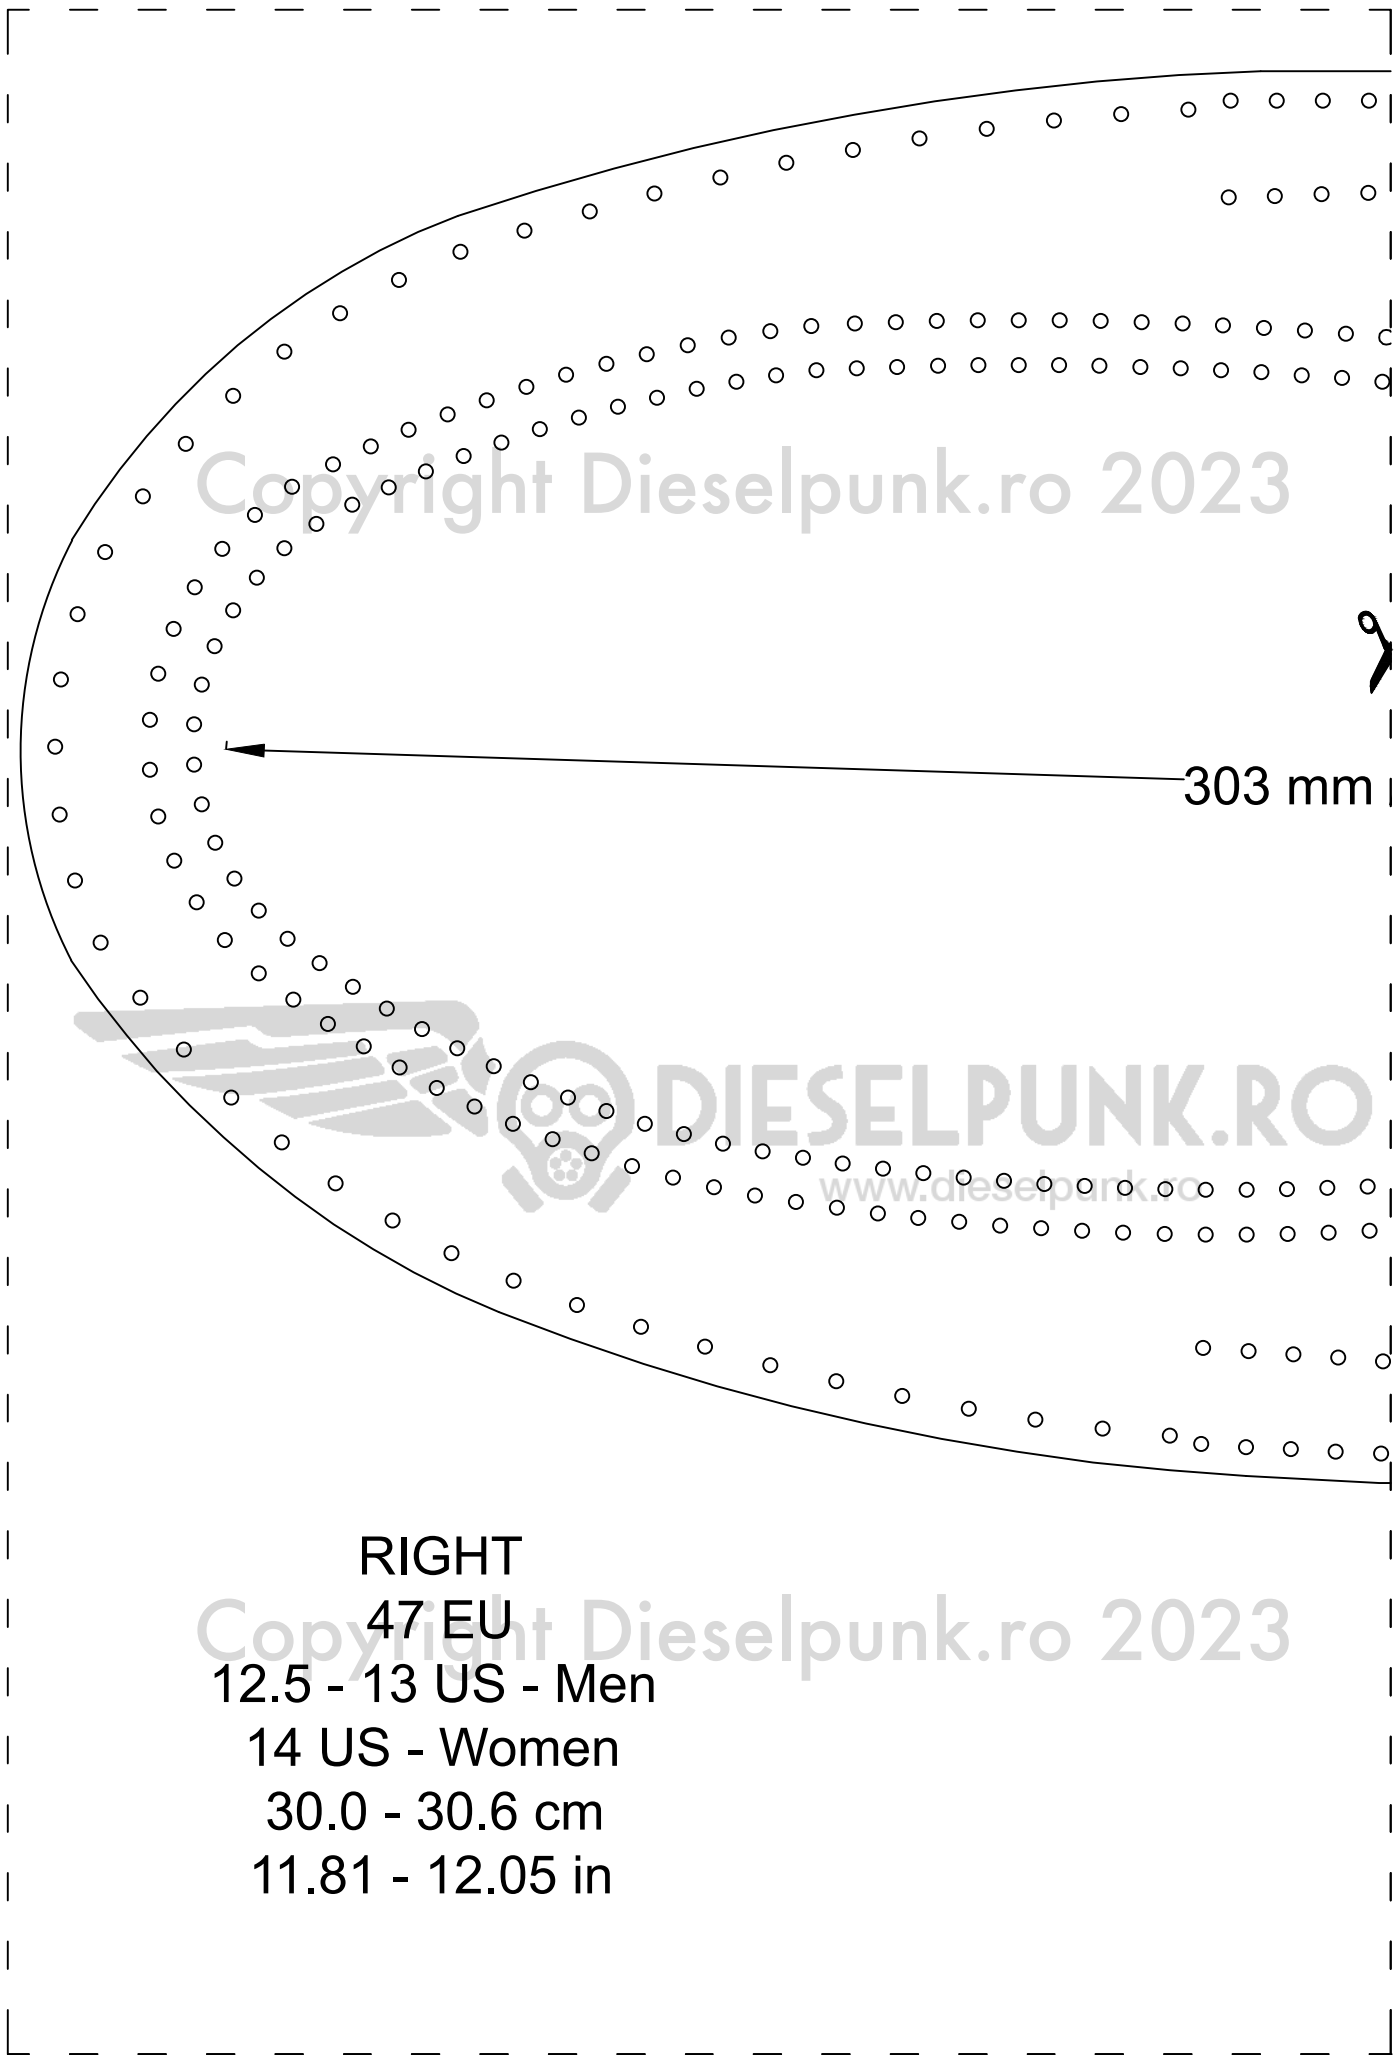

Copyright Dieselpunk.ro 2023

303 mm