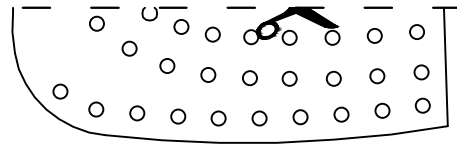

soft insole

Copyright Dieselpunk.ro 2023

LEFT

36 EU

3.5 US - Men

6 US - Women

22.8 - 23.1 cm

8.98 - 9.09 in