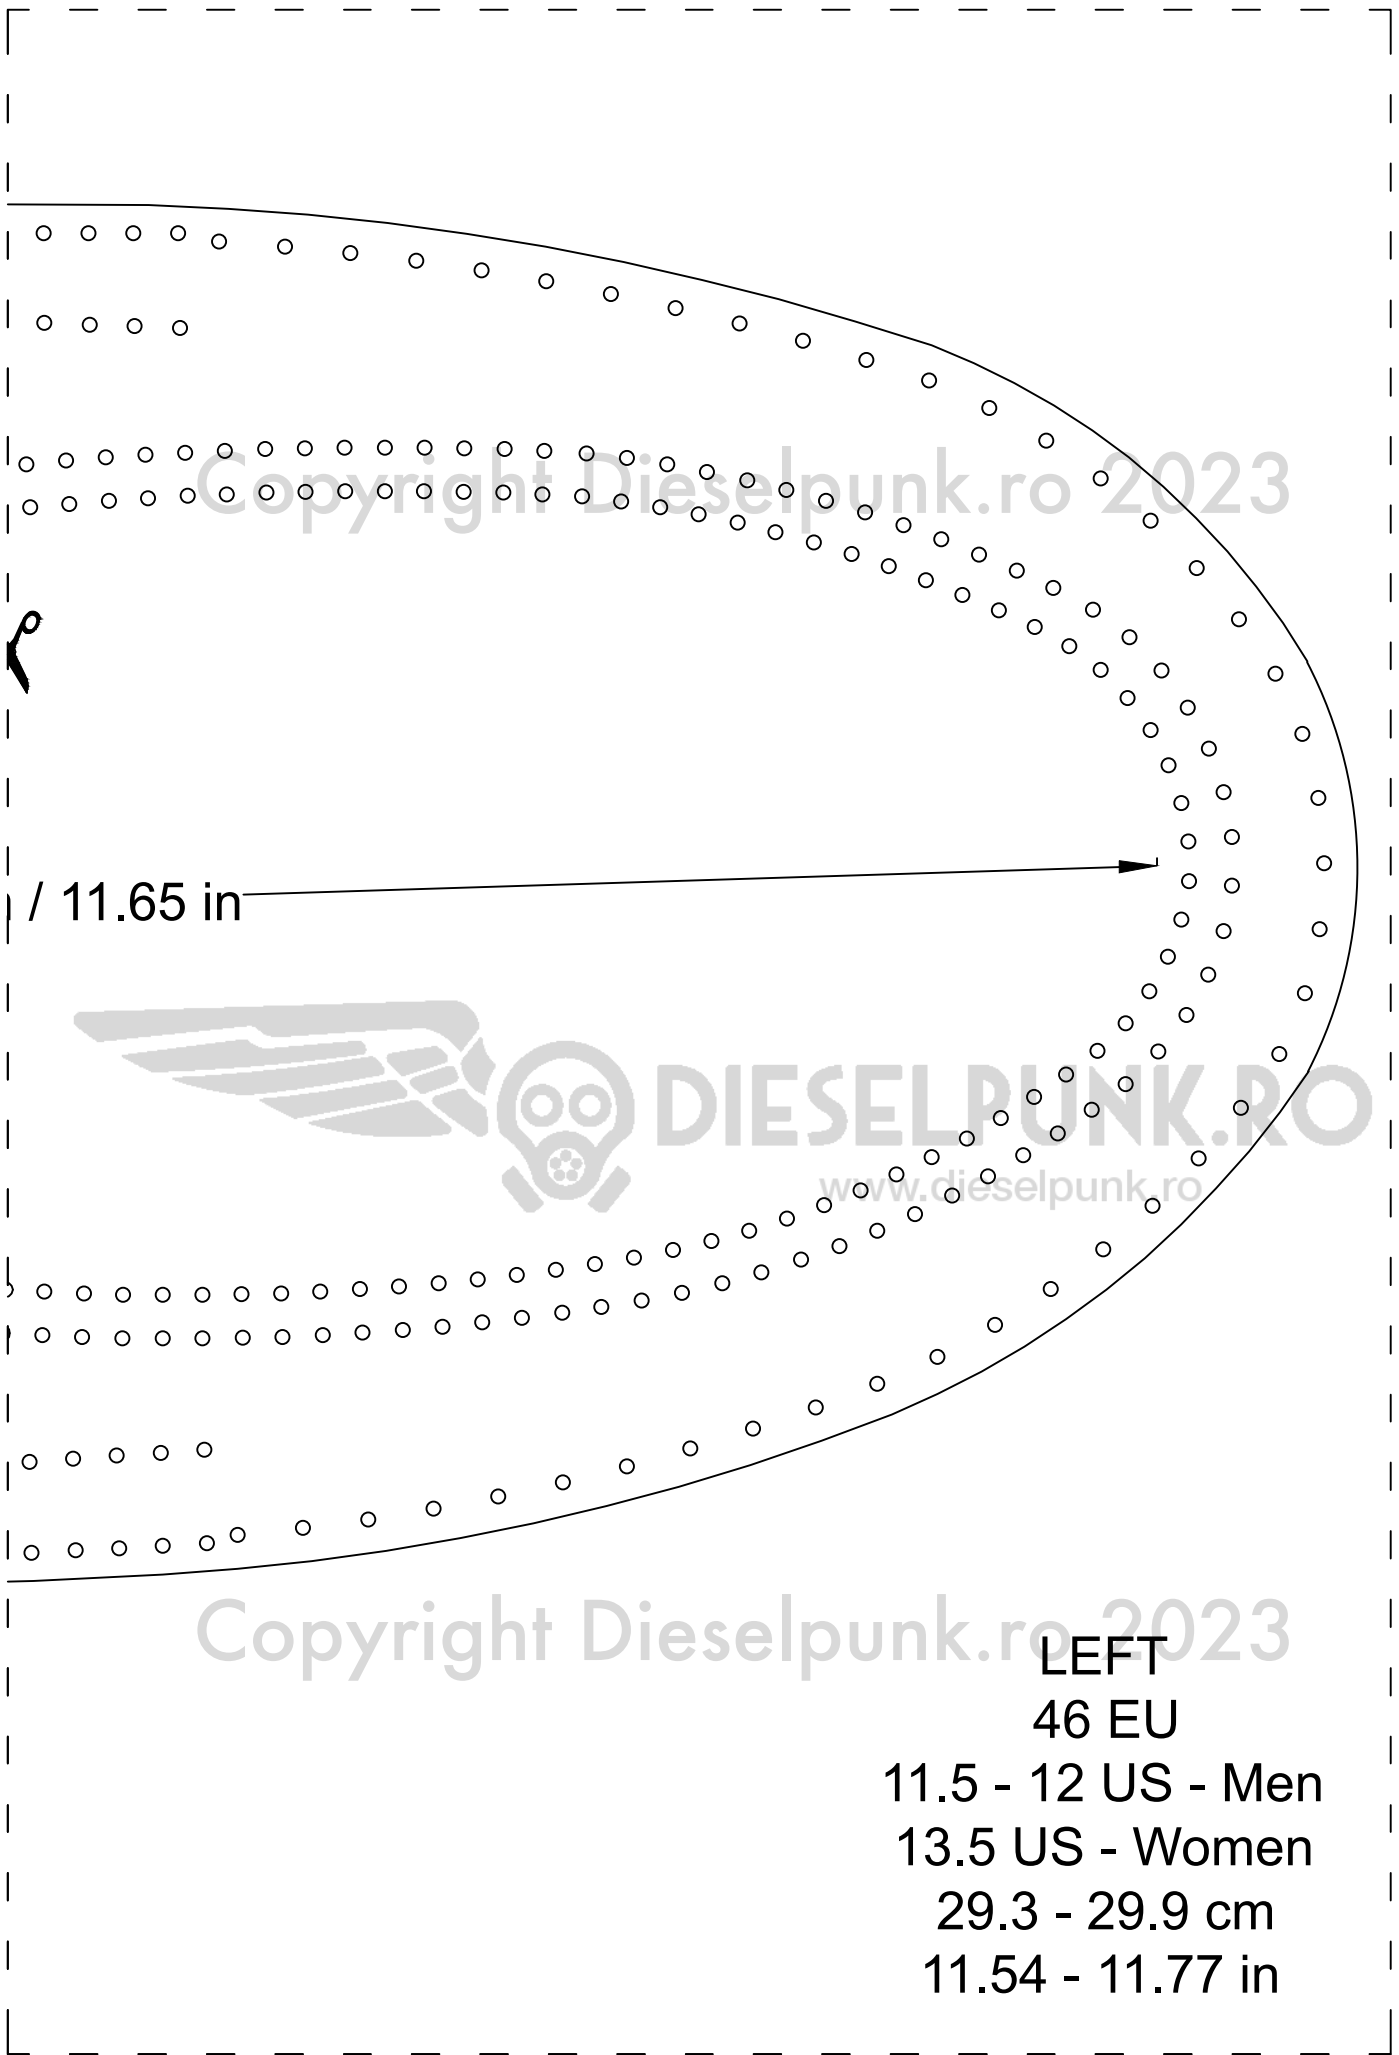

/ 11.65 in

Copyright Dieselpunk.ro 2023

LEFT
46 EU
11.5 - 12 US - Men
13.5 US - Women
29.3 - 29.9 cm
11.54 - 11.77 in