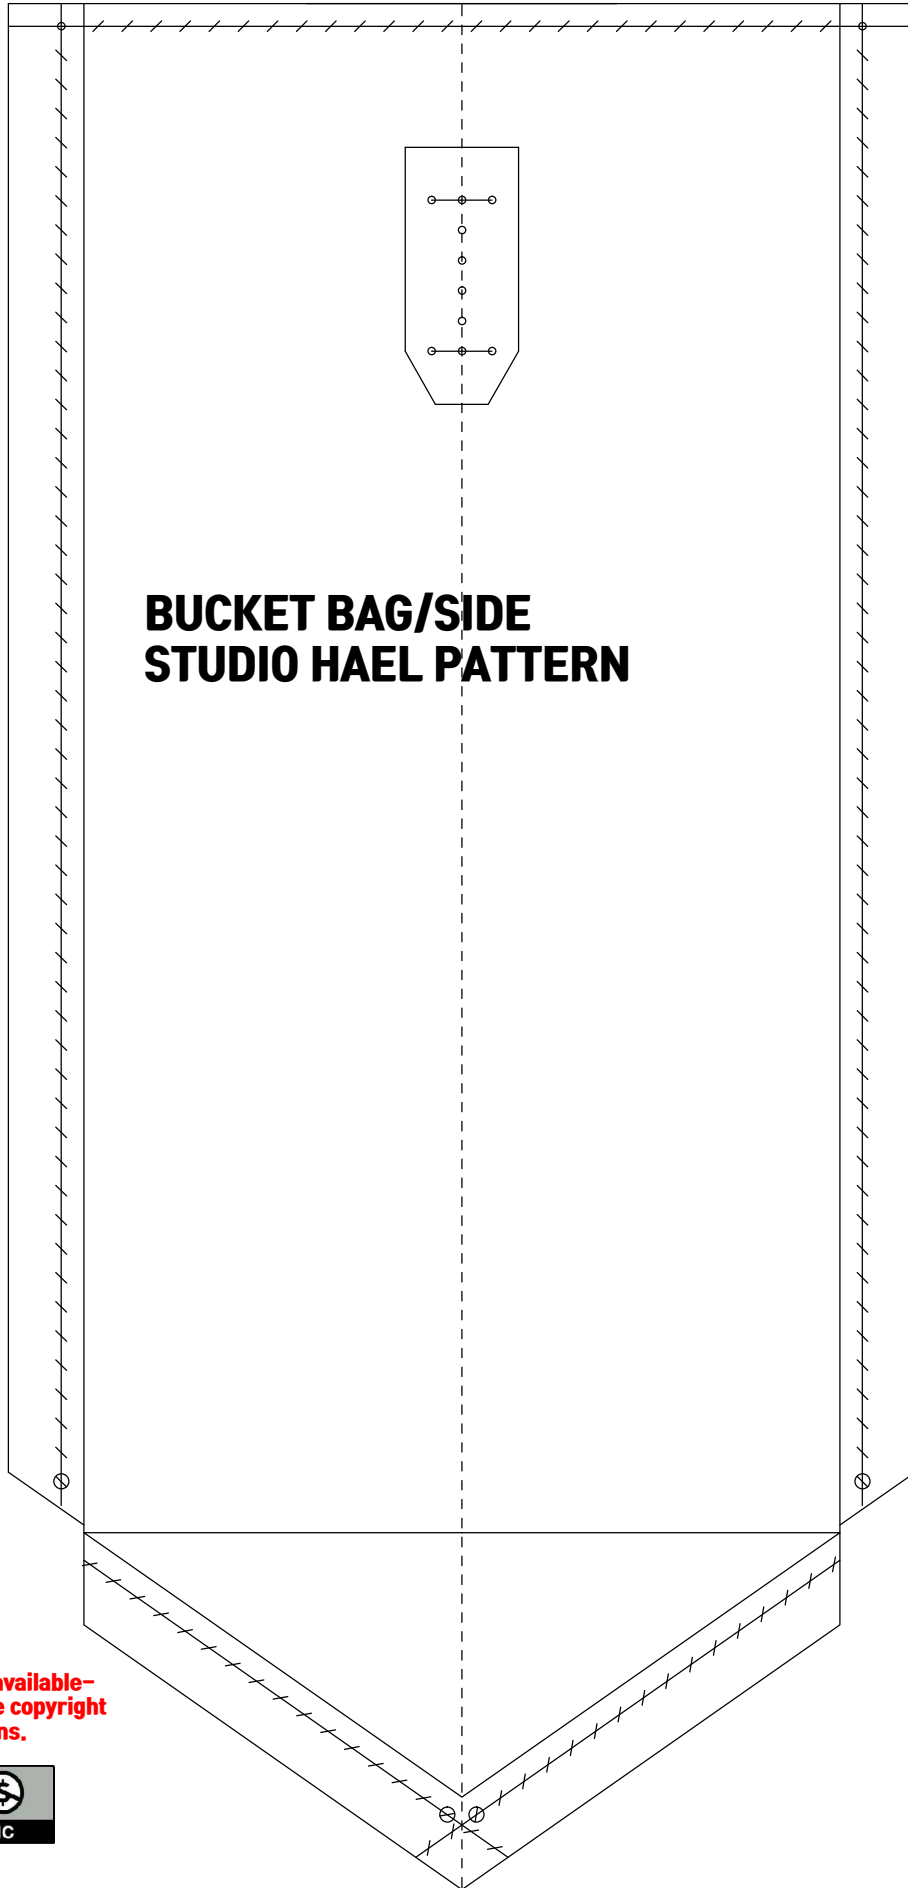

50

50mm(actual size)

**BUCKET BAG/SIDE
STUDIO HAEL PATTERN**

**-Not commercially available-
studio HAEL owns the copyright
on the patterns.**

**BUCKET BAC/D-RING PATCH
STUDIO HAEL PATTERN**

**BUCKET BAC/MAGNETIC SNAP PATCH
STUDIO HAEL PATTERN**