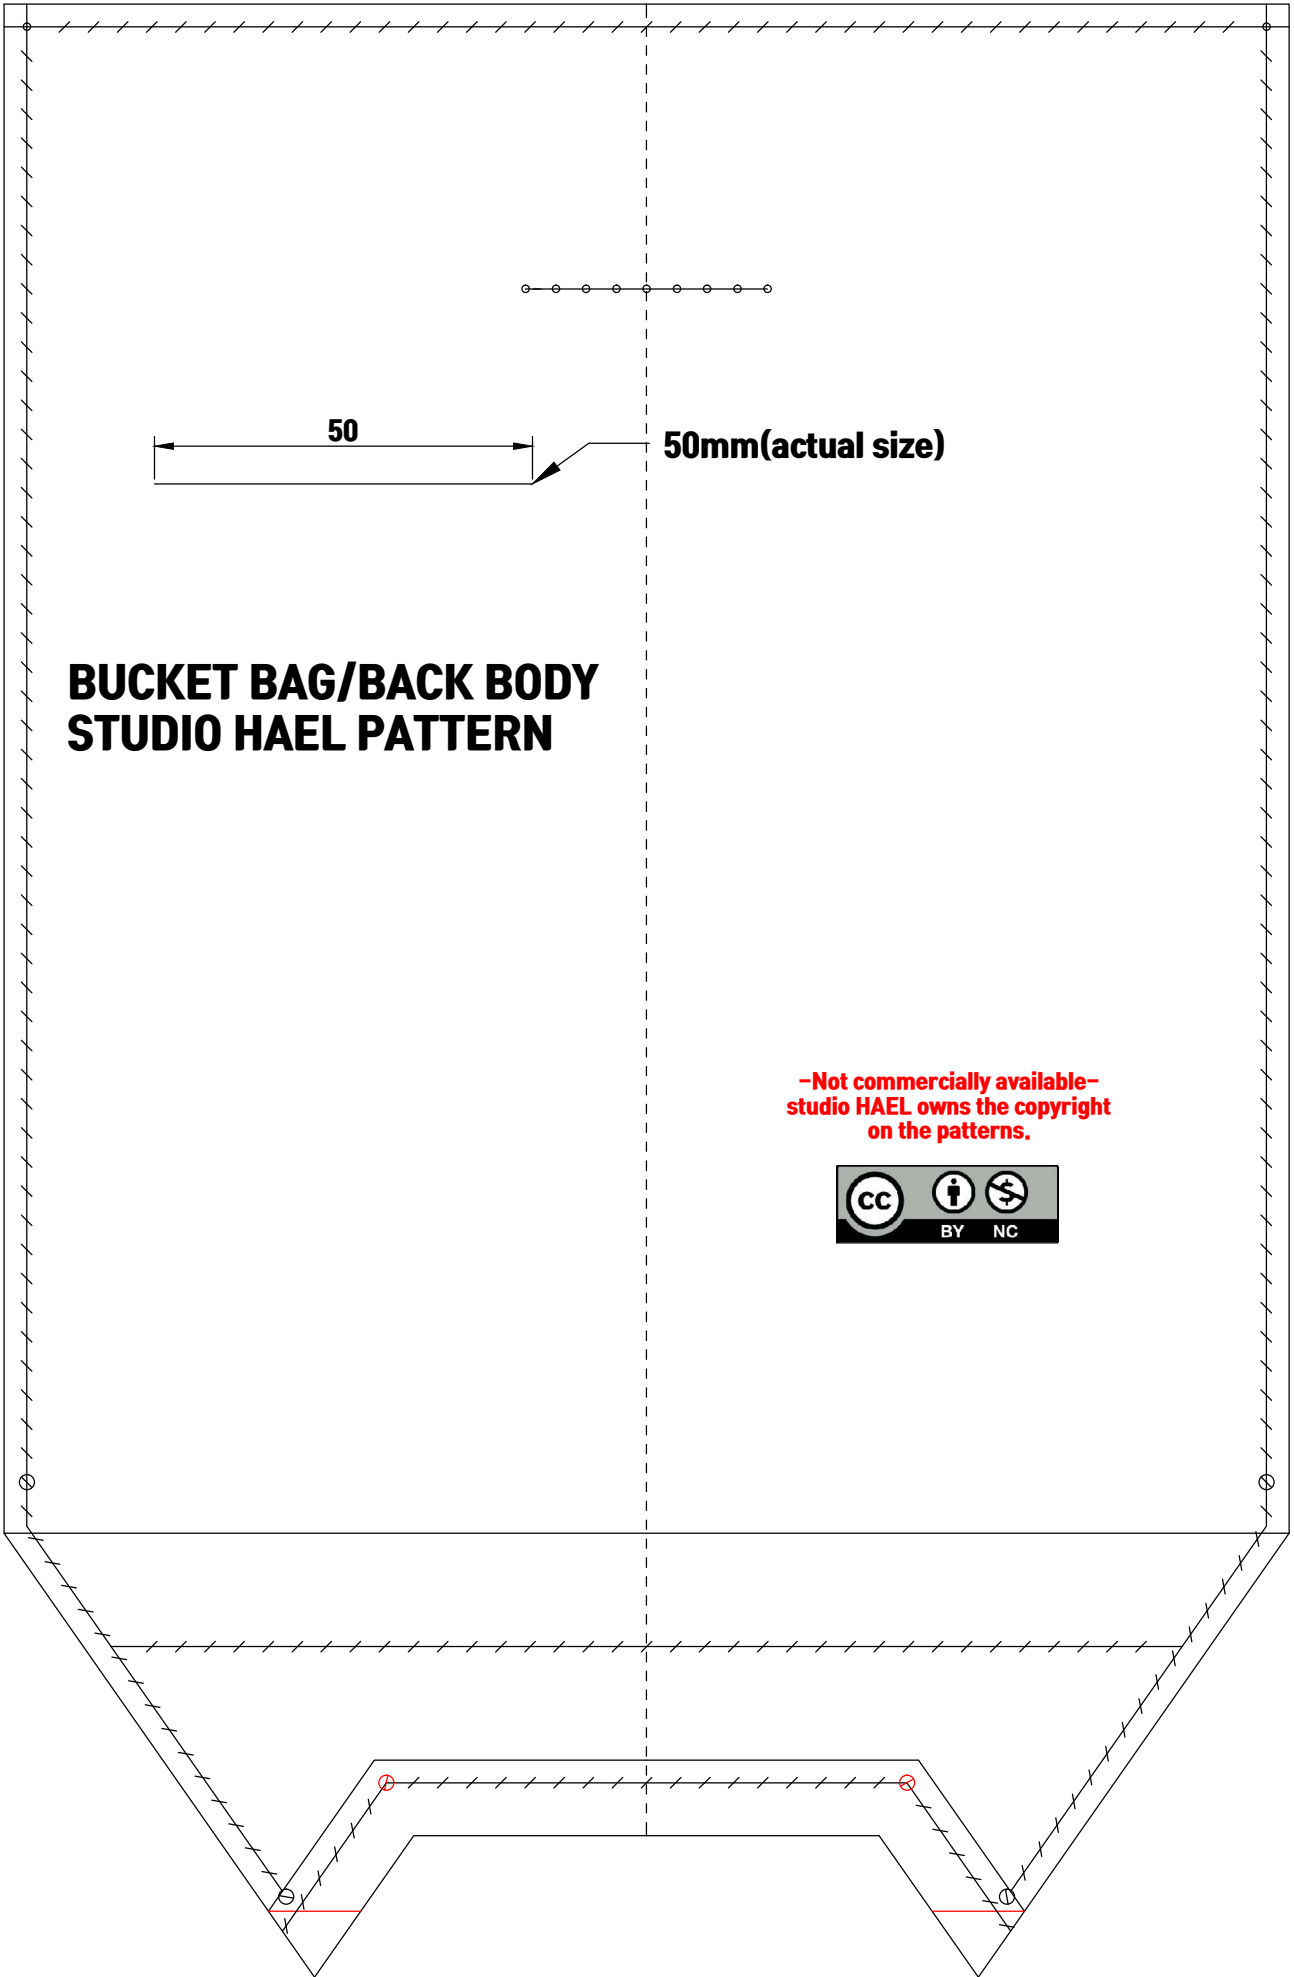

**BUCKET BAG/FRONT BODY
STUDIO HAEL PATTERN**

**-Not commercially available-
studio HAEL owns the copyright
on the patterns.**

**BUCKET BAG/BACK BODY
STUDIO HAEL PATTERN**

**-Not commercially available-
studio HAEL owns the copyright
on the patterns.**

50

50mm(actual size)

**BUCKET BAG/SIDE
STUDIO HAEL PATTERN**

**-Not commercially available-
studio HAEL owns the copyright
on the patterns.**

**BUCKET BAC/D-RING PATCH
STUDIO HAEL PATTERN**

**BUCKET BAC/MAGNETIC SNAP PATCH
STUDIO HAEL PATTERN**