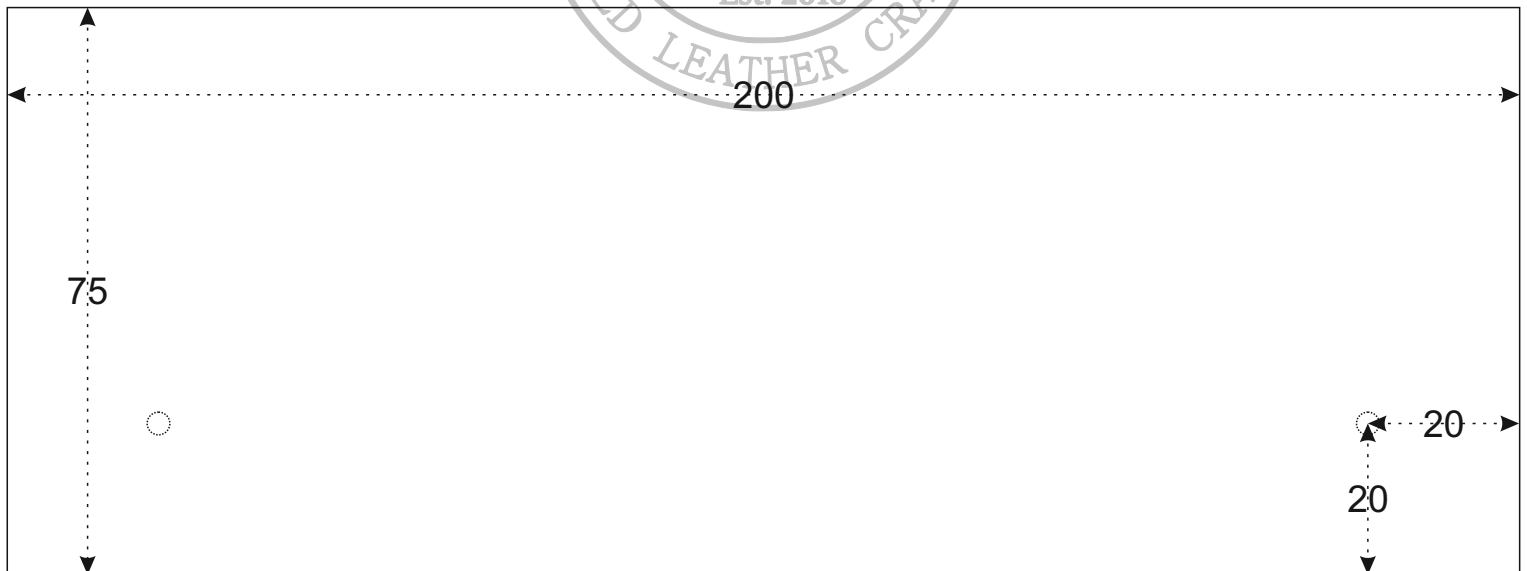

# Leather long wallet

Printing size: A4

10  
Test

Webbing blank length: 450\*15  
Zipper length: 190, №5

# Leather long wallet

Printing size: A4