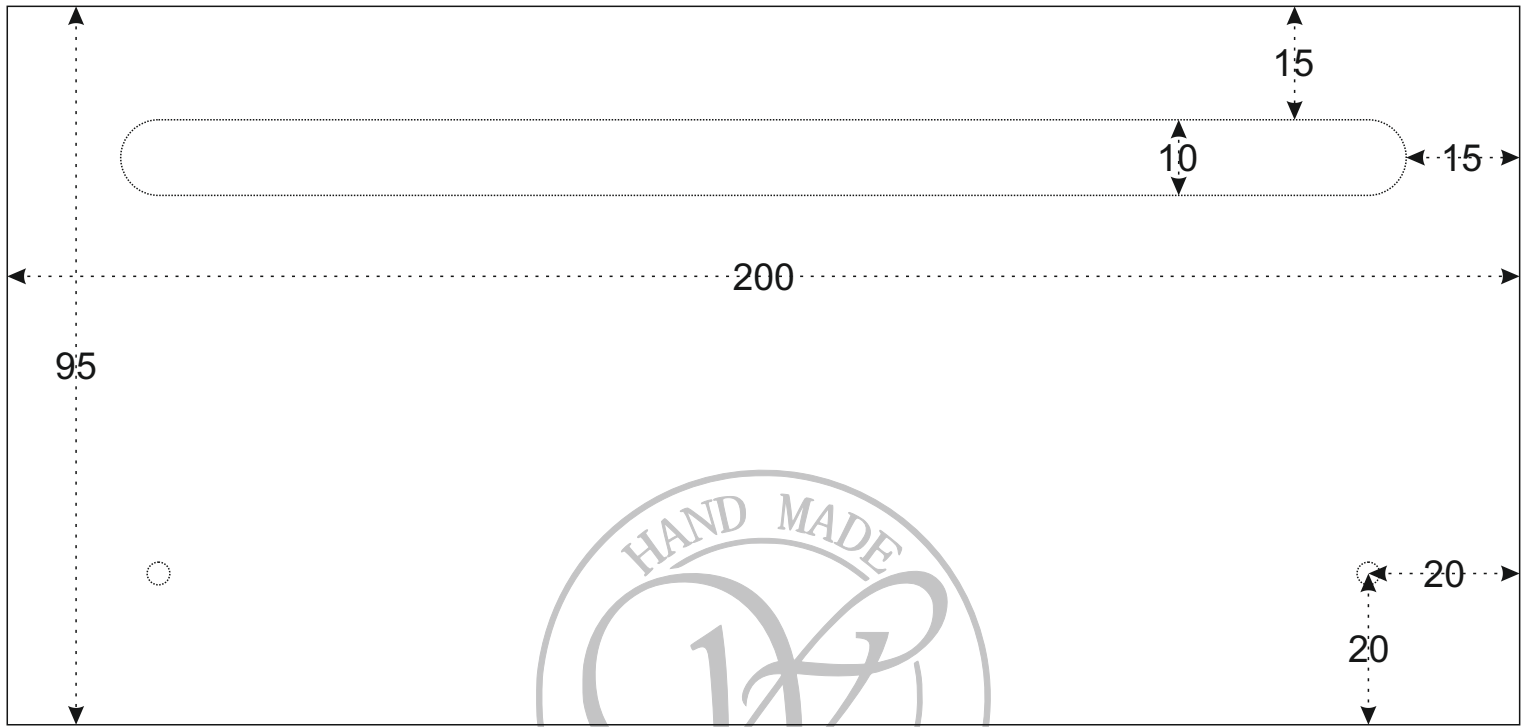

# Leather long wallet

Printing size: A4

10  
Test

Webbing blank length: 450\*15  
Zipper length: 190, №5

# Leather long wallet

Printing size: A4