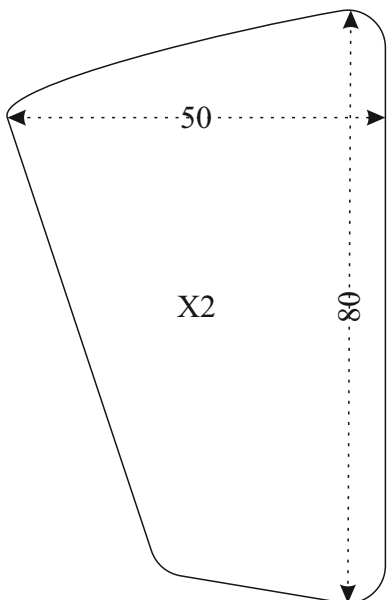

WILDLEATHERCRAFT

WILDLEATHERCRAFT

WILDLEATHERCRAFT

A

Gluing line

Размер колодки 210*100*20 мм.
The size of the shoe is 210*100*20 mm.

WILDLEATHERCRAFT

WILDLEATHERCRAFT

Gluing line