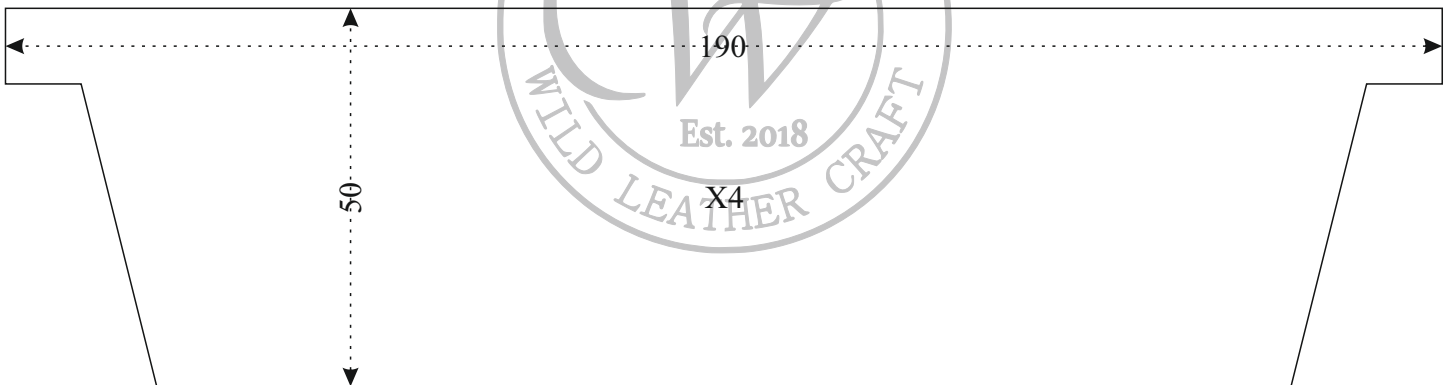

WILDLEATHERCRAFT

WILDLEATHERCRAFT

WILDLEATHERCRAFT

A

Gluing line

Размер колодки 210*100*20 мм.
The size of the shoe is 210*100*20 mm.

WILDLEATHERCRAFT

WILDLEATHERCRAFT

Gluing line