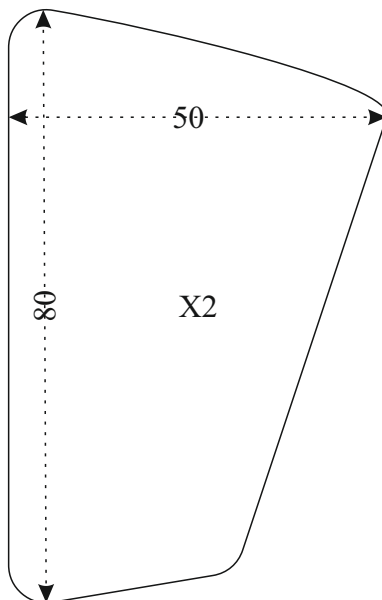

WILDLEATHERCRAFT

WILDLEATHERCRAFT

WILDLEATHERCRAFT

A

Gluing line

Размер колодки 210*100*20 мм.
The size of the shoe is 210*100*20 mm.

WILDLEATHERCRAFT

WILDLEATHERCRAFT

Gluing line