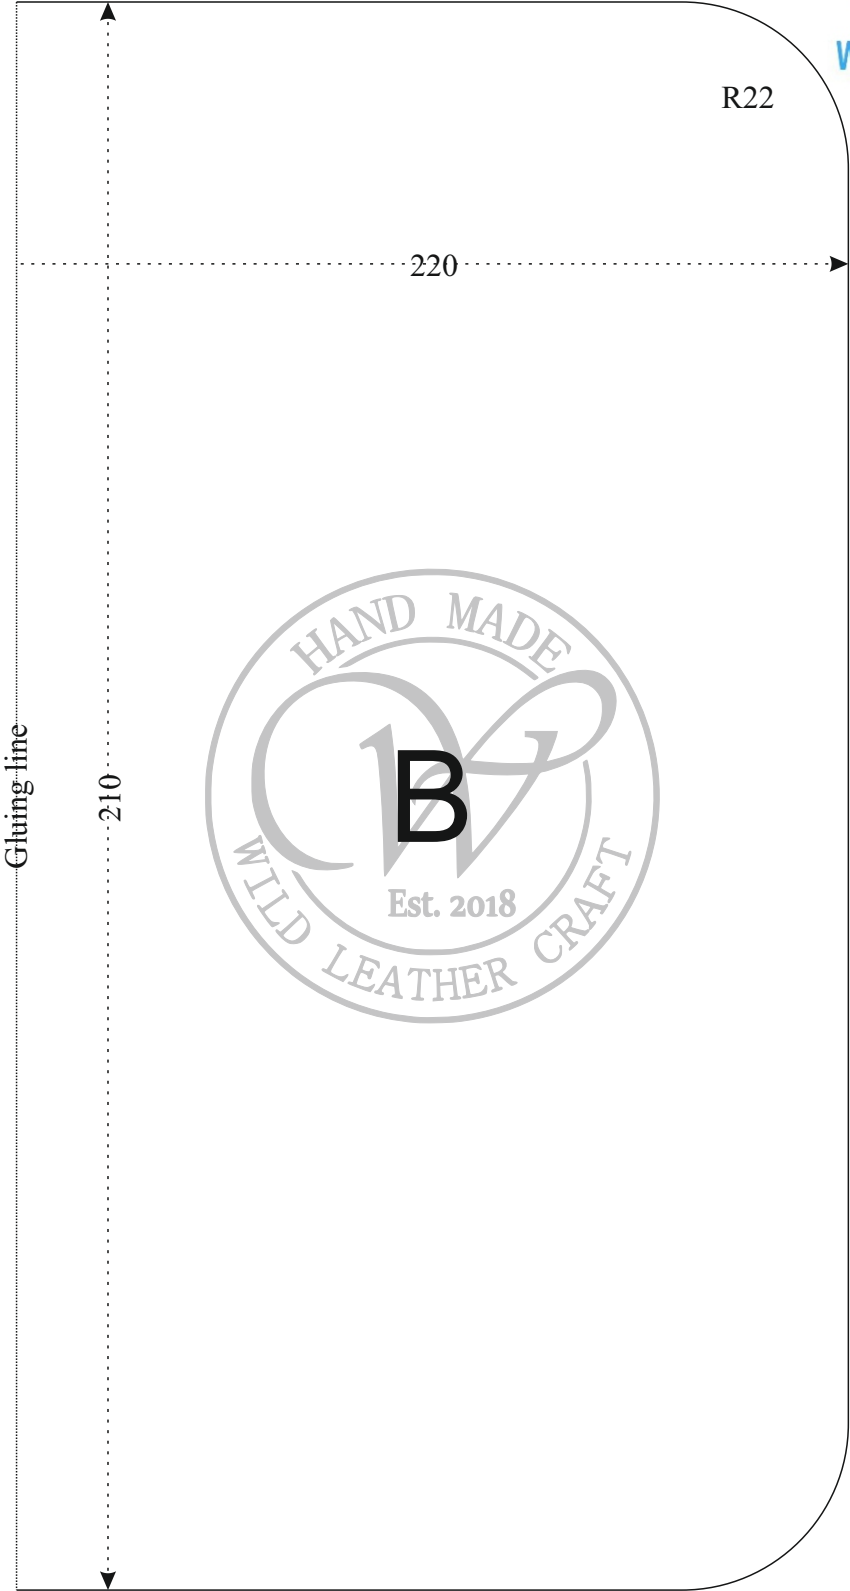

WILDLEATHERCRAFT

WILDLEATHERCRAFT

WILDLEATHERCRAFT

A

Gluing line

Размер колодки 210*100*20 мм.
The size of the shoe is 210*100*20 mm.

WILDLEATHERCRAFT

WILDLEATHERCRAFT

Gluing line