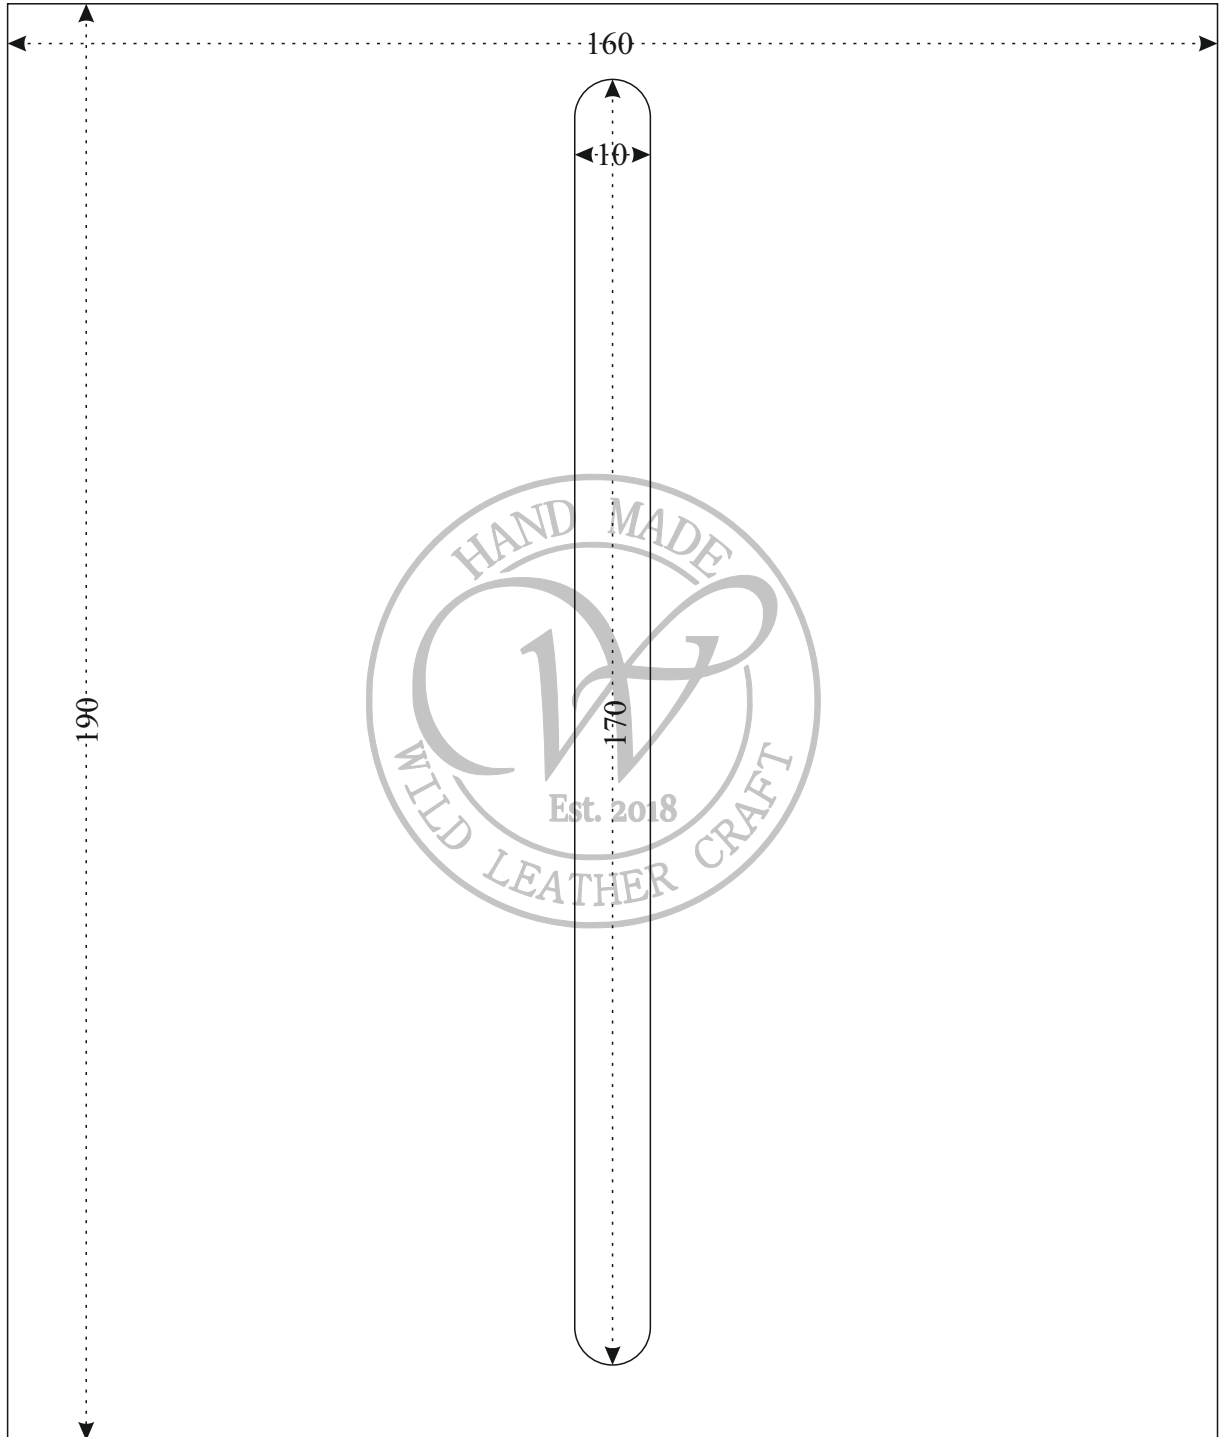

WILDLEATHERCRAFT

WILDLEATHERCRAFT

WILDLEATHERCRAFT

A

Gluing line

Размер колодки 210*100*20 мм.
The size of the shoe is 210*100*20 mm.

WILDLEATHERCRAFT

WILDLEATHERCRAFT

Gluing line